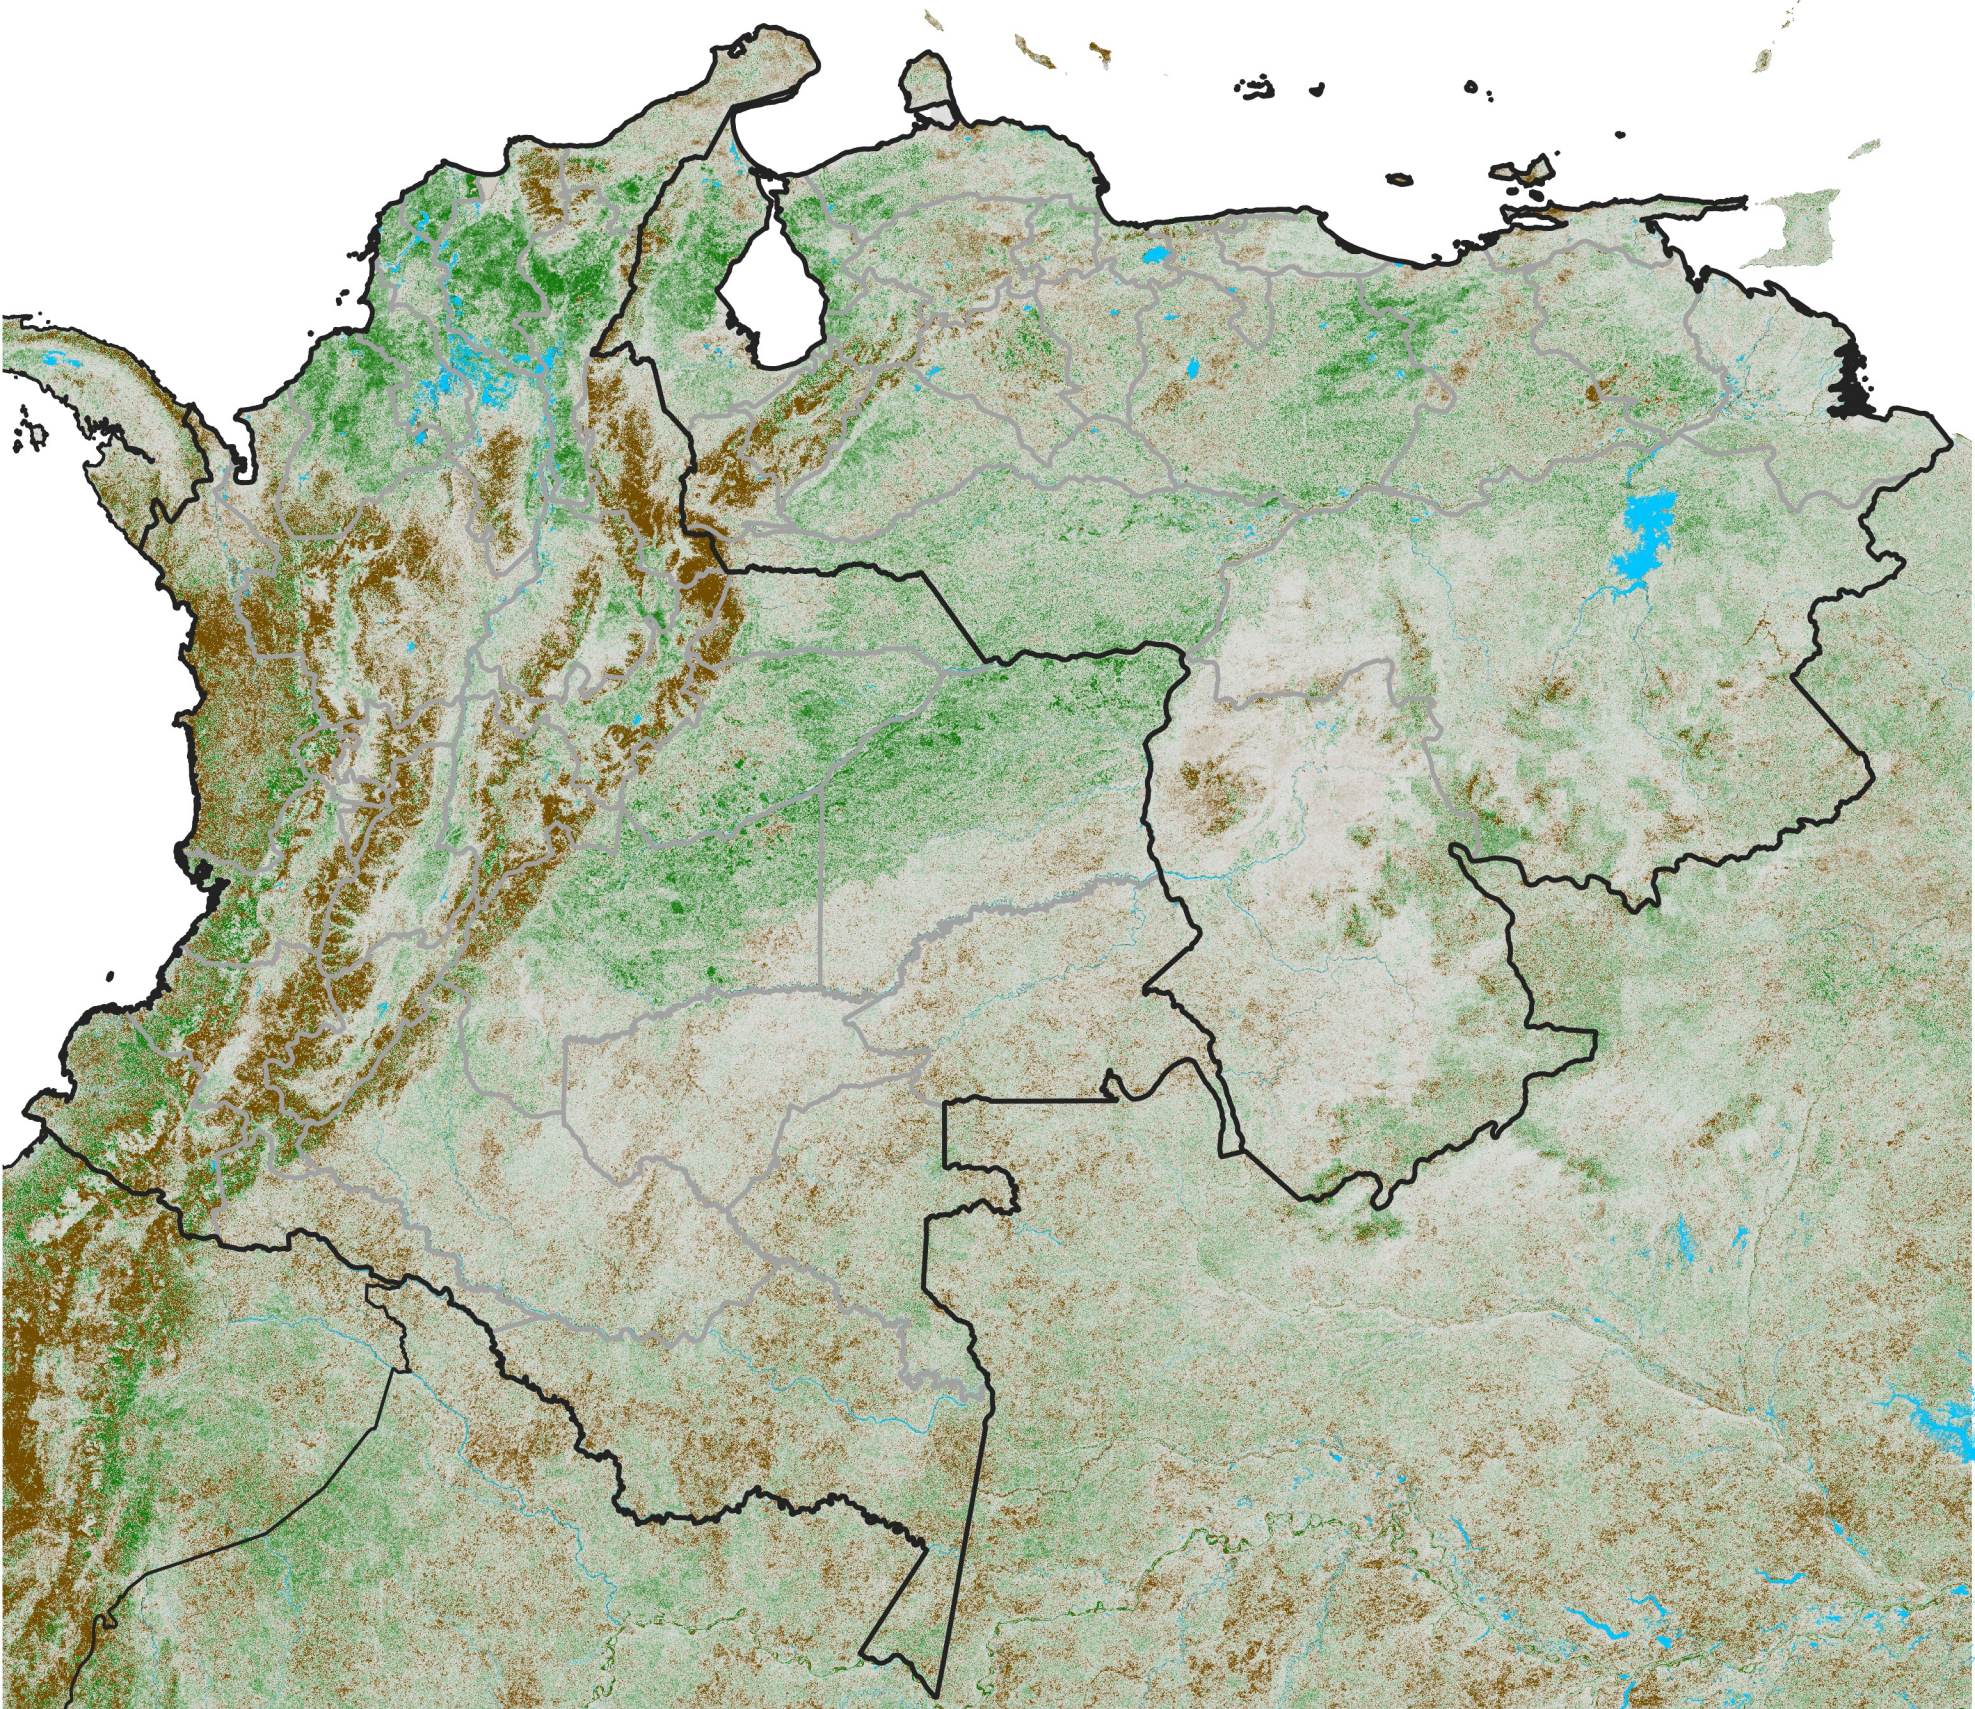

Colombia Venezuela NDVI Anomaly

2026 minus mean (2003 - 2022)

Period 03 / January 21 - 31, 2026

NDVI Anomaly

< -0.3 -0.2 -0.1 -0.05 0.05 0.1 0.2 > 0.3

Negative

No Difference

Positive