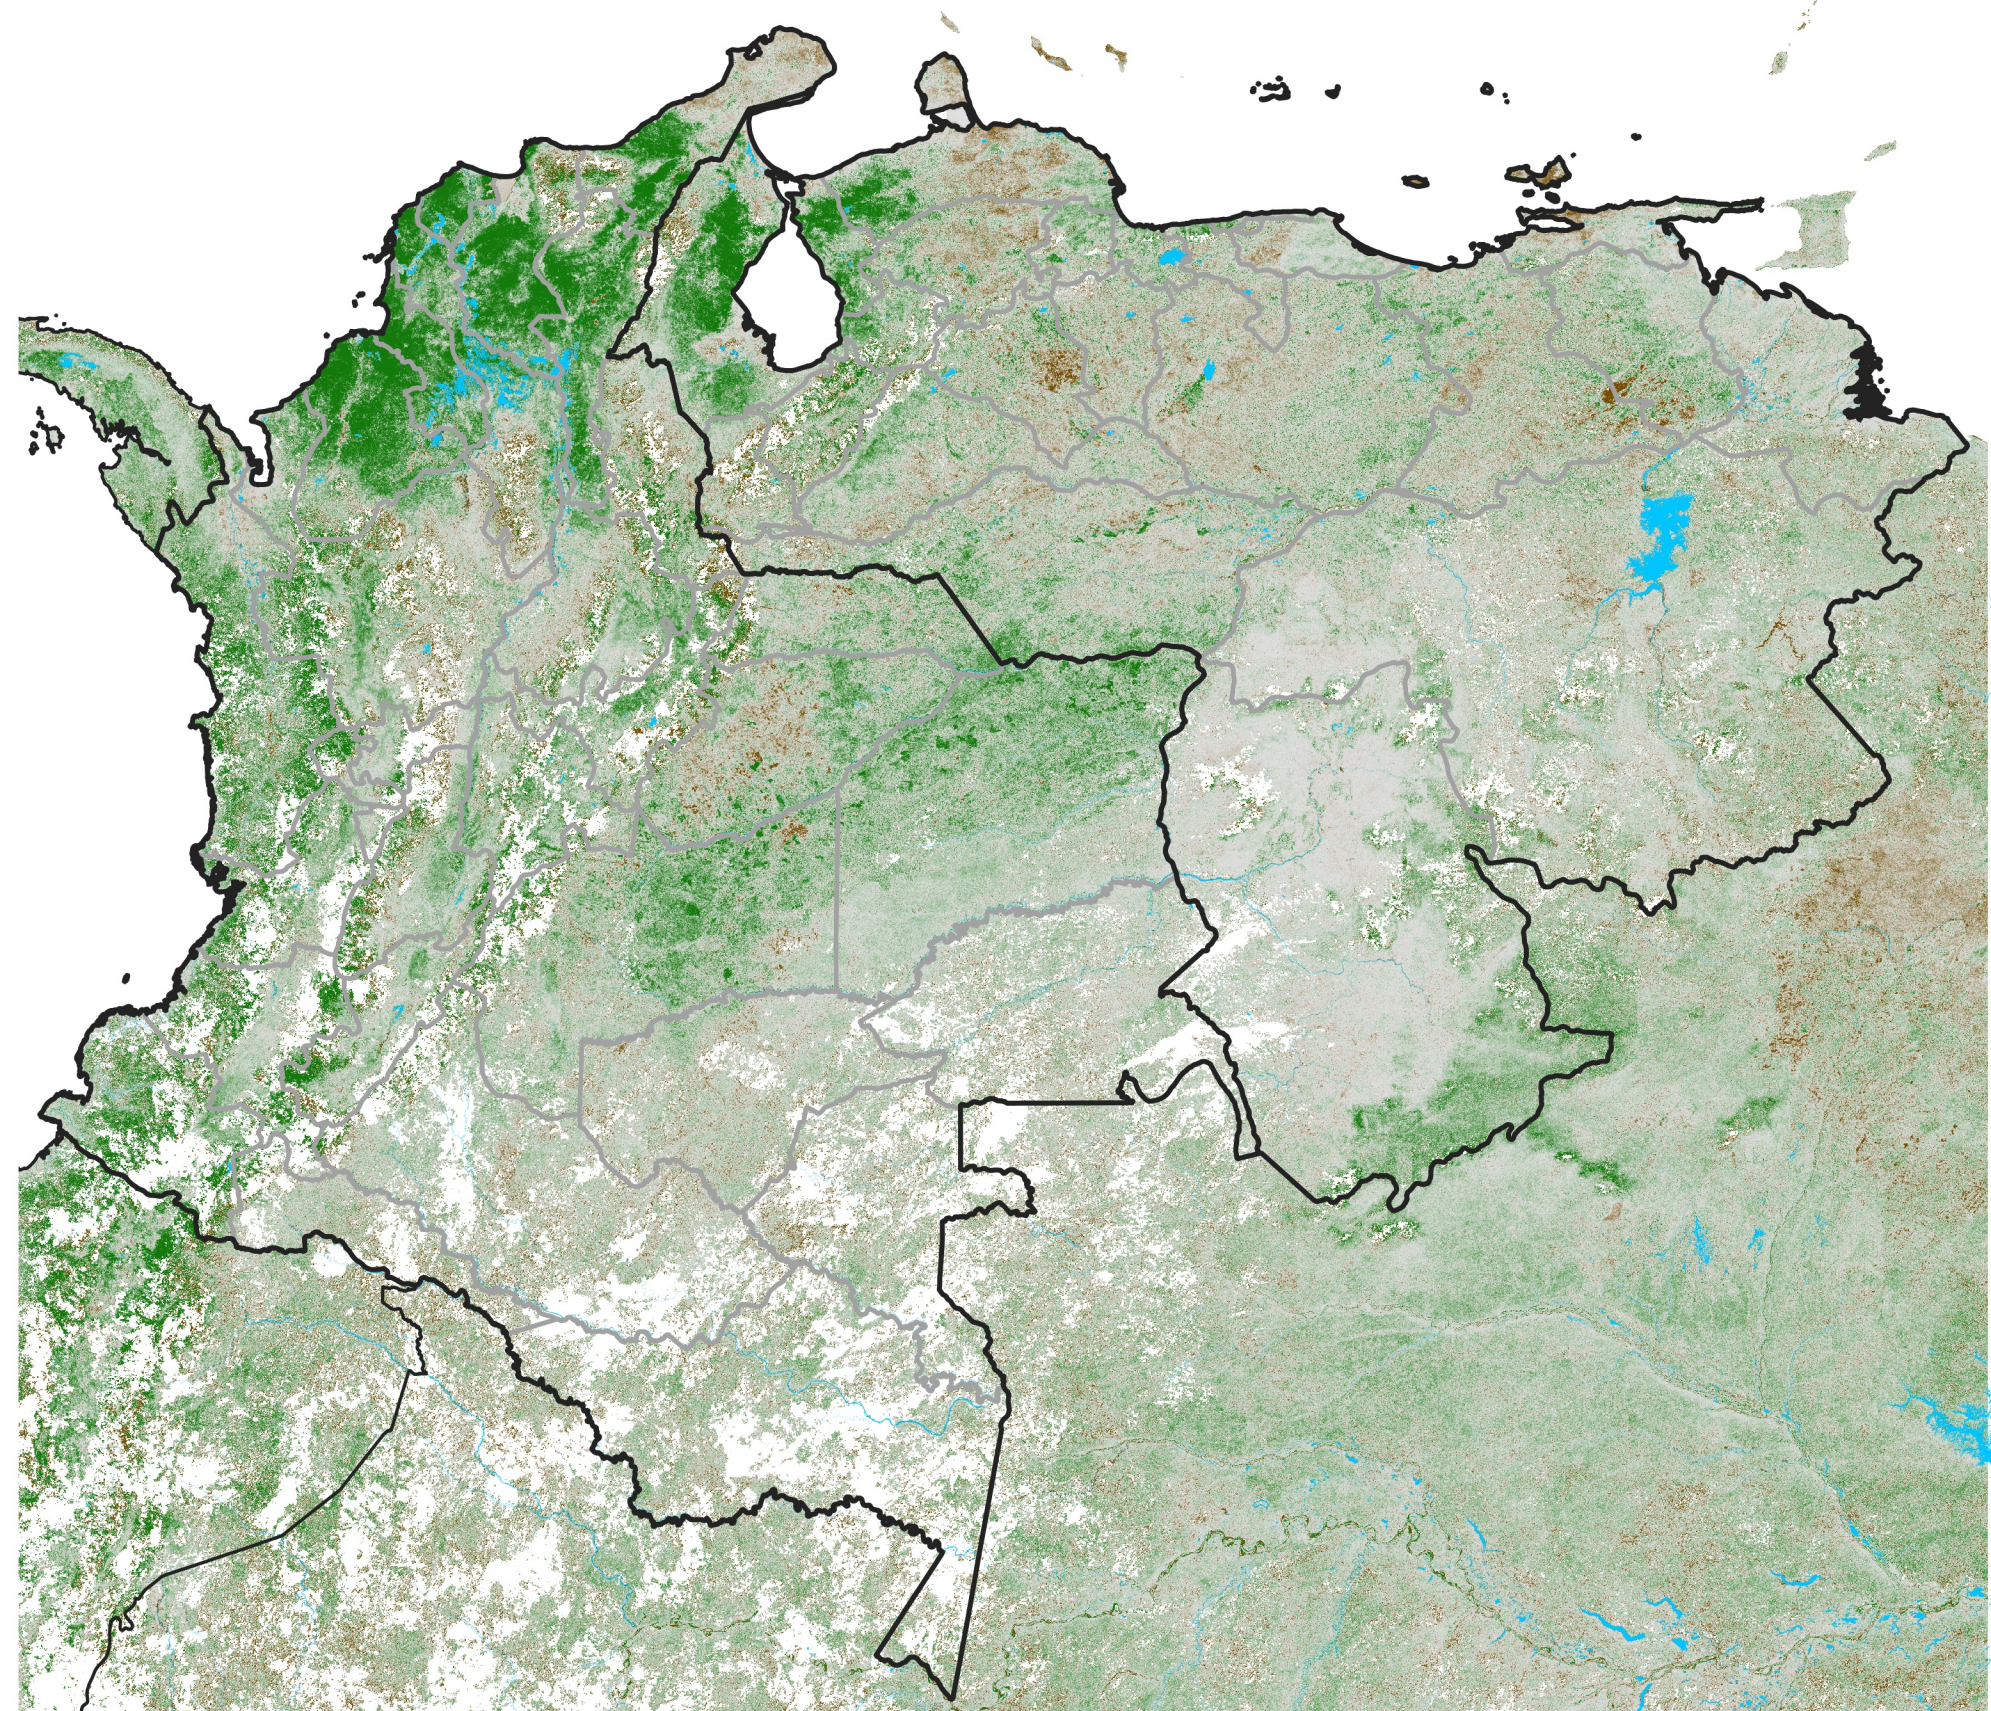

Colombia Venezuela NDVI Anomaly

2026 minus mean (2003 - 2022)

Period 07 / March 01 - 10, 2026

NDVI Anomaly

< -0.3 -0.2 -0.1 -0.05 0.05 0.1 0.2 > 0.3

Negative

No Difference

Positive