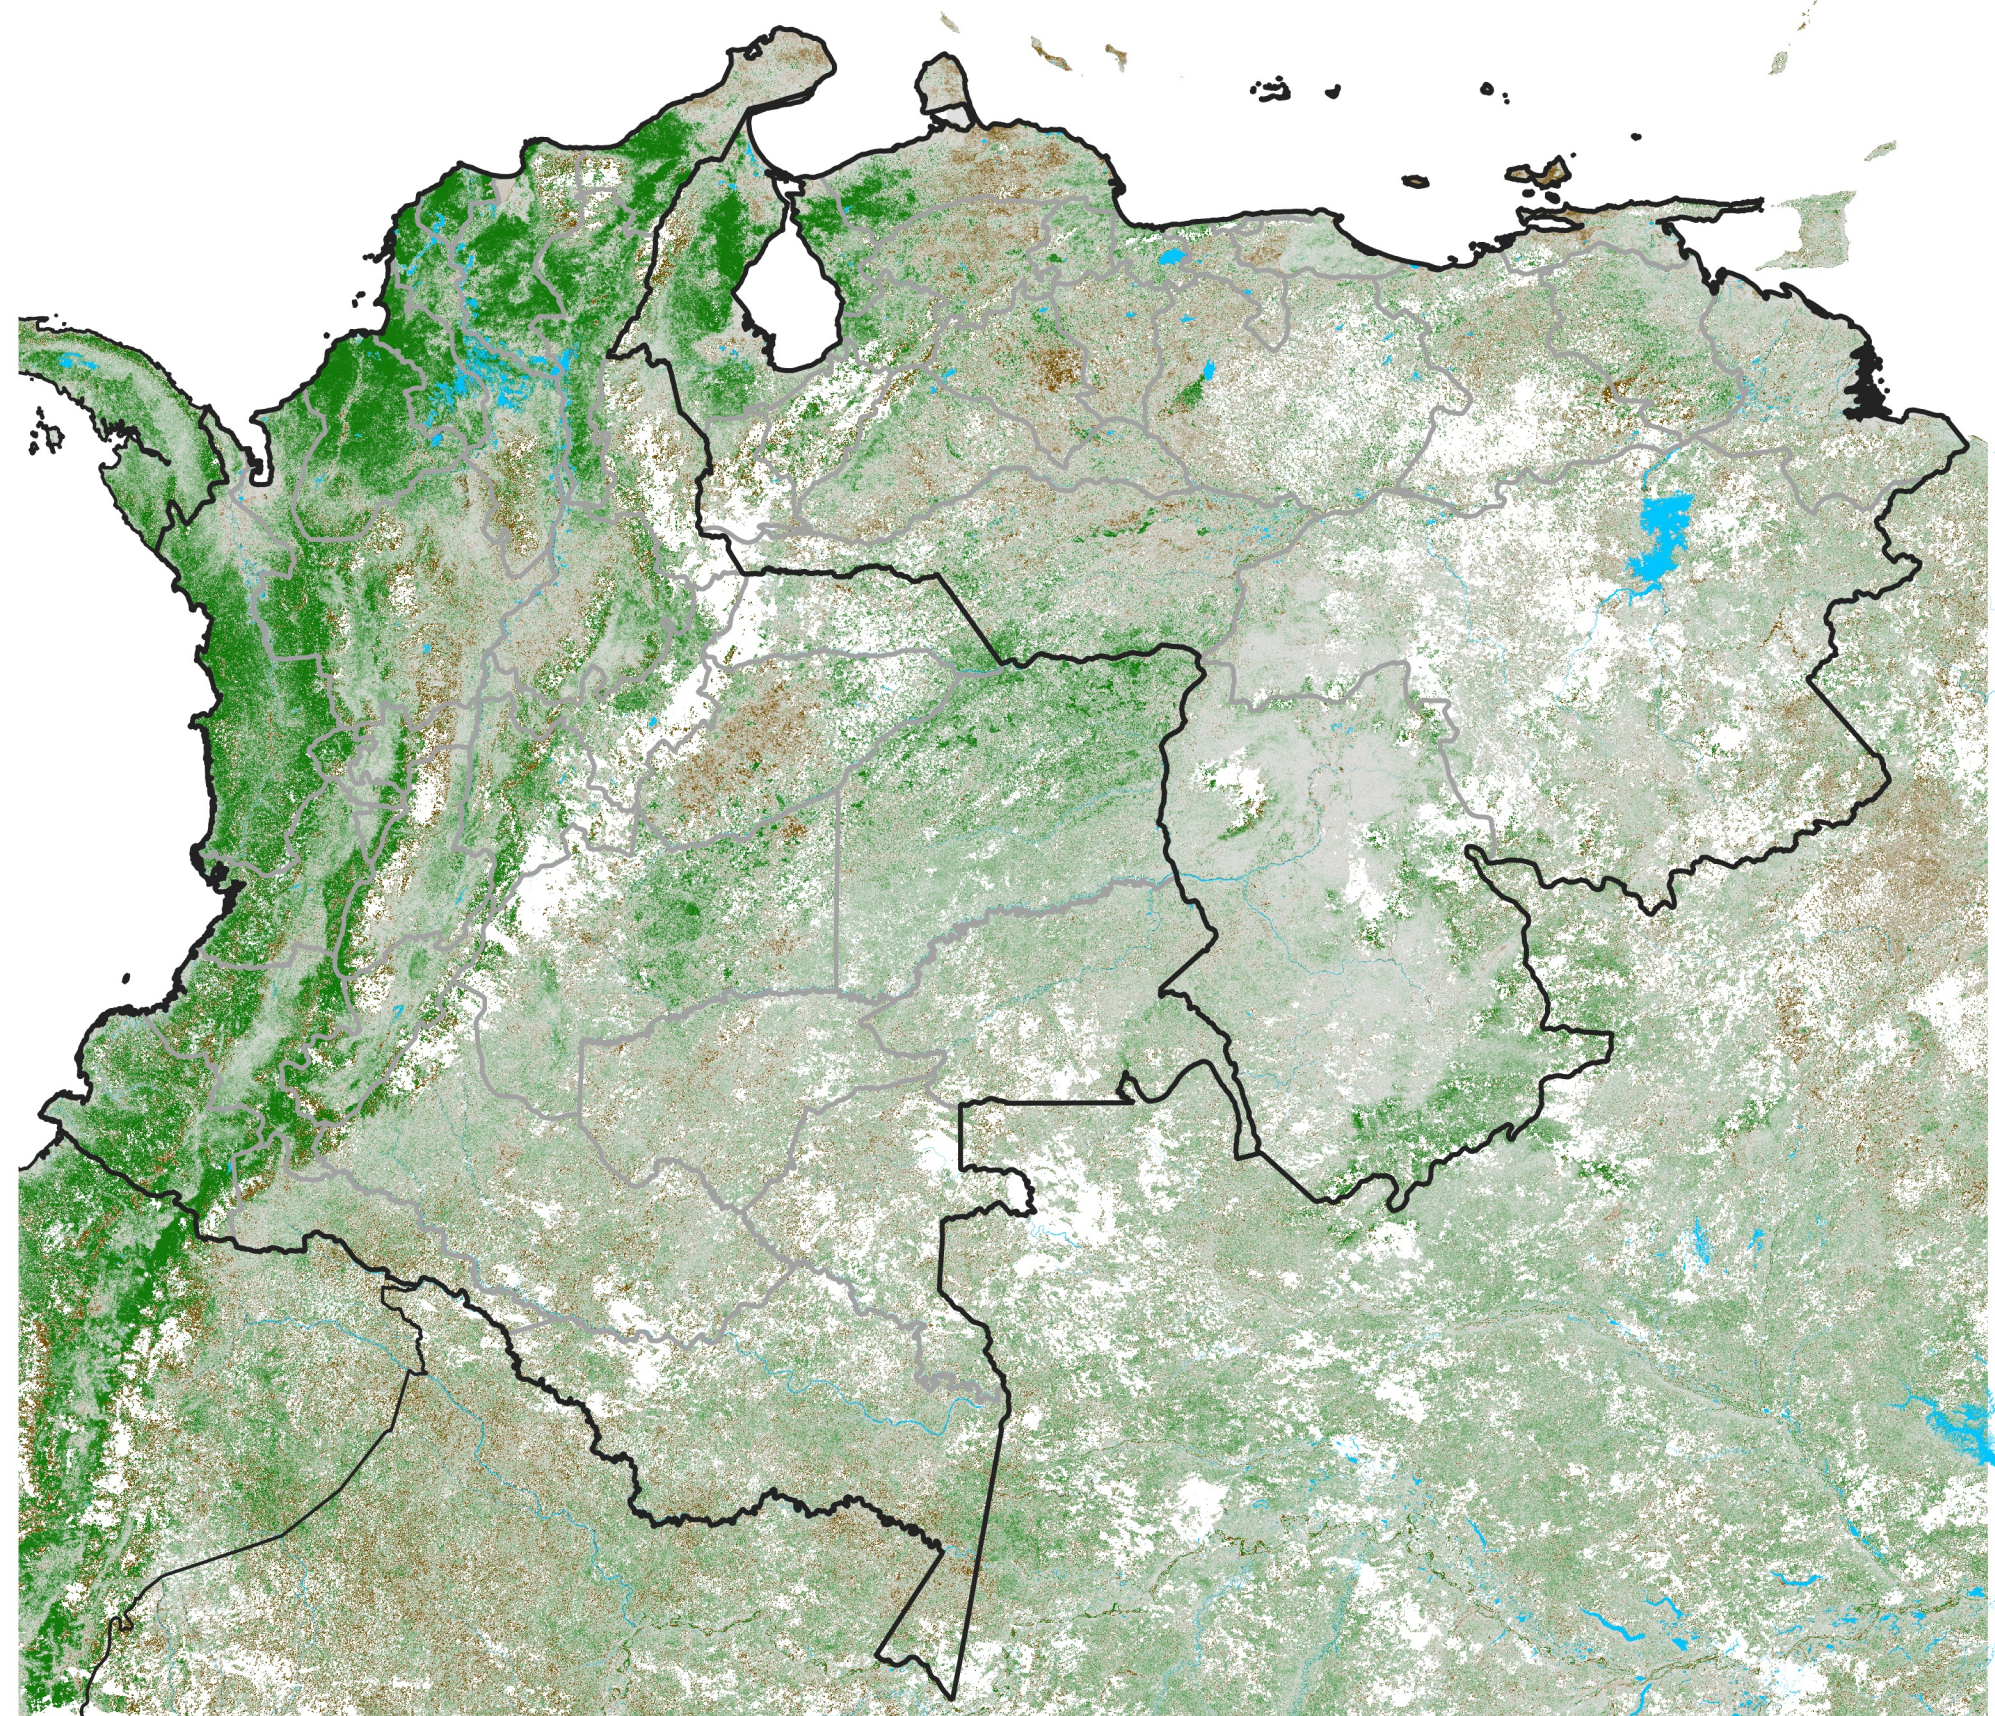

Colombia Venezuela NDVI Anomaly

2026 minus mean (2003 - 2022)

Period 08 / March 11 - 20, 2026

NDVI Anomaly

< -0.3 -0.2 -0.1 -0.05 0.05 0.1 0.2 > 0.3

Negative

No Difference

Positive