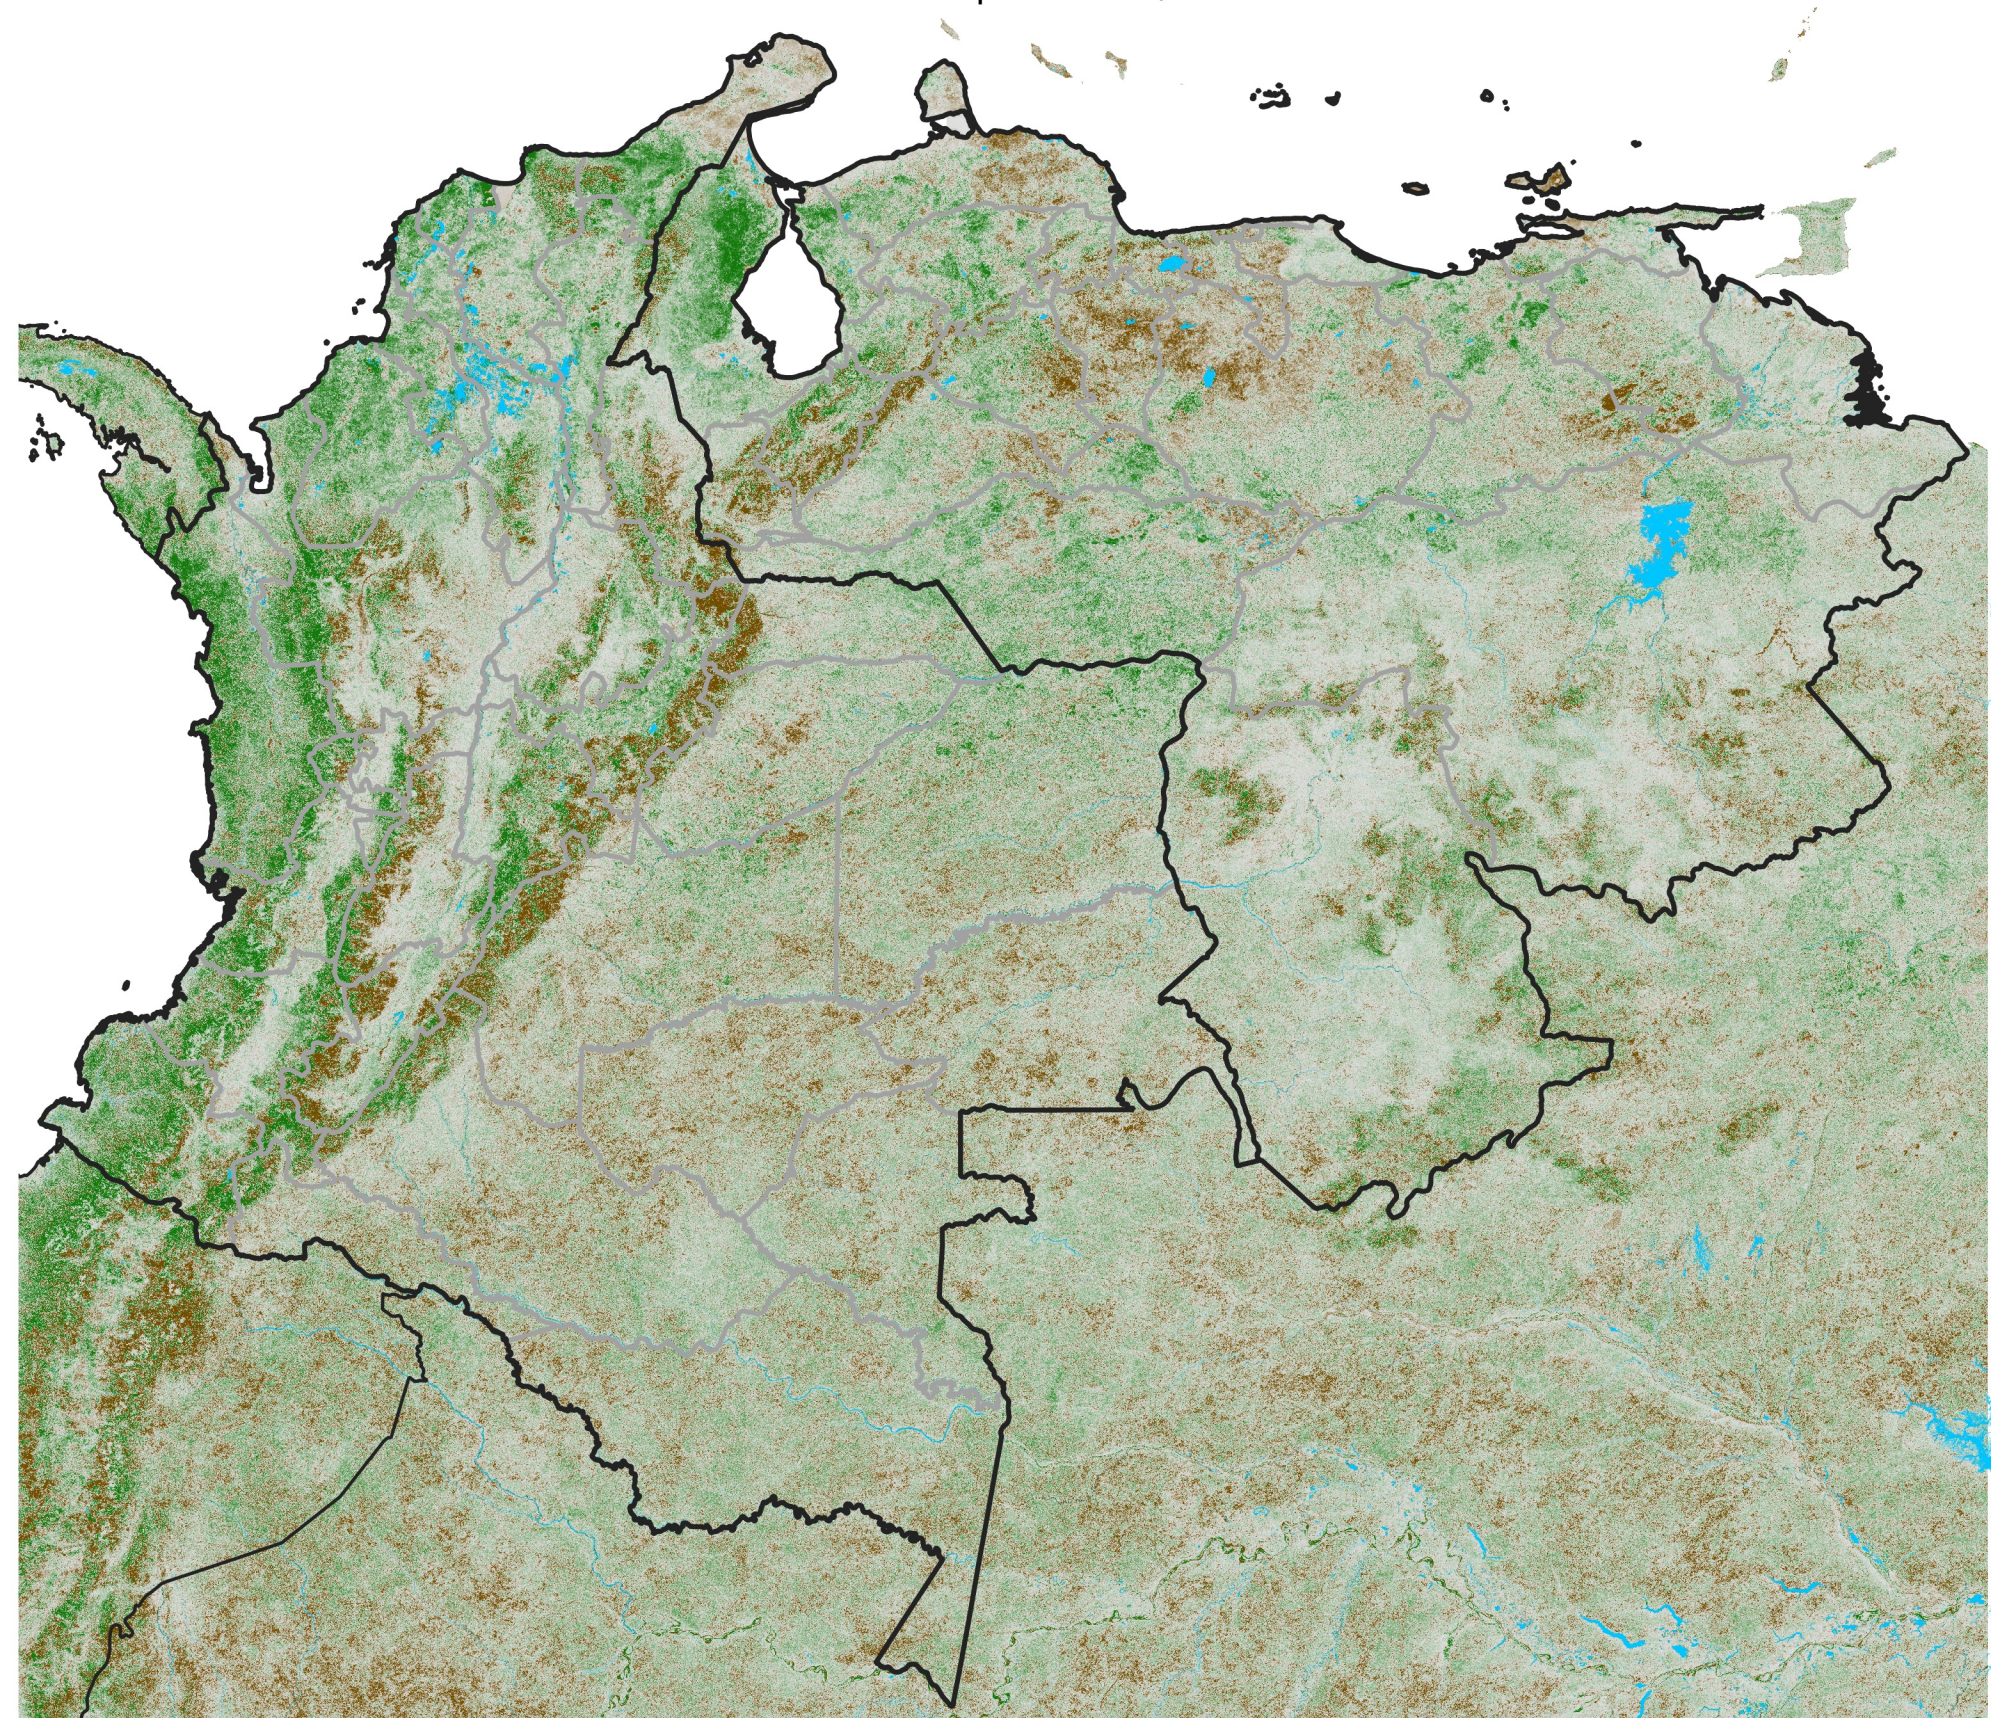

Colombia Venezuela NDVI Anomaly

2026 minus mean (2003 - 2022)

Period 12 / April 21 - 30, 2026

NDVI Anomaly

< -0.3 -0.2 -0.1 -0.05 0.05 0.1 0.2 > 0.3

Negative

No Difference

Positive