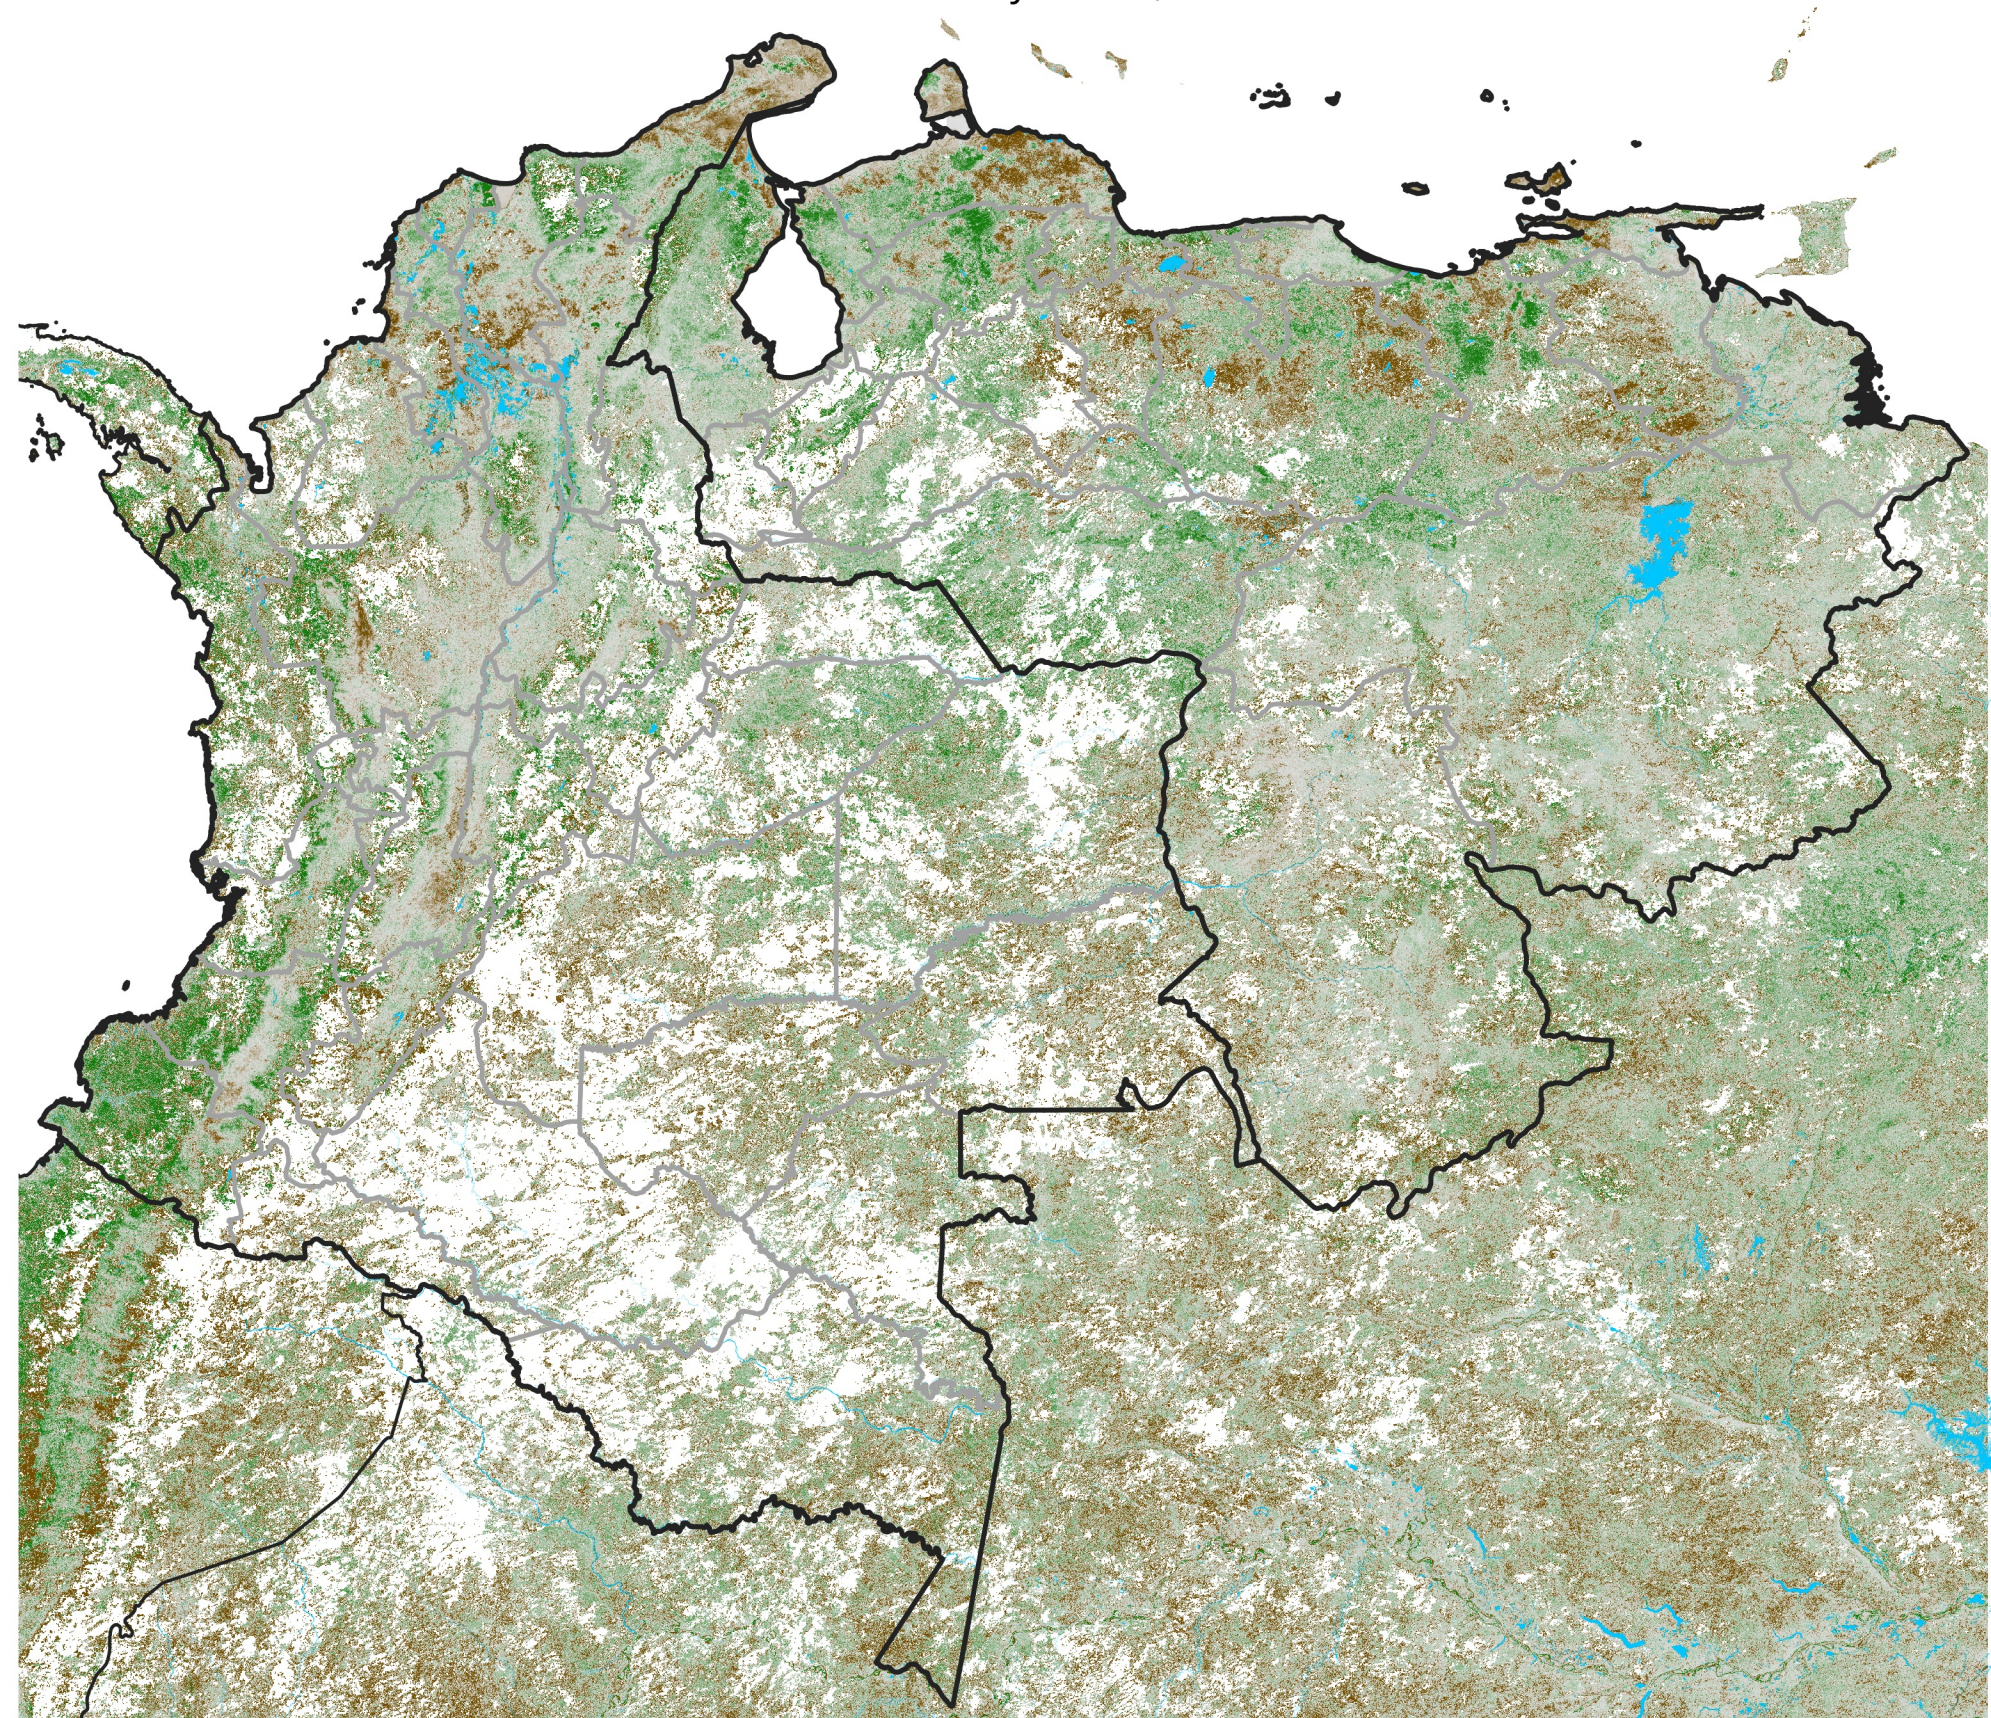

Colombia Venezuela NDVI Anomaly

2026 minus mean (2003 - 2022)

Period 15 / May 21 - 31, 2026

NDVI Anomaly

< -0.3 -0.2 -0.1 -0.05 0.05 0.1 0.2 > 0.3

Negative

No Difference

Positive