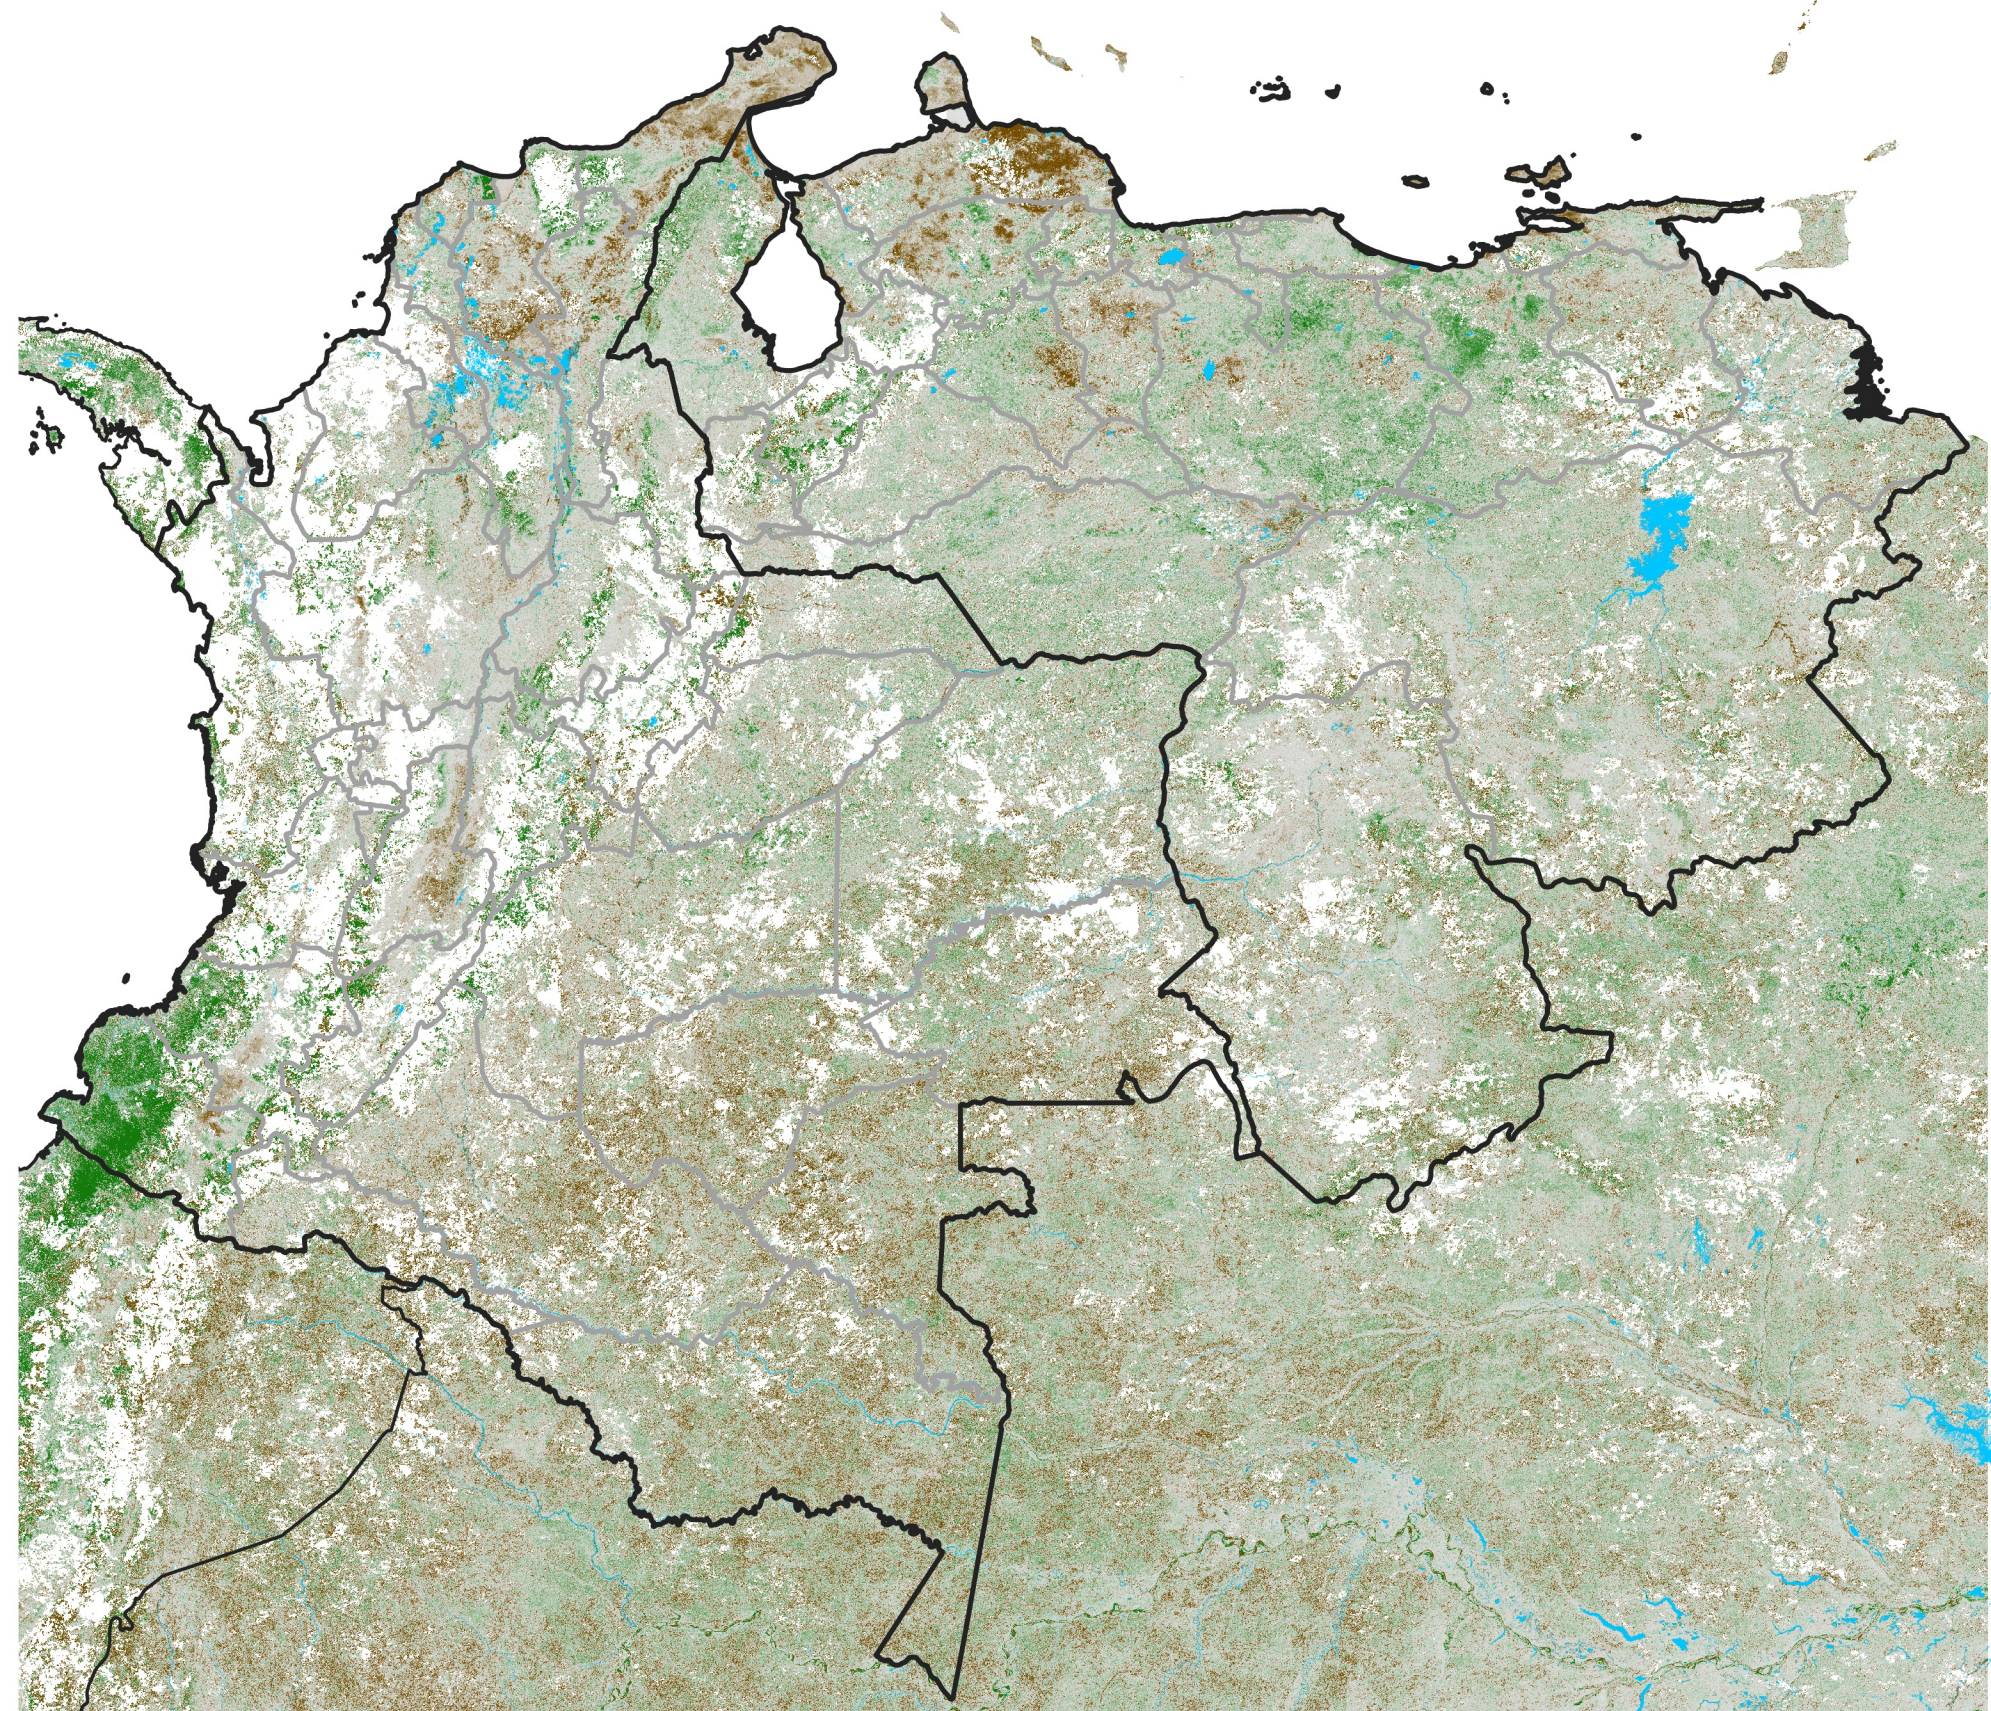

Colombia Venezuela NDVI Anomaly

2026 minus mean (2003 - 2022)

Period 16 / June 01 - 10, 2026

NDVI Anomaly

< -0.3 -0.2 -0.1 -0.05 0.05 0.1 0.2 > 0.3

Negative

No Difference

Positive