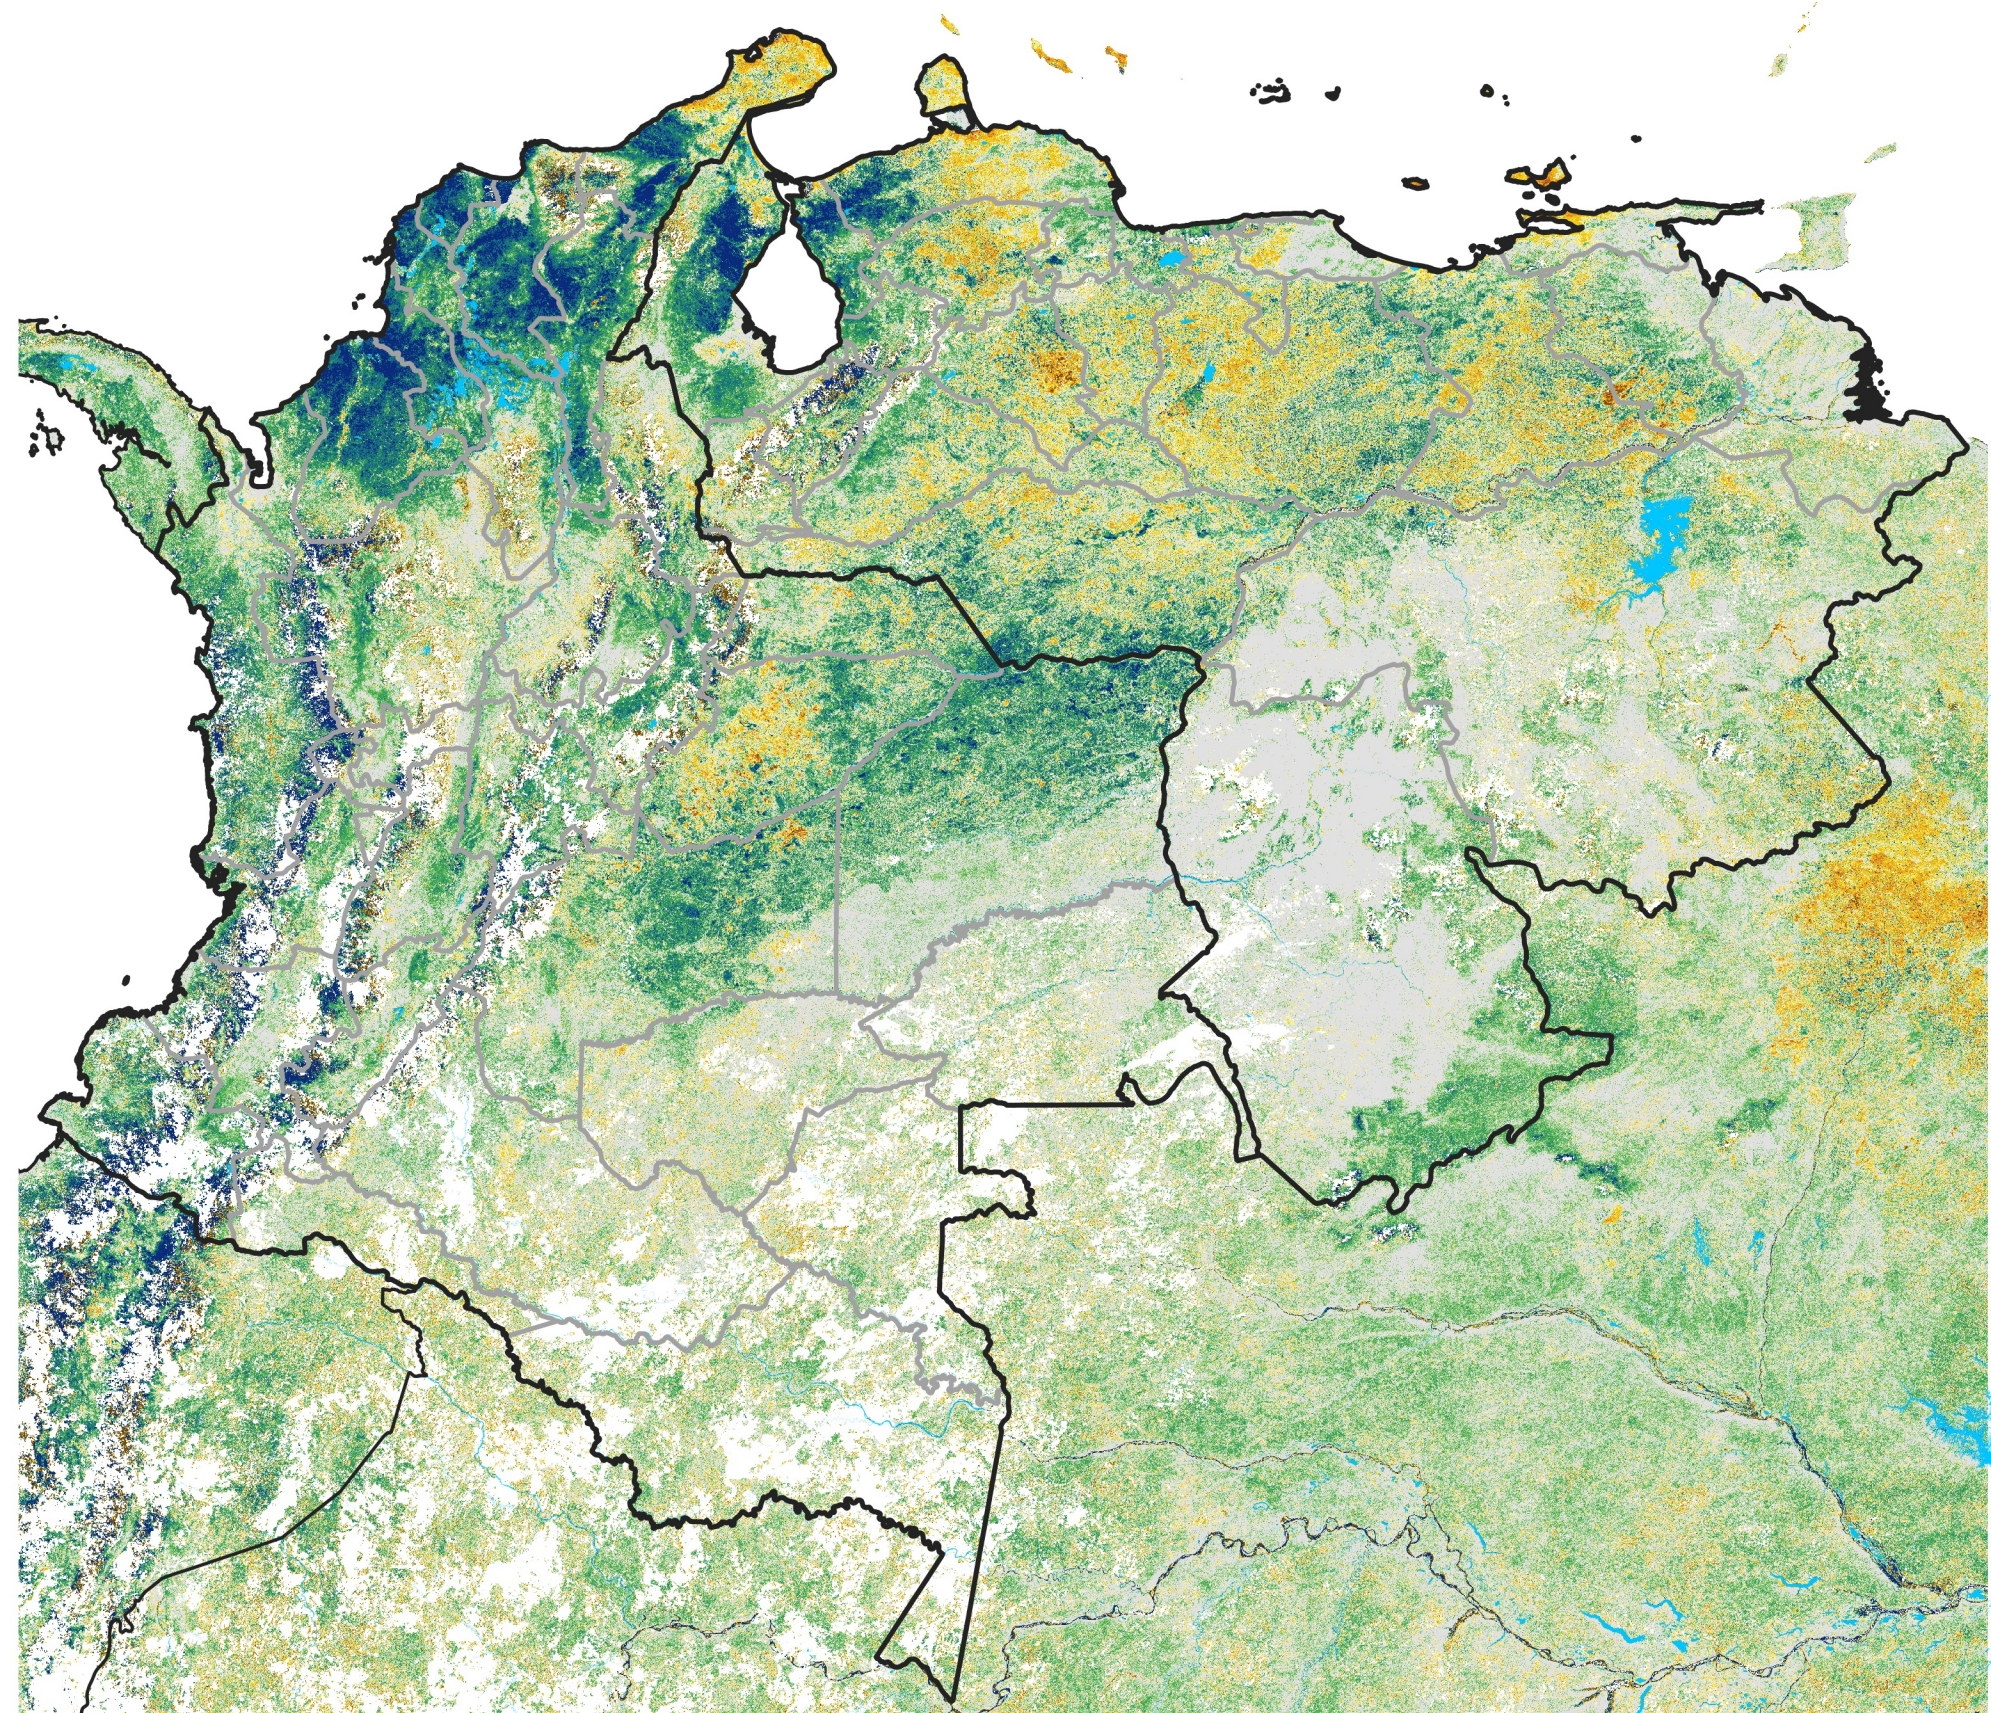

Colombia Venezuela Percent of Mean NDVI

2026 / mean (2003 - 2022)

Period 07 / March 01 - 10, 2026

Percent of Normal