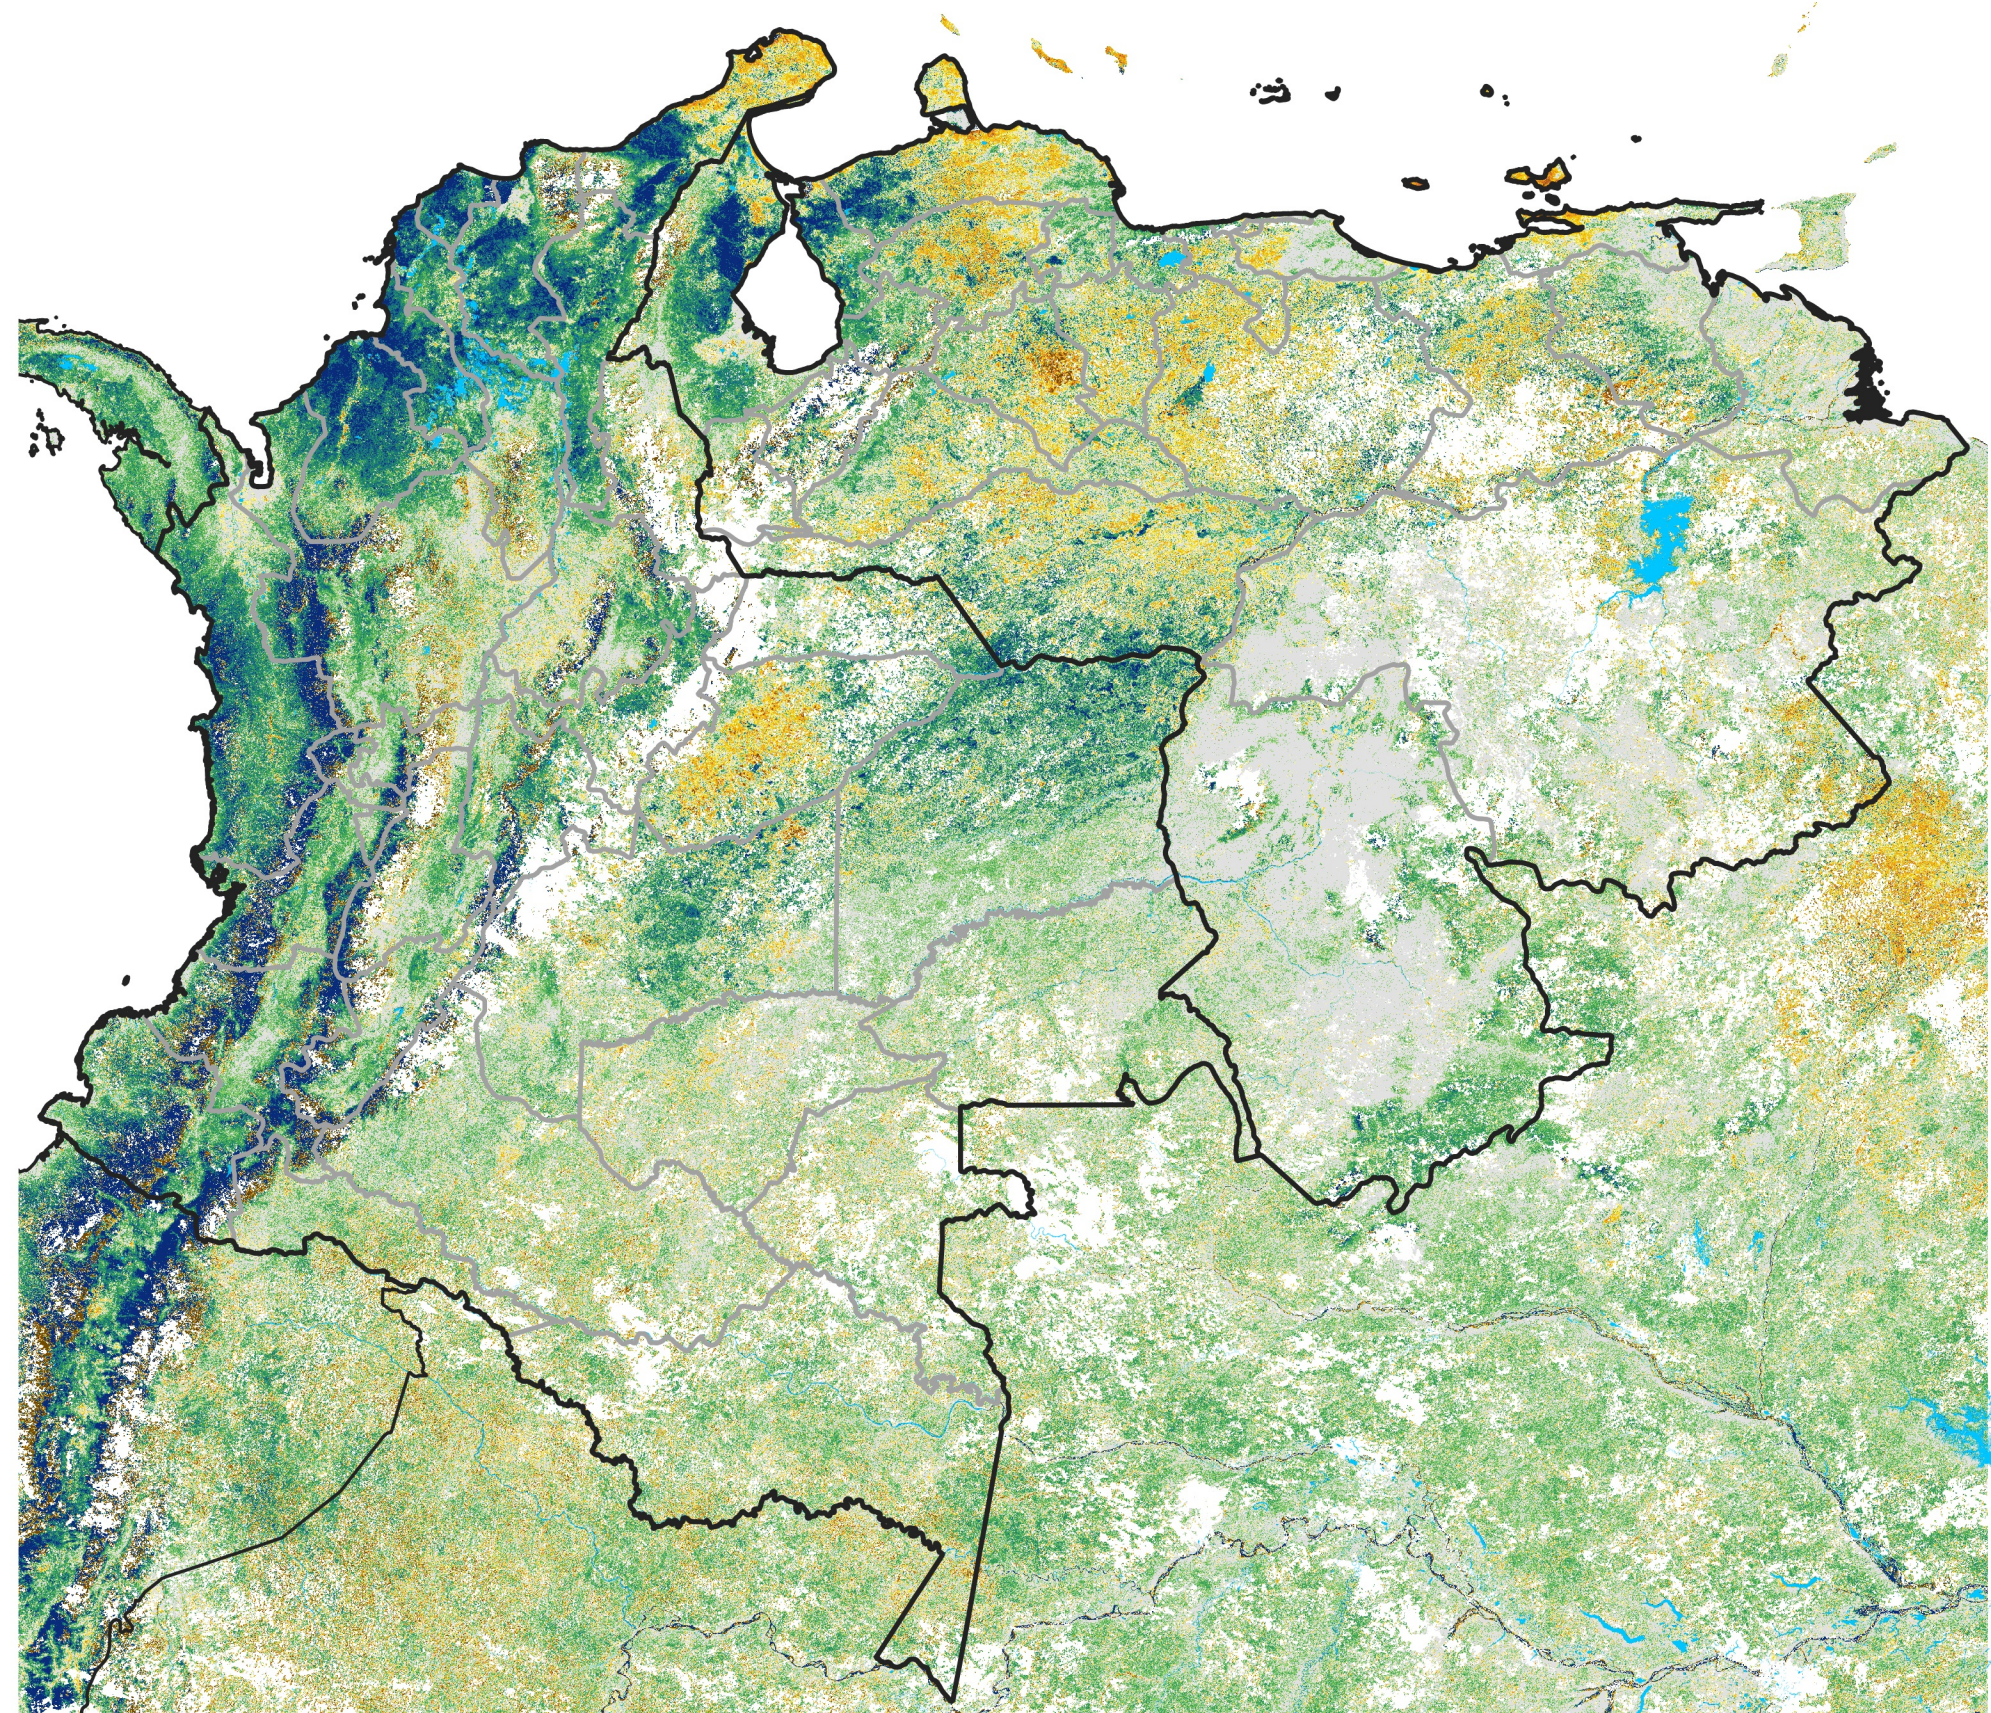

Colombia Venezuela Percent of Mean NDVI

2026 / mean (2003 - 2022)
Period 08 / March 11 - 20, 2026

Percent of Normal