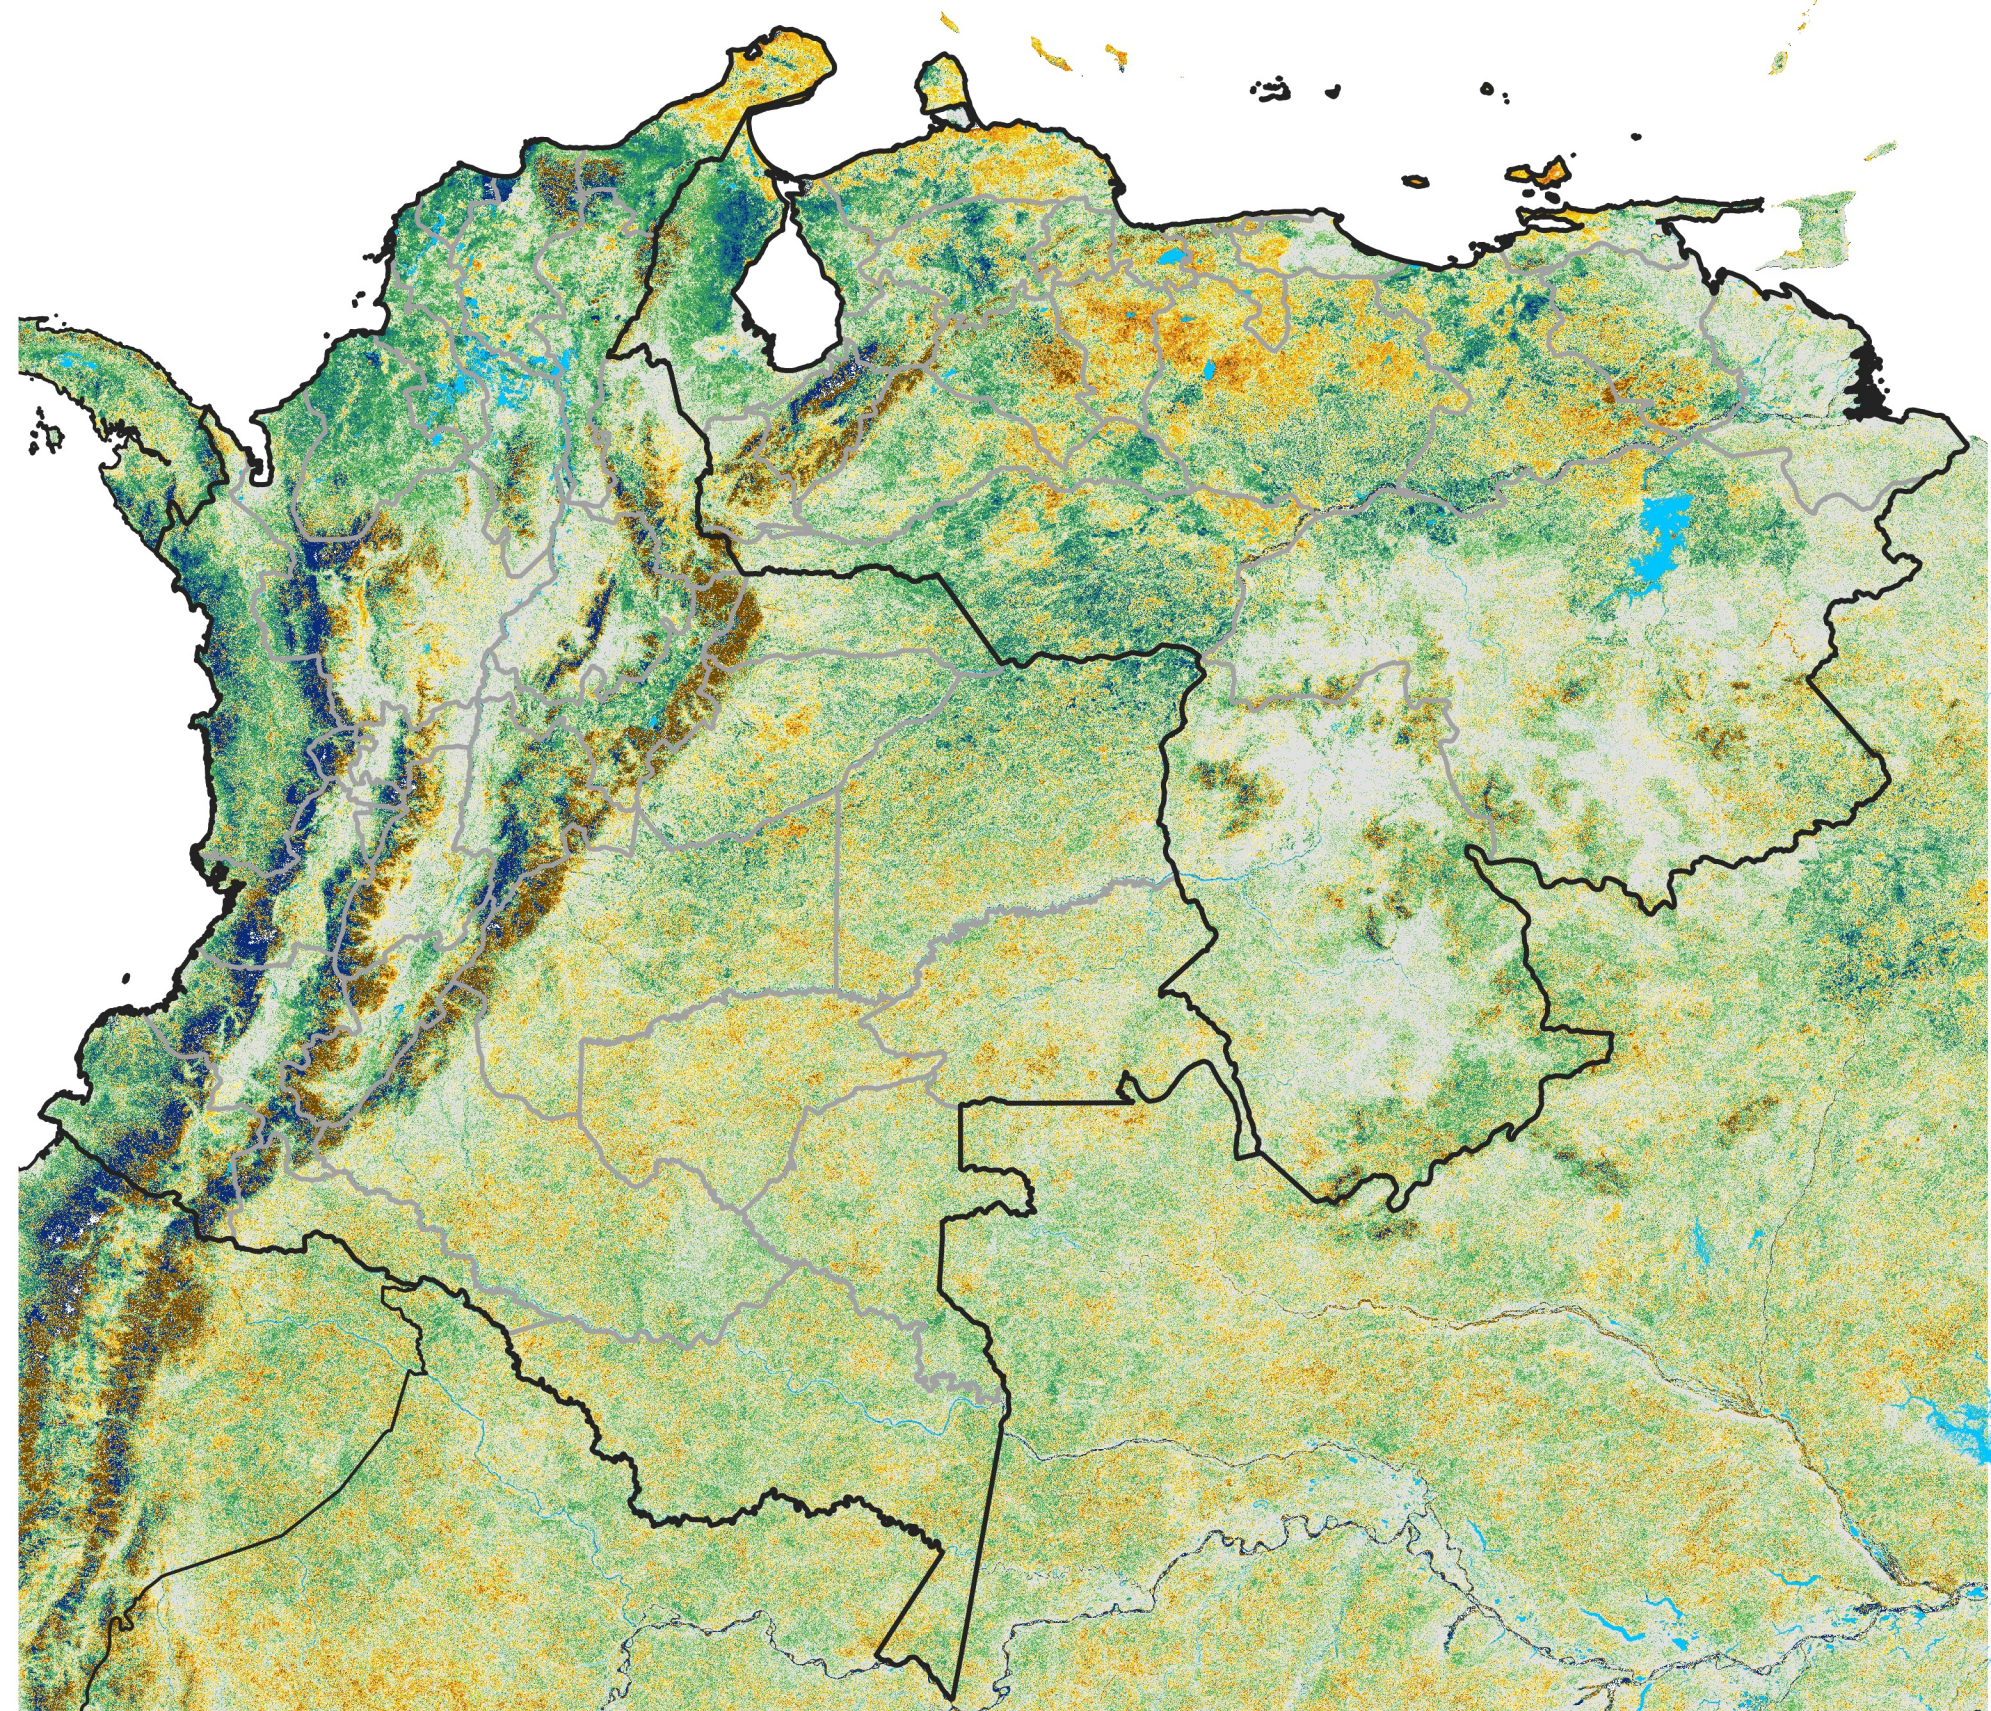

Colombia Venezuela Percent of Mean NDVI

2026 / mean (2003 - 2022)
Period 12 / April 21 - 30, 2026

Percent of Normal