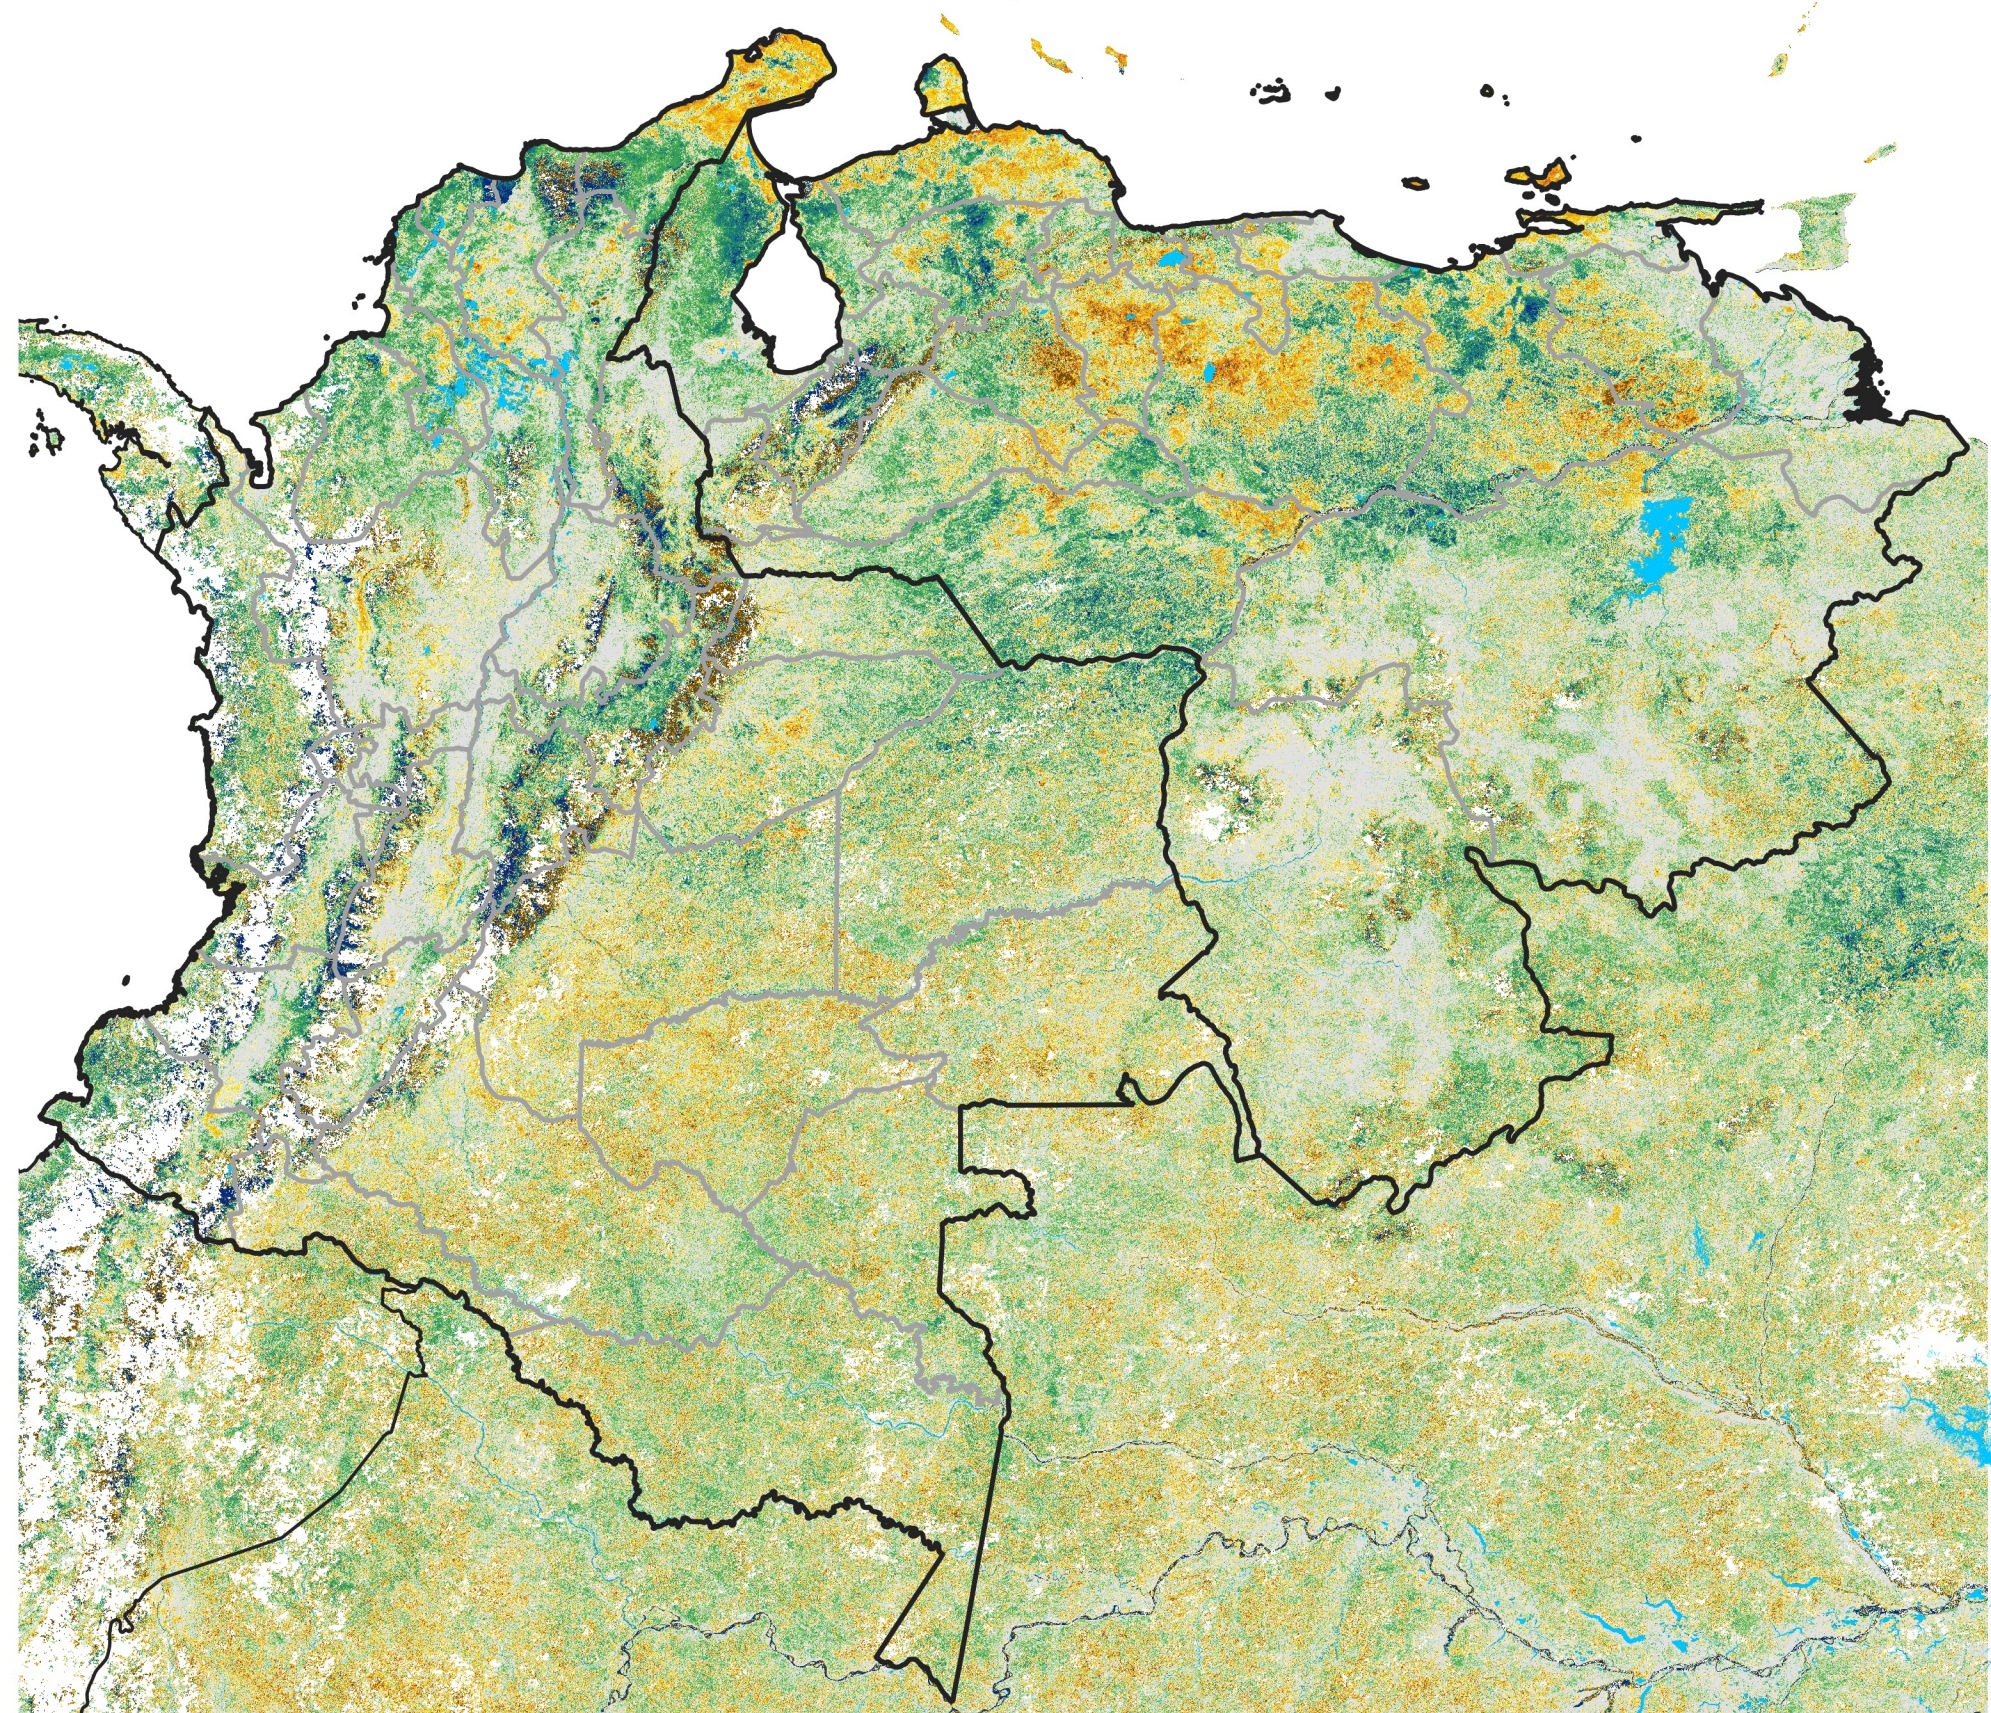

Colombia Venezuela Percent of Mean NDVI

2026 / mean (2003 - 2022)

Period 13 / May 01 - 10, 2026

Percent of Normal