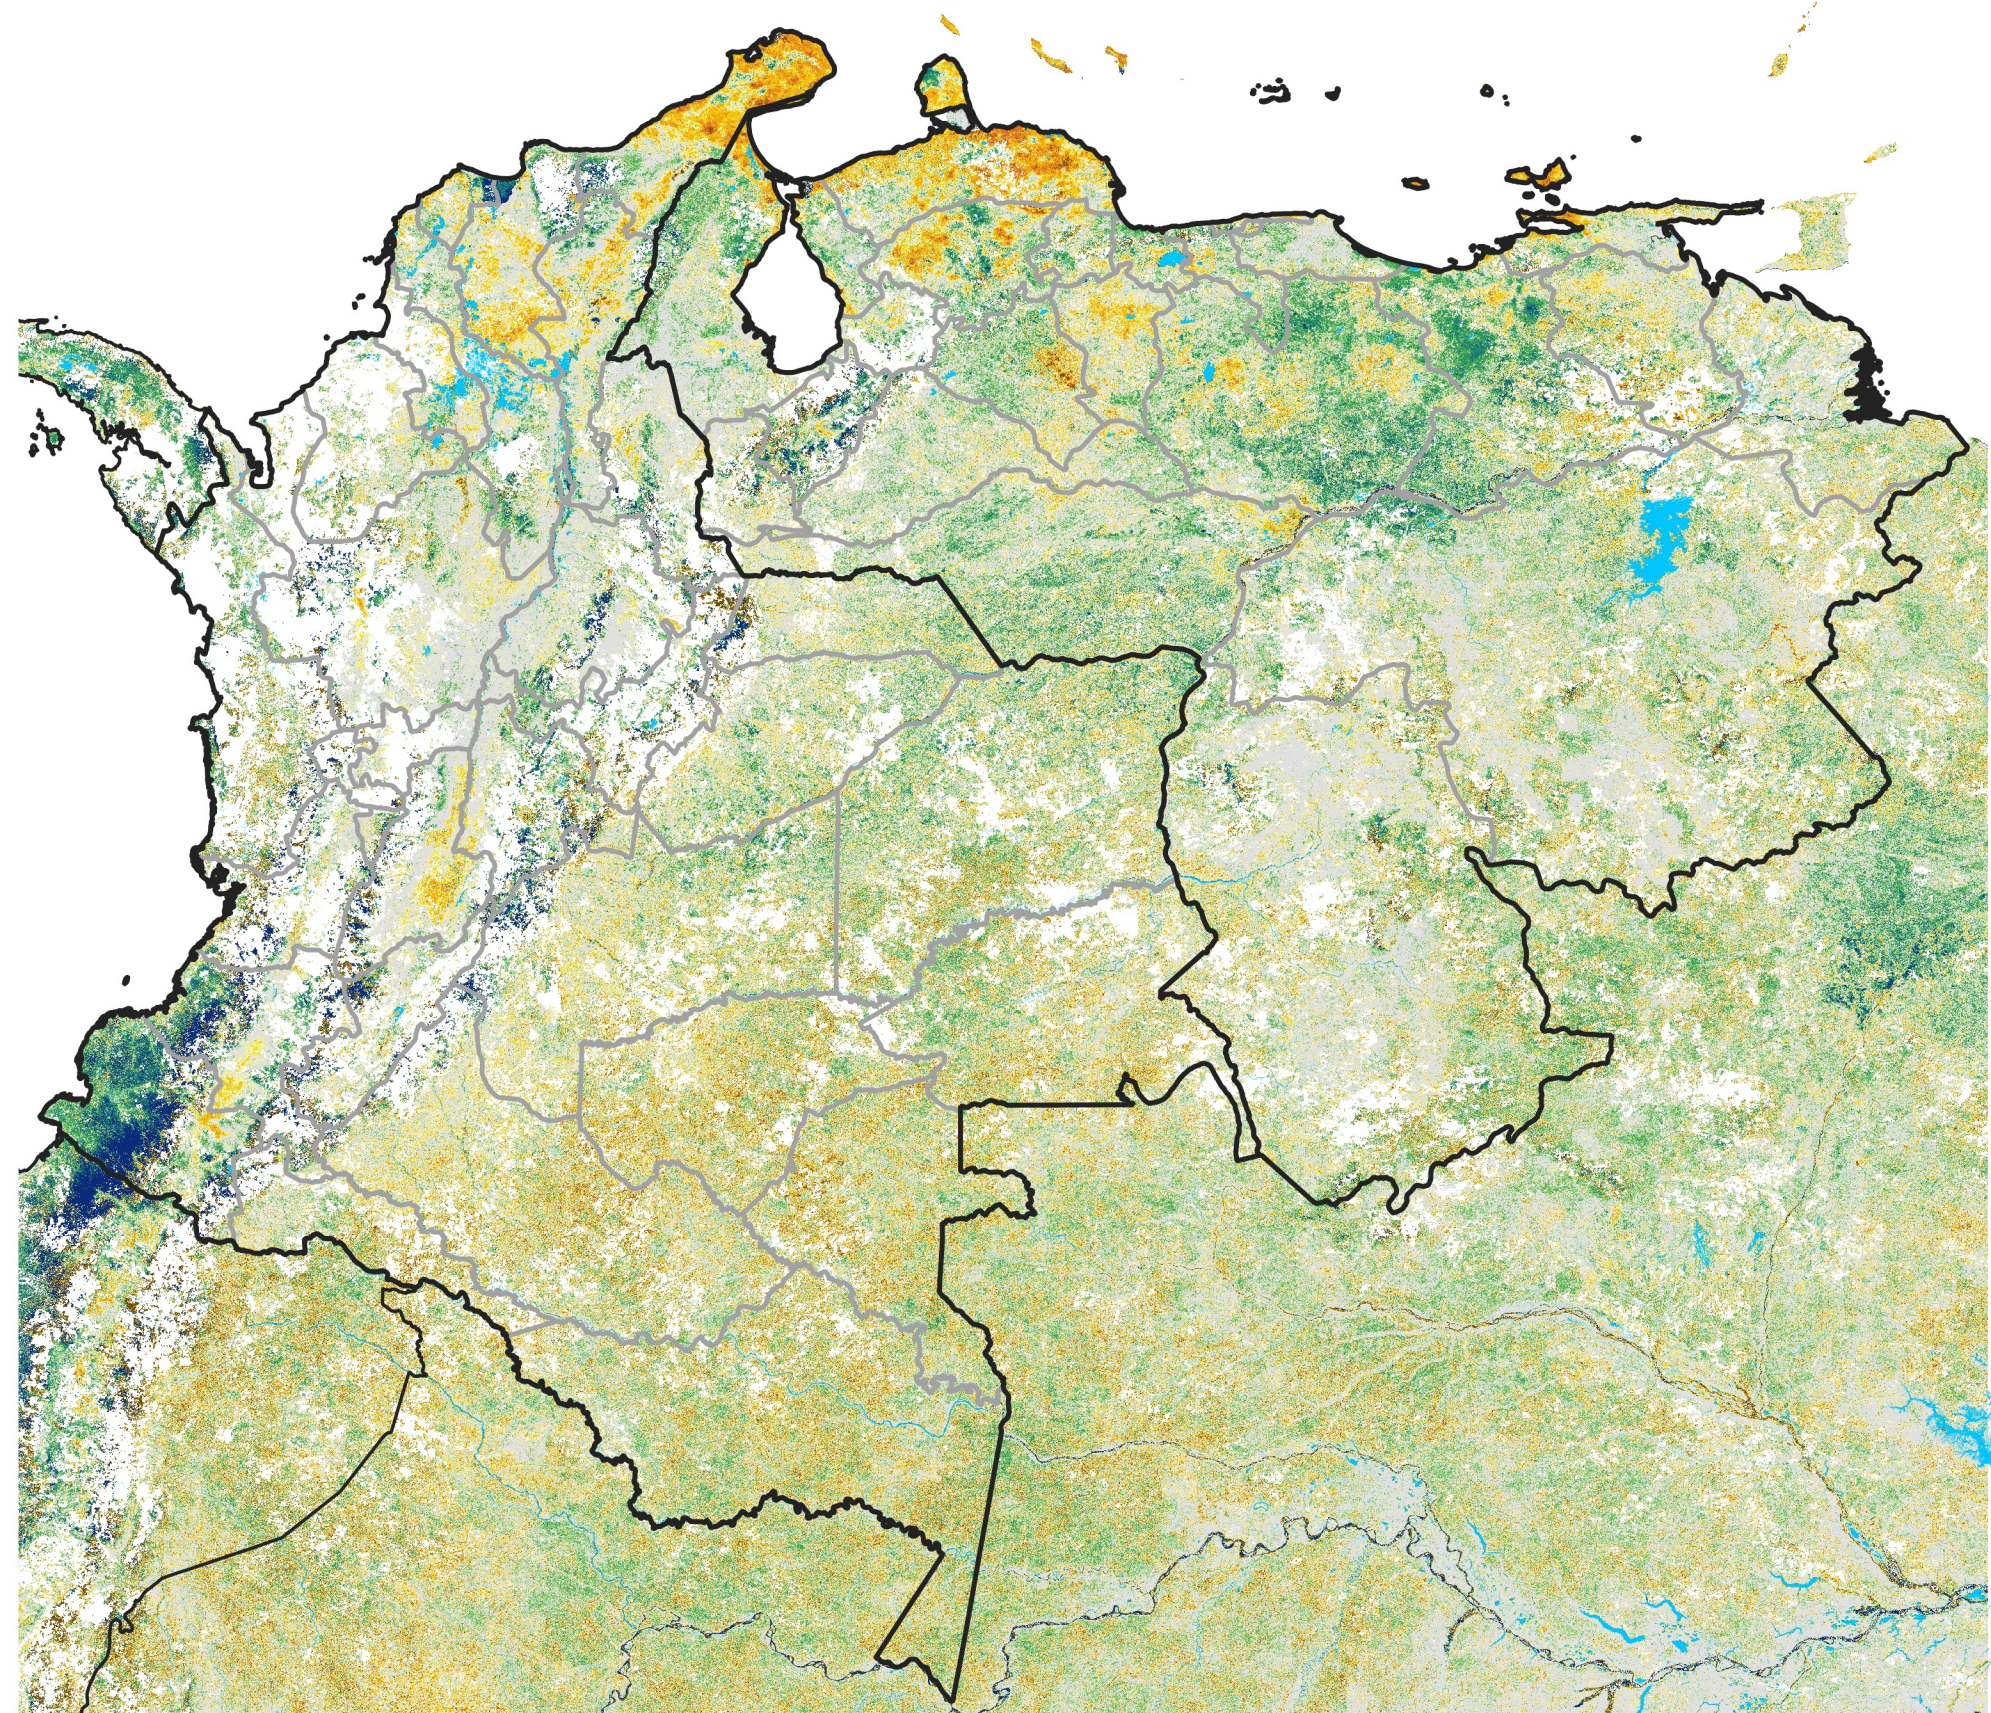

Colombia Venezuela Percent of Mean NDVI

2026 / mean (2003 - 2022)

Period 16 / June 01 - 10, 2026

Percent of Normal