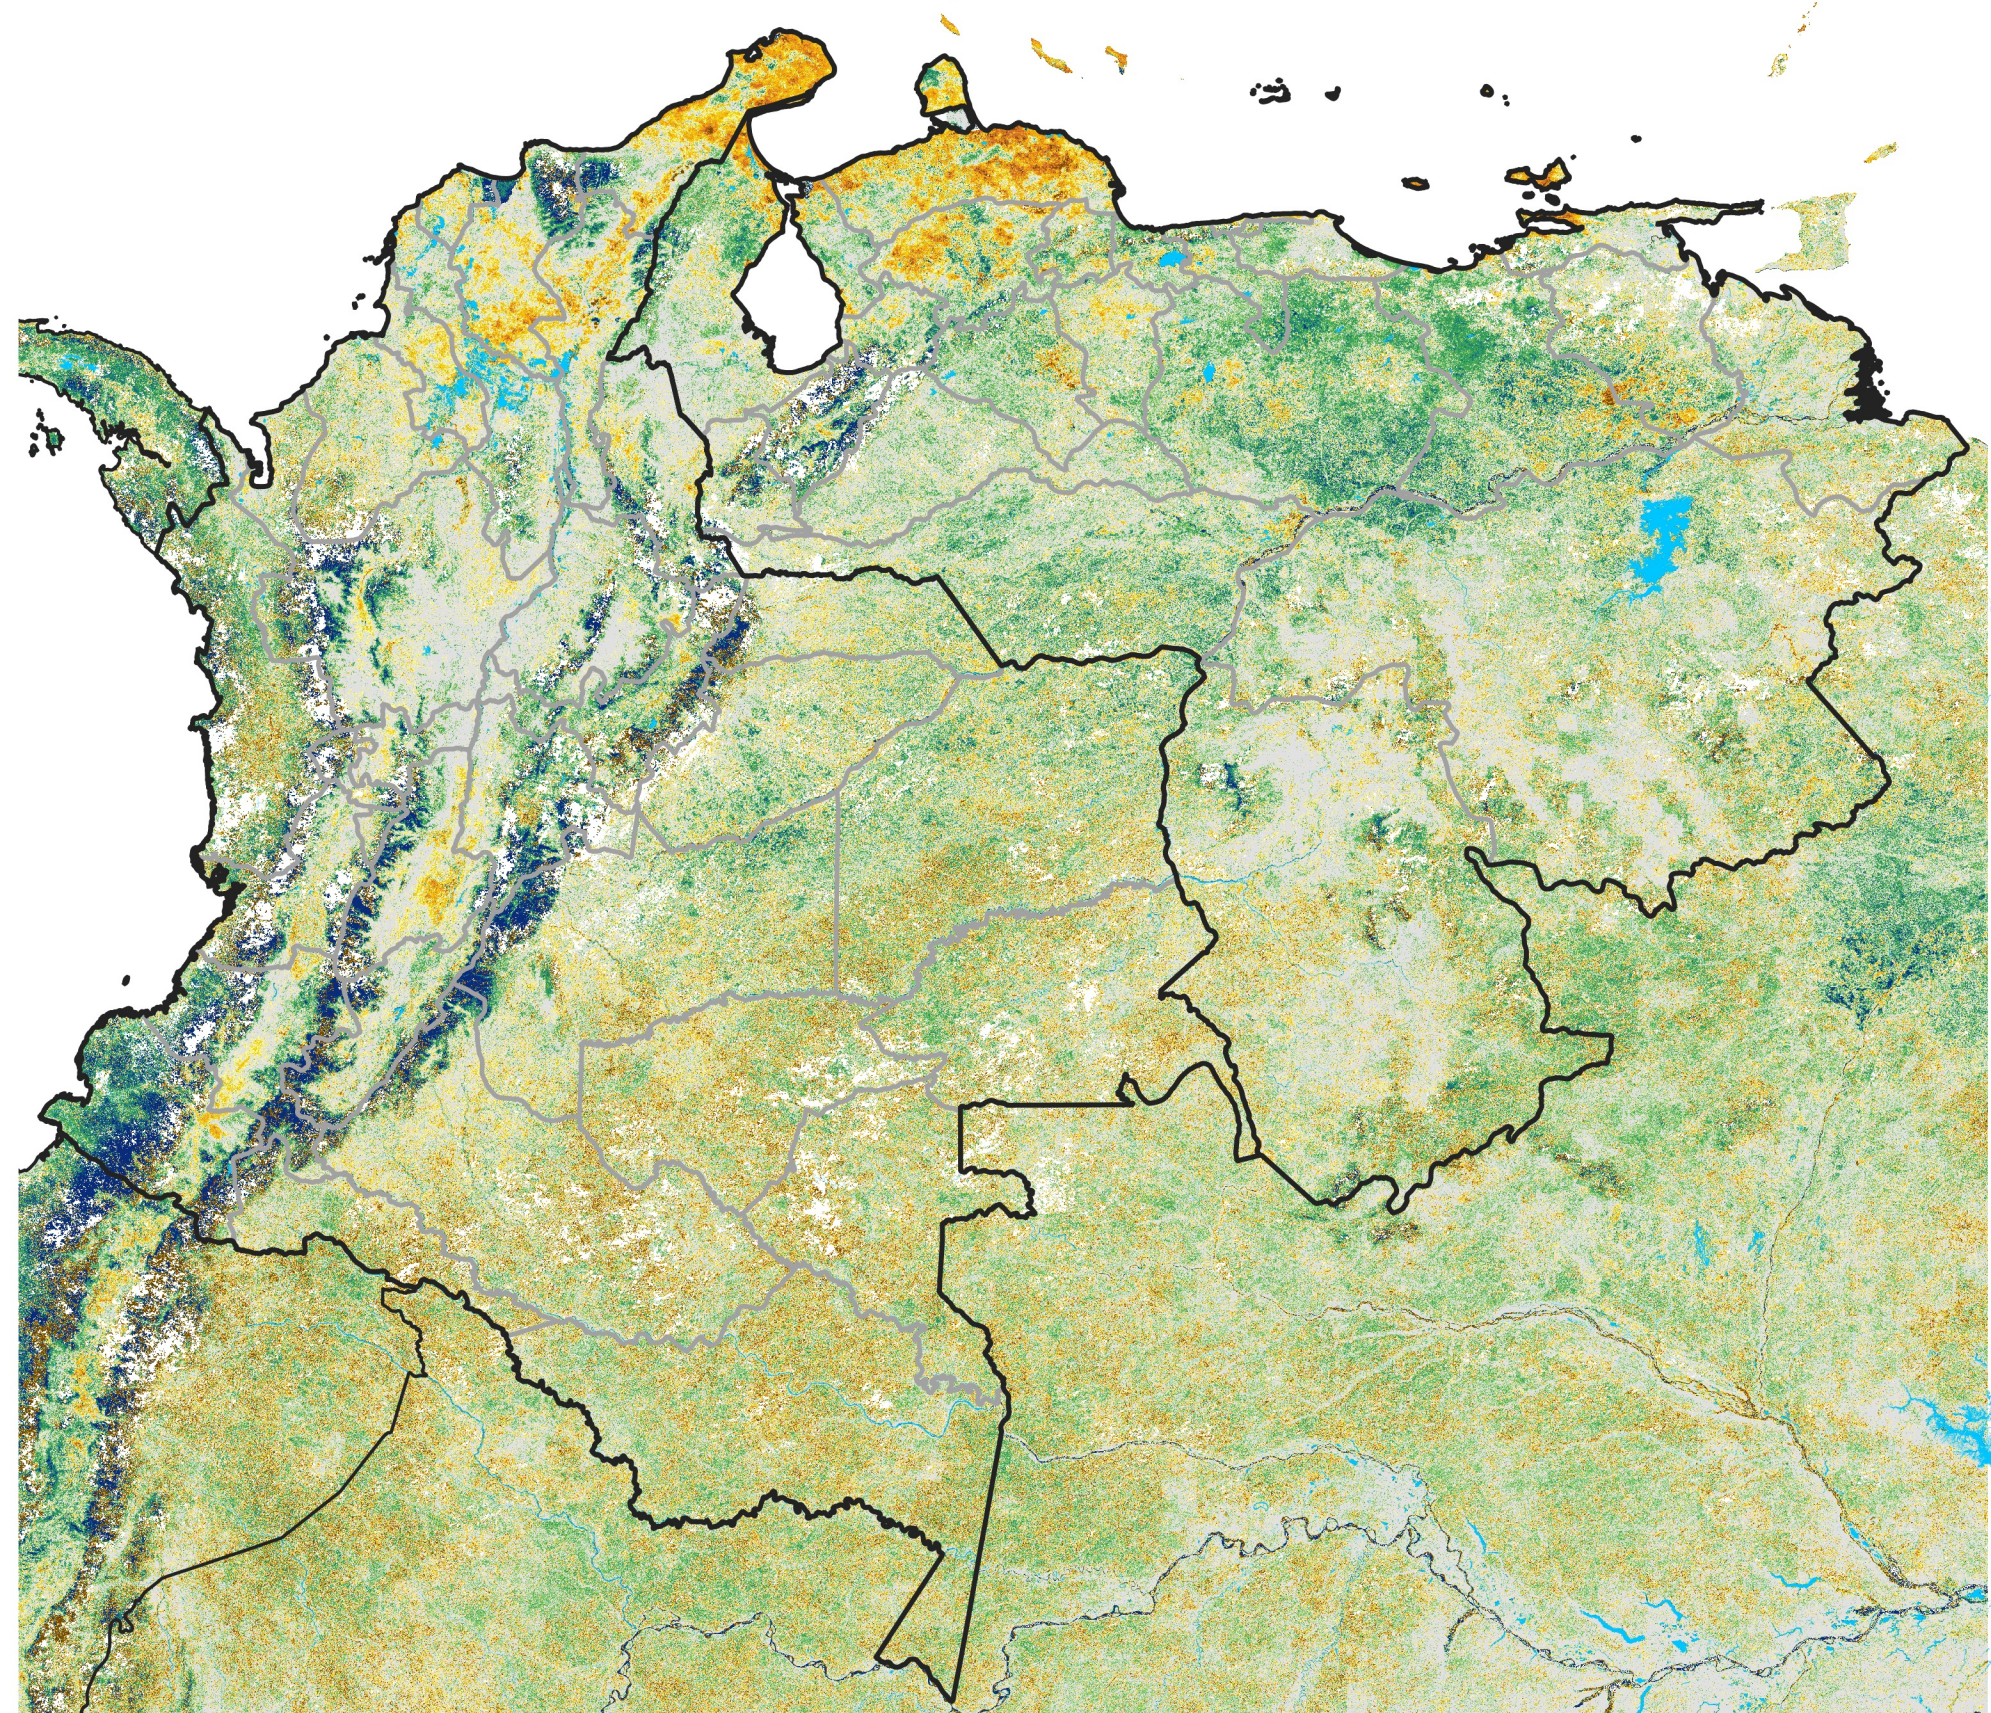

Colombia Venezuela Percent of Mean NDVI

2026 / mean (2003 - 2022)

Period 17 / June 11 - 20, 2026

Percent of Normal