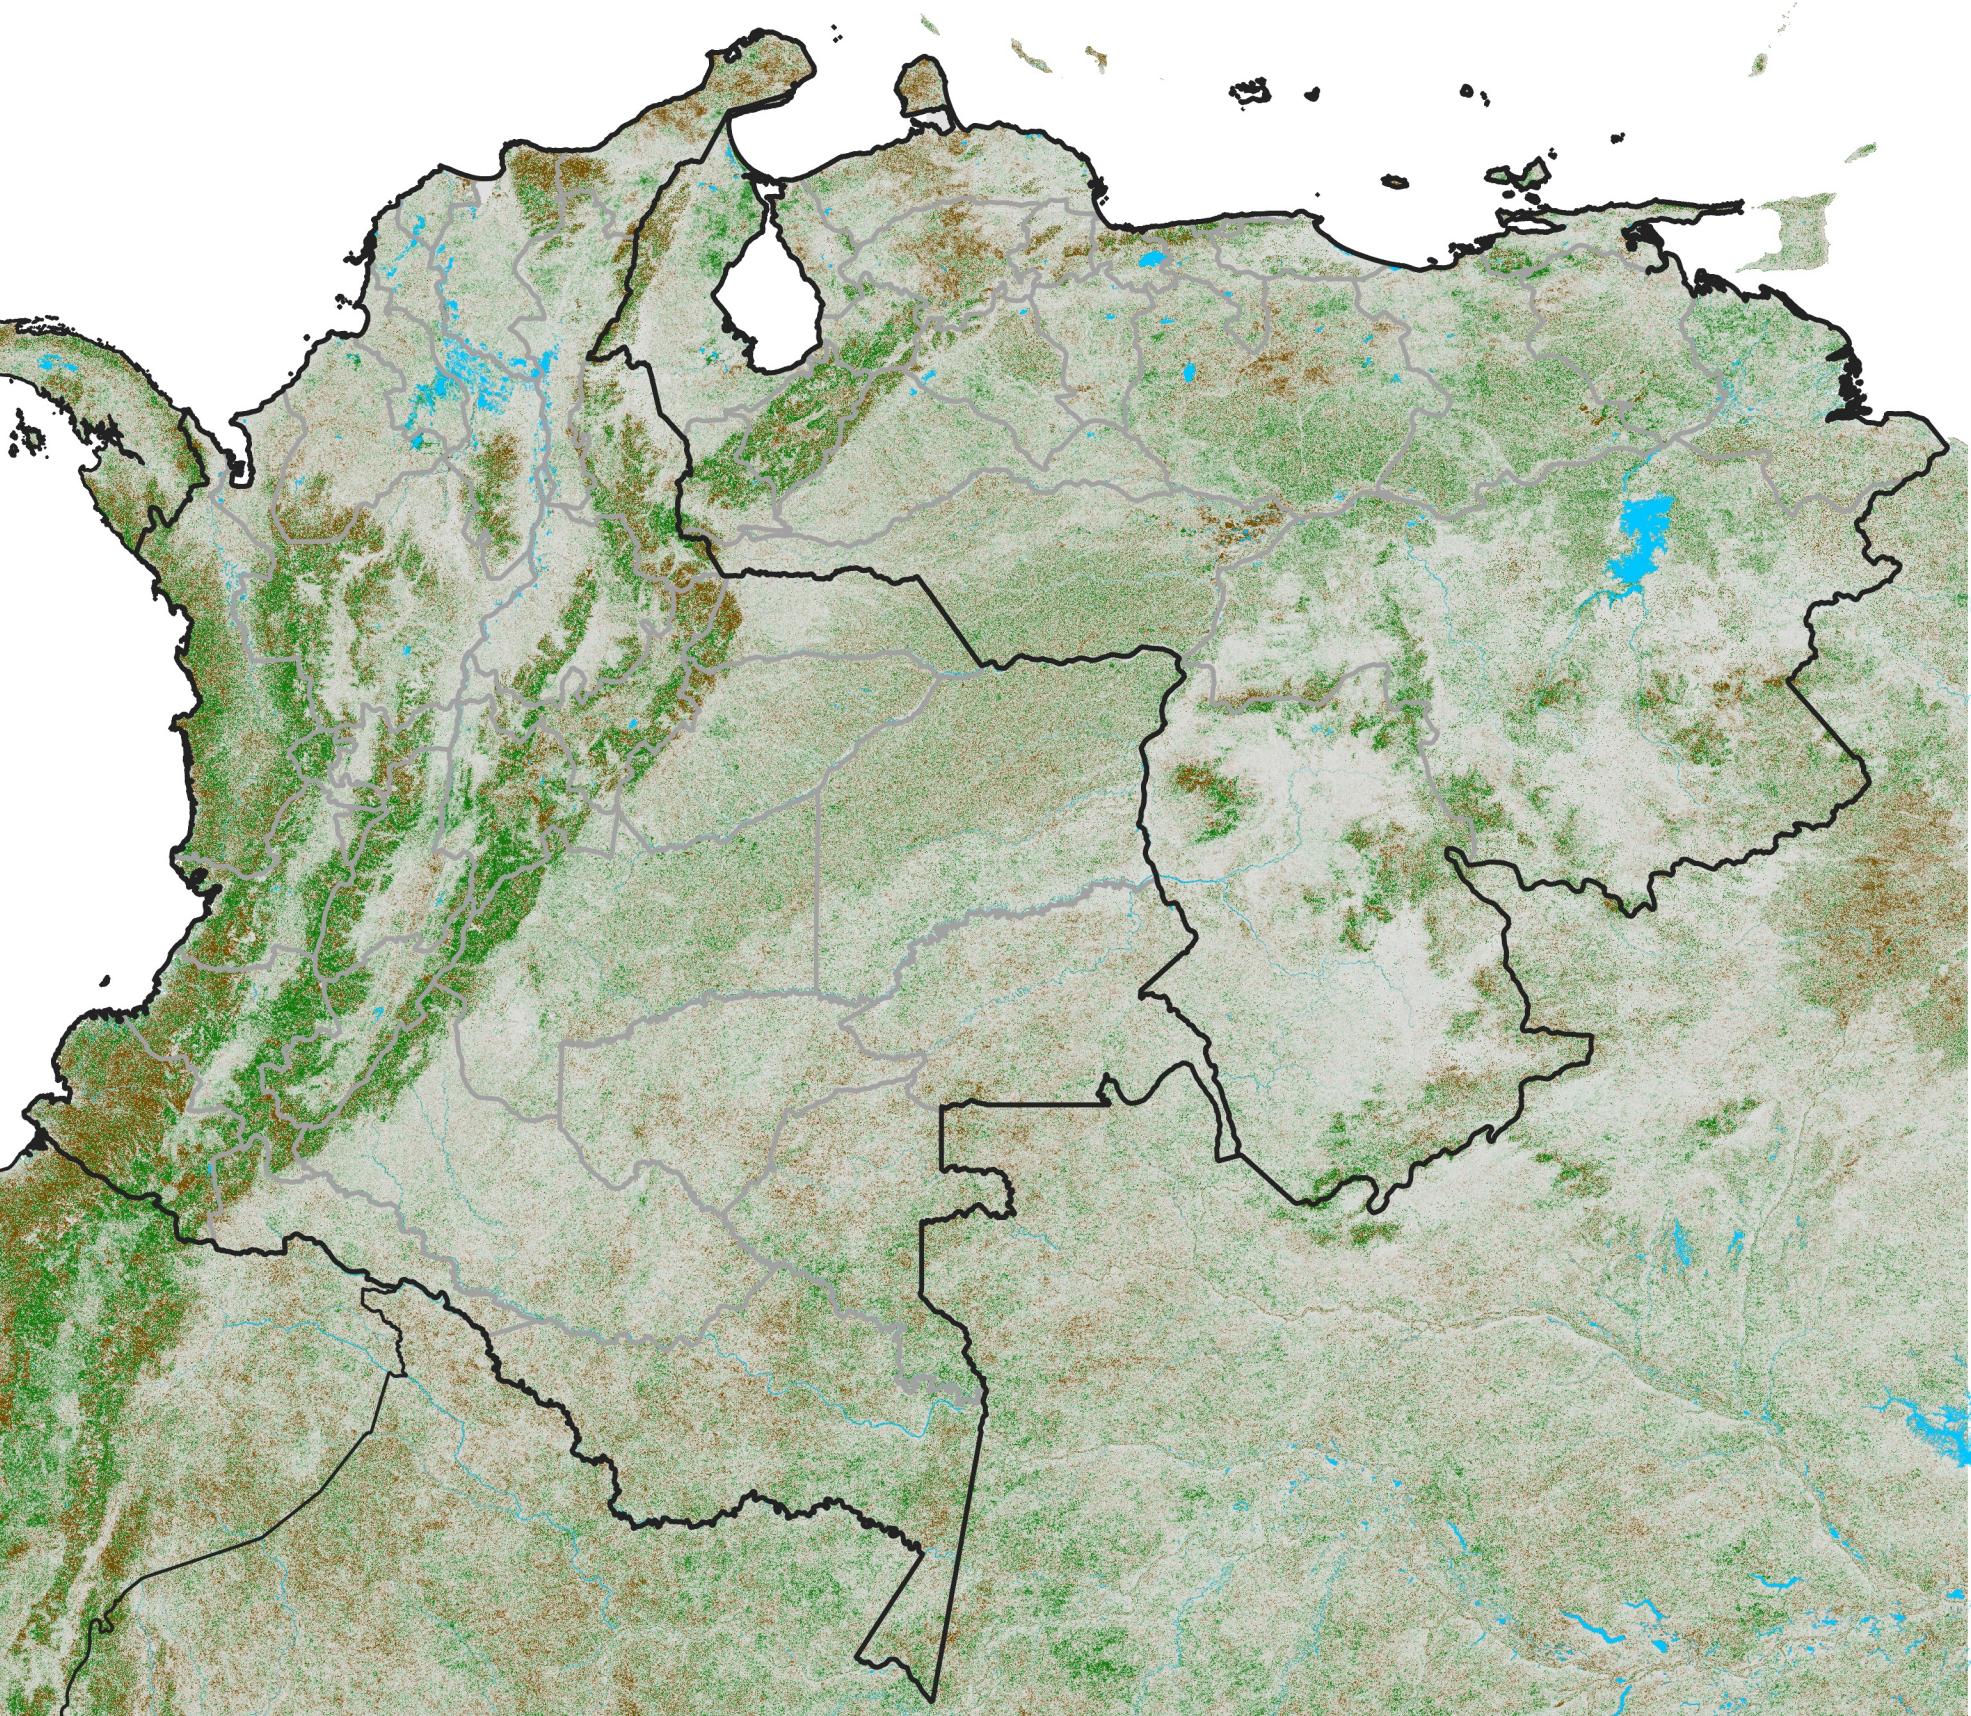

Colombia-Venezuela NDVI Difference

2014 minus 2013

Period 67 / Nov 26 - Dec 05, 2014

NDVI Difference

< -0.3 -0.2 -0.1 -0.05 0.05 0.1 0.2 > 0.3

Negative

No Difference

Positive