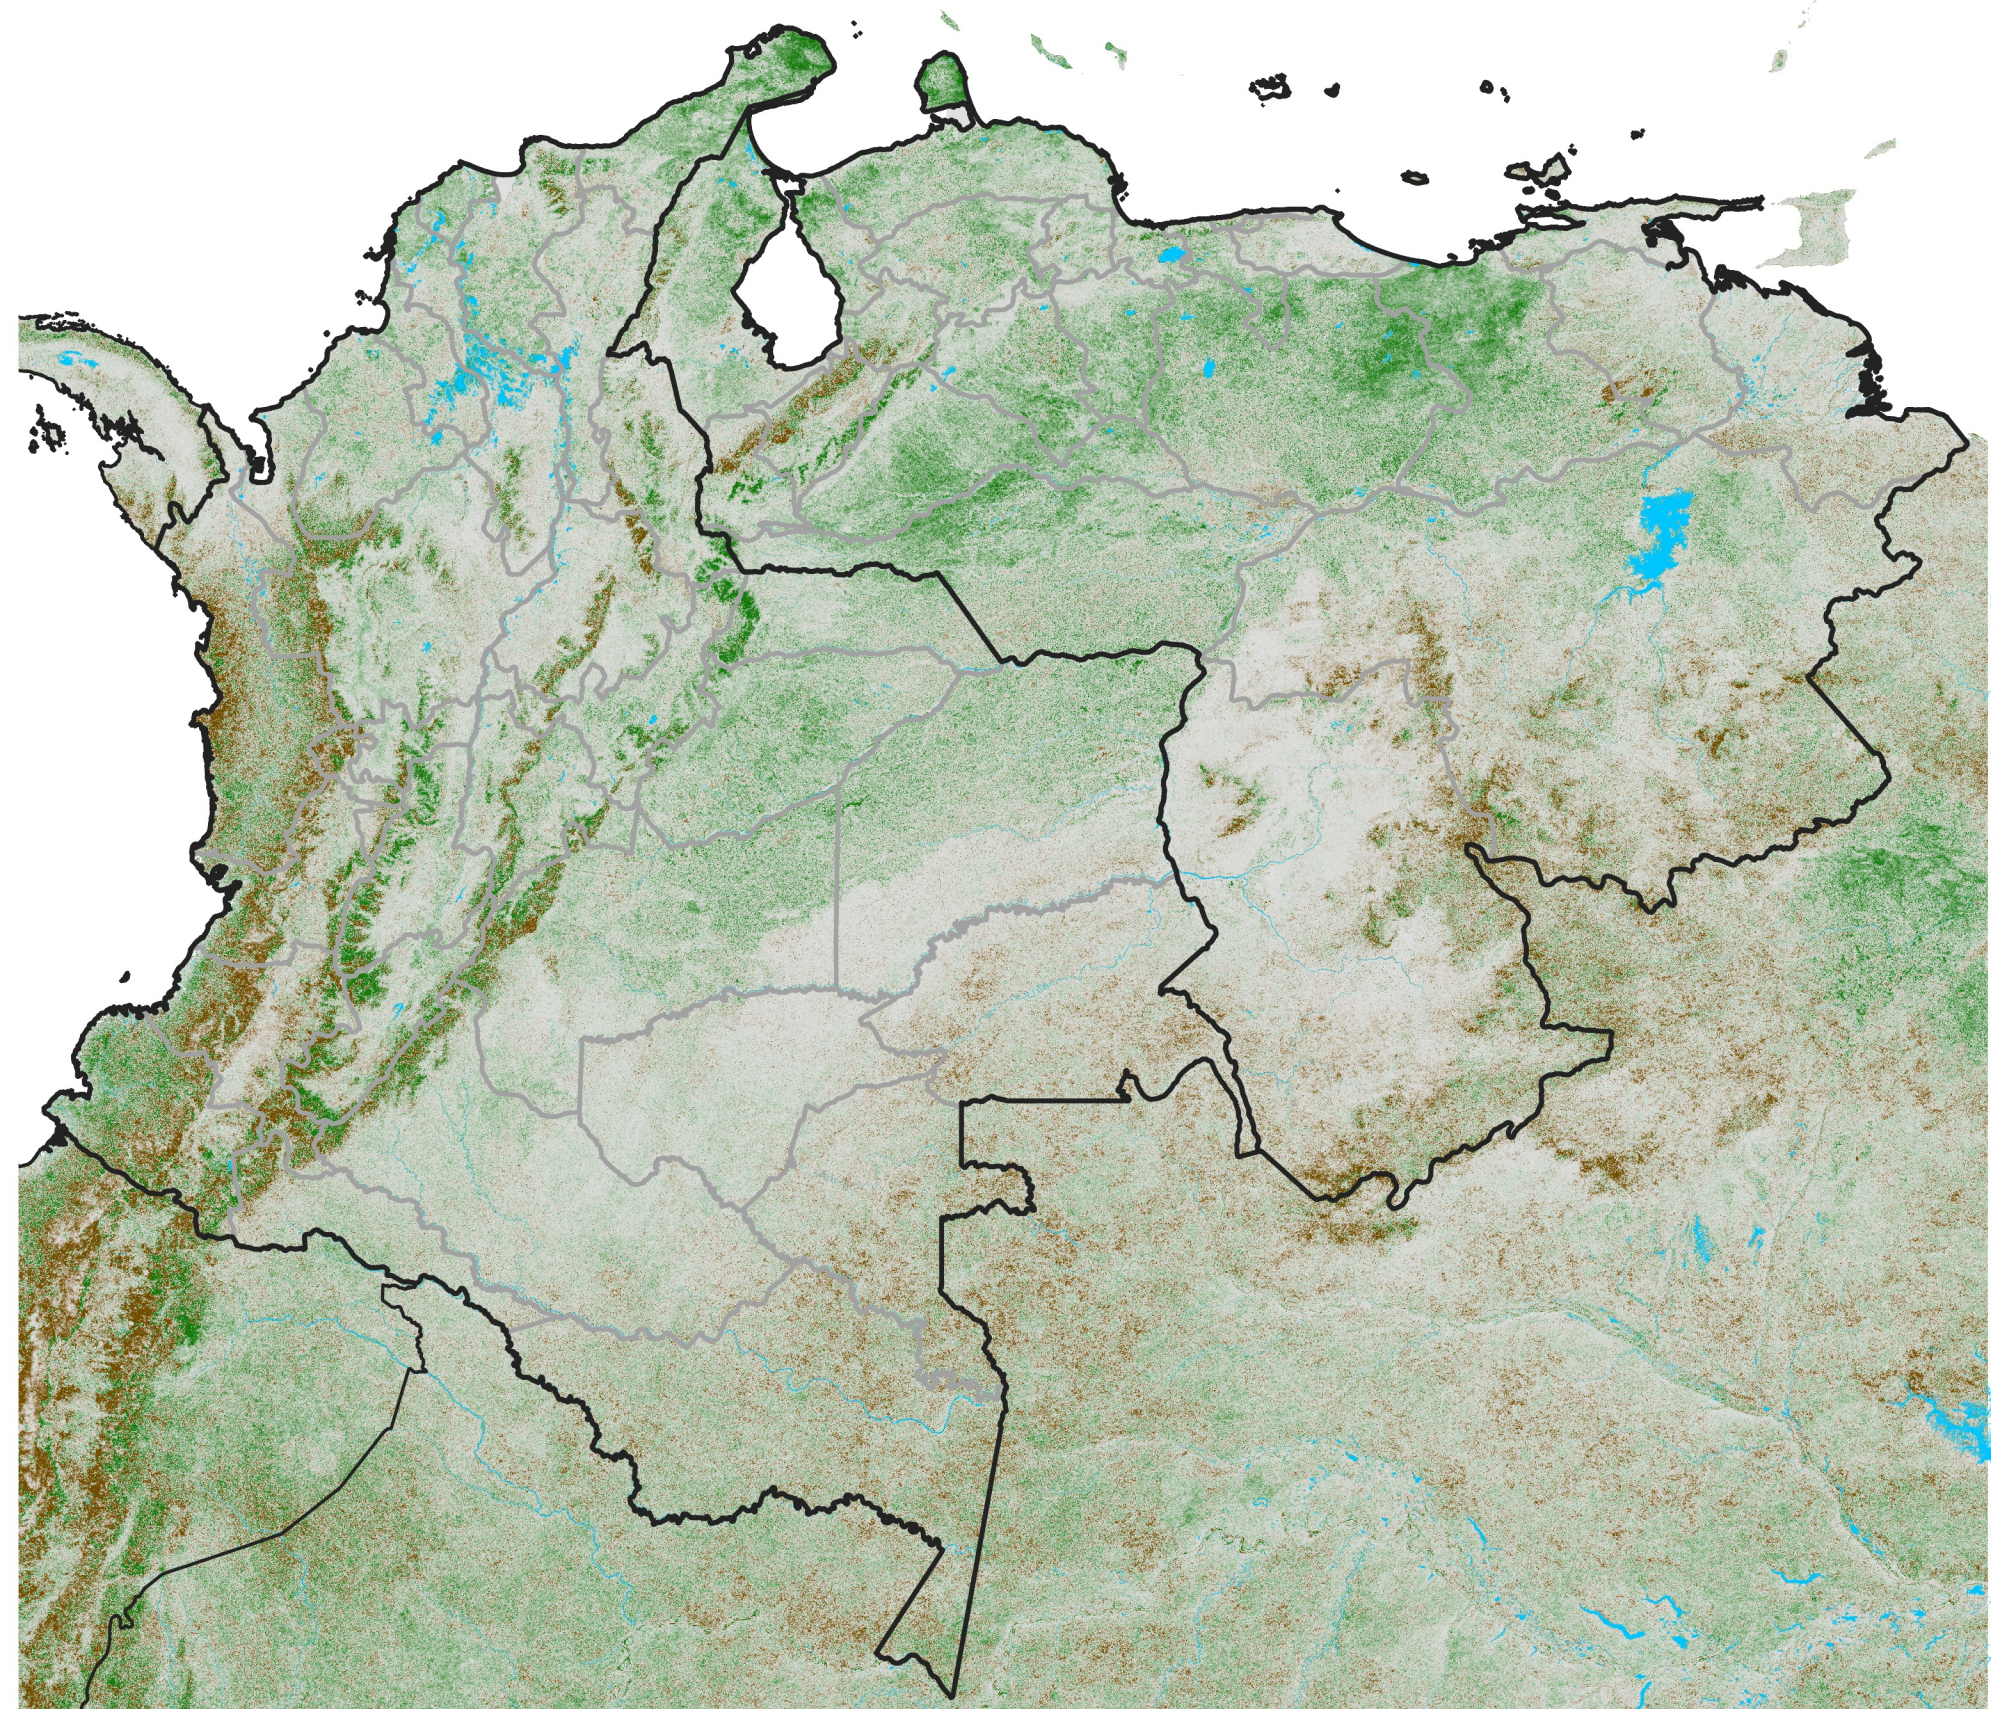

Colombia-Venezuela NDVI Anomaly

2021 minus Mean (2012 - 2021)

Period 05 / Jan 16 - 25, 2021

NDVI Anomaly

< -0.3 -0.2 -0.1 -0.05 0.05 0.1 0.2 > 0.3

Negative

No Difference

Positive