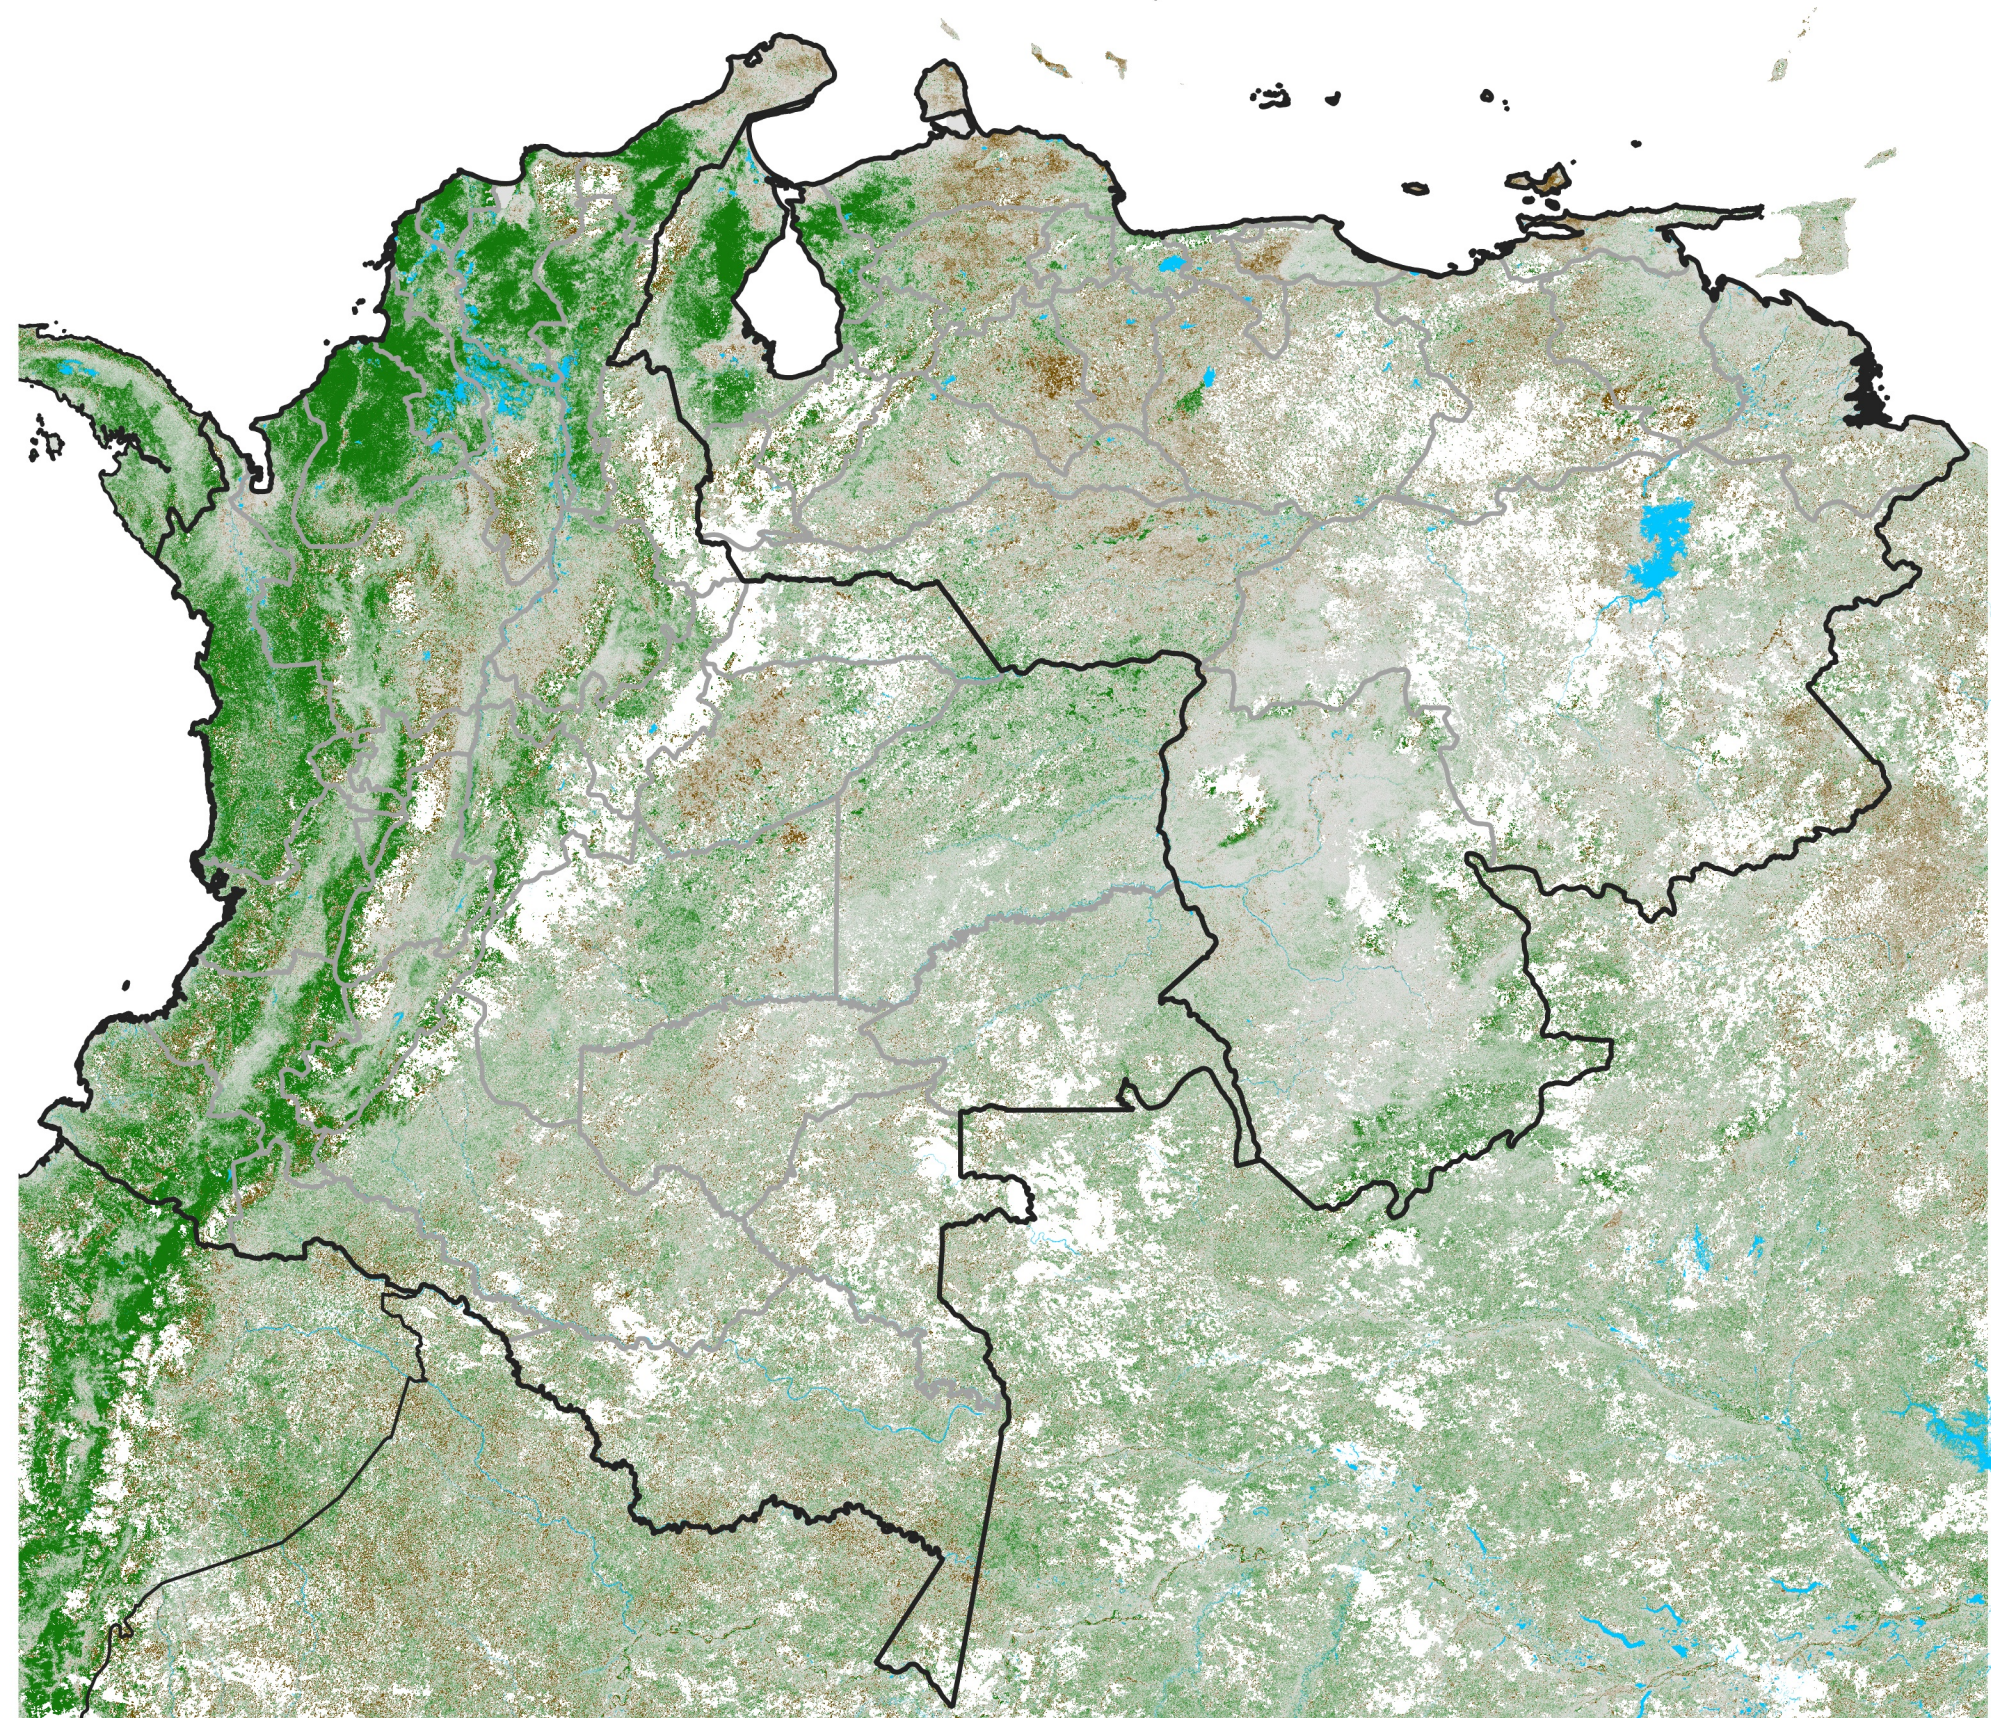

Colombia-Venezuela NDVI Anomaly

2026 minus Mean (2012 - 2021)

Period 16 / Mar 11 - 20, 2026

NDVI Anomaly

< -0.3 -0.2 -0.1 -0.05 0.05 0.1 0.2 > 0.3

Negative

No Difference

Positive