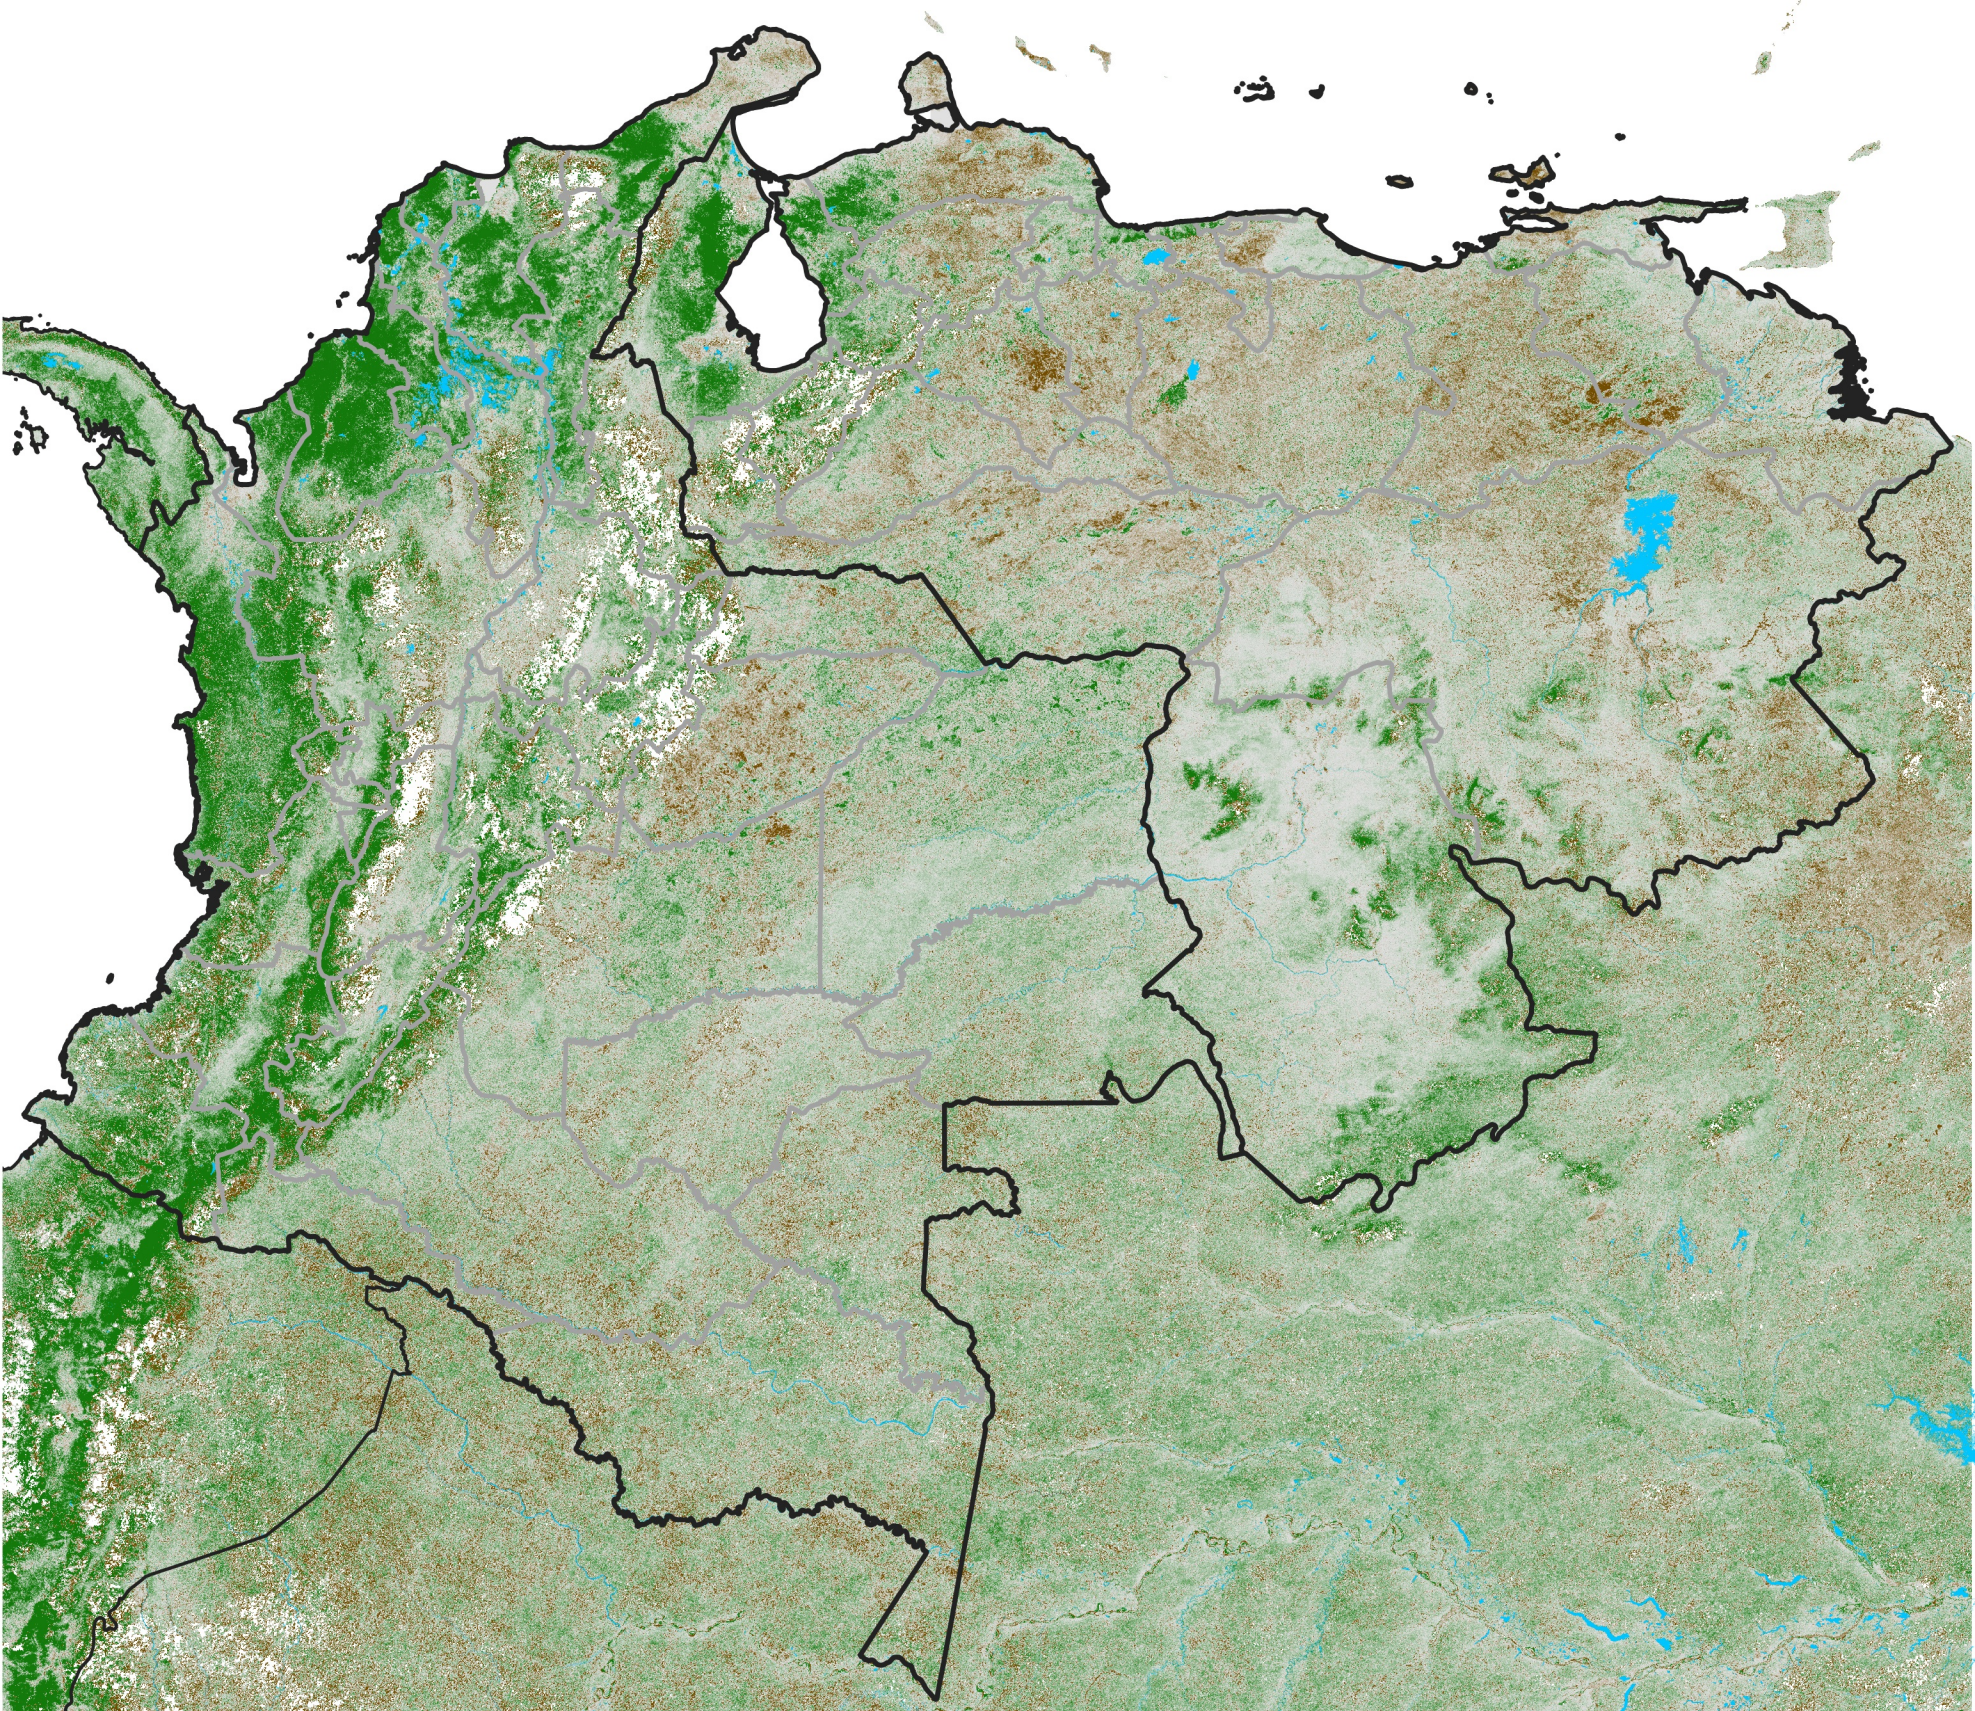

Colombia-Venezuela NDVI Anomaly

2026 minus Mean (2012 - 2021)

Period 17 / Mar 16 - 25, 2026

NDVI Anomaly

< -0.3 -0.2 -0.1 -0.05 0.05 0.1 0.2 > 0.3

Negative

No Difference

Positive