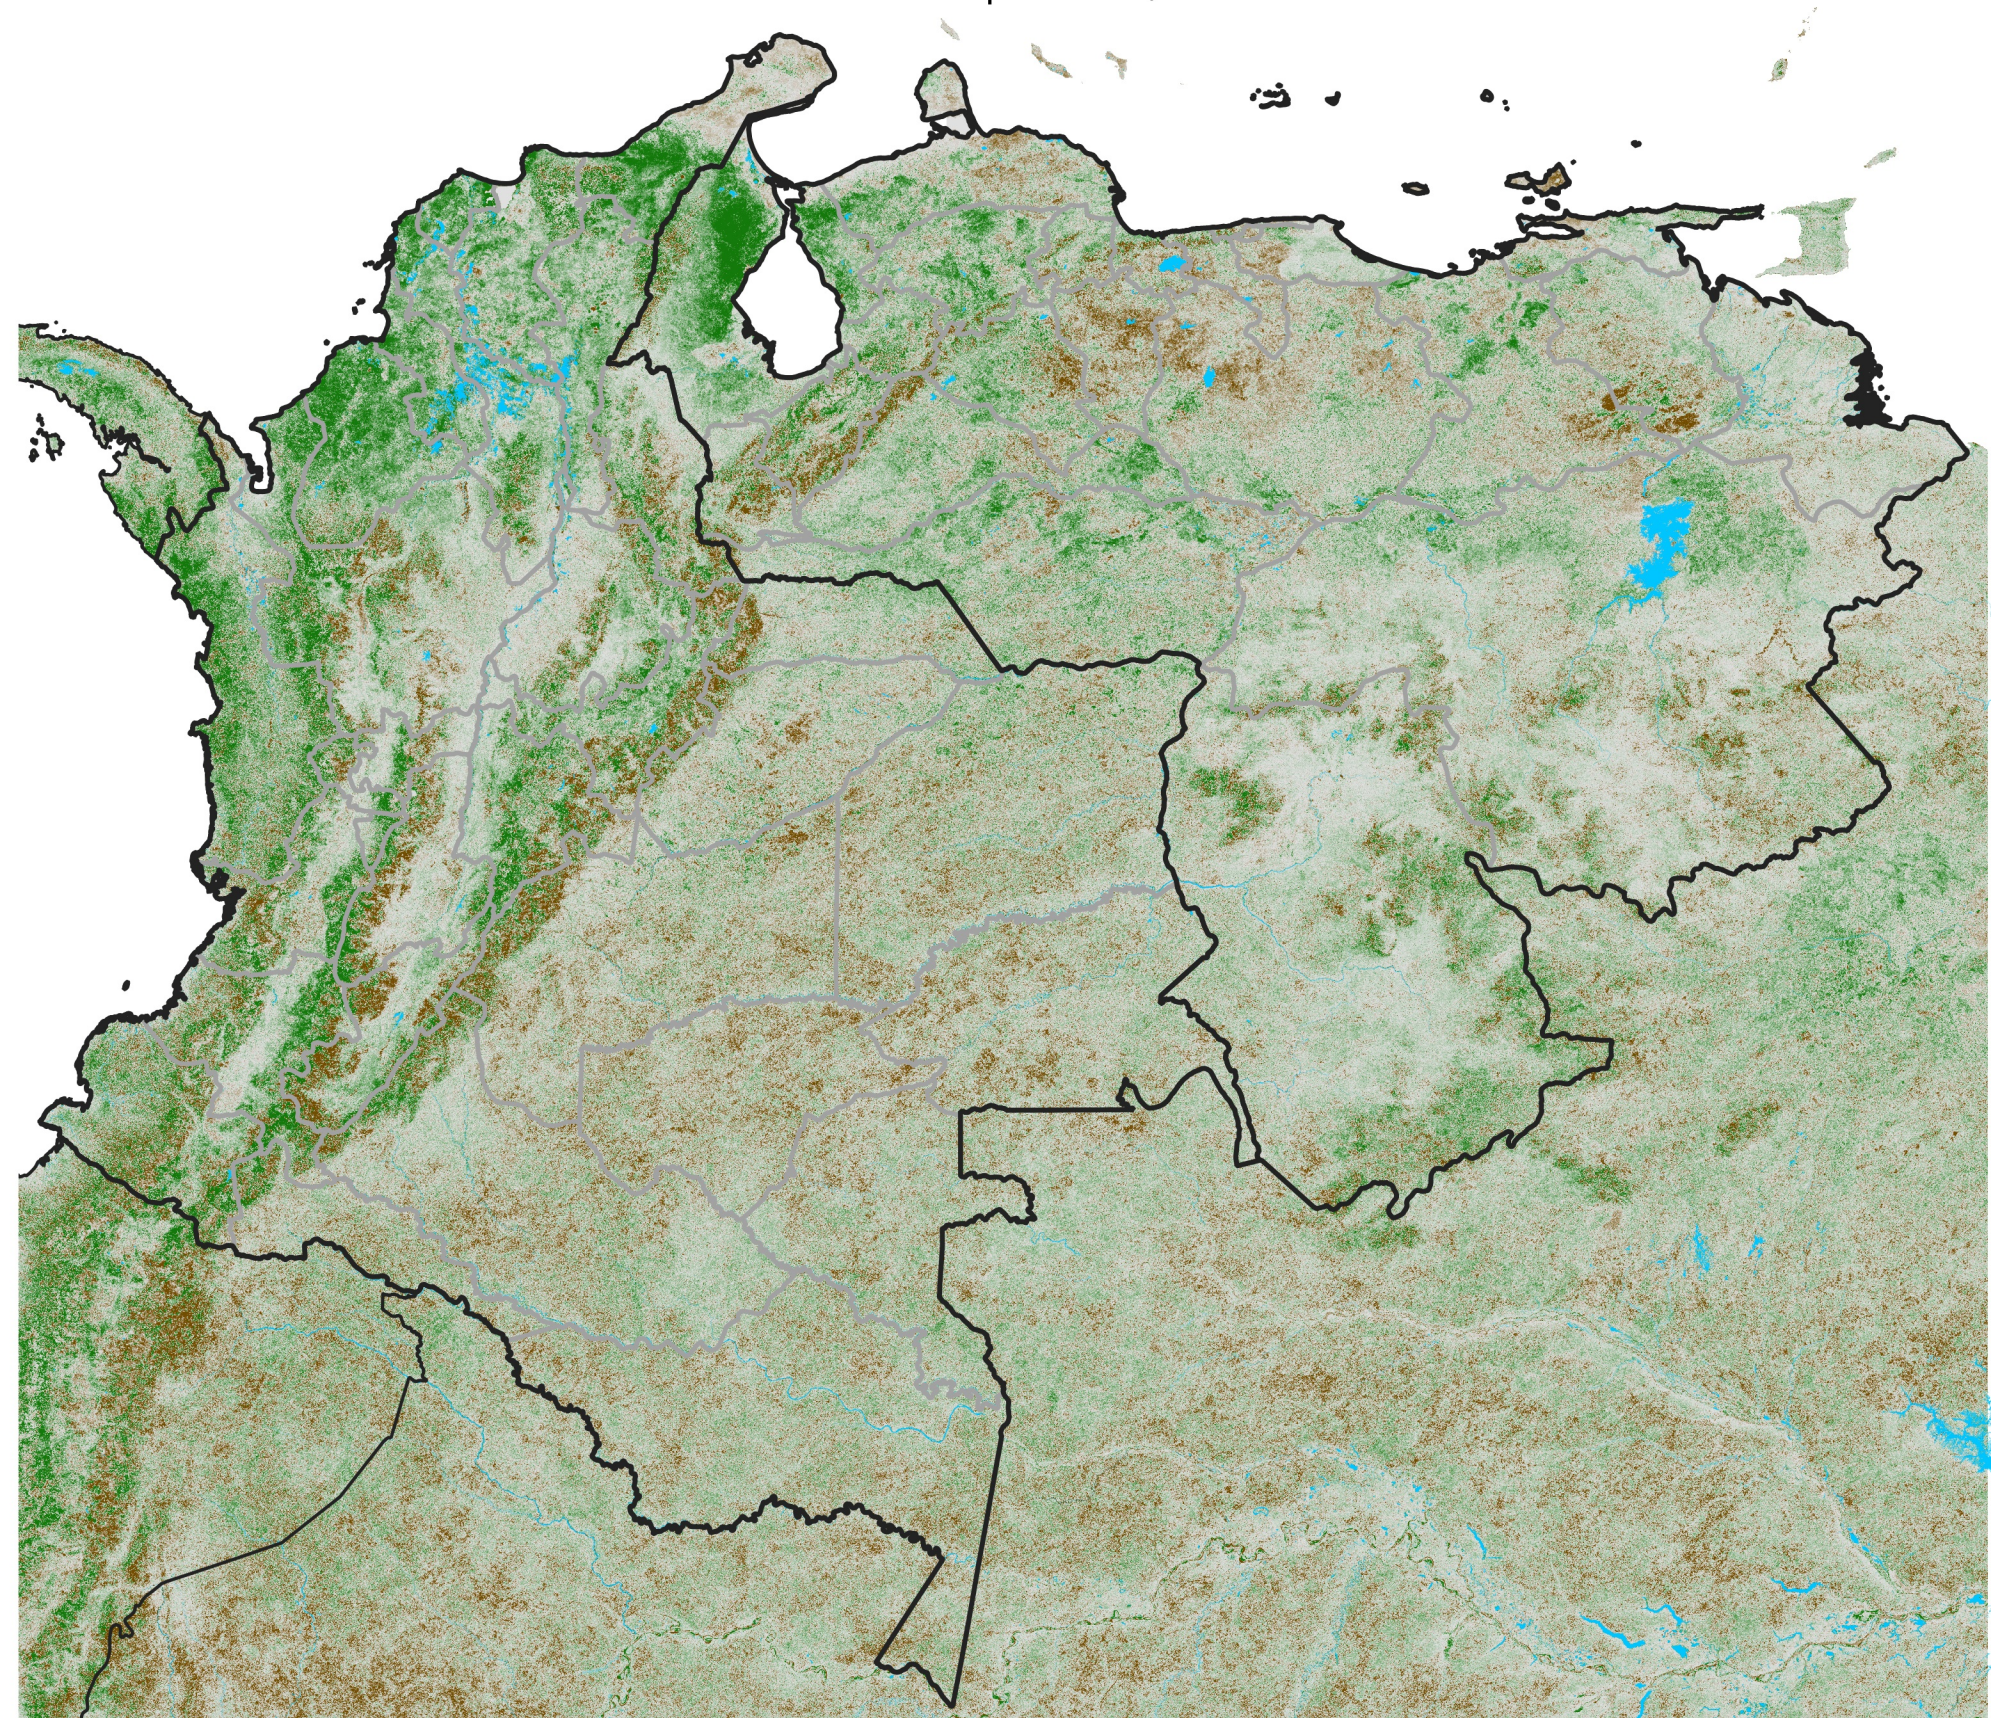

Colombia-Venezuela NDVI Anomaly

2026 minus Mean (2012 - 2021)

Period 24 / Apr 21 - 30, 2026

NDVI Anomaly

< -0.3 -0.2 -0.1 -0.05 0.05 0.1 0.2 > 0.3

Negative

No Difference

Positive