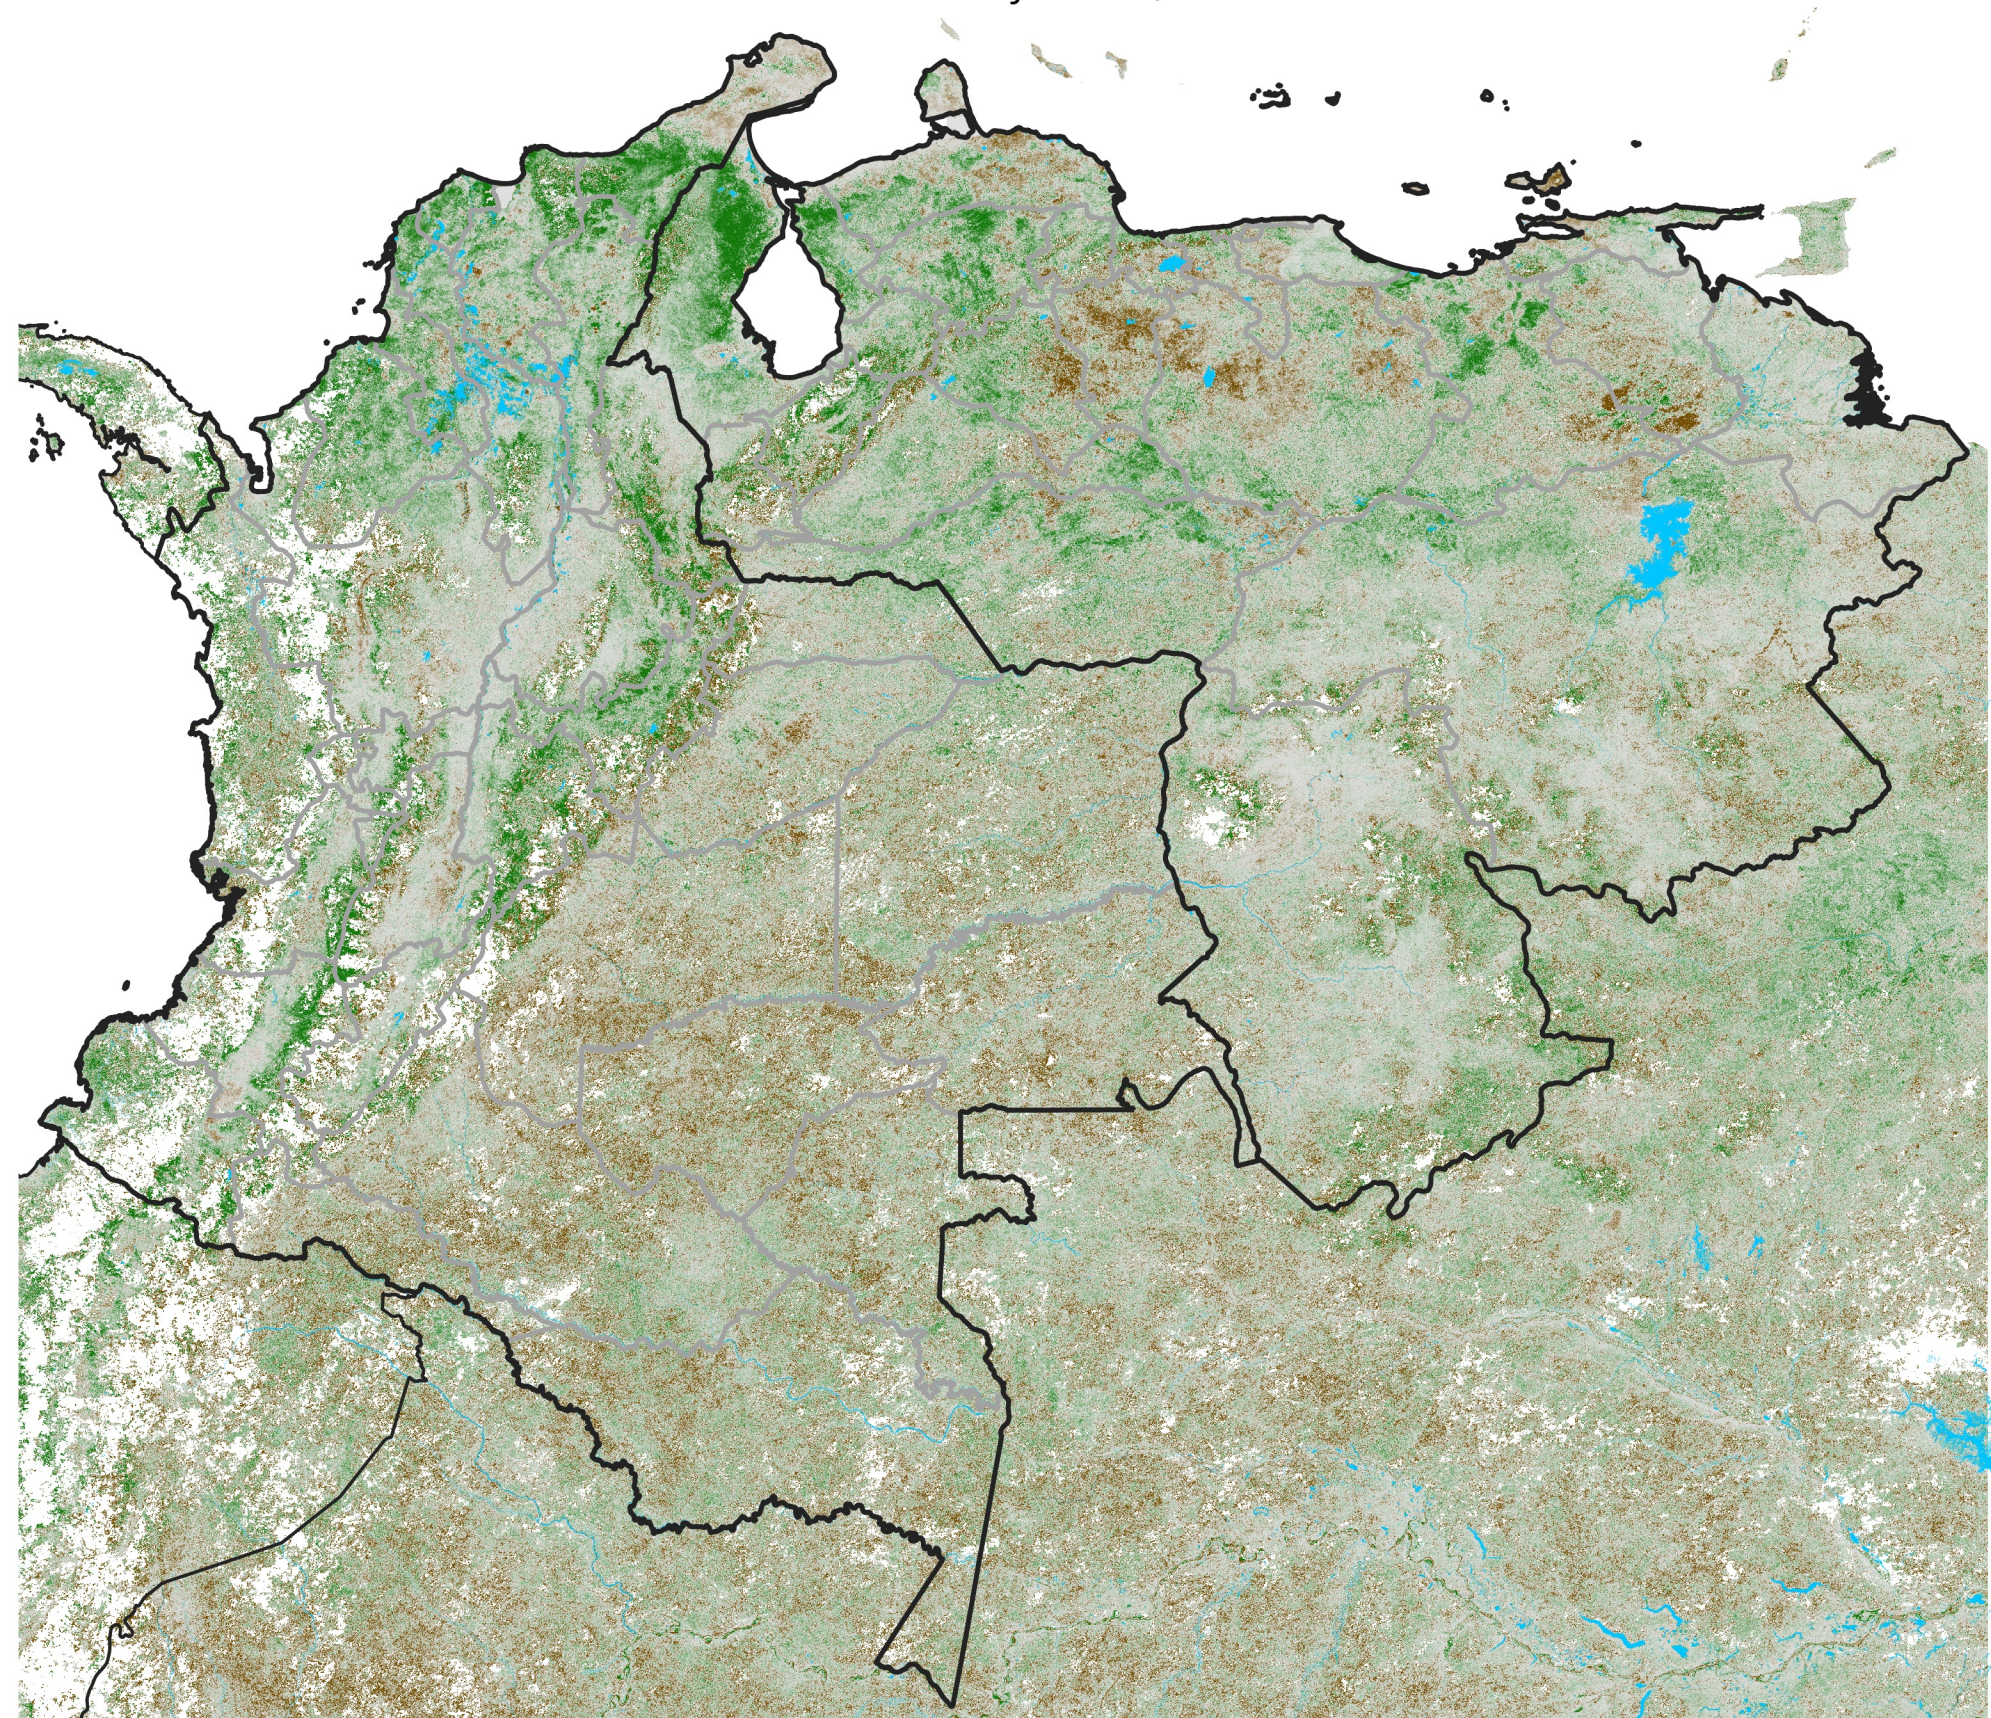

Colombia-Venezuela NDVI Anomaly

2026 minus Mean (2012 - 2021)

Period 26 / May 01 - 10, 2026

NDVI Anomaly

< -0.3 -0.2 -0.1 -0.05 0.05 0.1 0.2 > 0.3

Negative

No Difference

Positive