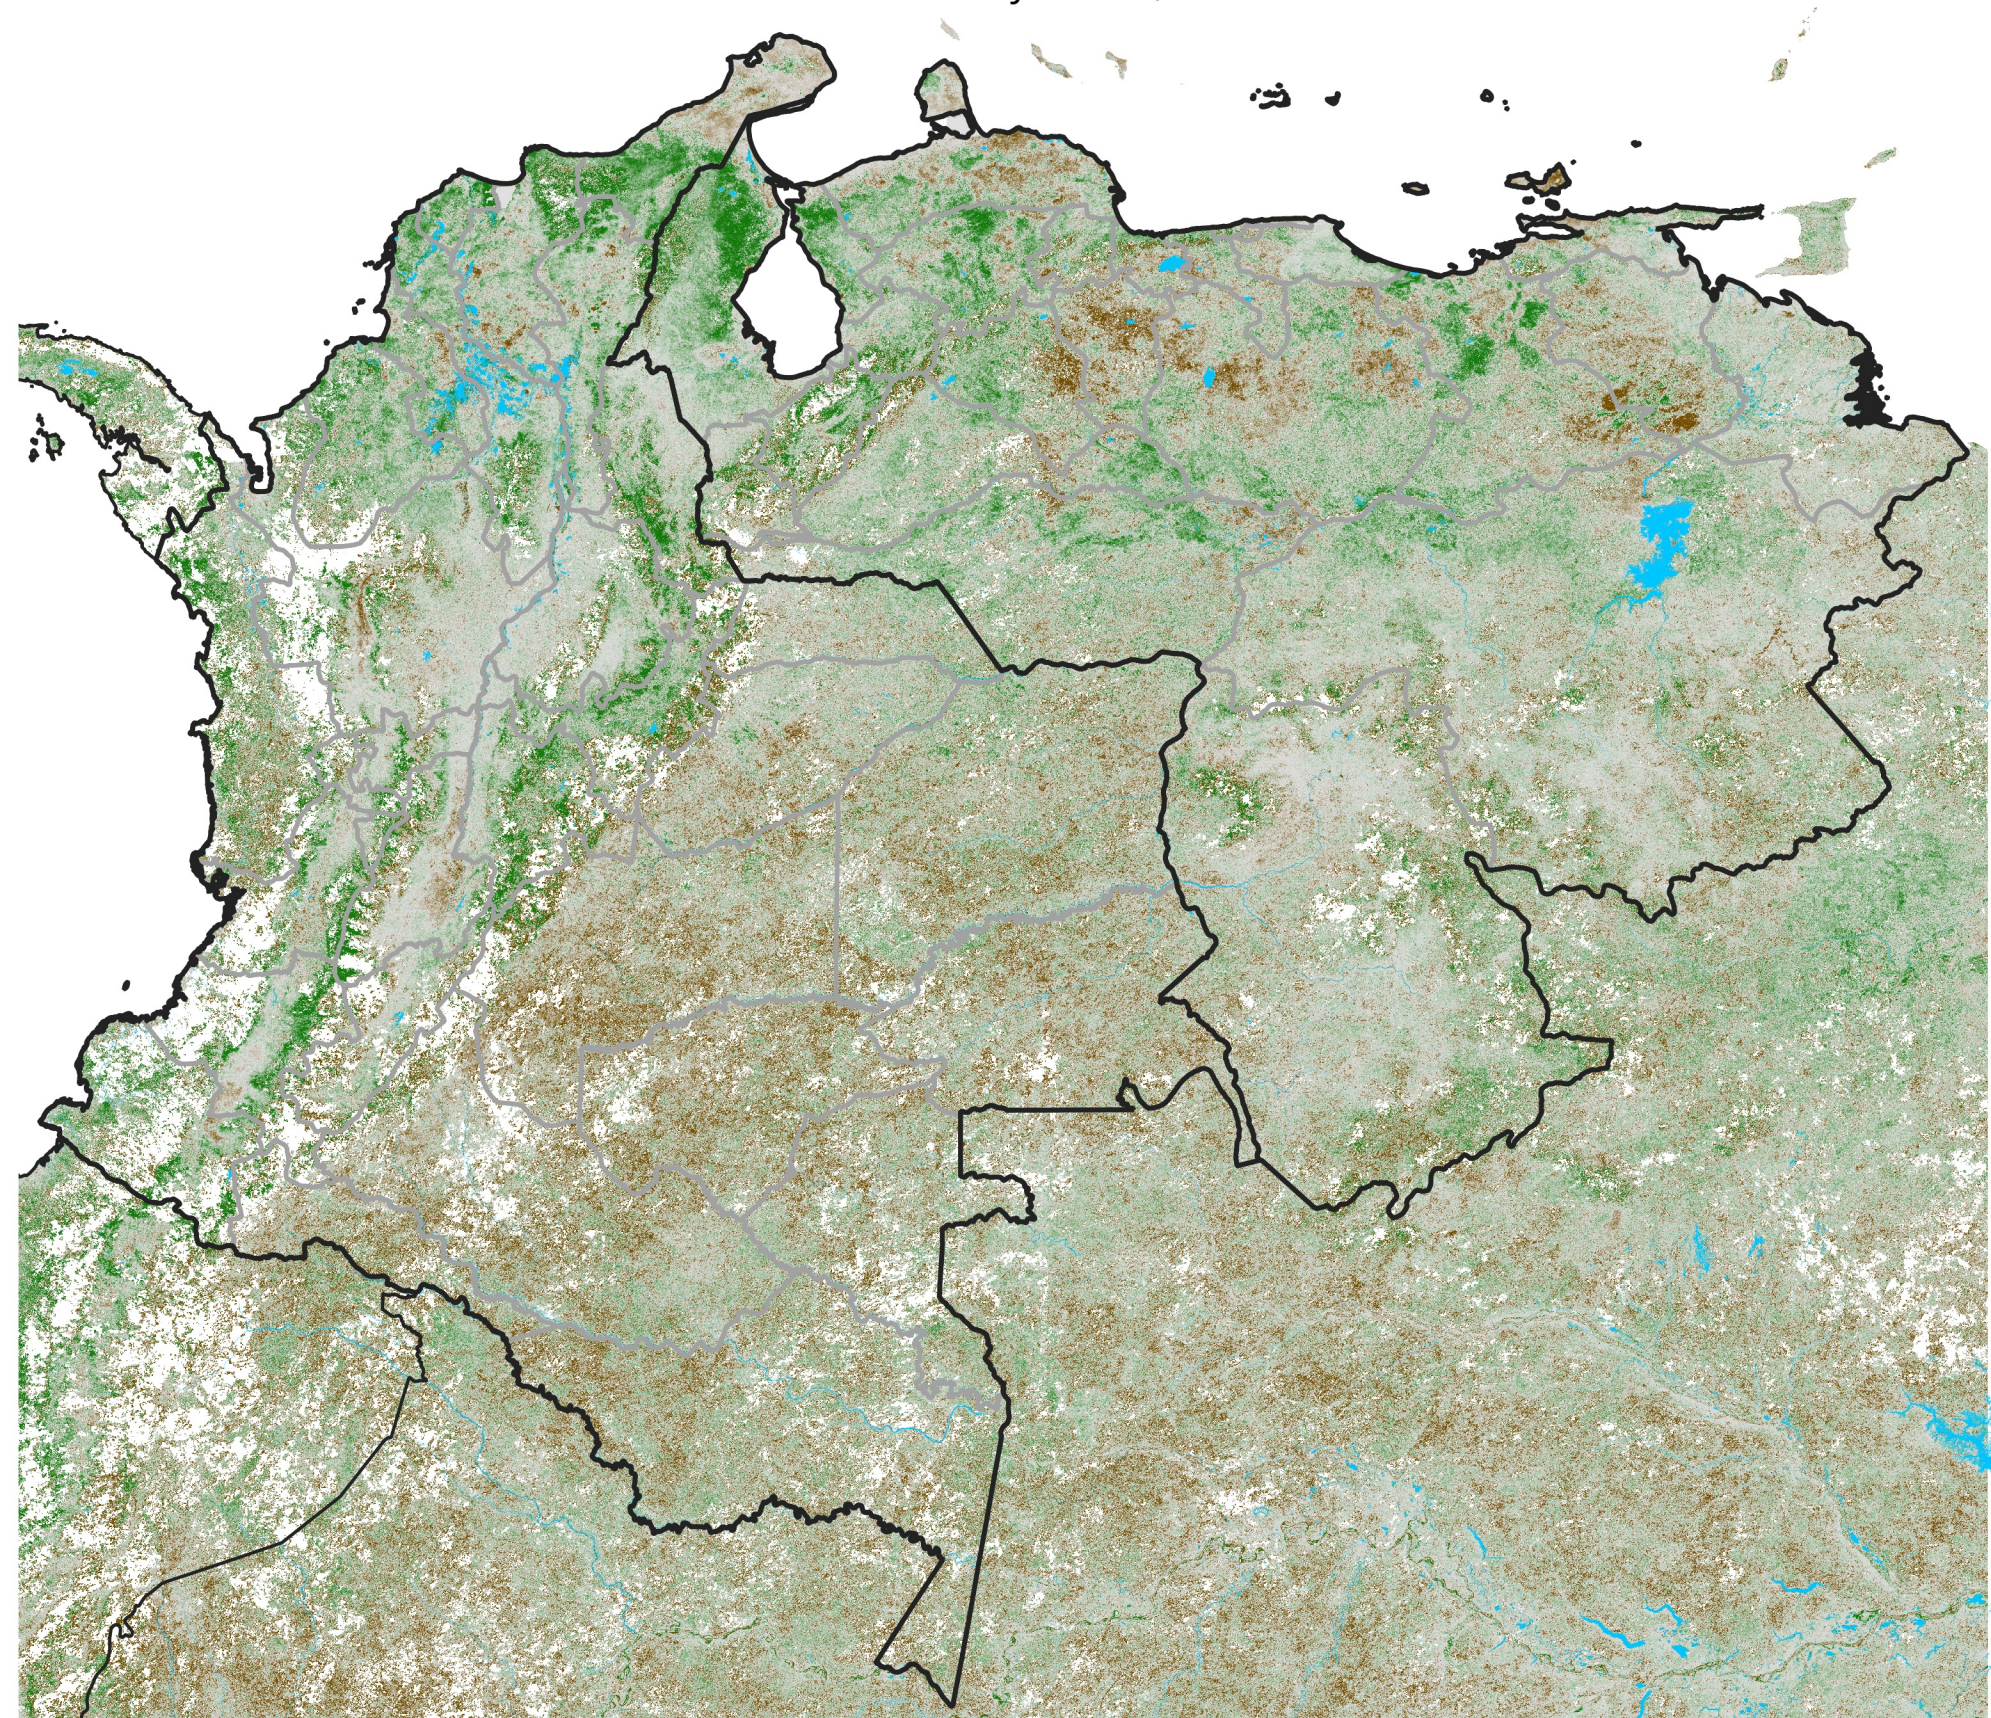

Colombia-Venezuela NDVI Anomaly

2026 minus Mean (2012 - 2021)

Period 27 / May 06 - 15, 2026

NDVI Anomaly

< -0.3 -0.2 -0.1 -0.05 0.05 0.1 0.2 > 0.3

Negative

No Difference

Positive