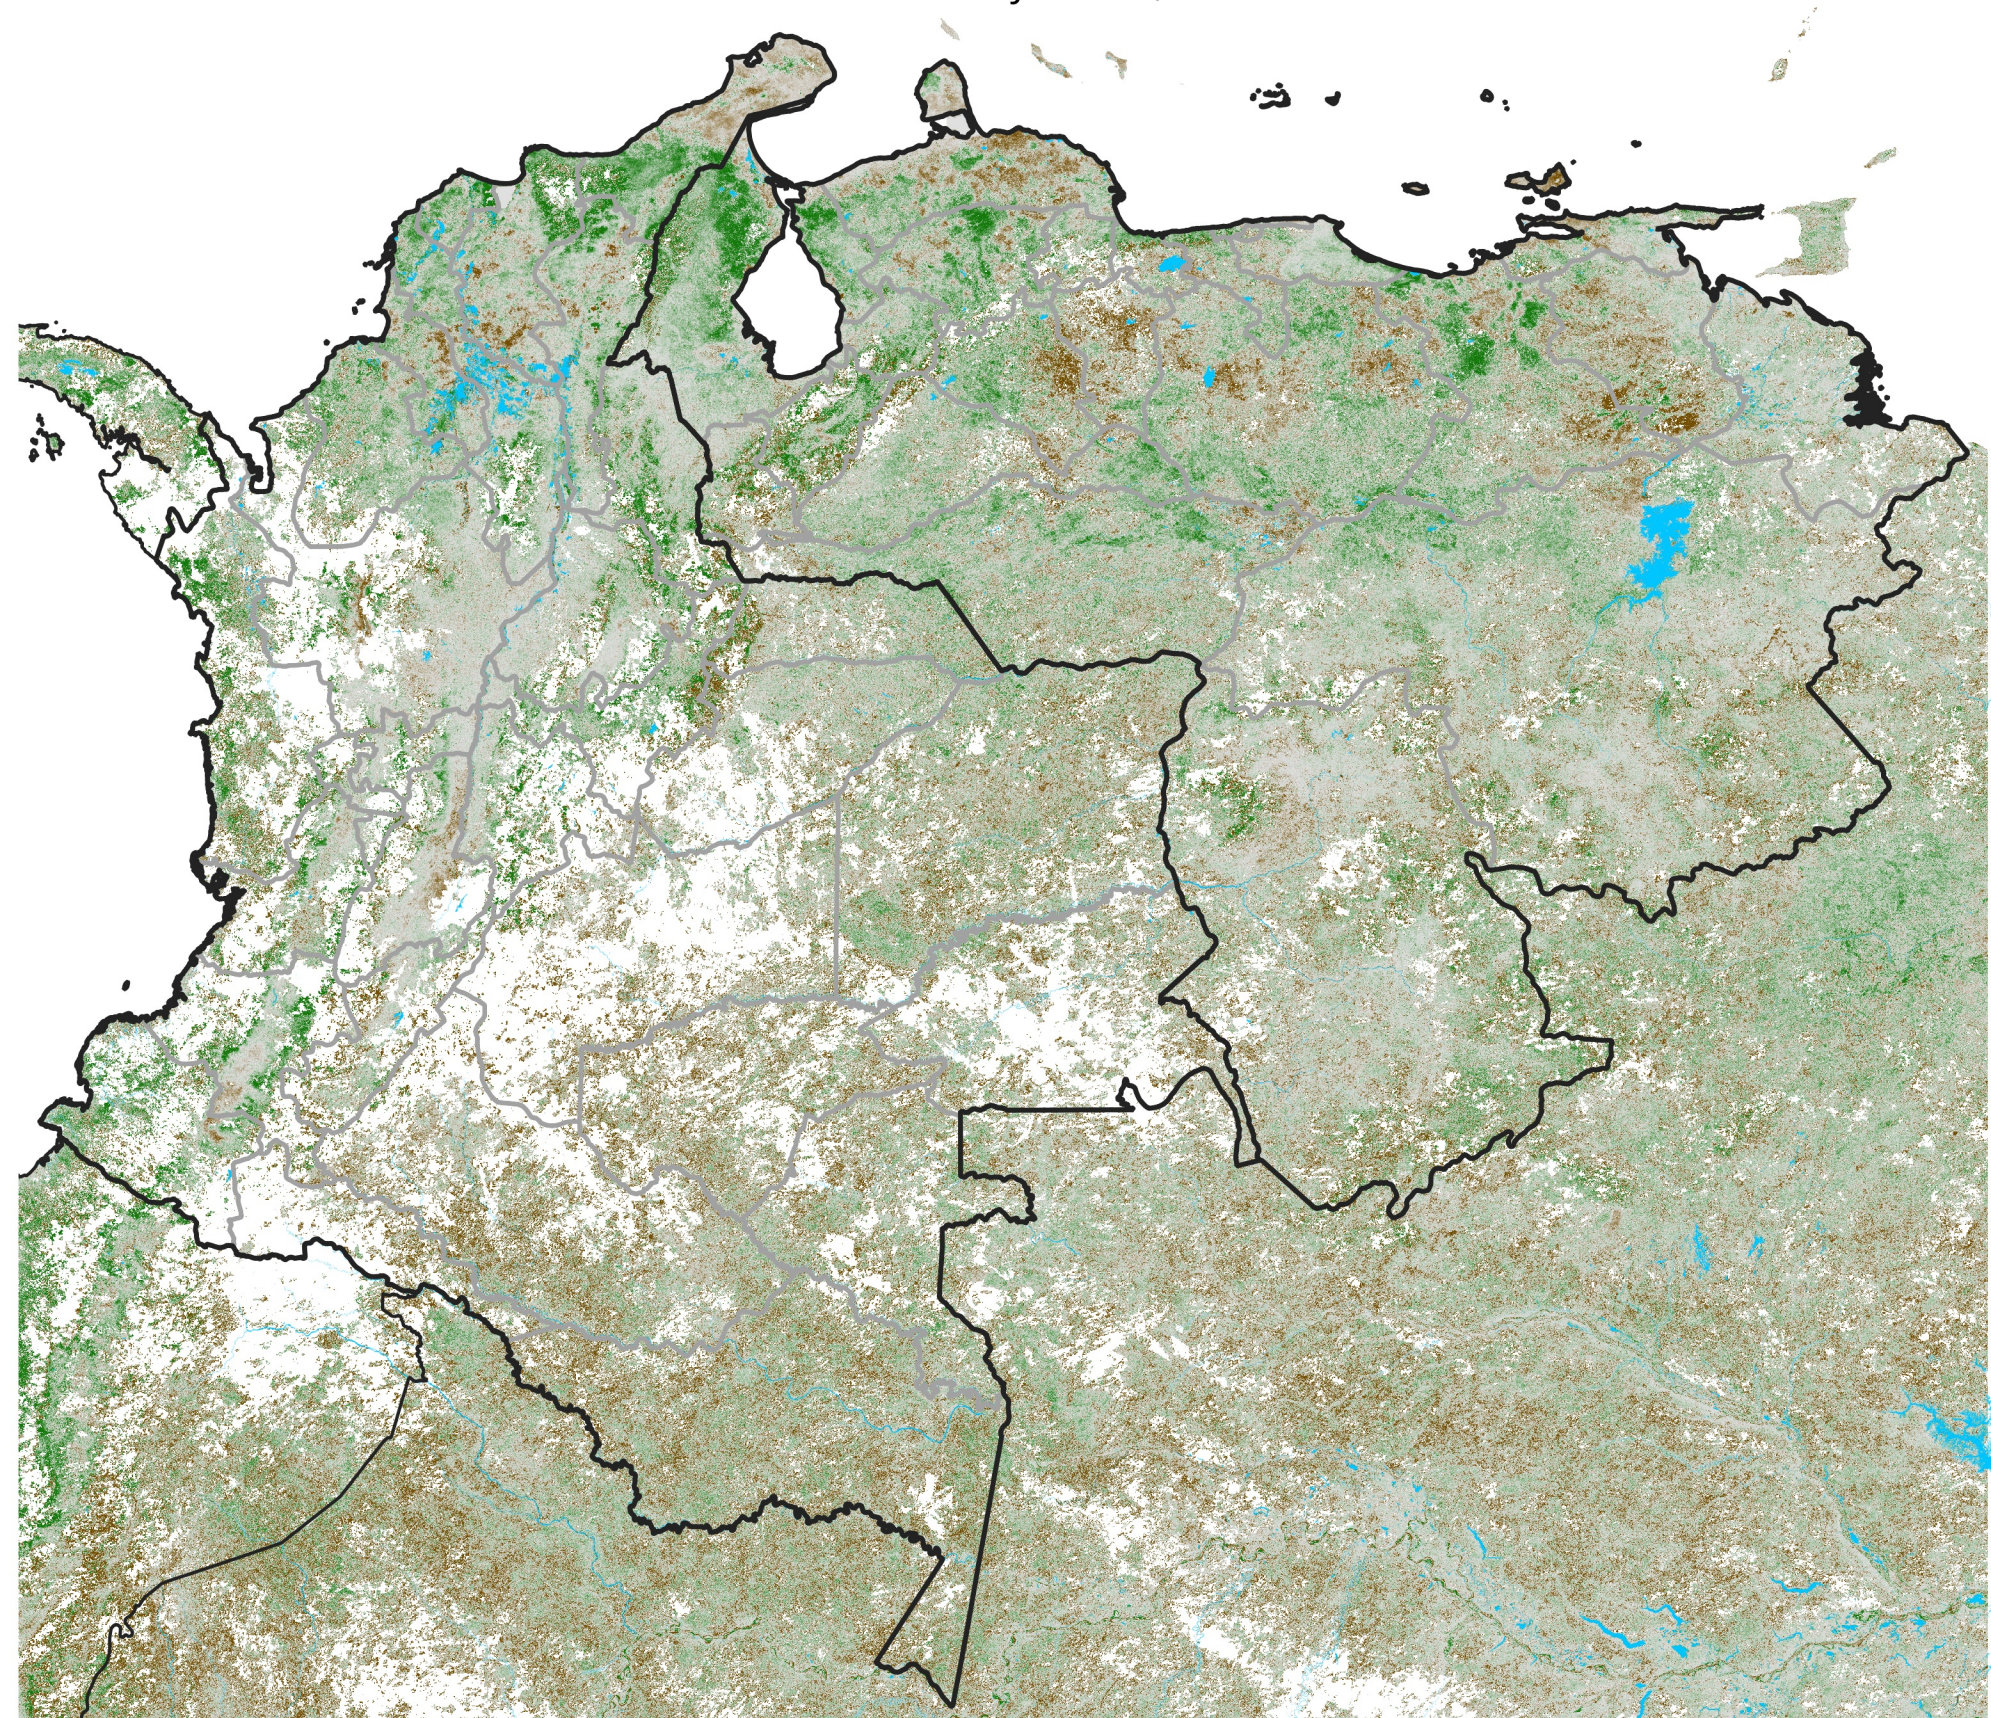

Colombia-Venezuela NDVI Anomaly

2026 minus Mean (2012 - 2021)

Period 28 / May 11 - 20, 2026

NDVI Anomaly

< -0.3 -0.2 -0.1 -0.05 0.05 0.1 0.2 > 0.3

Negative

No Difference

Positive