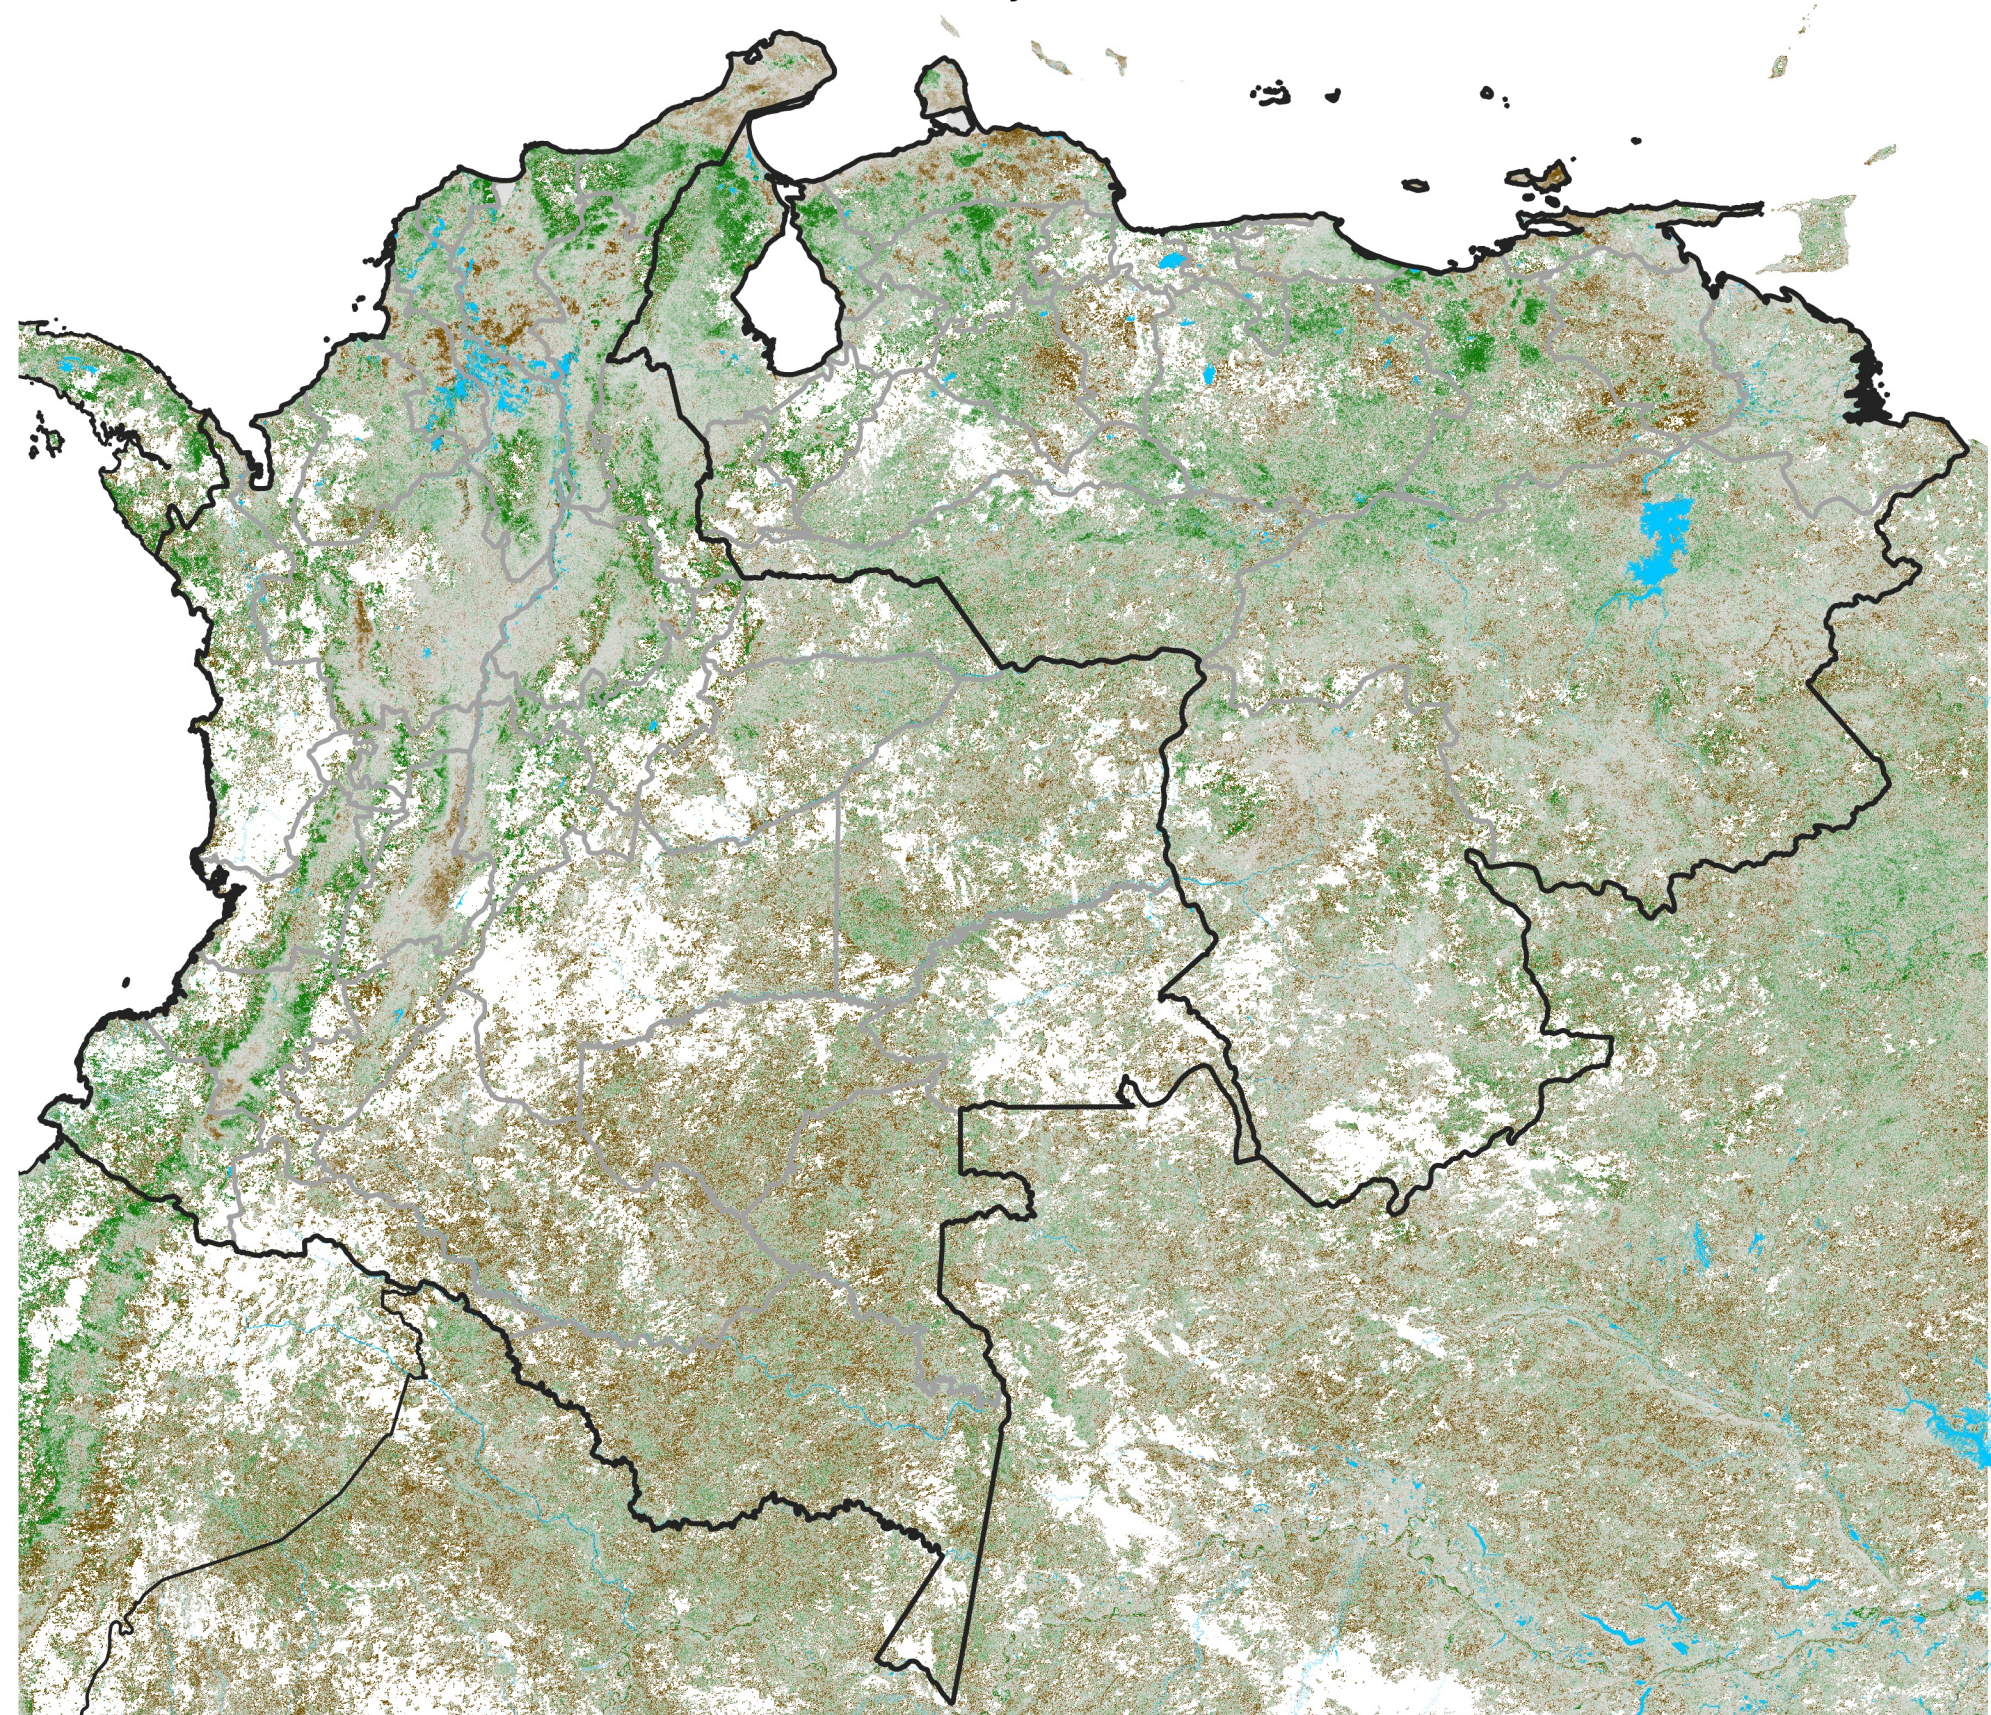

Colombia-Venezuela NDVI Anomaly

2026 minus Mean (2012 - 2021)

Period 29 / May 16 - 25, 2026

NDVI Anomaly

< -0.3 -0.2 -0.1 -0.05 0.05 0.1 0.2 > 0.3

Negative

No Difference

Positive