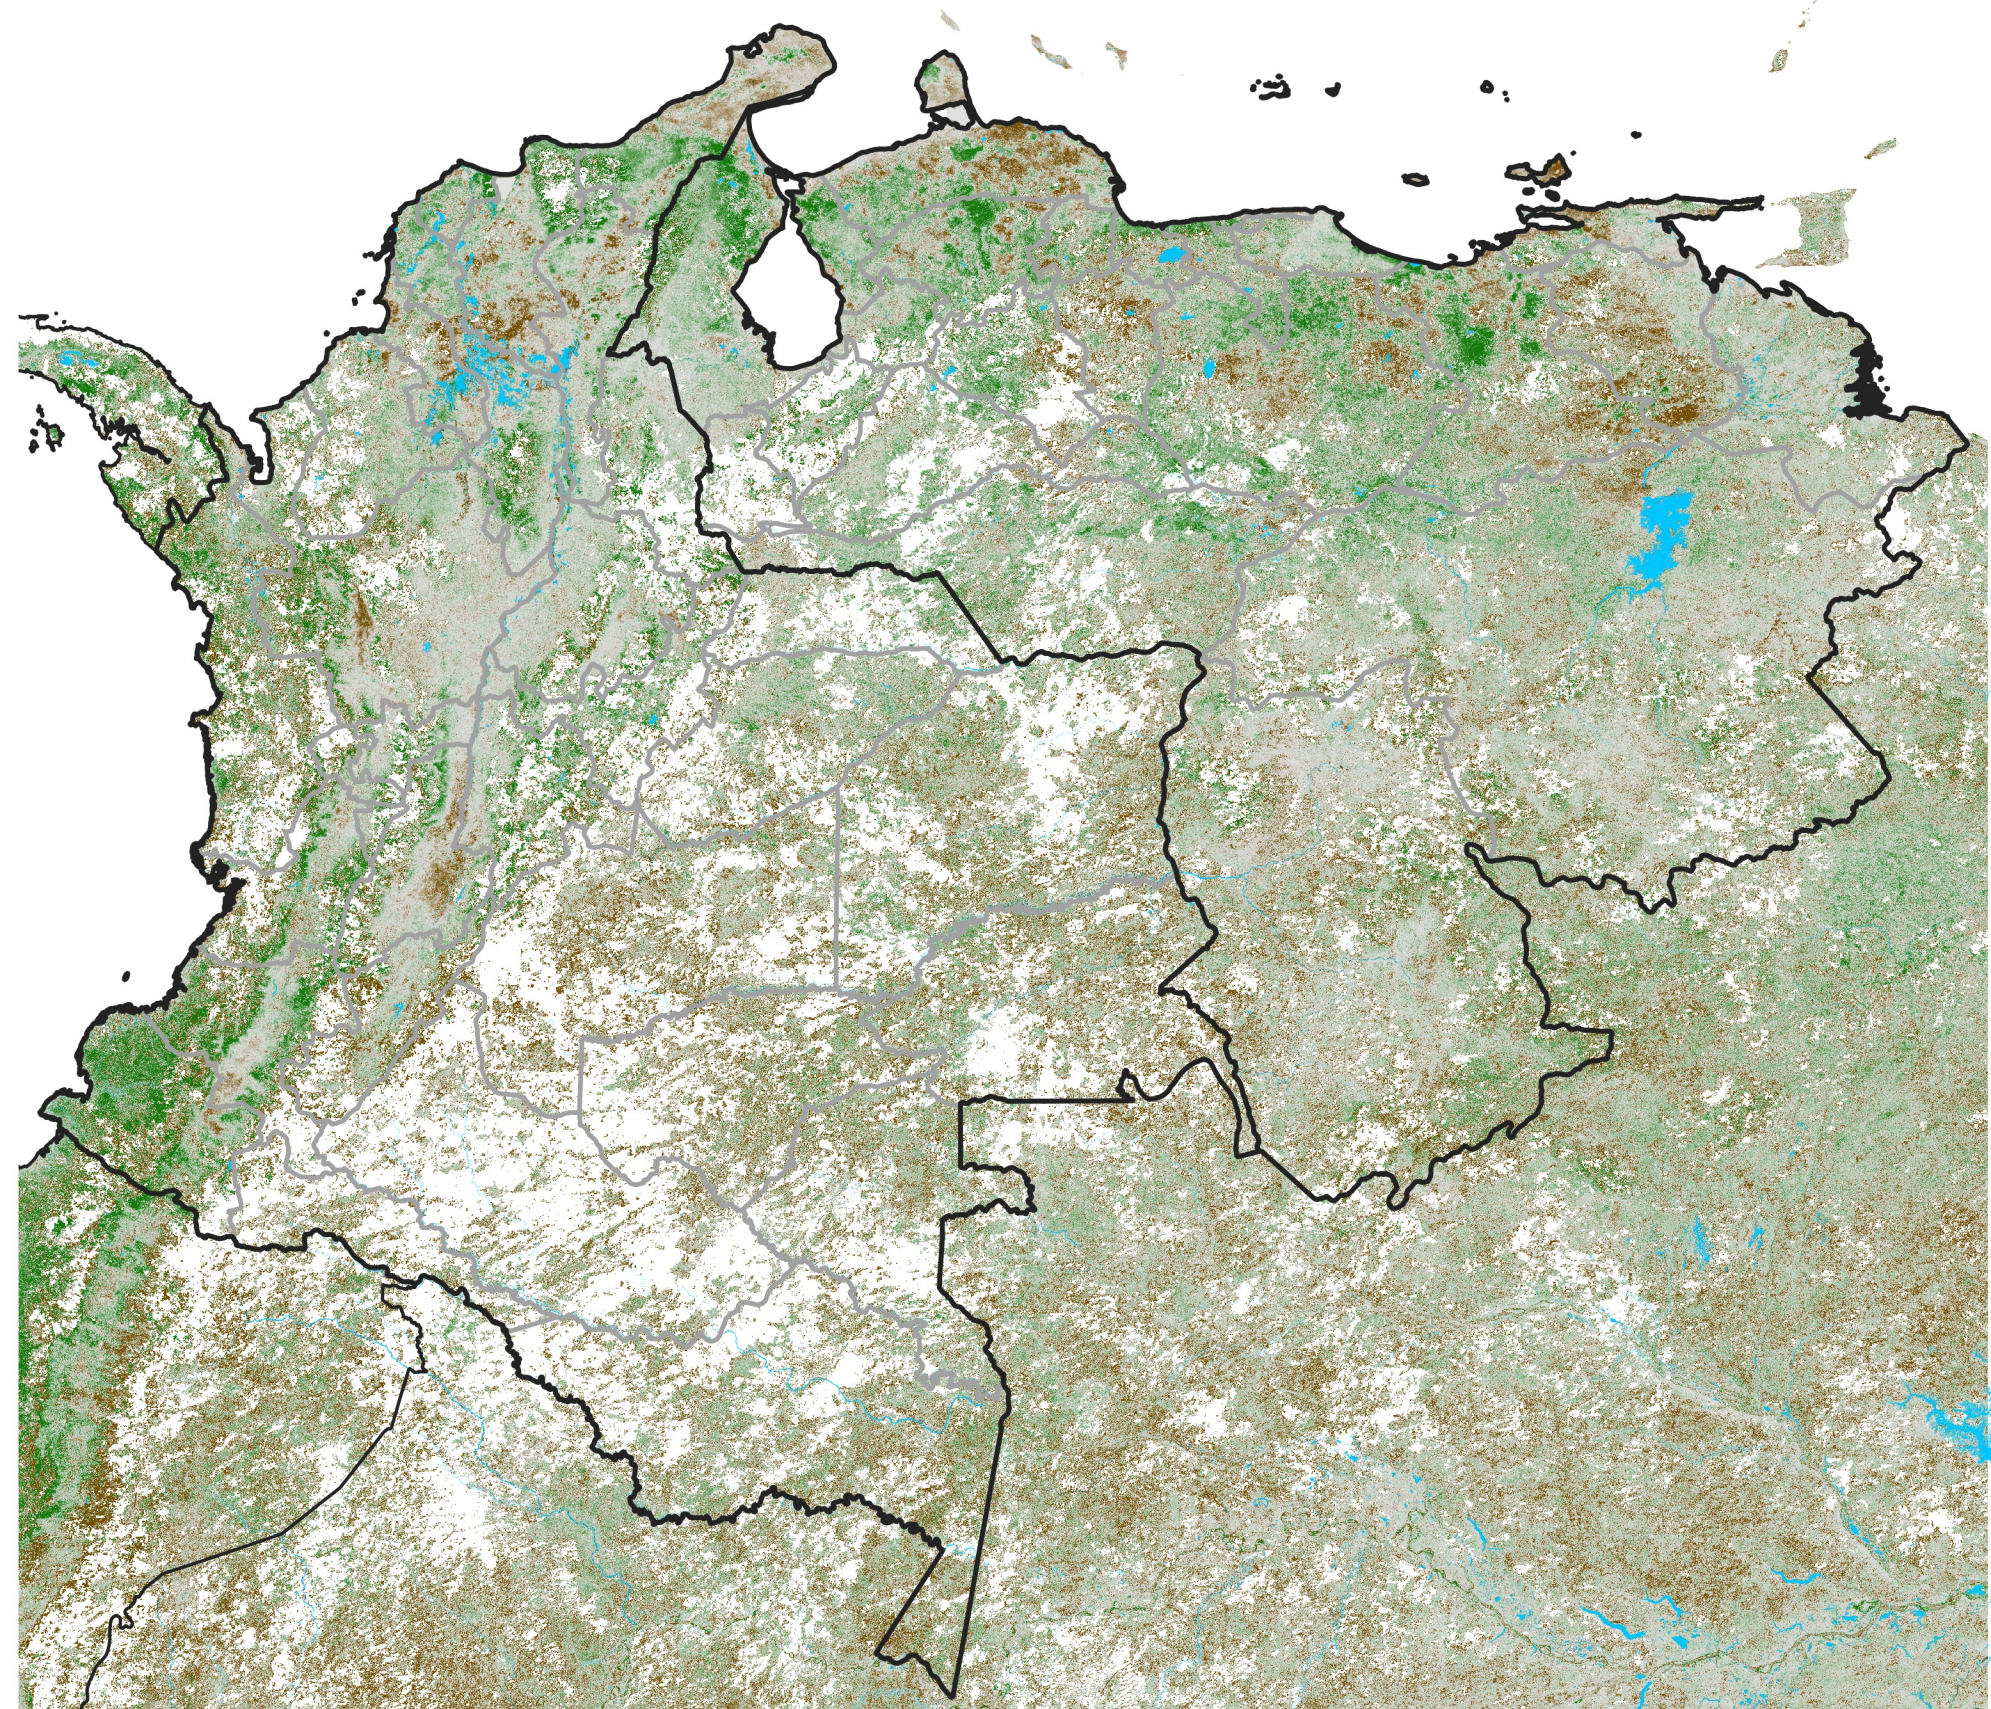

Colombia-Venezuela NDVI Anomaly

2026 minus Mean (2012 - 2021)

Period 30 / May 21 - 31, 2026

NDVI Anomaly

< -0.3 -0.2 -0.1 -0.05 0.05 0.1 0.2 > 0.3

Negative

No Difference

Positive