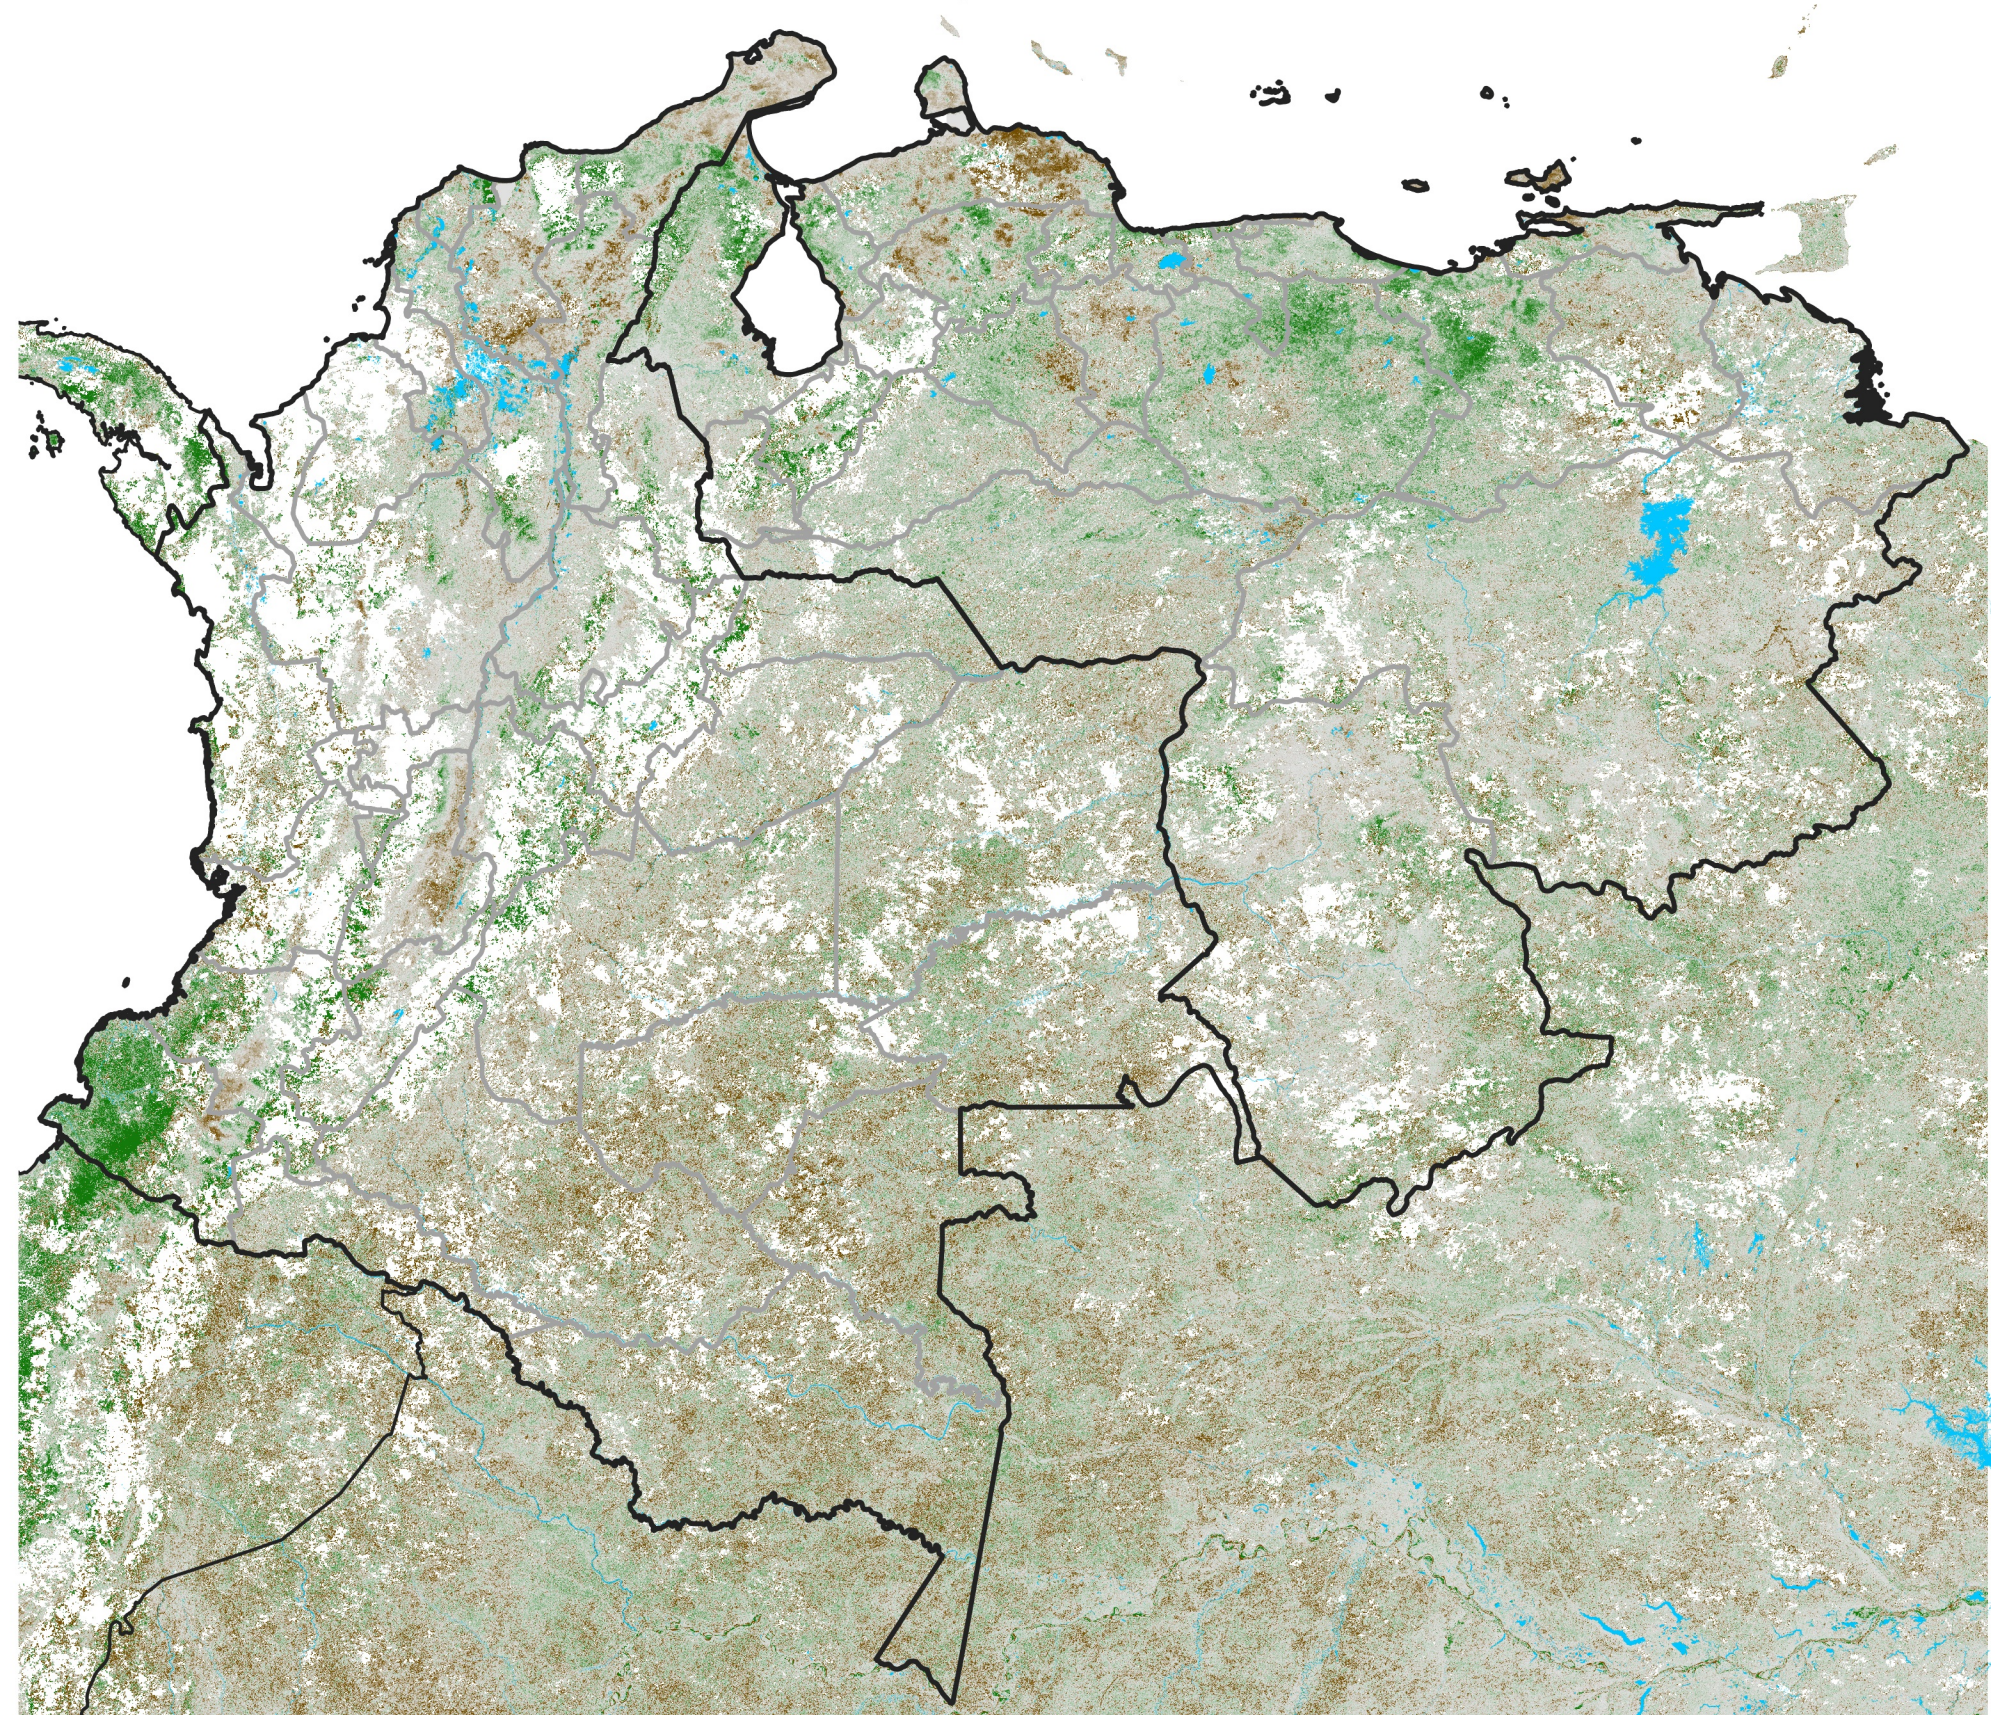

Colombia-Venezuela NDVI Anomaly

2026 minus Mean (2012 - 2021)

Period 32 / Jun 01 - 10, 2026

NDVI Anomaly

< -0.3 -0.2 -0.1 -0.05 0.05 0.1 0.2 > 0.3

Negative

No Difference

Positive