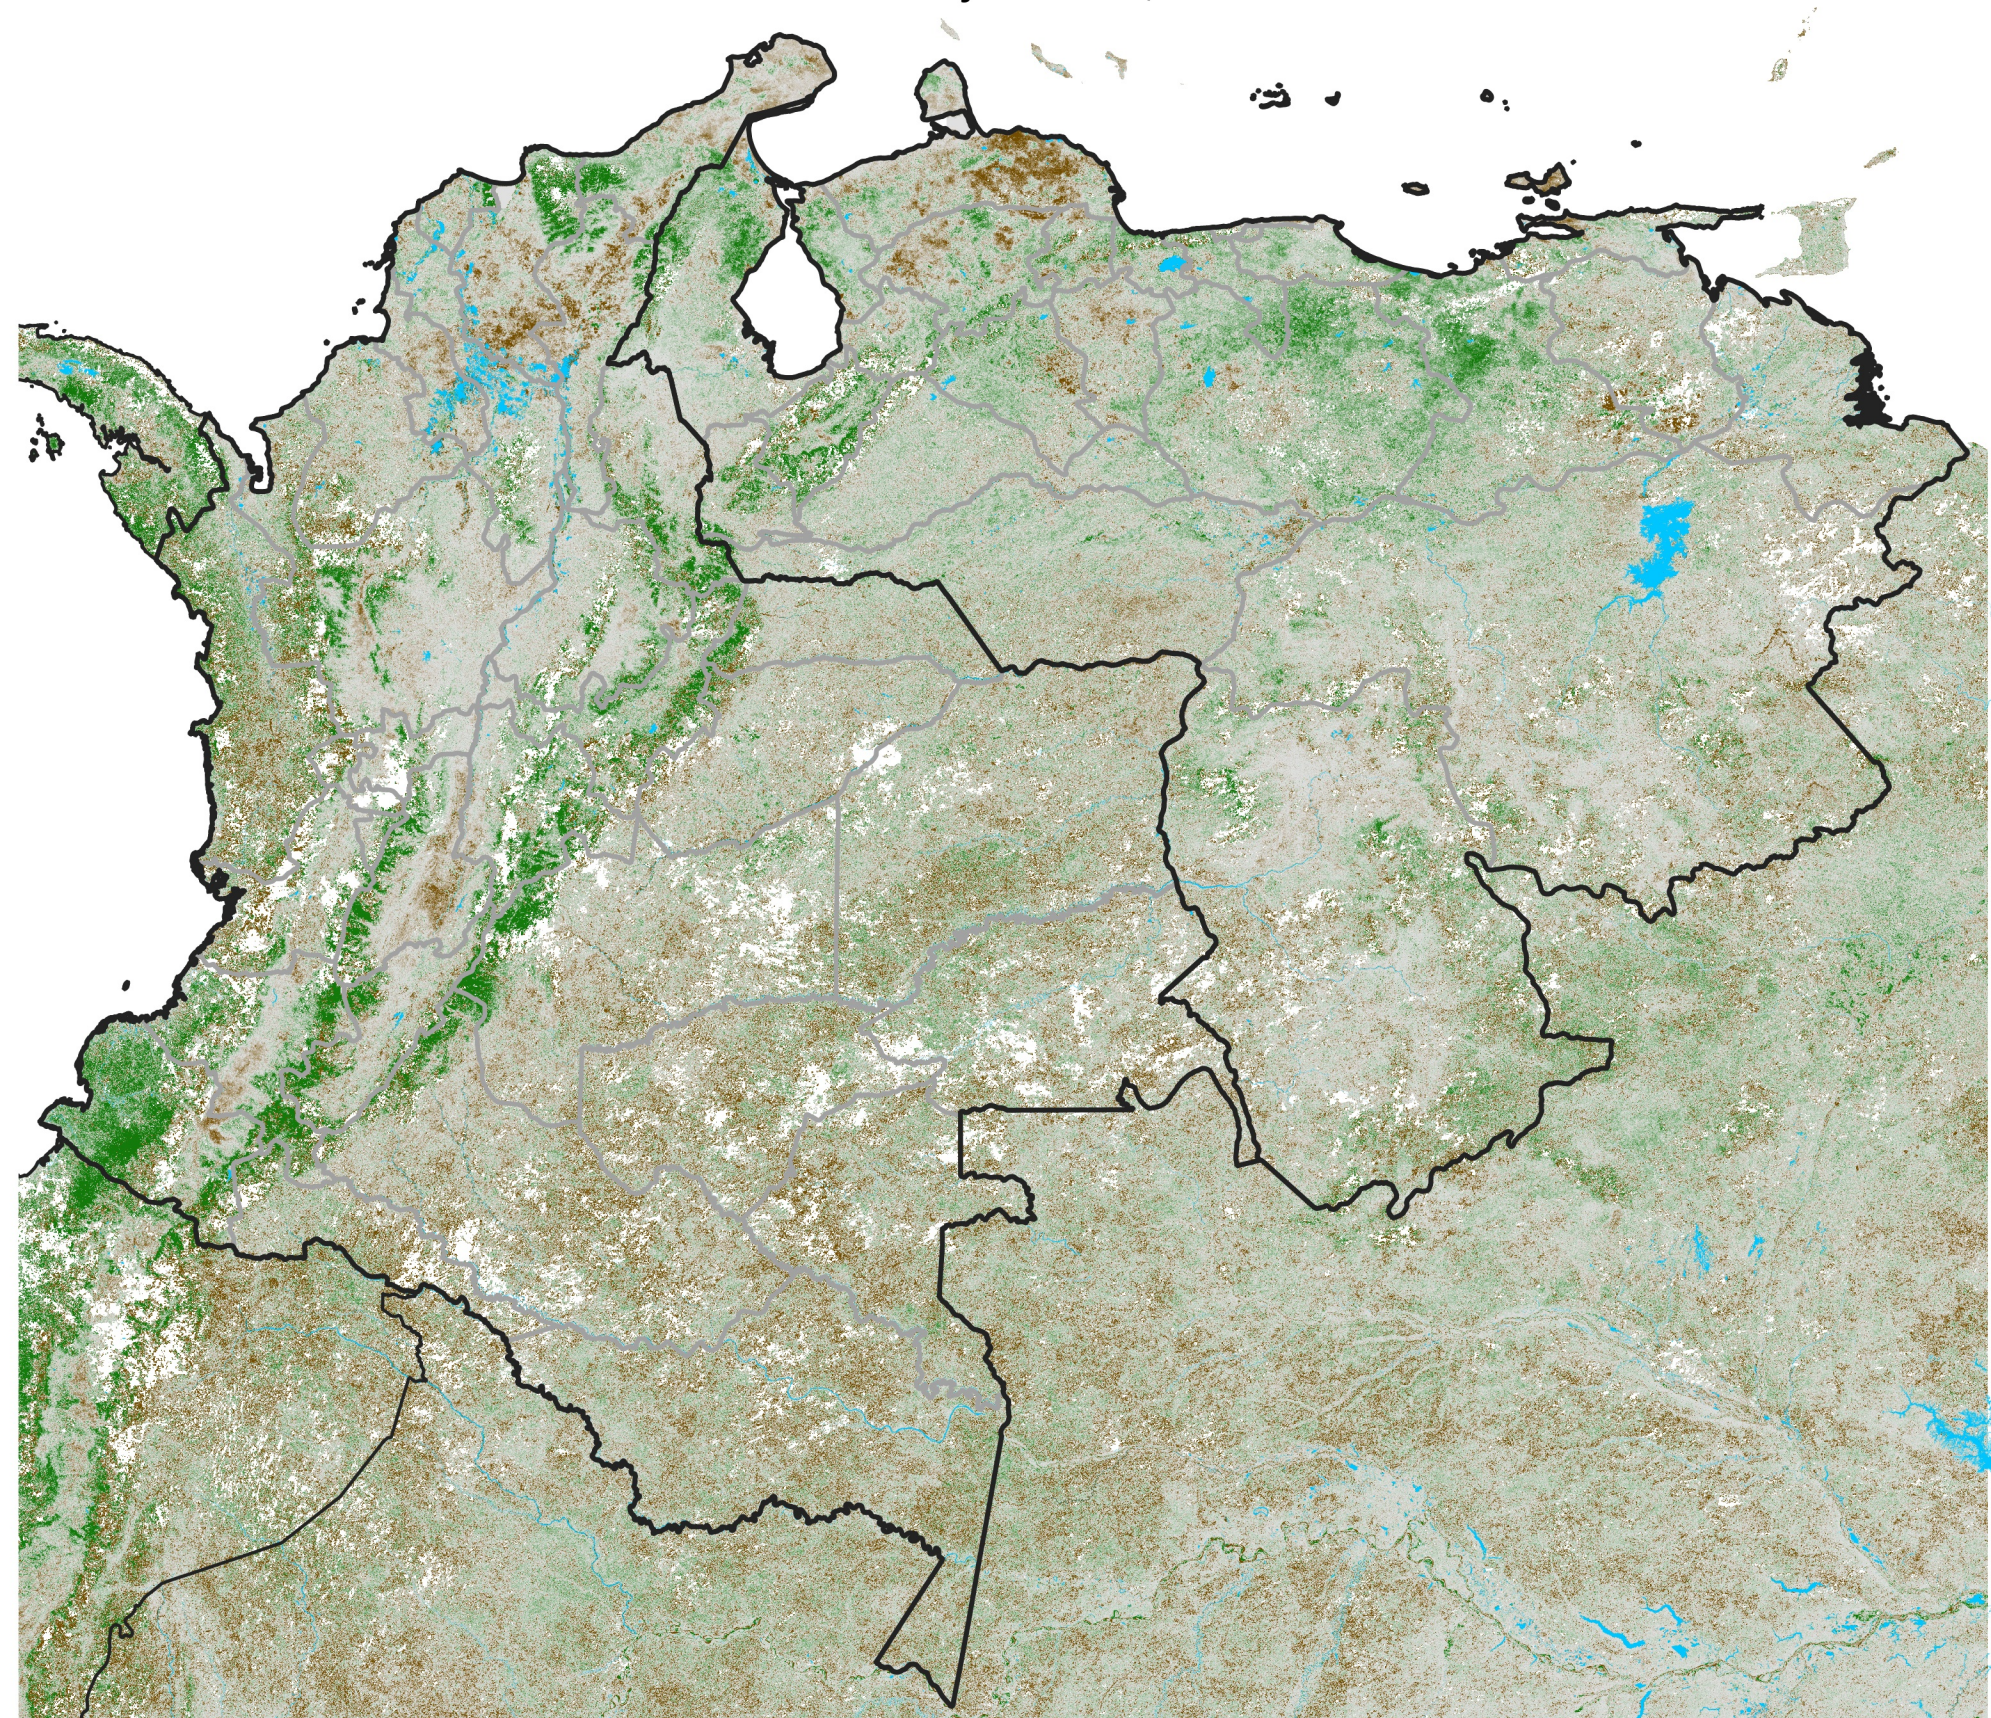

Colombia-Venezuela NDVI Anomaly

2026 minus Mean (2012 - 2021)

Period 33 / Jun 06 - 15, 2026

NDVI Anomaly

< -0.3 -0.2 -0.1 -0.05 0.05 0.1 0.2 > 0.3

Negative

No Difference

Positive