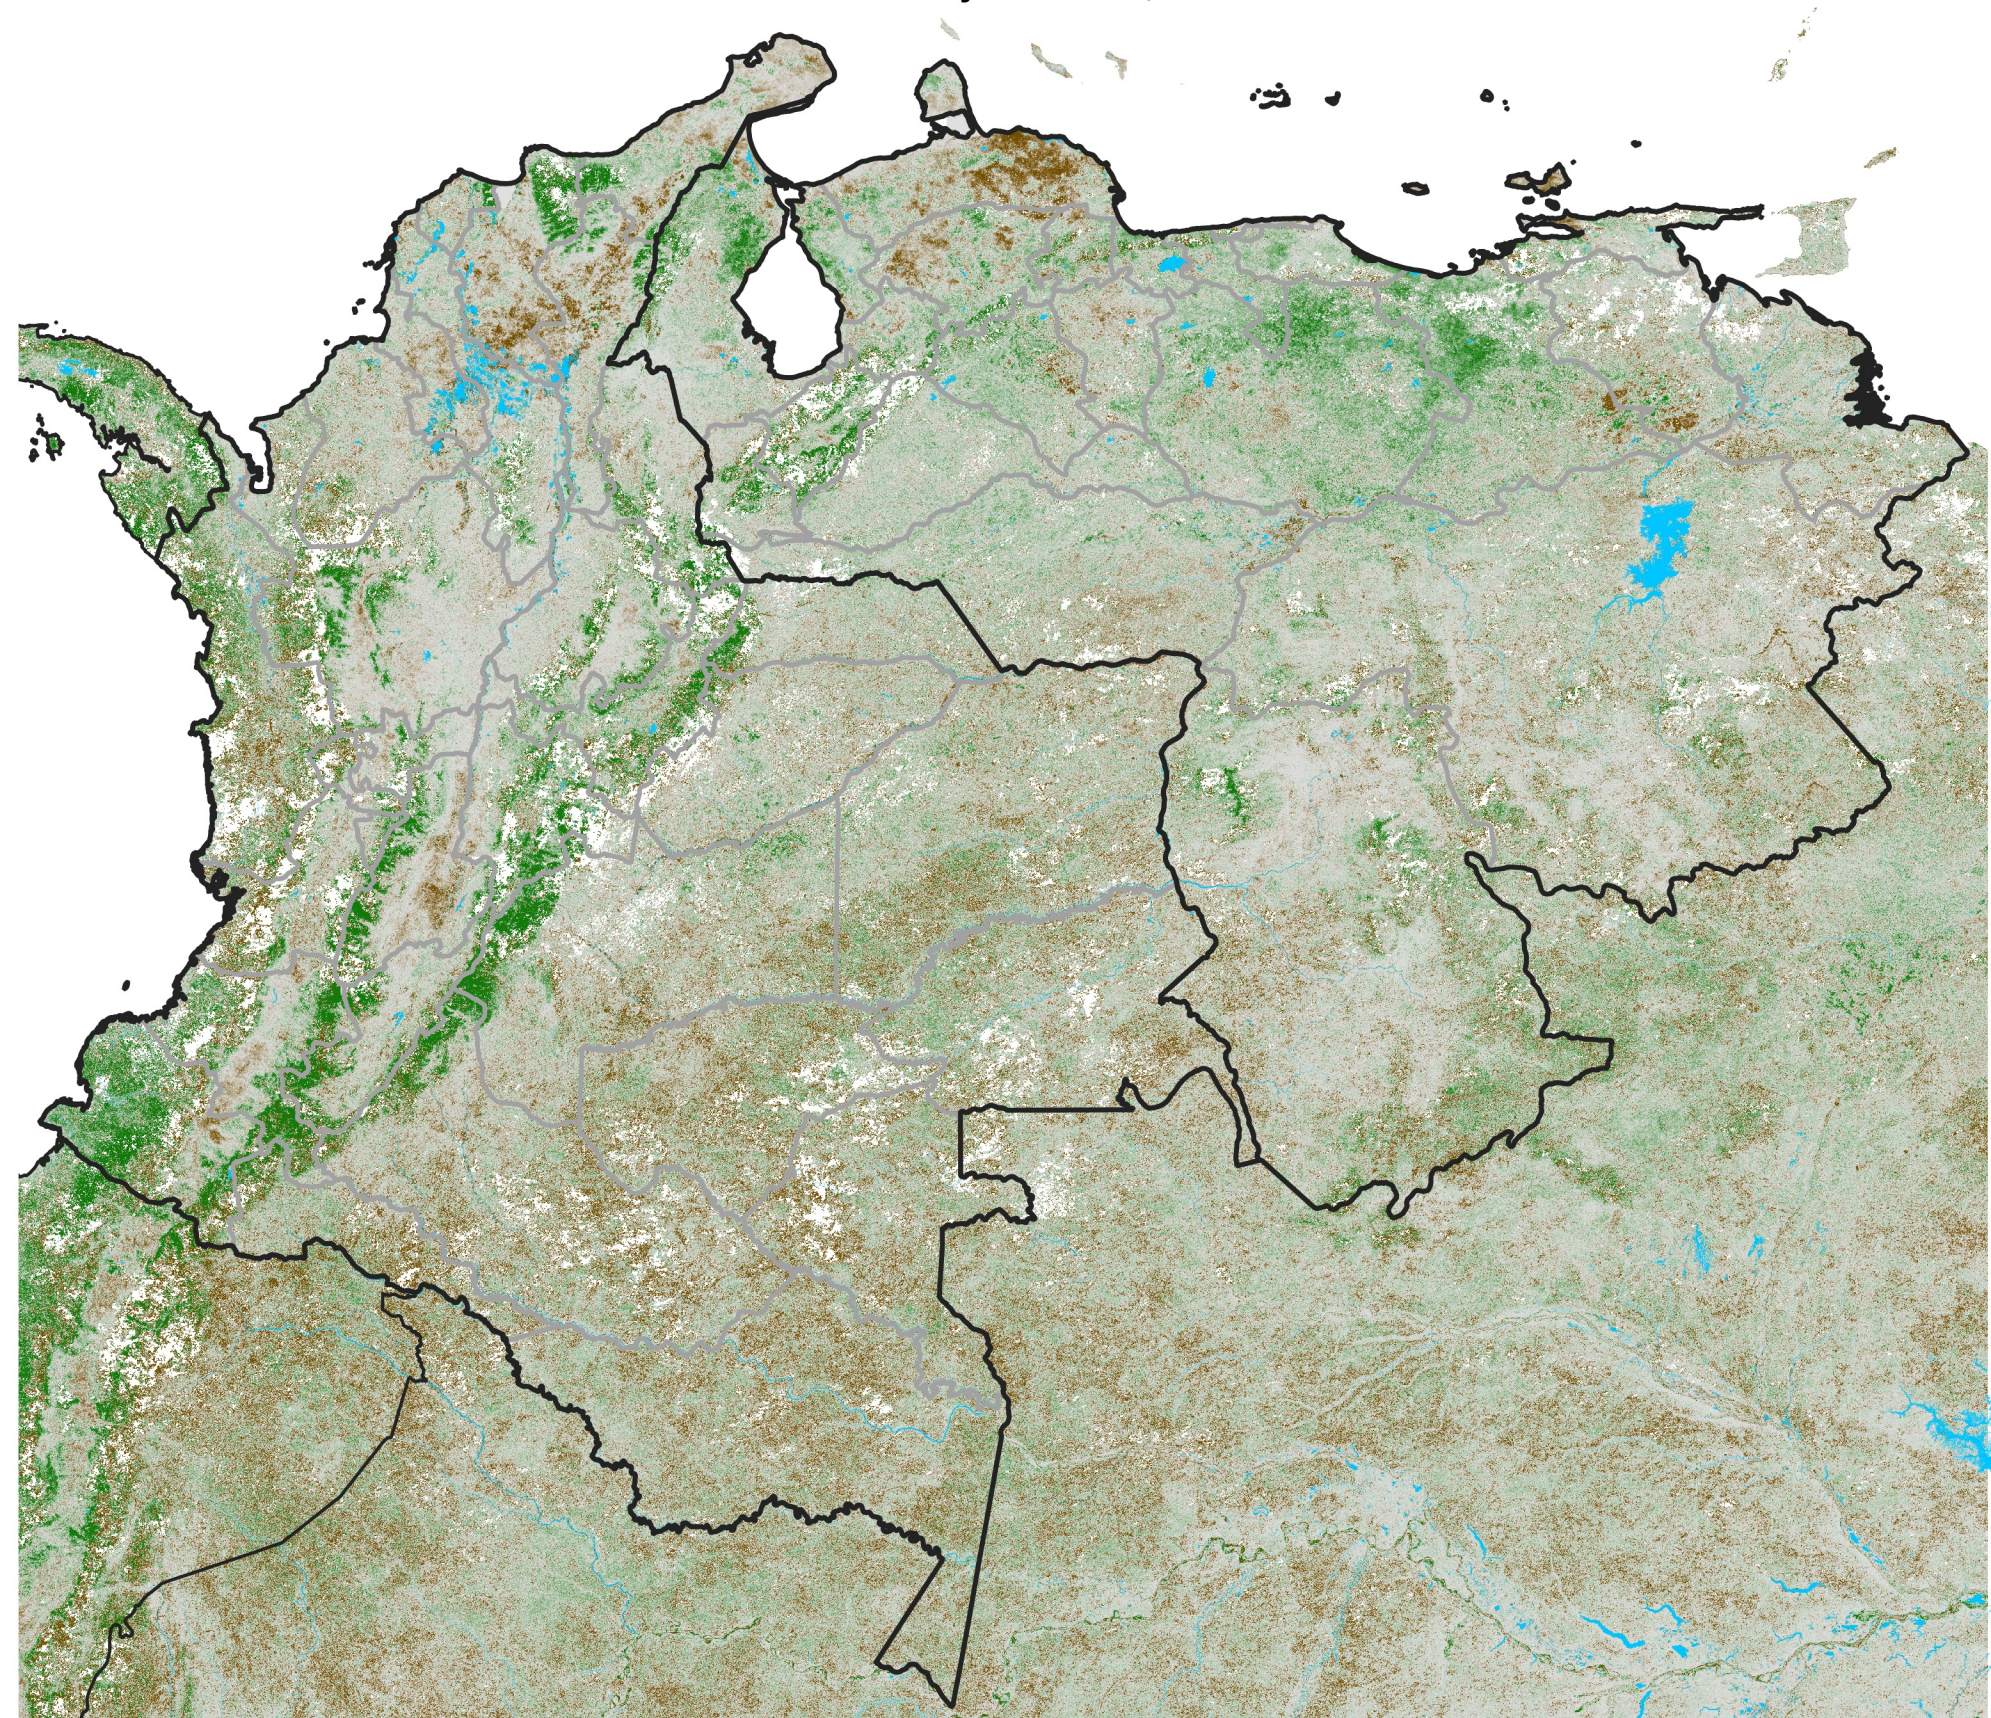

Colombia-Venezuela NDVI Anomaly

2026 minus Mean (2012 - 2021)

Period 34 / Jun 11 - 20, 2026

NDVI Anomaly

< -0.3 -0.2 -0.1 -0.05 0.05 0.1 0.2 > 0.3

Negative

No Difference

Positive