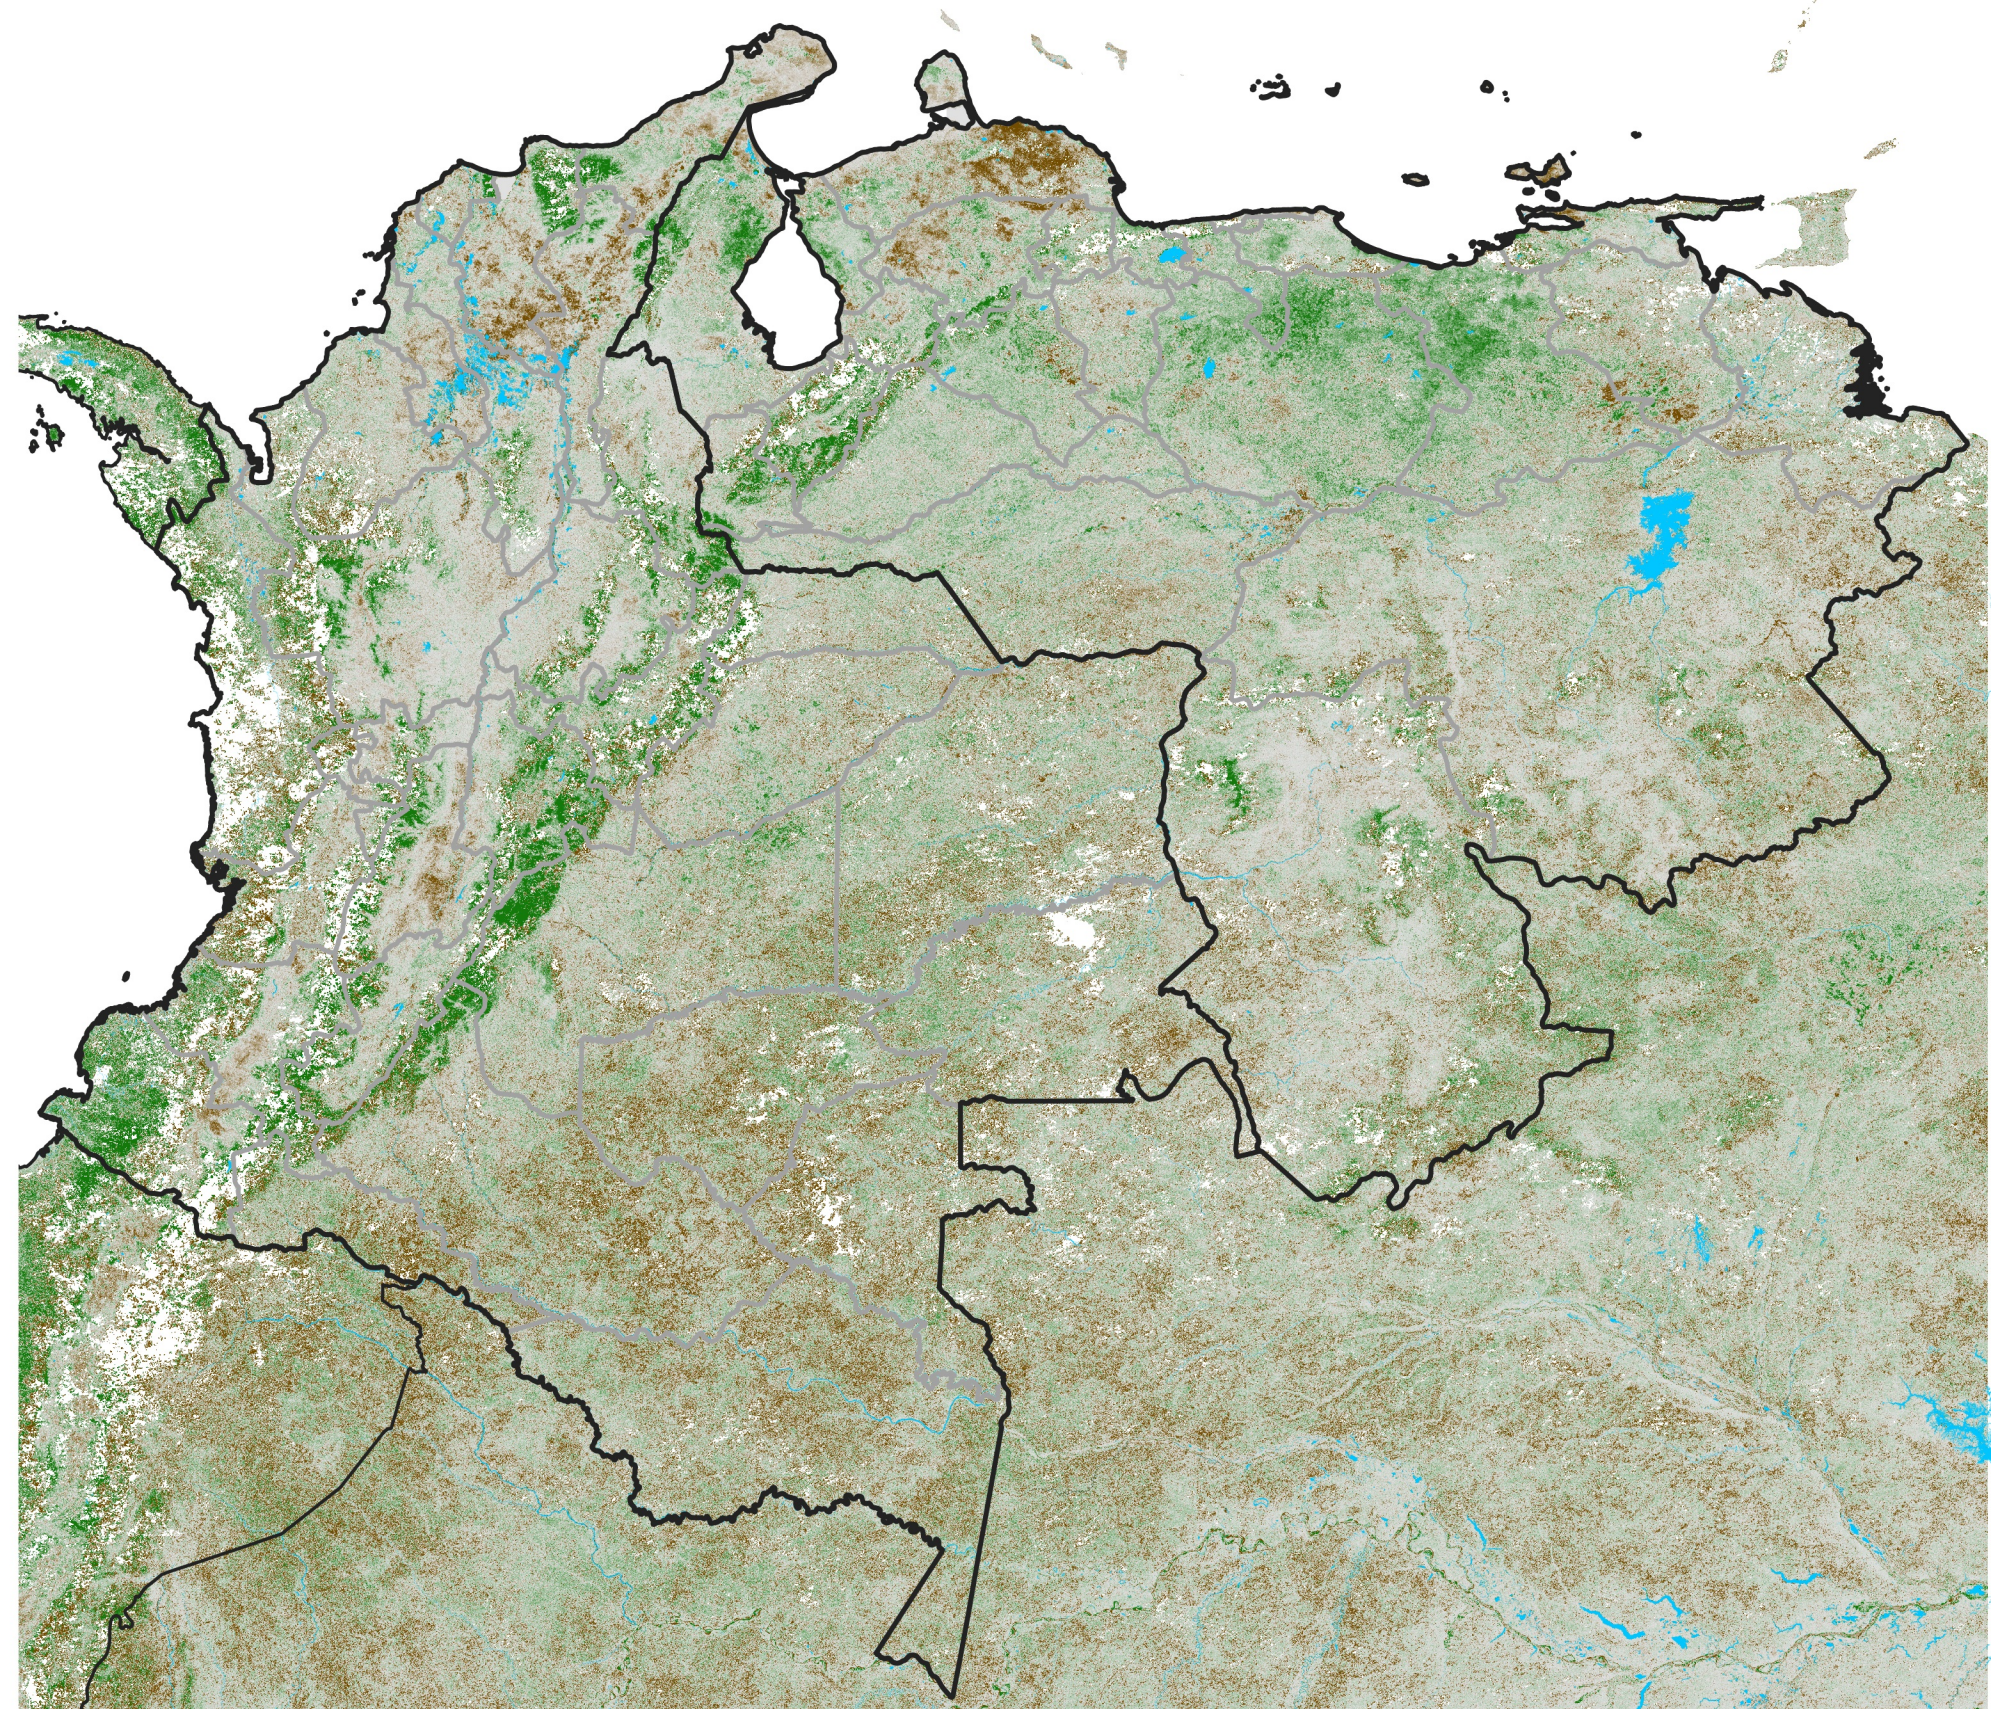

Colombia-Venezuela NDVI Anomaly

2026 minus Mean (2012 - 2021)

Period 35 / Jun 16 - 25, 2026

NDVI Anomaly

< -0.3 -0.2 -0.1 -0.05 0.05 0.1 0.2 > 0.3

Negative

No Difference

Positive