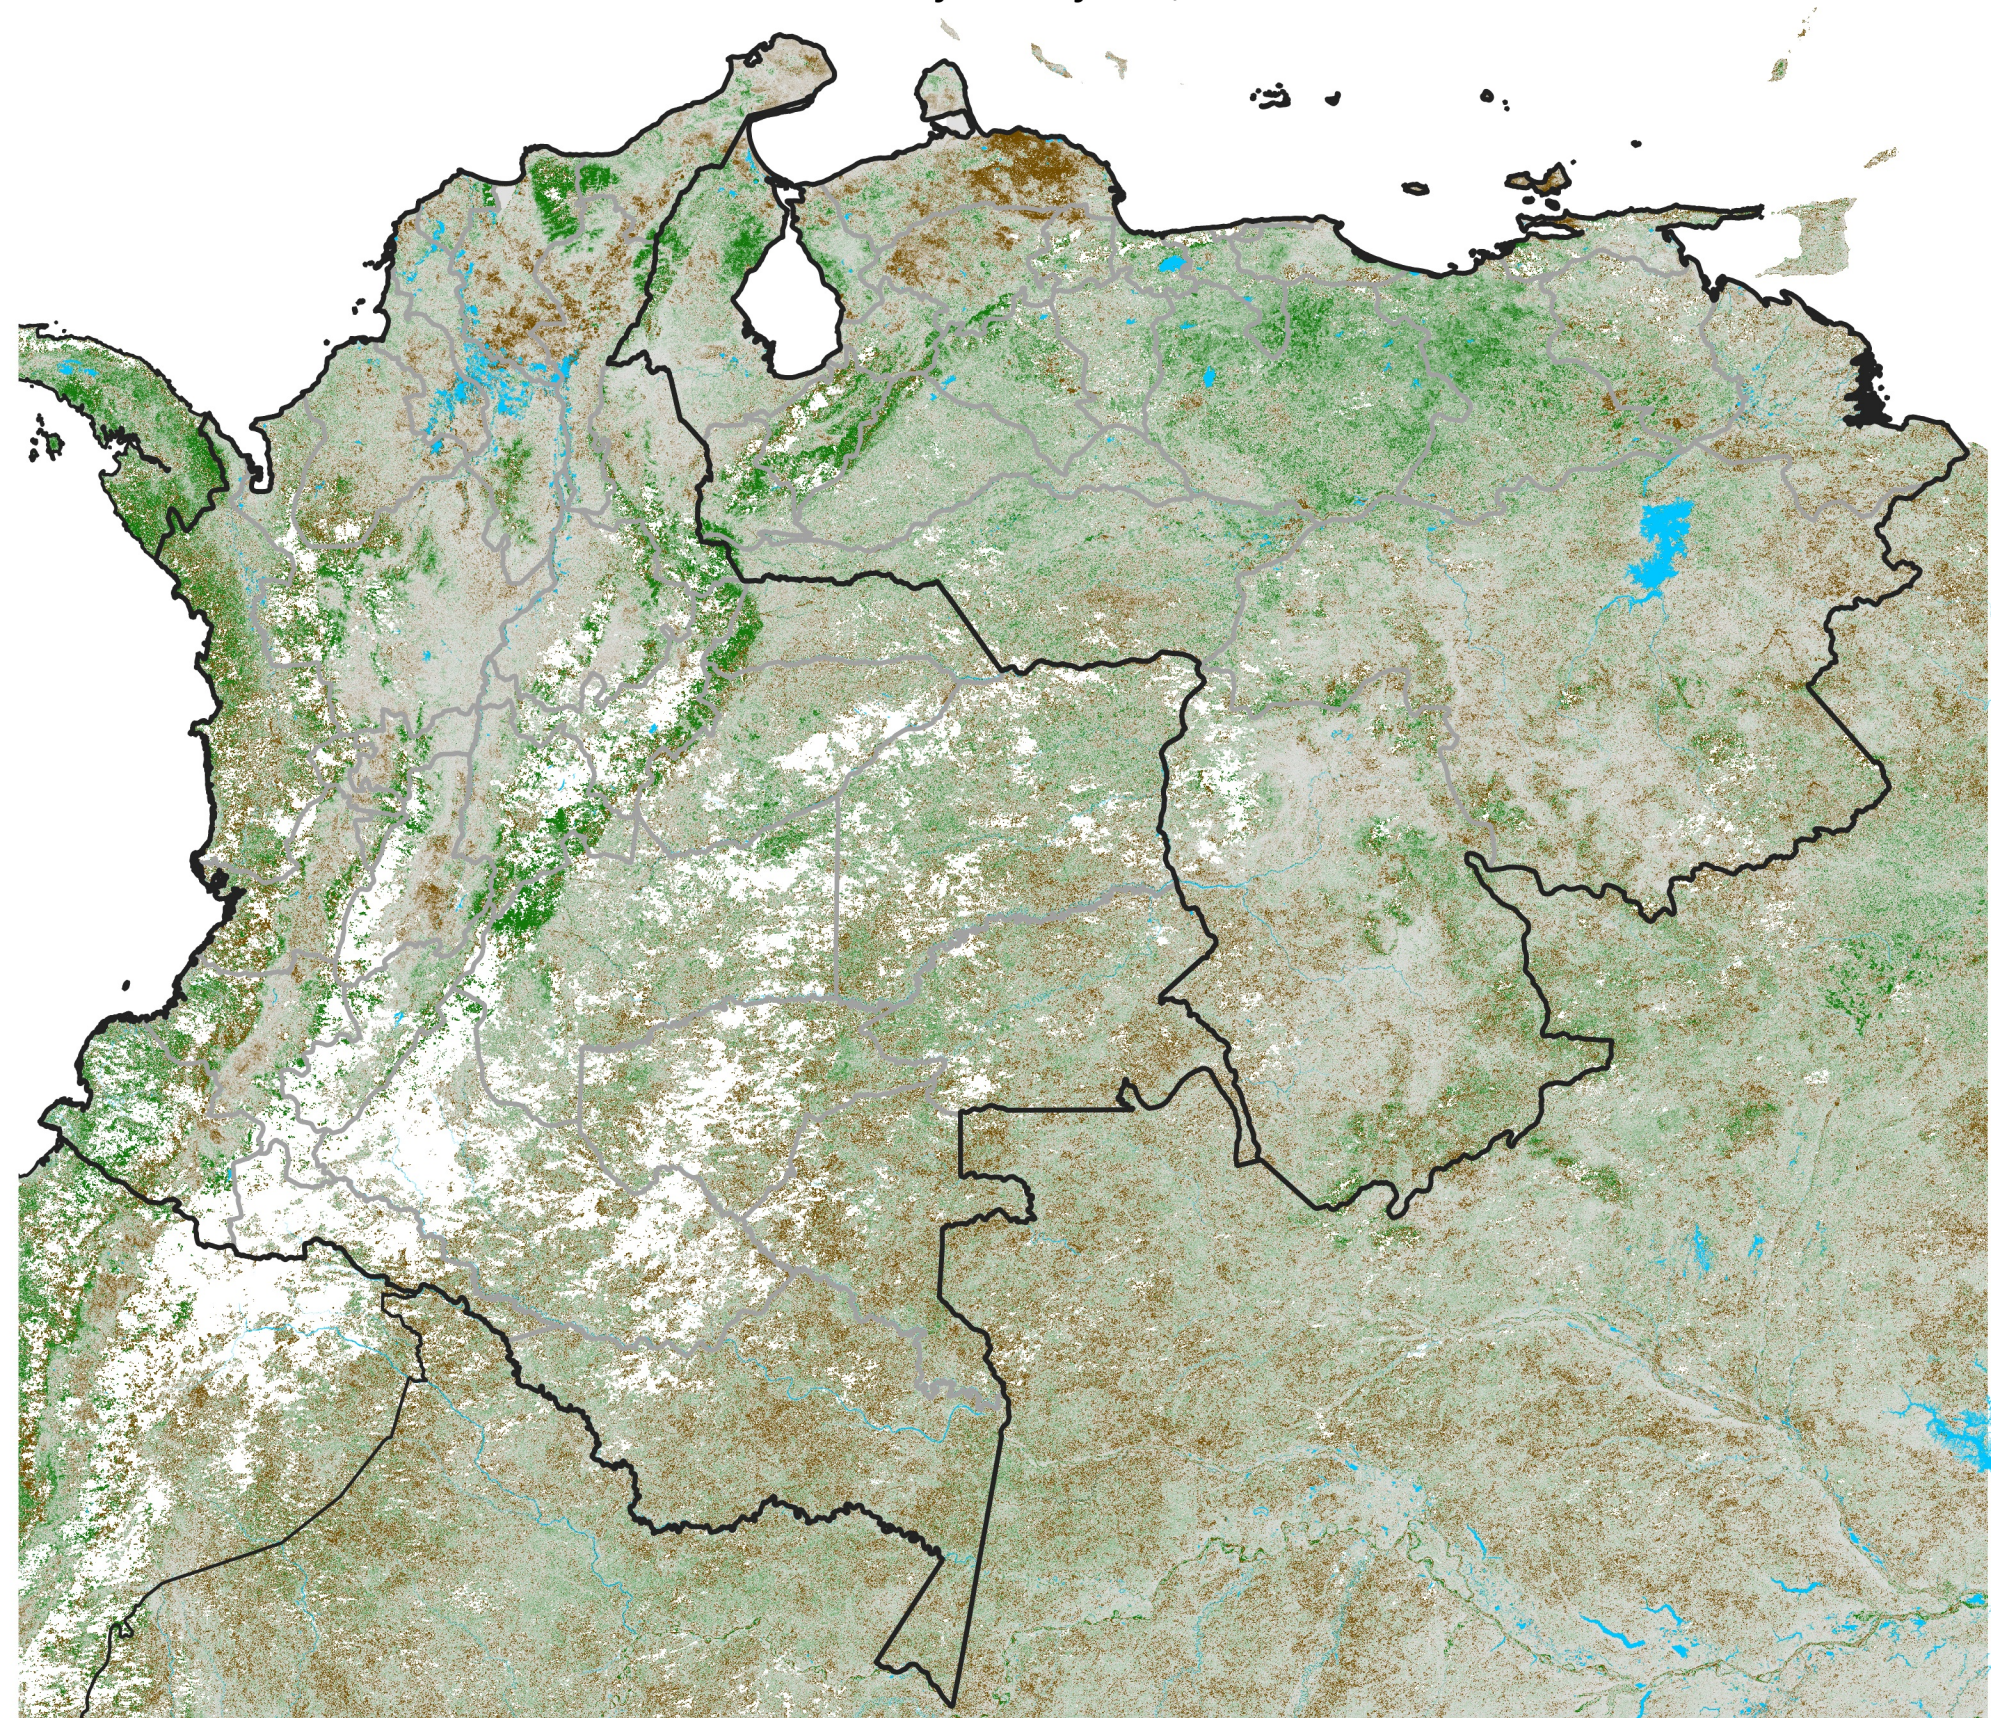

Colombia-Venezuela NDVI Anomaly

2026 minus Mean (2012 - 2021)

Period 37 / Jun 26 - Jul 05, 2026

NDVI Anomaly

< -0.3 -0.2 -0.1 -0.05 0.05 0.1 0.2 > 0.3

Negative

No Difference

Positive