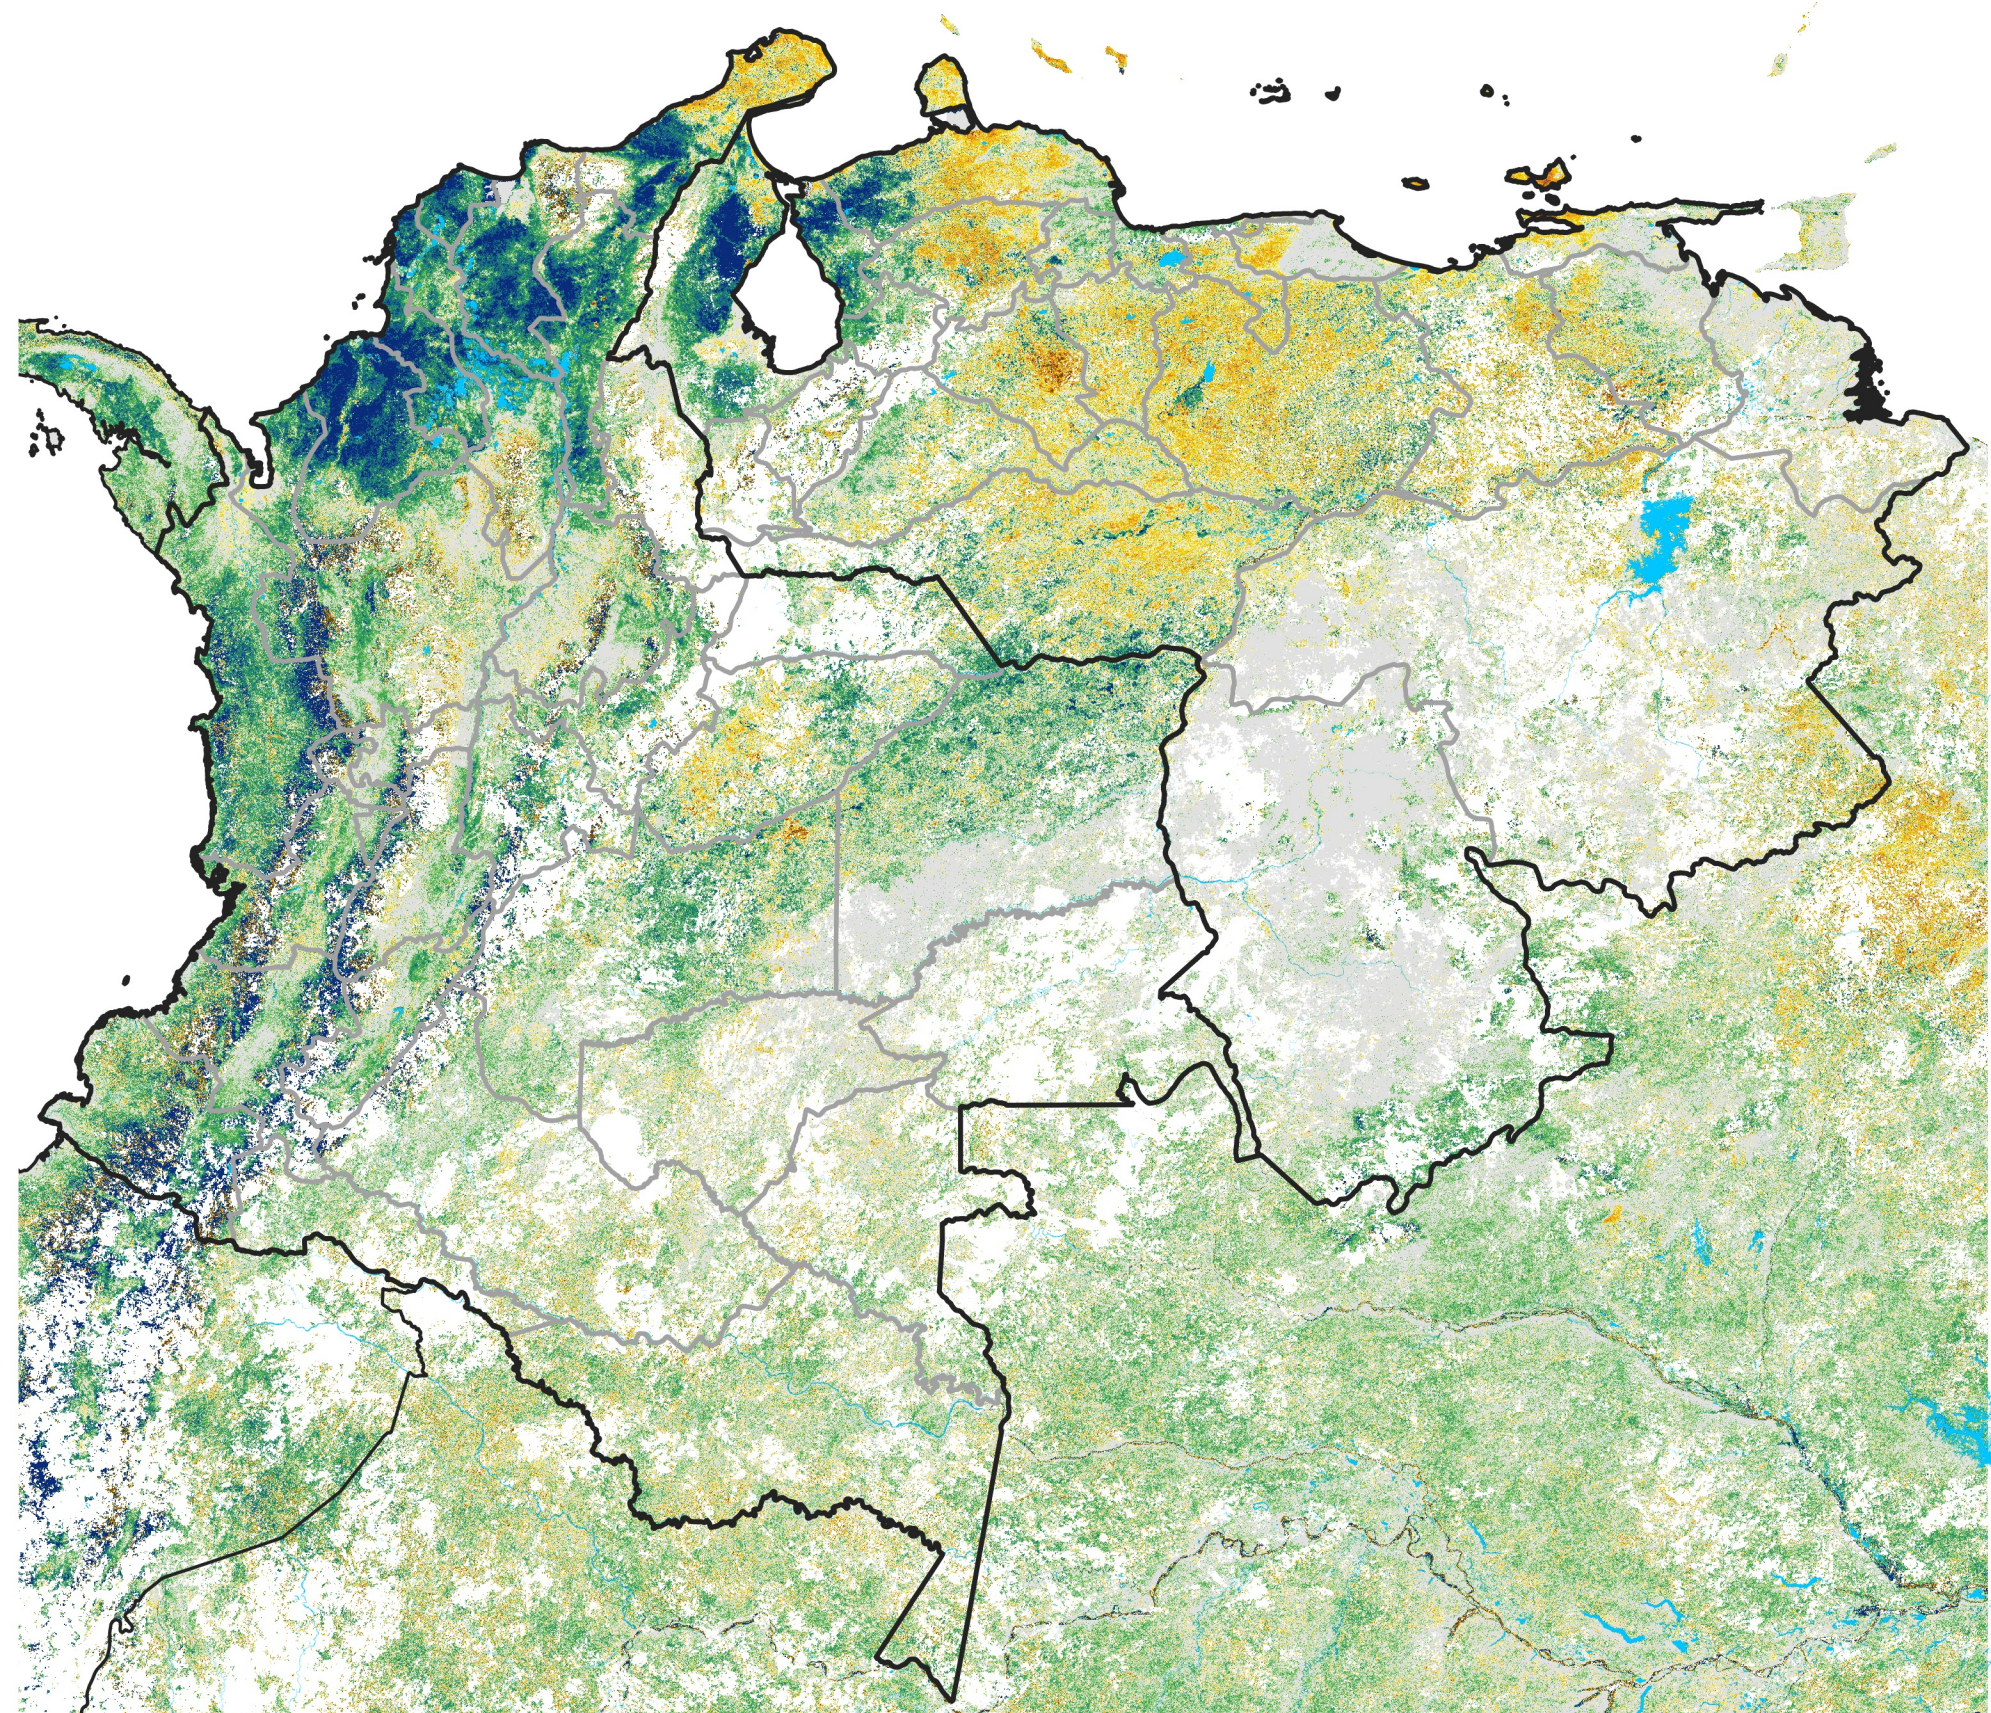

Colombia-Venezuela Percent of Mean NDVI

2026 / Mean (2012 - 2021)
Period 15 / Mar 06 - 15, 2026

Percent of Normal