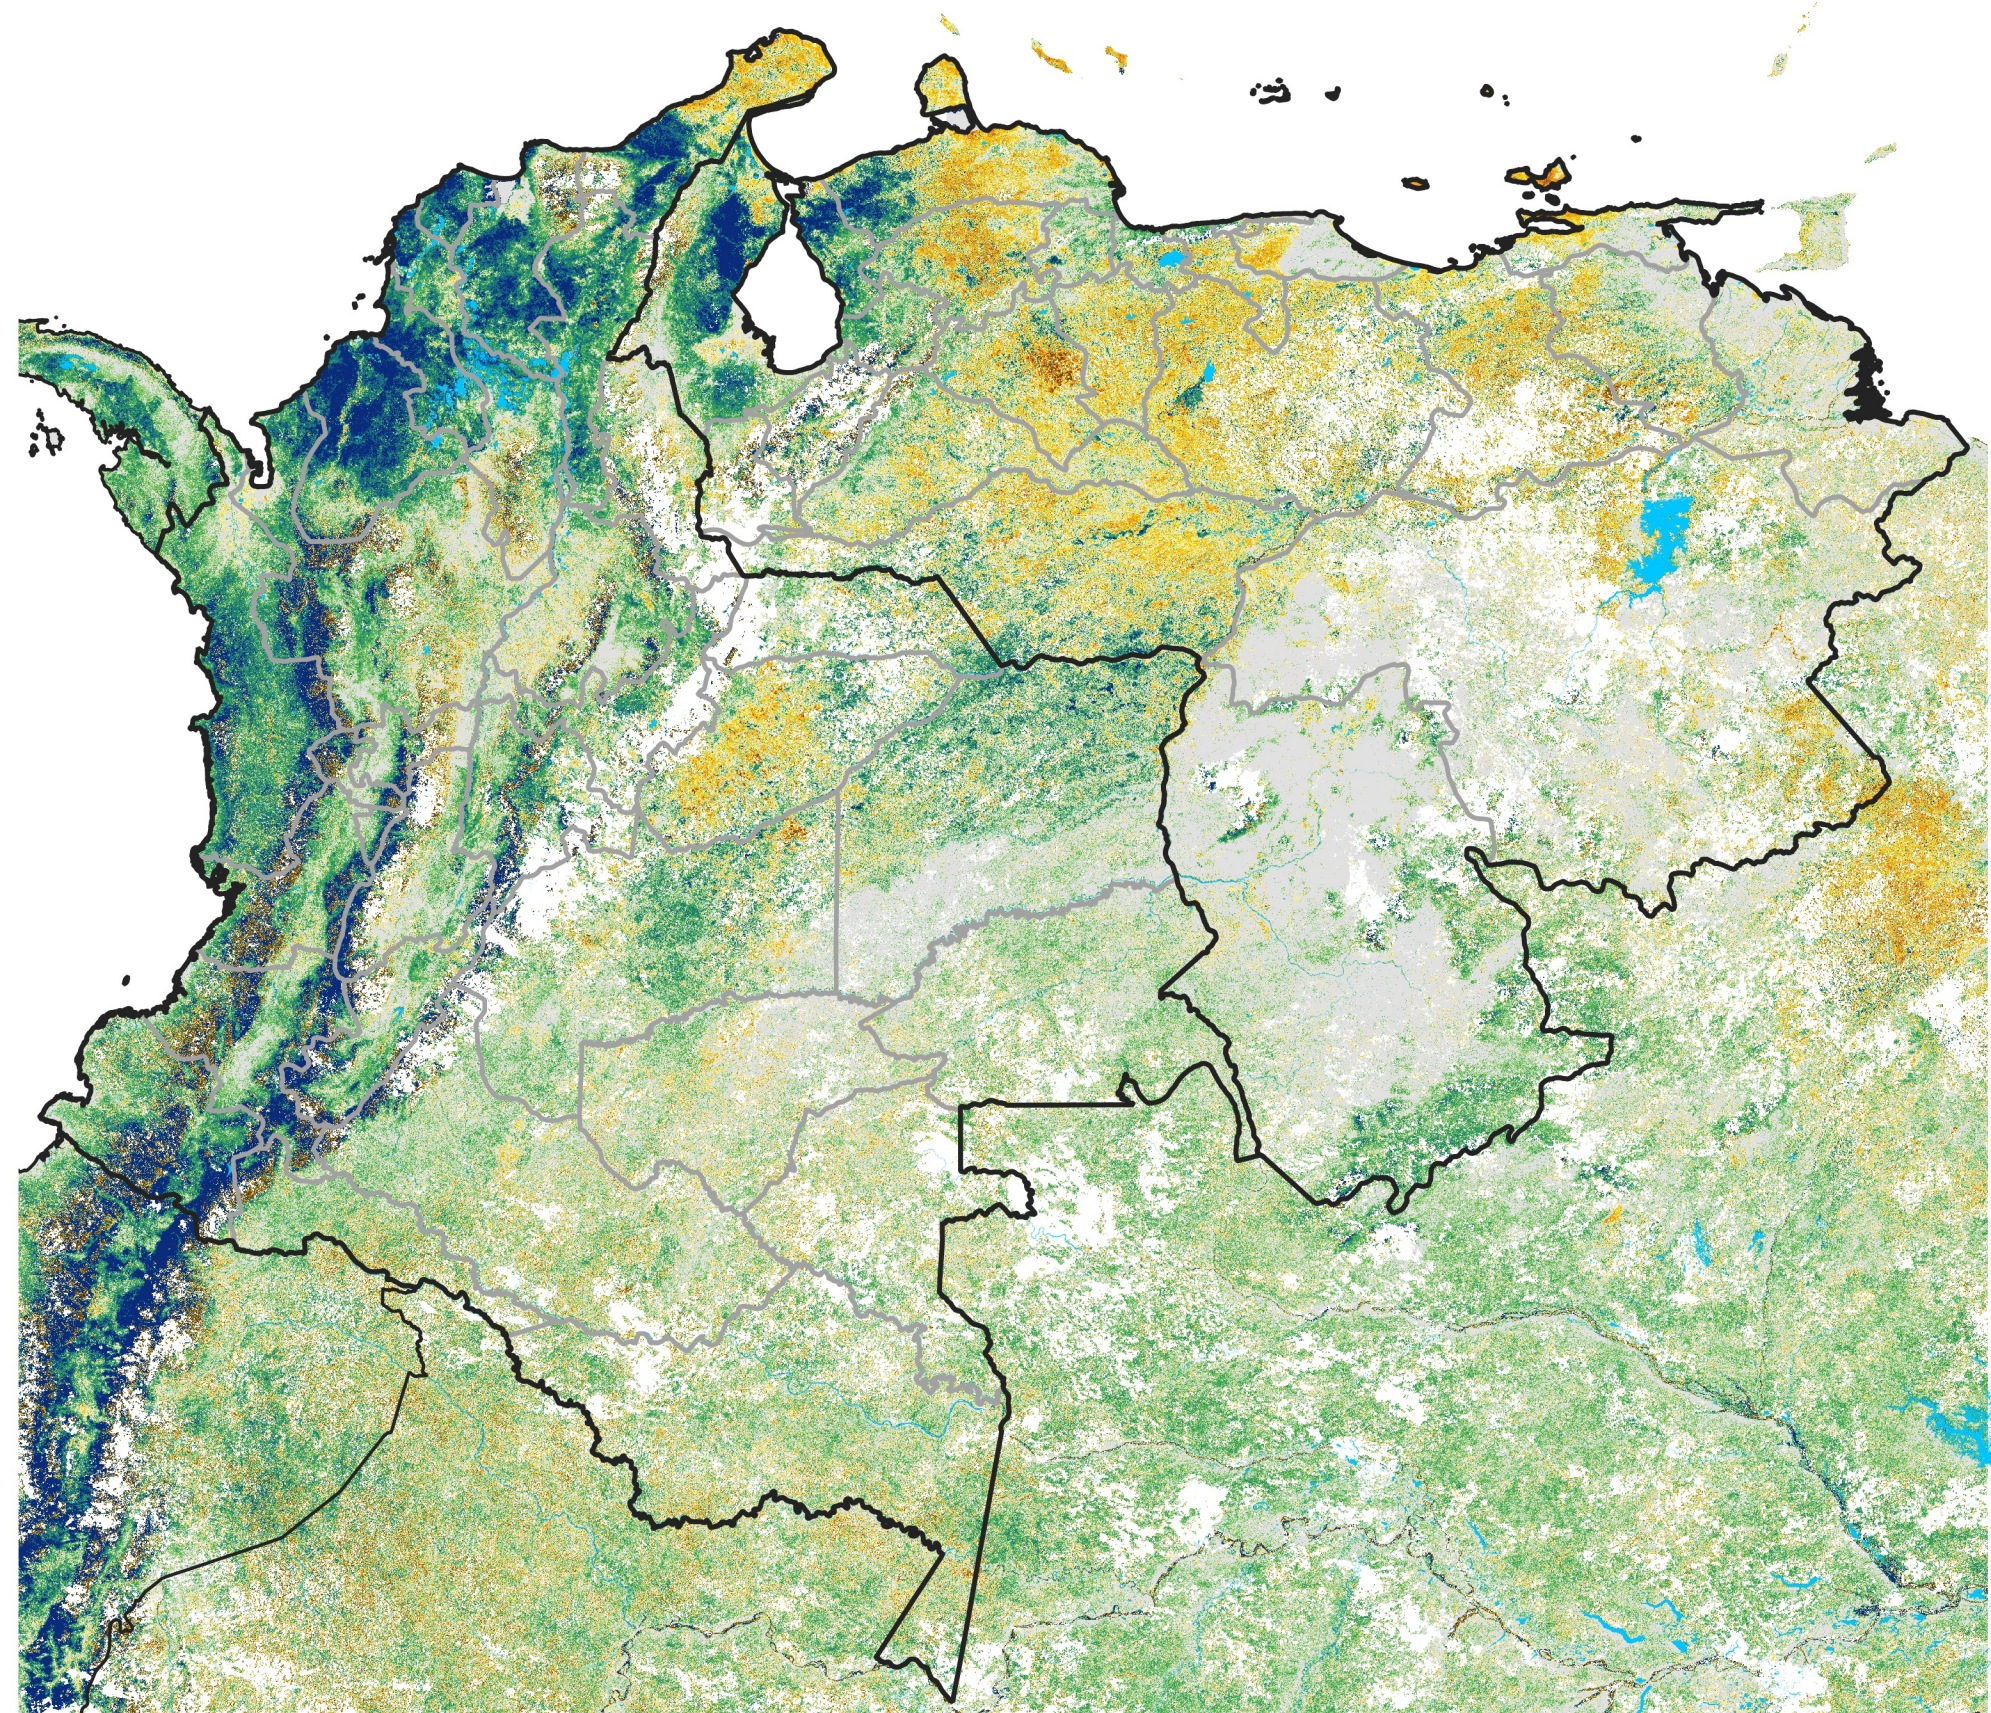

Colombia-Venezuela Percent of Mean NDVI

2026 / Mean (2012 - 2021)
Period 16 / Mar 11 - 20, 2026

Percent of Normal