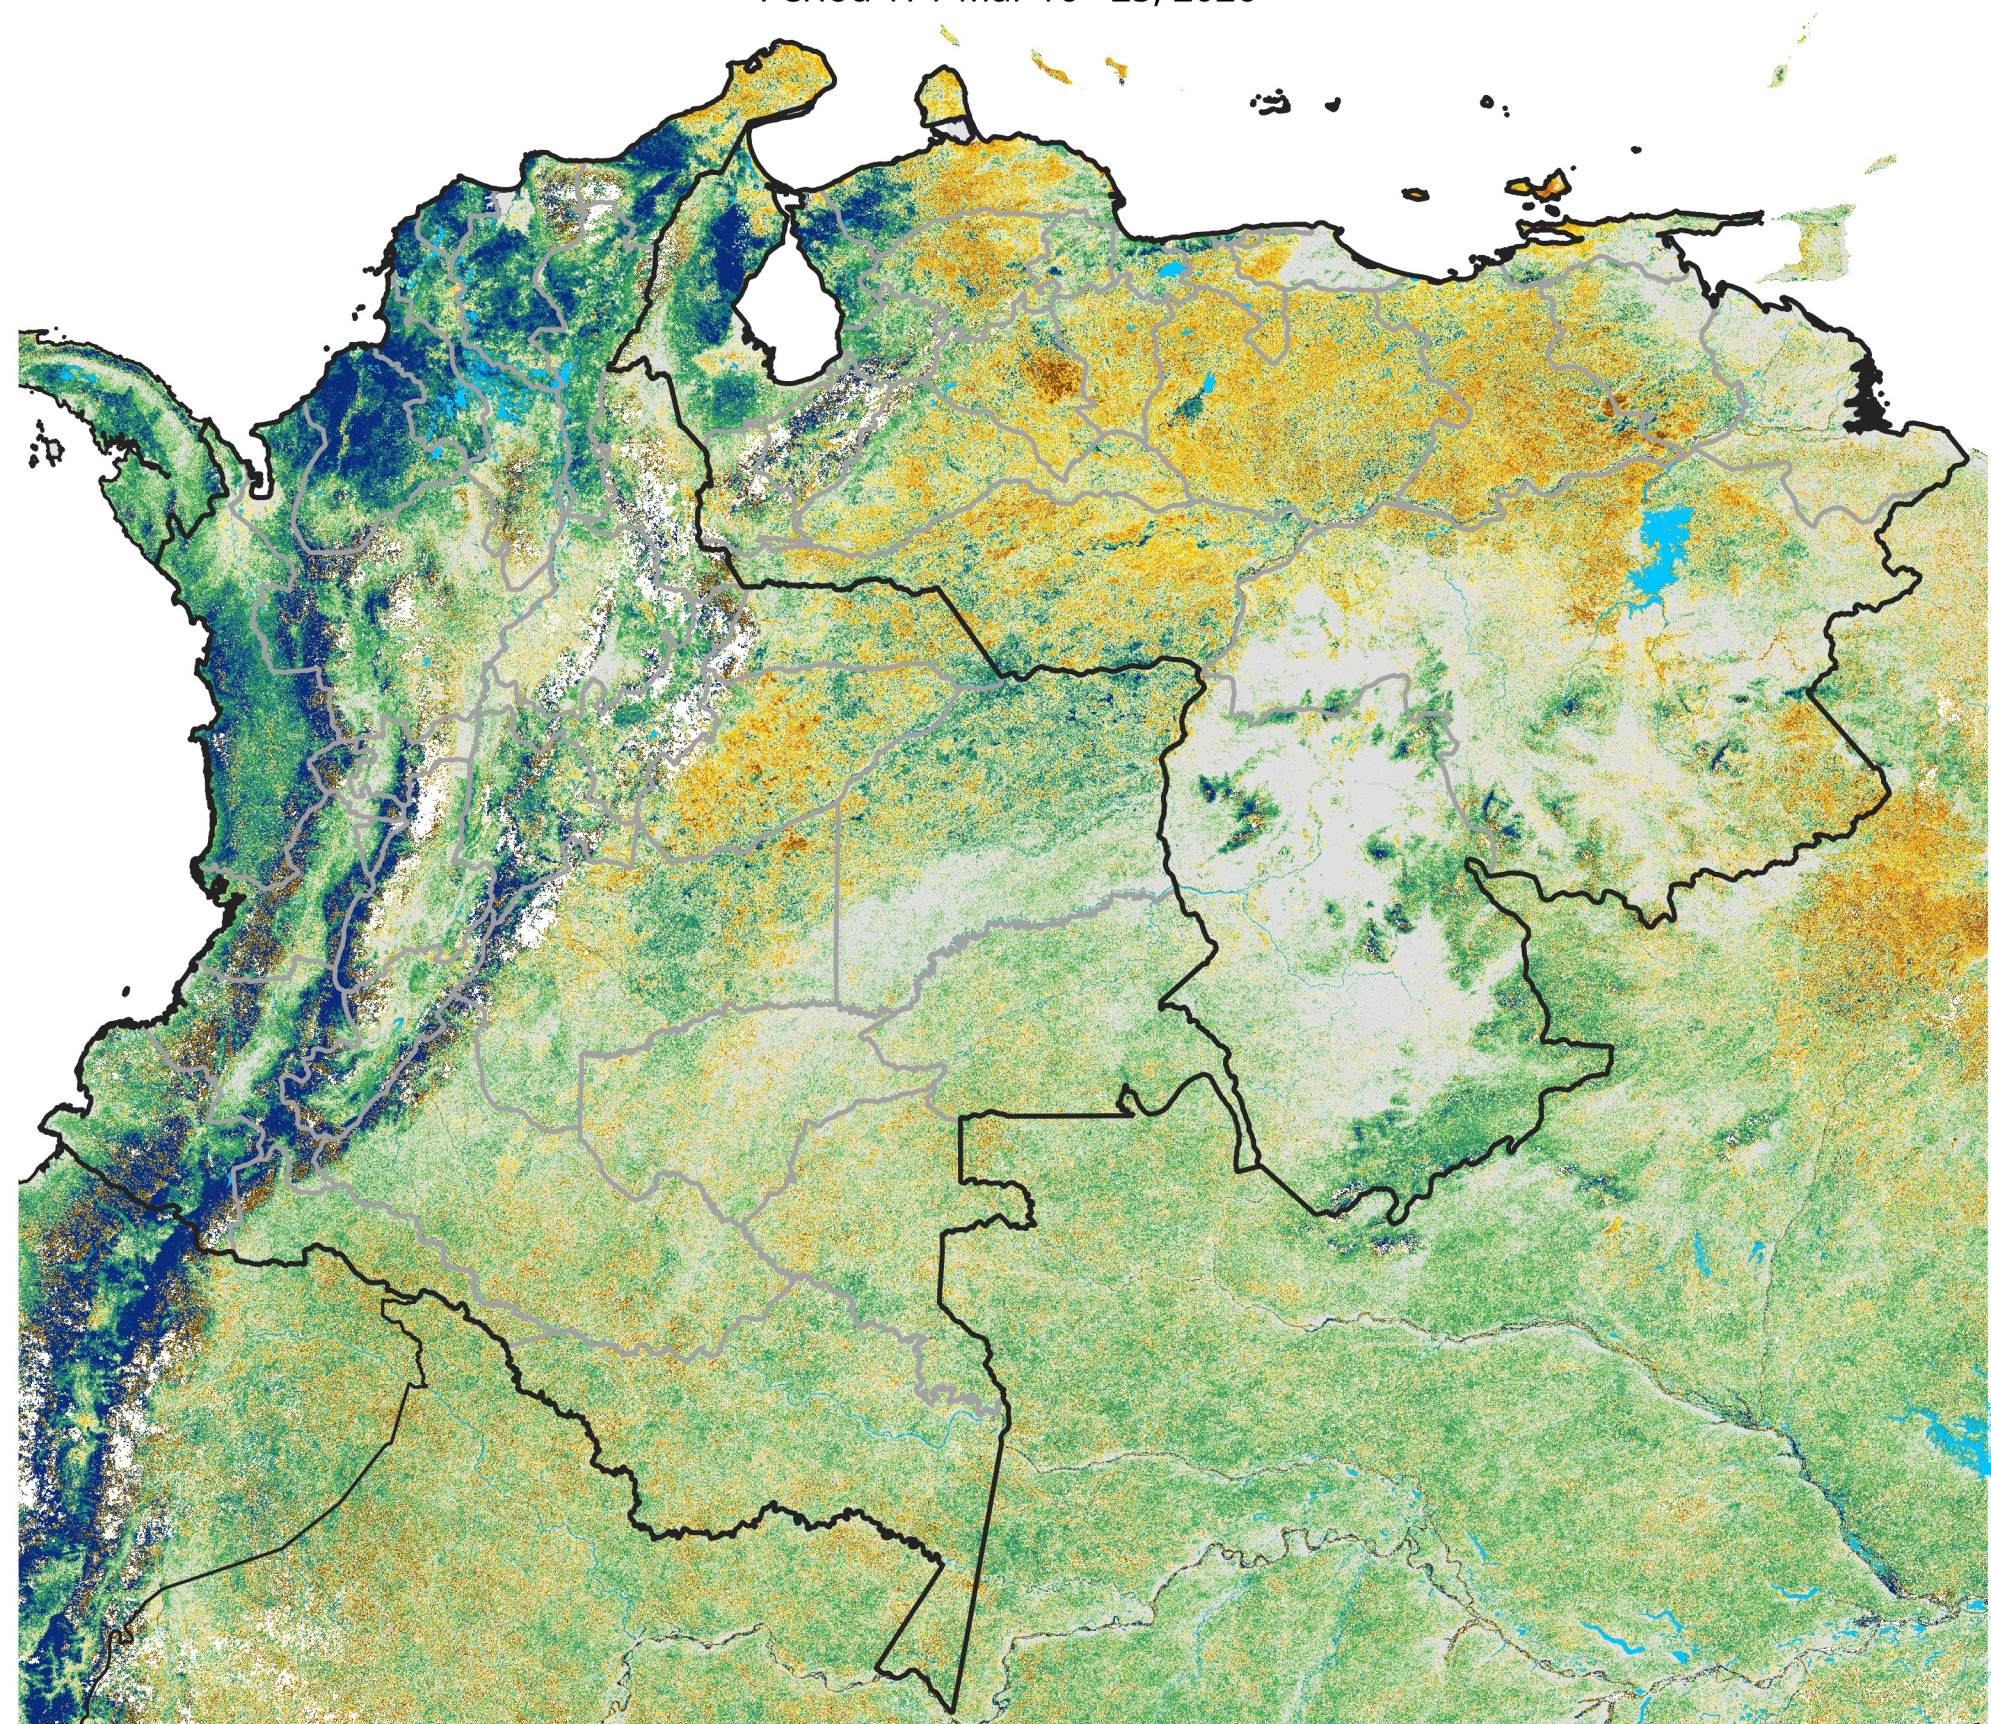

Colombia-Venezuela Percent of Mean NDVI

2026 / Mean (2012 - 2021)
Period 17 / Mar 16 - 25, 2026

Percent of Normal