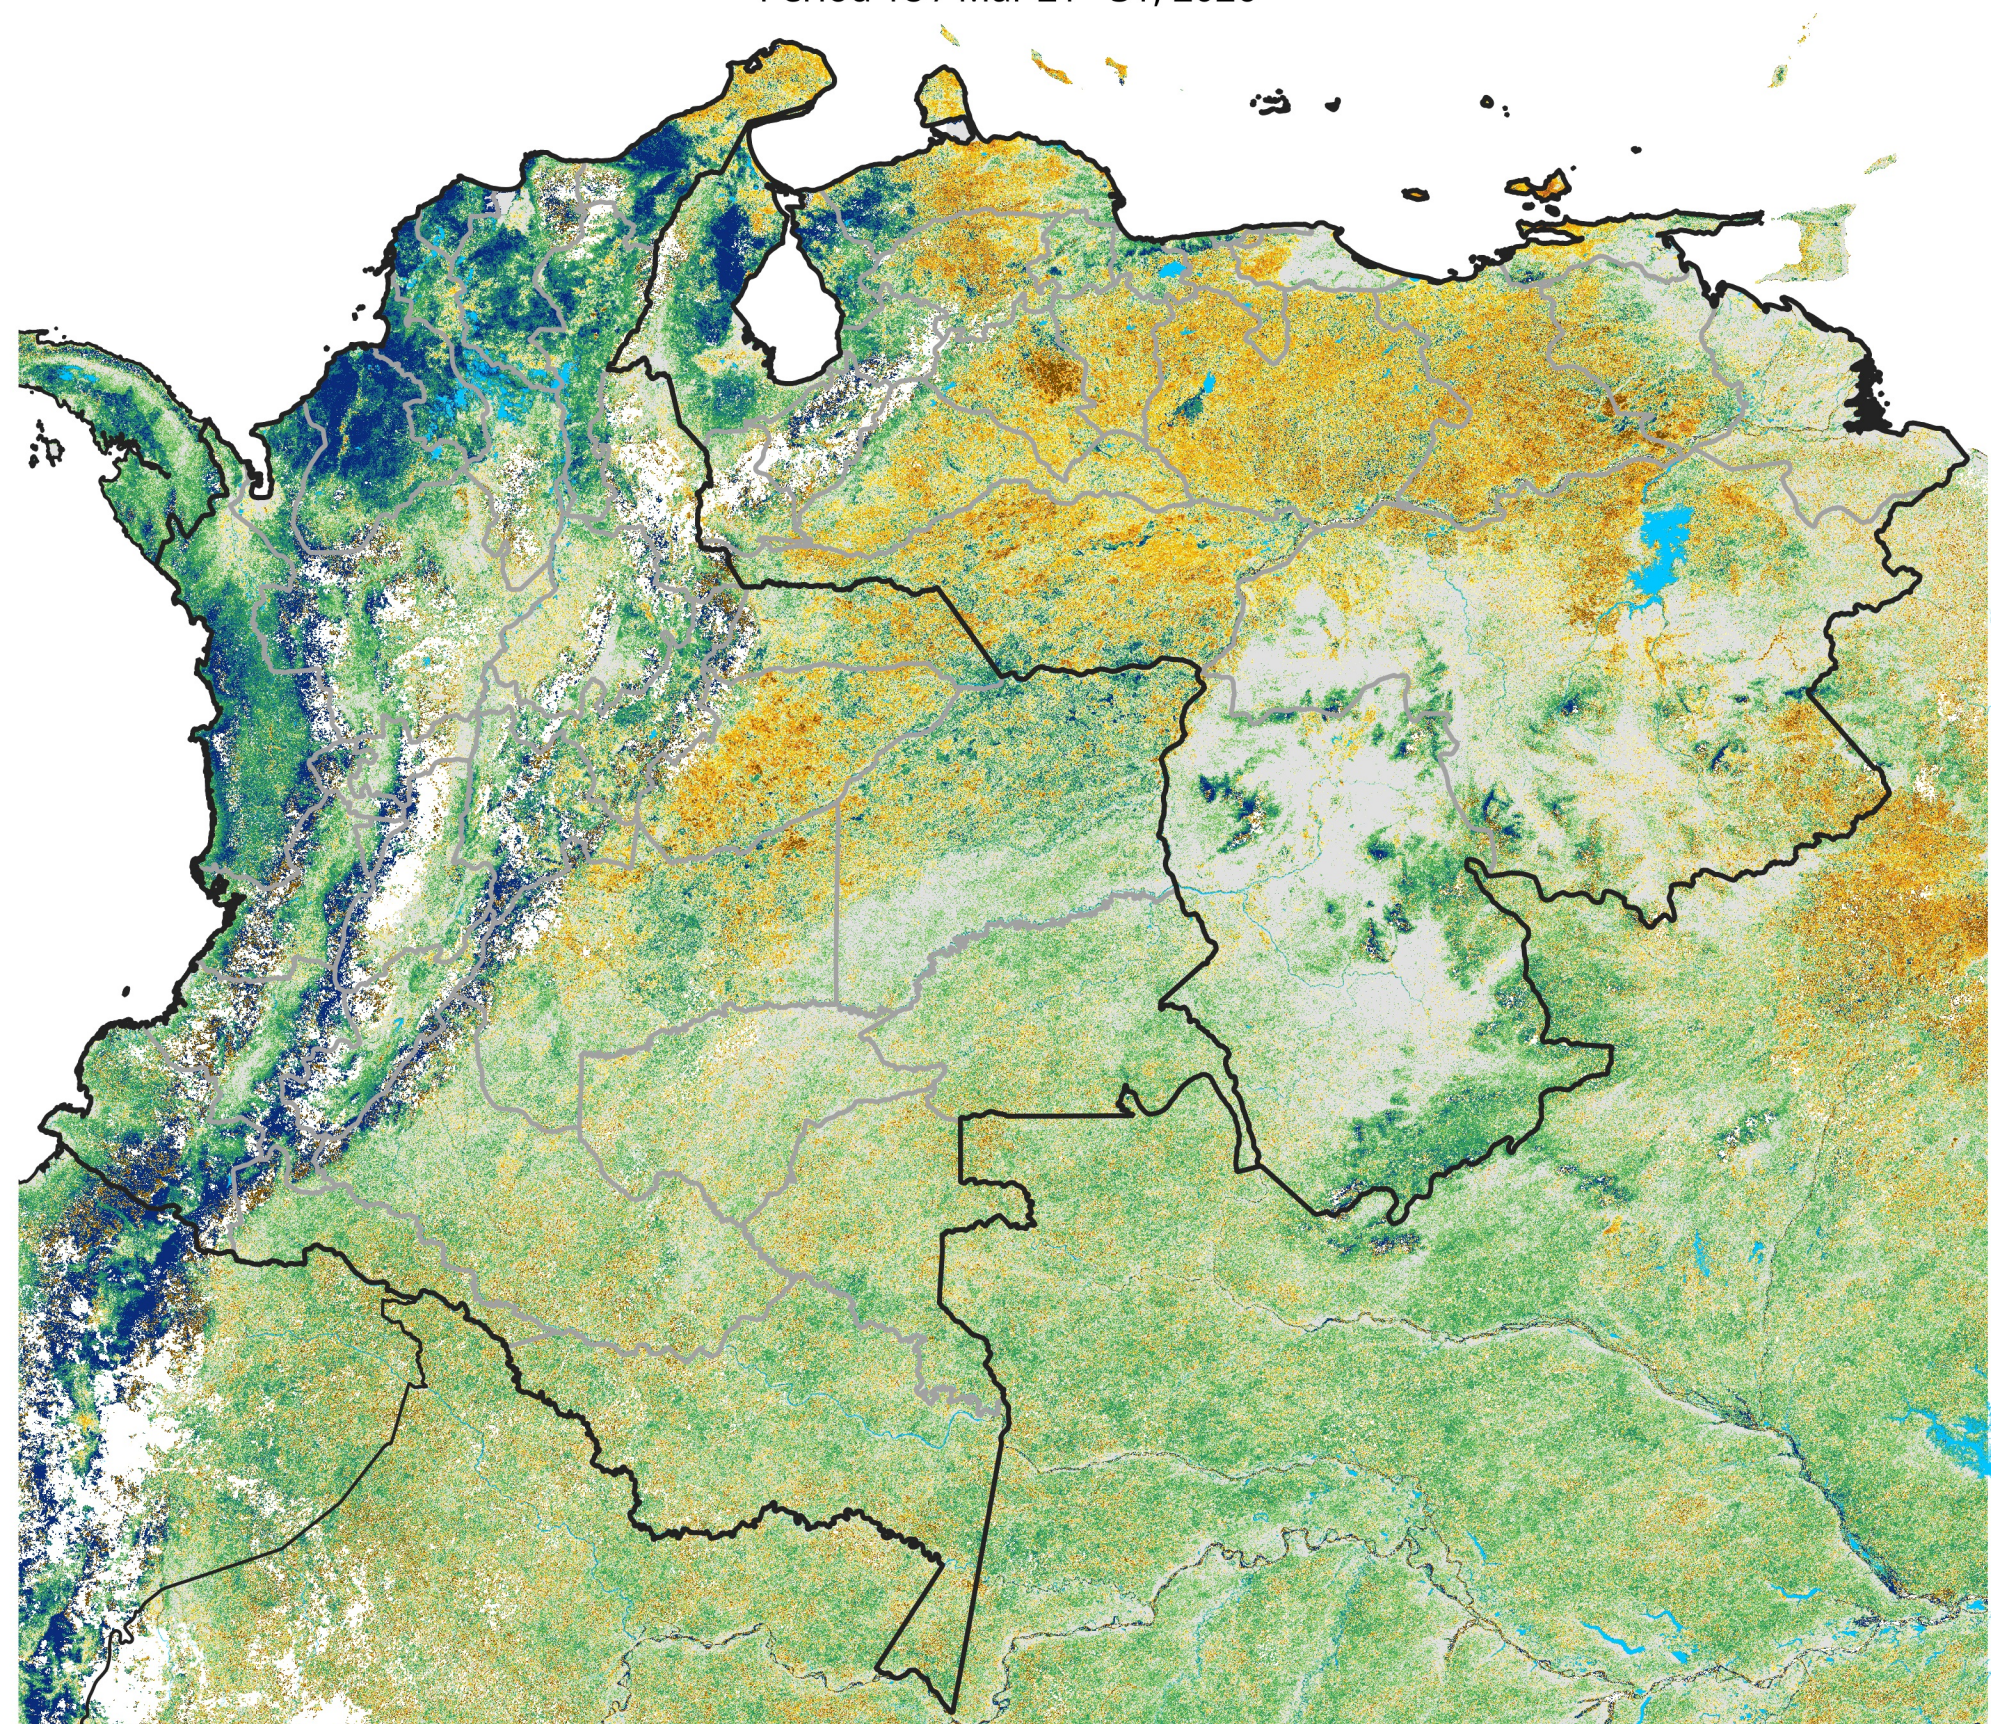

# Colombia-Venezuela Percent of Mean NDVI

2026 / Mean (2012 - 2021)  
Period 18 / Mar 21 - 31, 2026