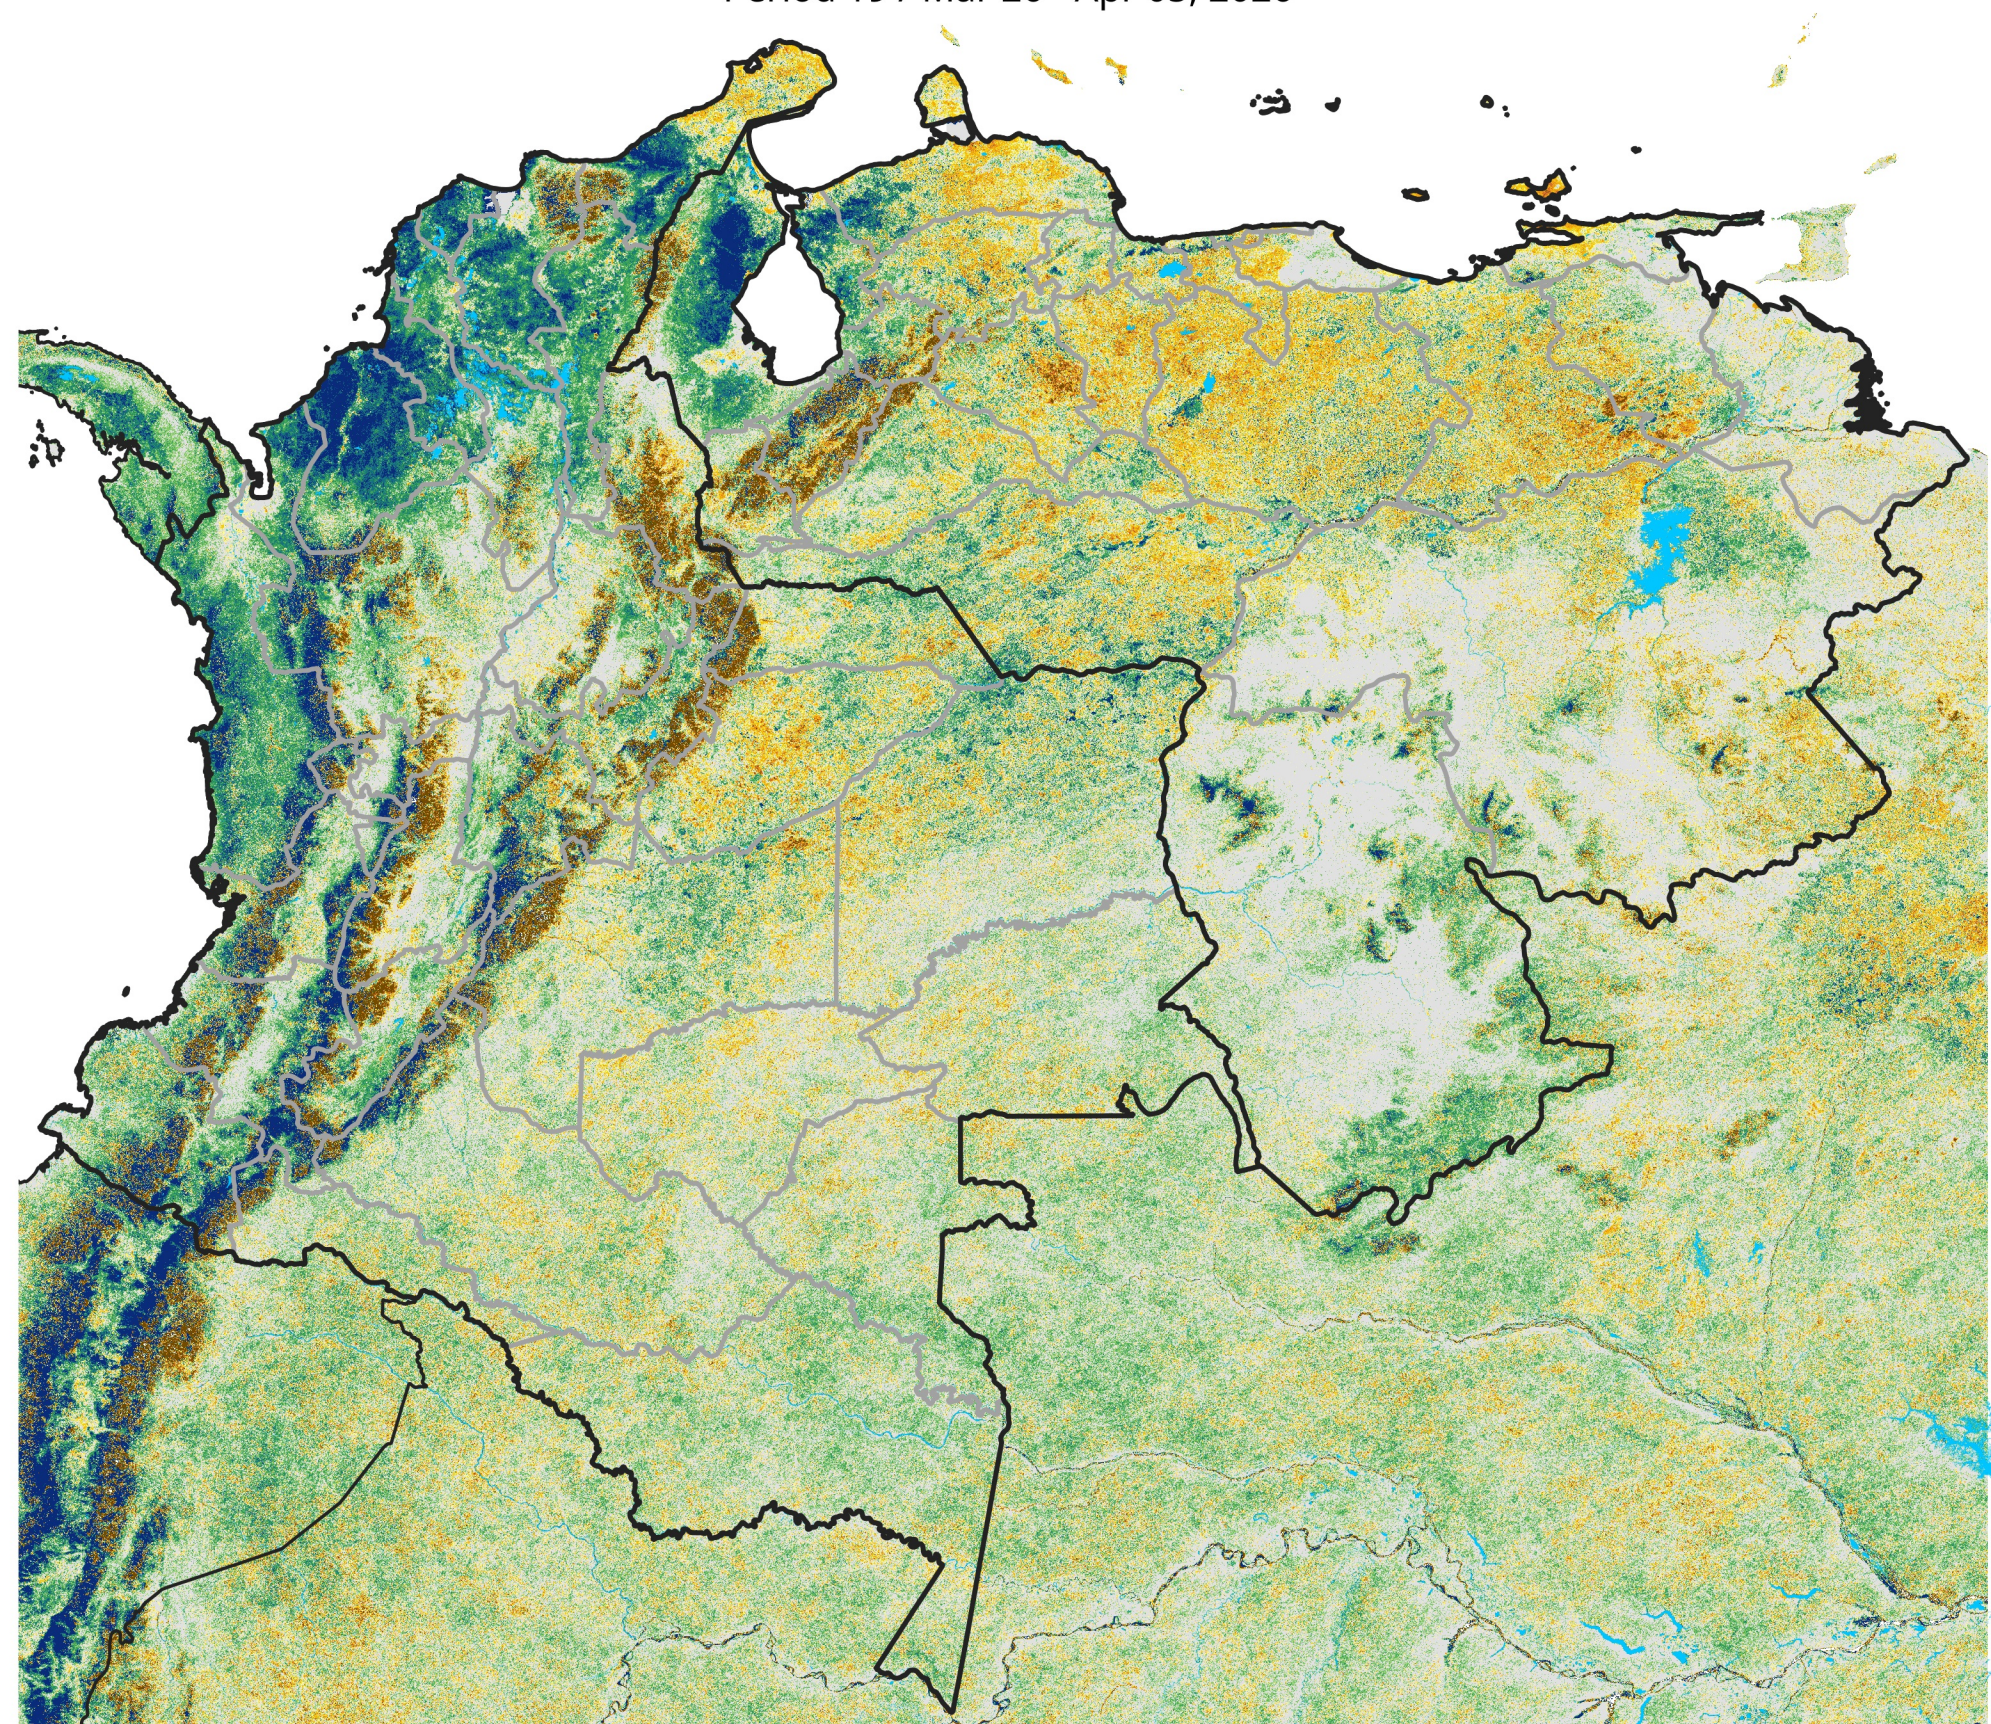

# Colombia-Venezuela Percent of Mean NDVI

2026 / Mean (2012 - 2021)  
Period 19 / Mar 26 - Apr 05, 2026