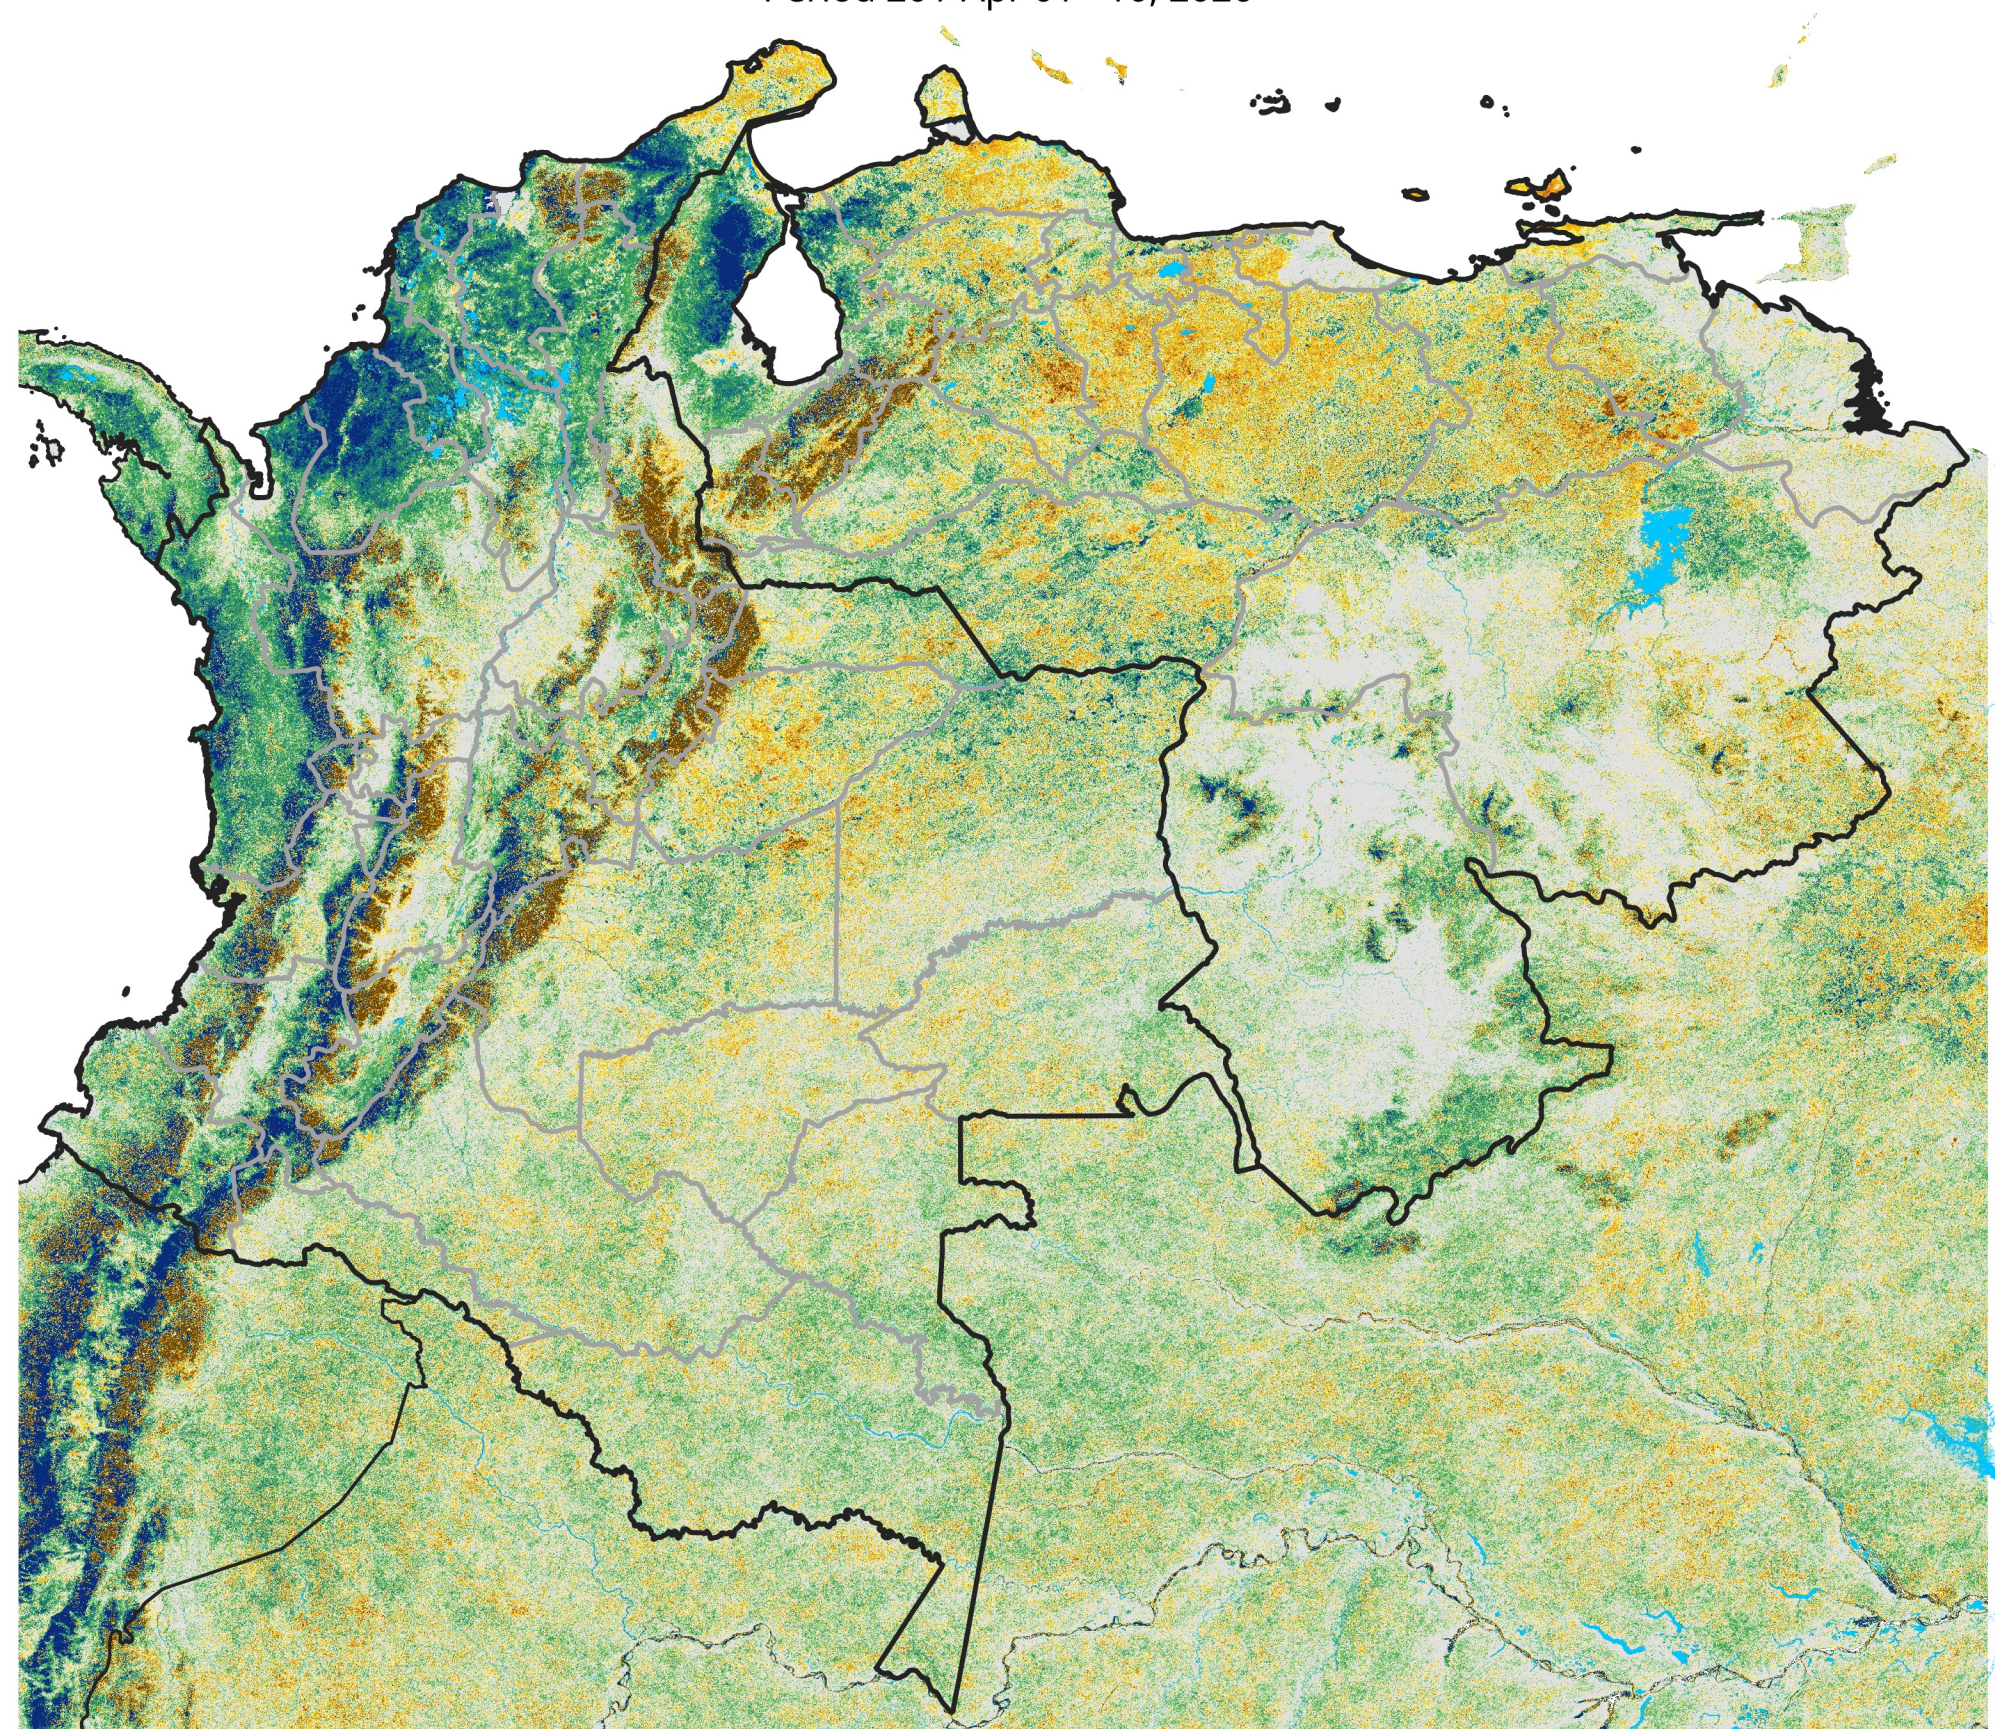

Colombia-Venezuela Percent of Mean NDVI

2026 / Mean (2012 - 2021)
Period 20 / Apr 01 - 10, 2026

Percent of Normal