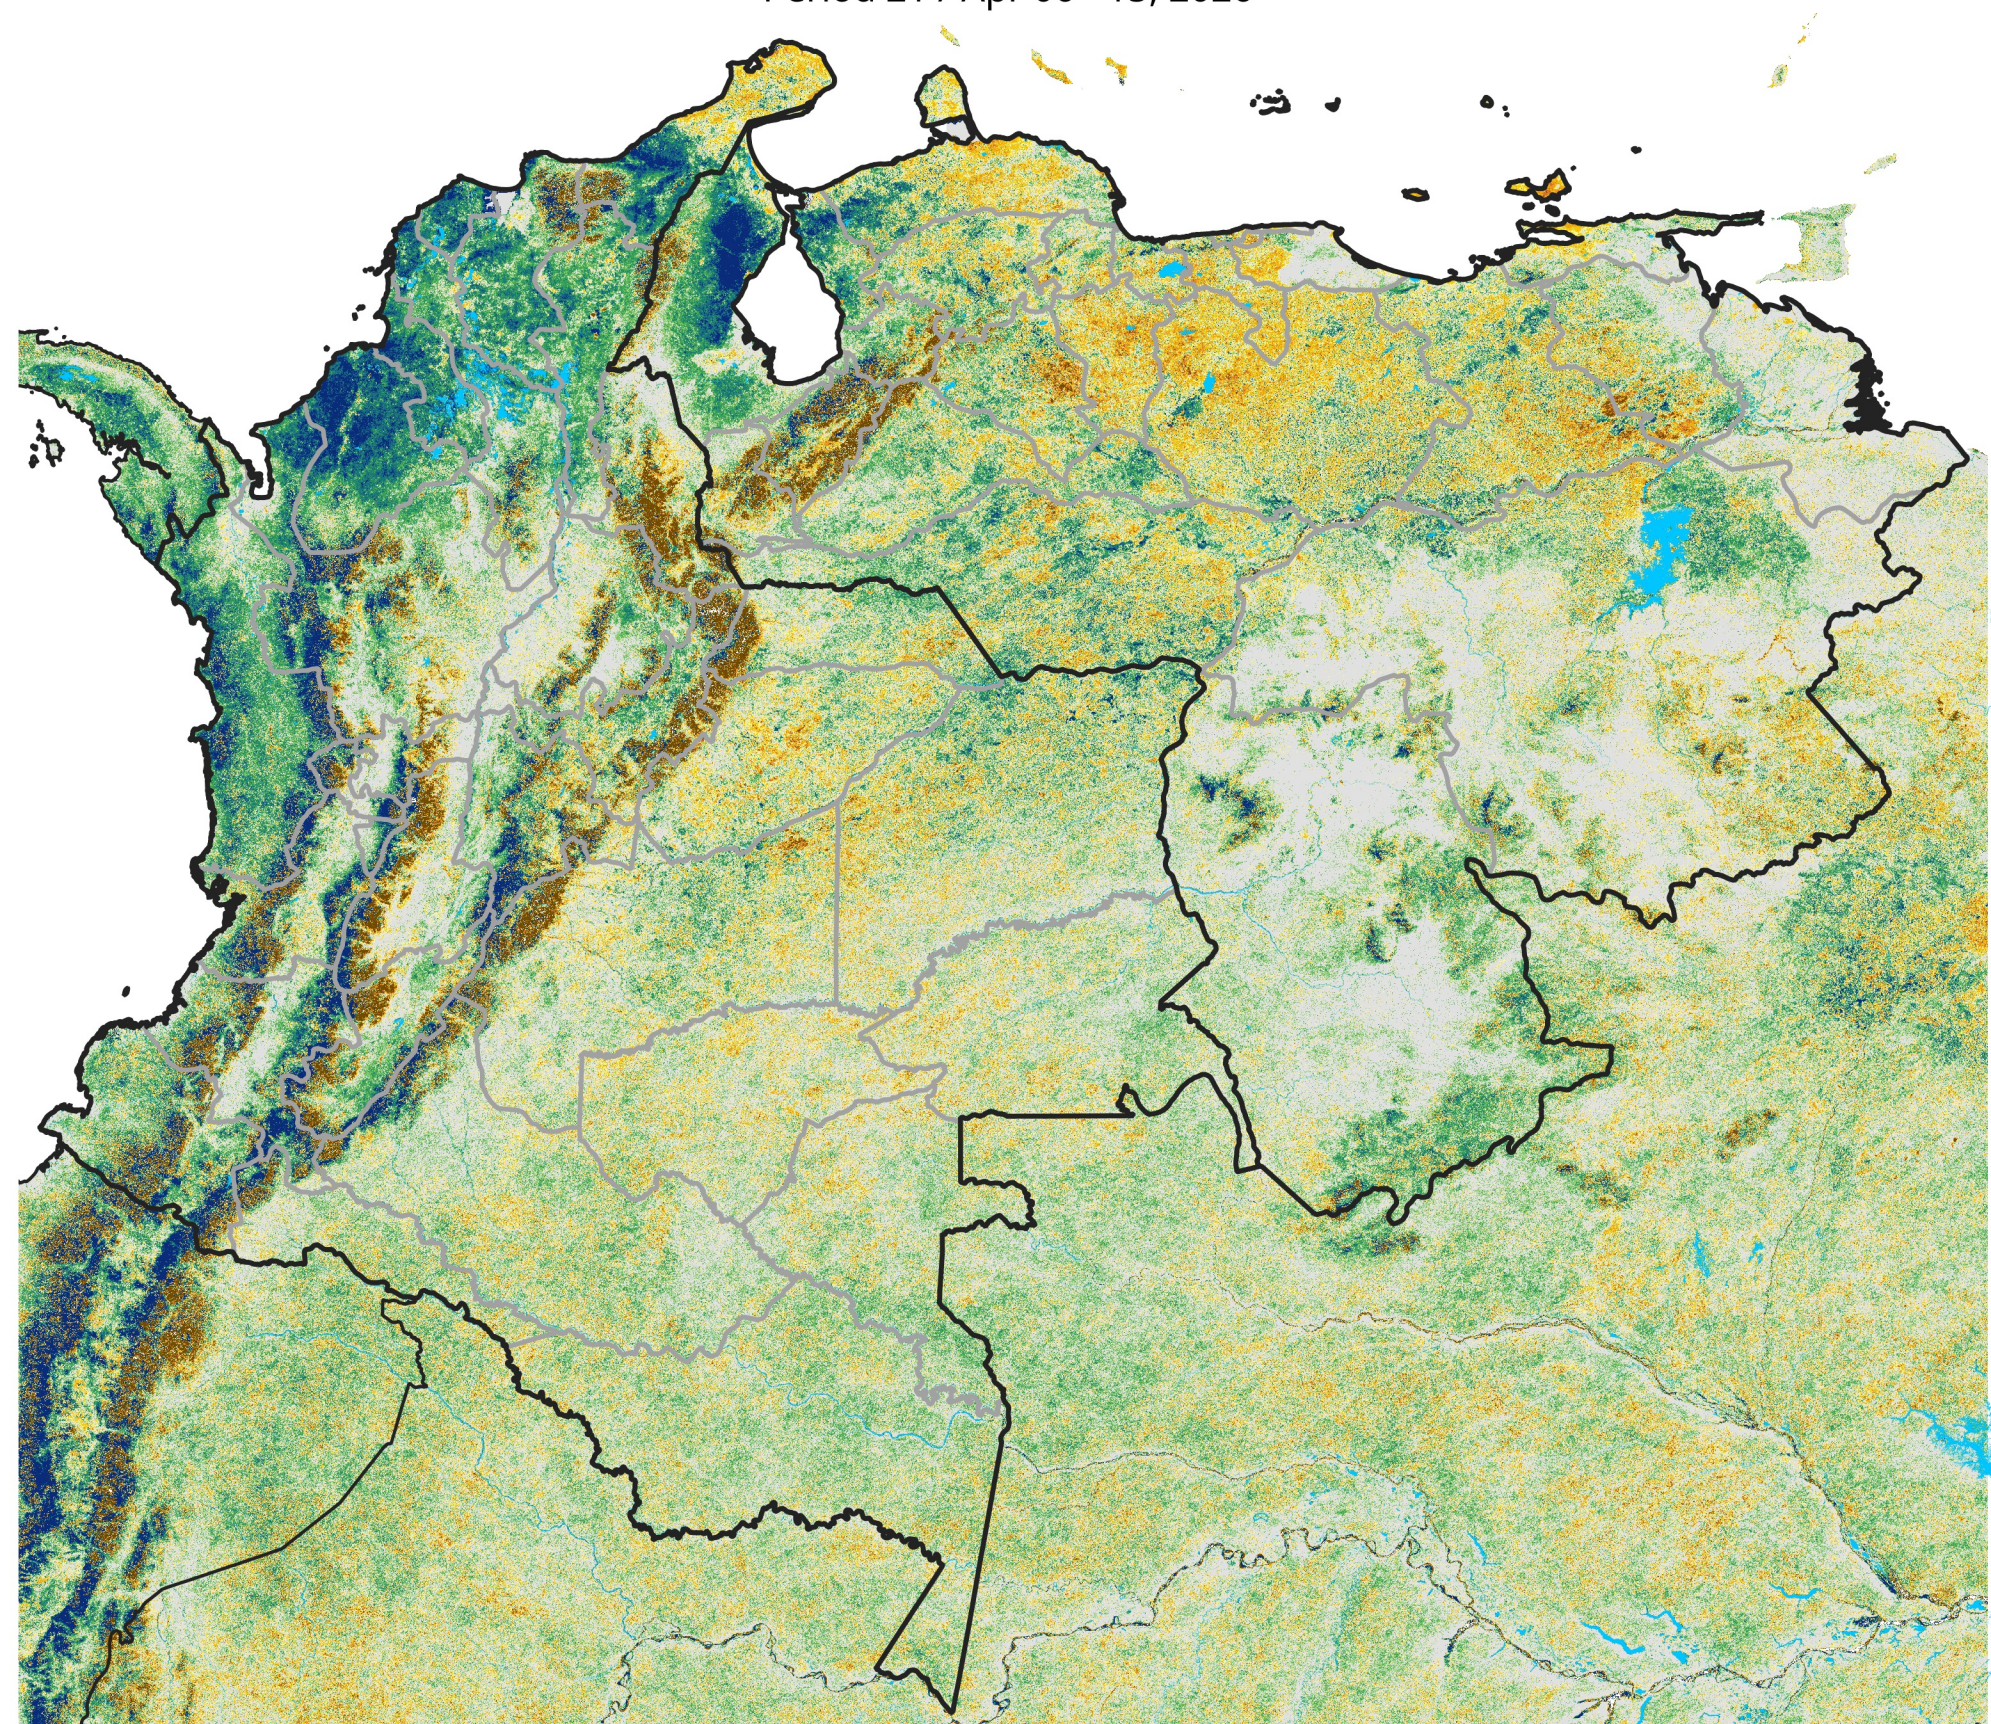

Colombia-Venezuela Percent of Mean NDVI

2026 / Mean (2012 - 2021)
Period 21 / Apr 06 - 15, 2026

Percent of Normal