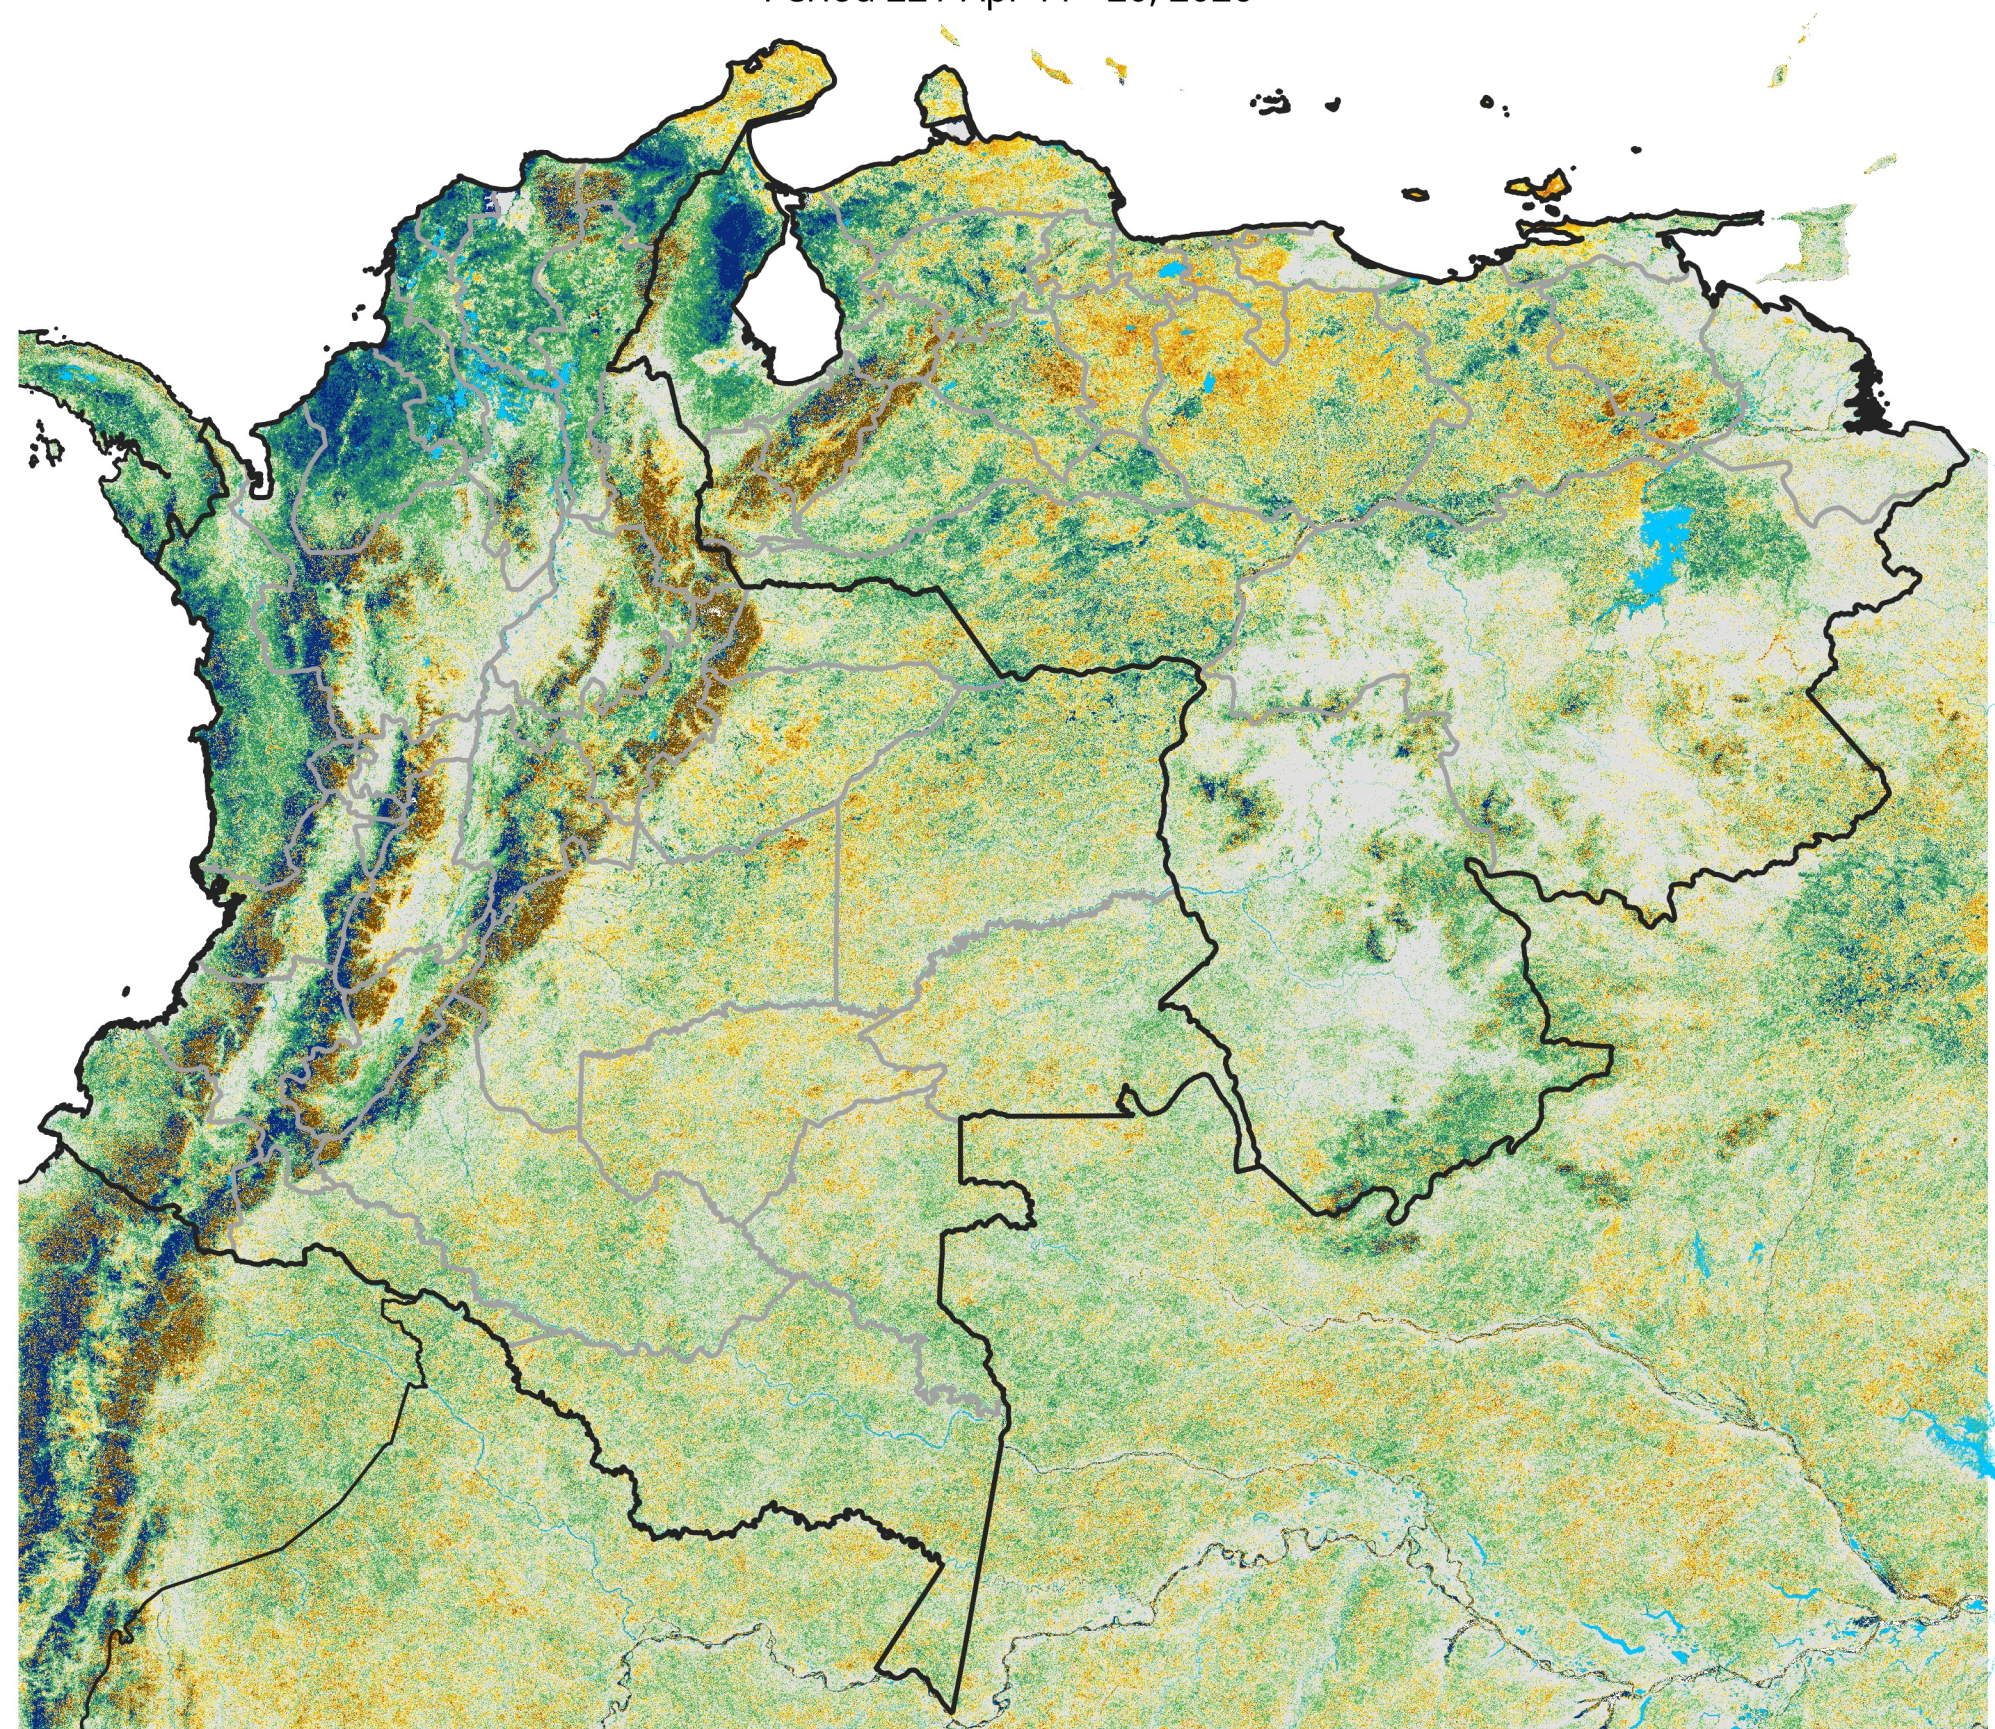

Colombia-Venezuela Percent of Mean NDVI

2026 / Mean (2012 - 2021)
Period 22 / Apr 11 - 20, 2026

Percent of Normal