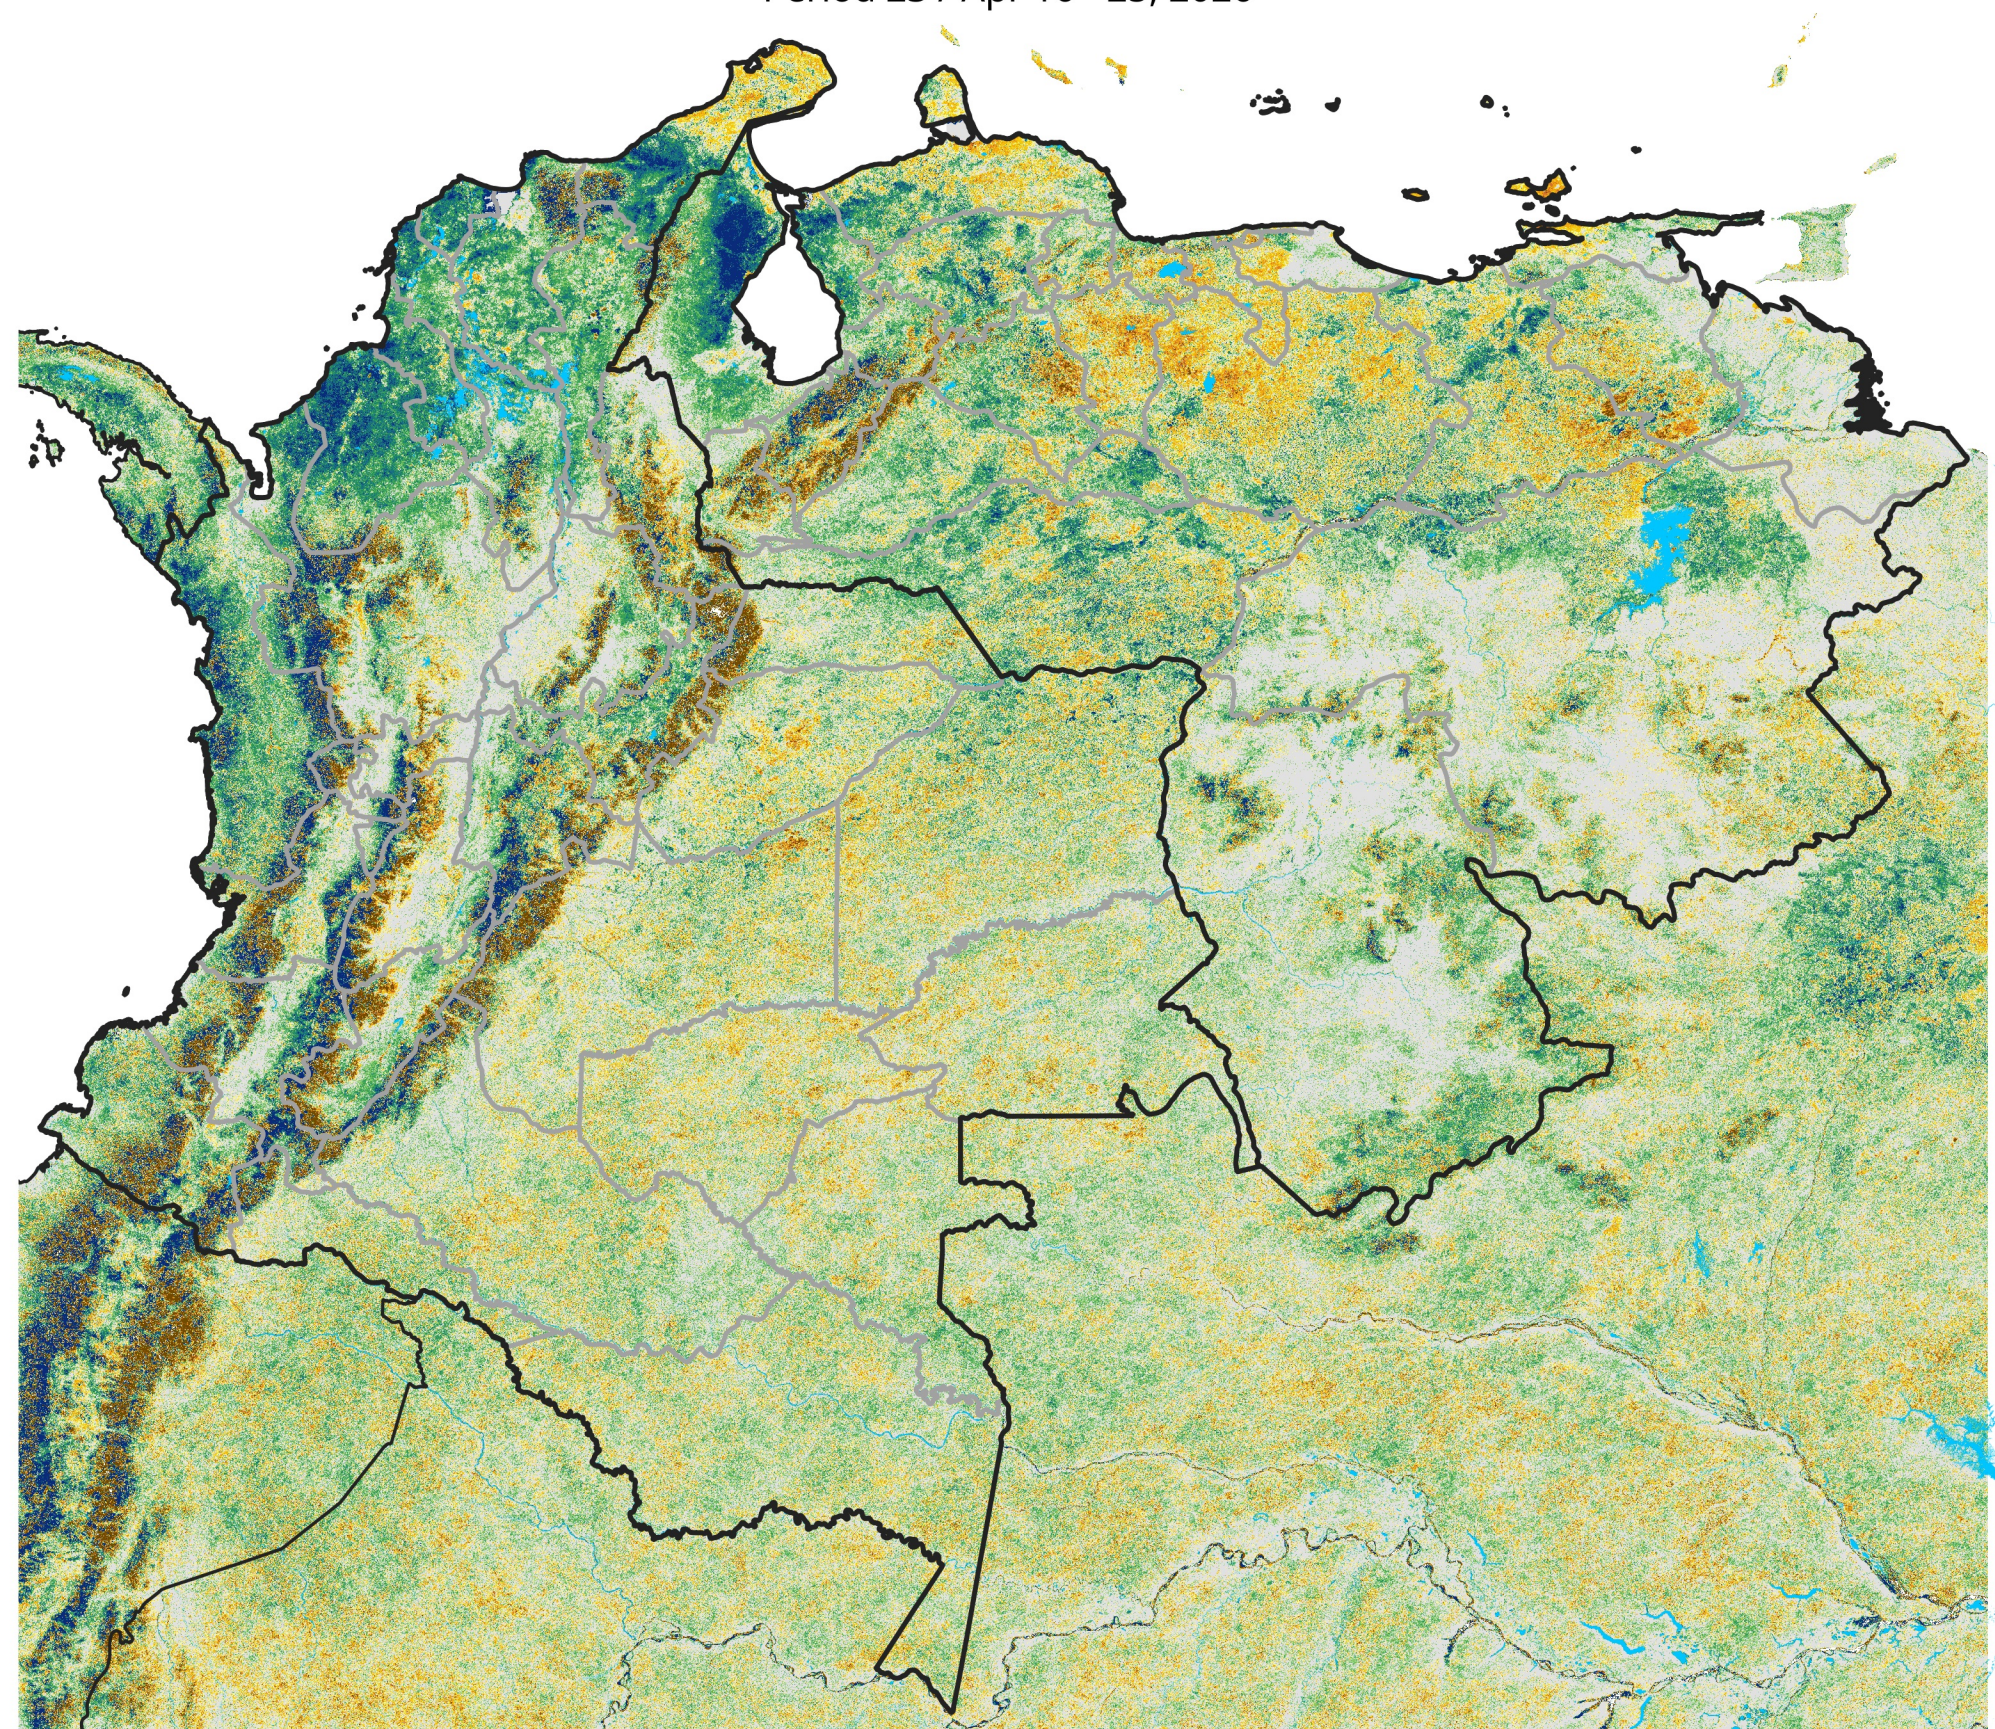

Colombia-Venezuela Percent of Mean NDVI

2026 / Mean (2012 - 2021)
Period 23 / Apr 16 - 25, 2026

Percent of Normal