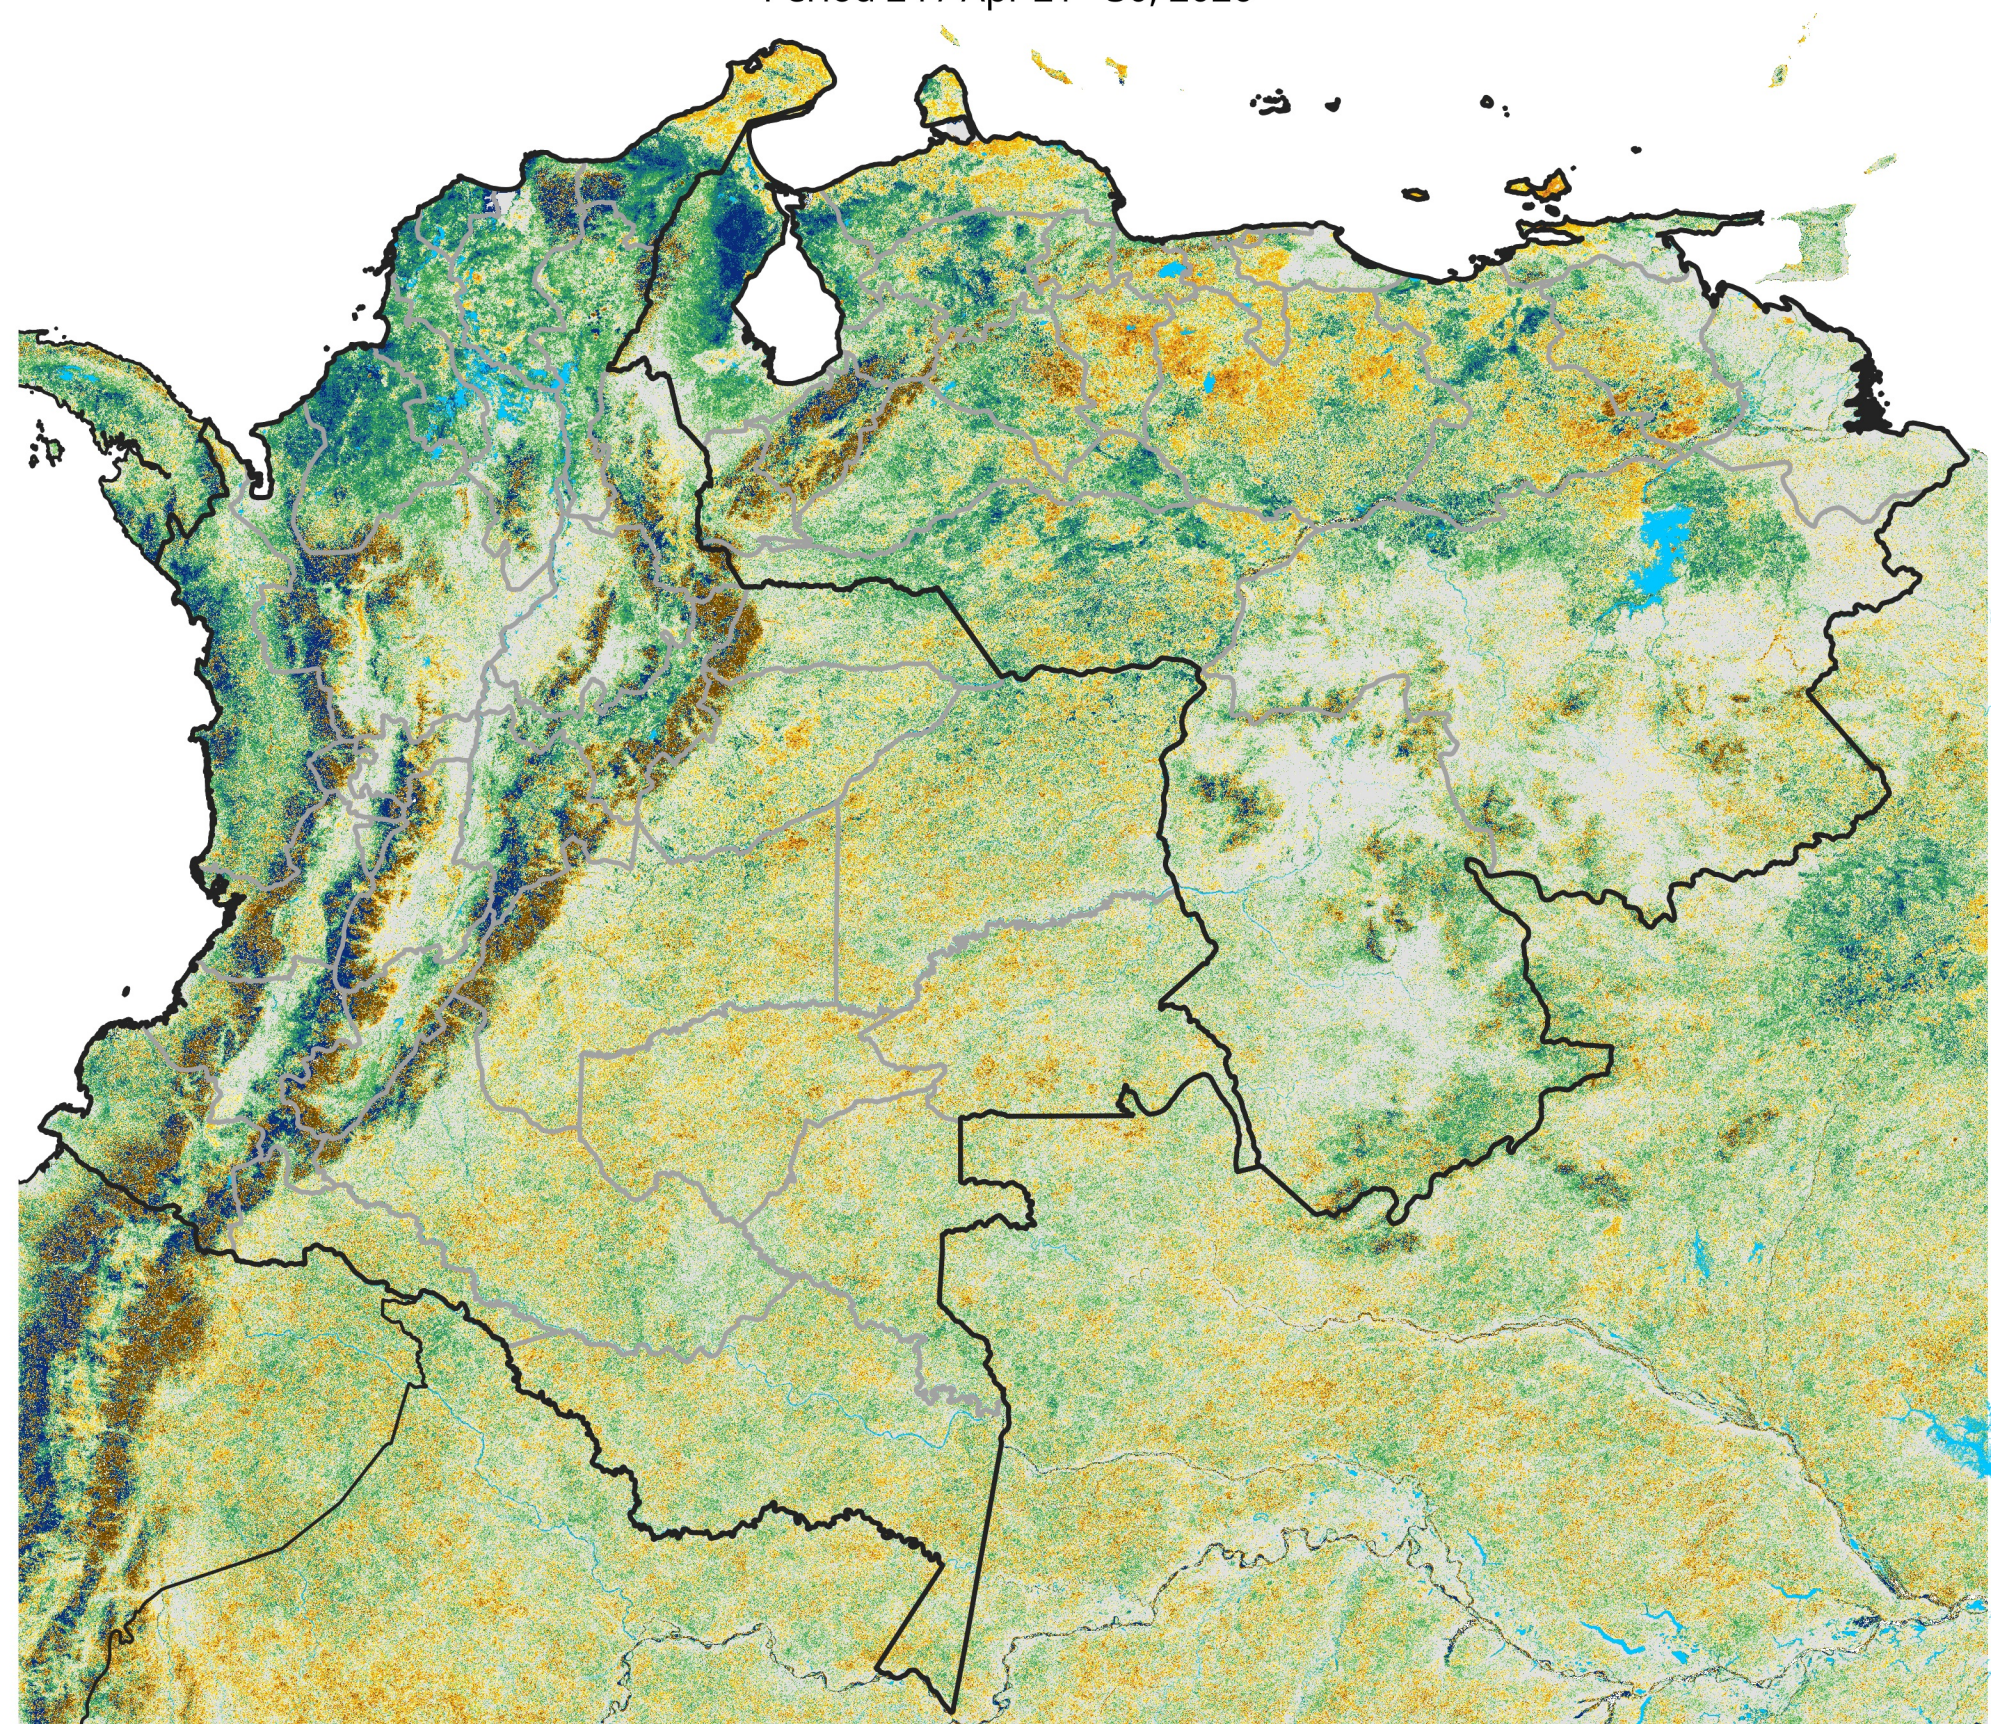

Colombia-Venezuela Percent of Mean NDVI

2026 / Mean (2012 - 2021)
Period 24 / Apr 21 - 30, 2026

Percent of Normal