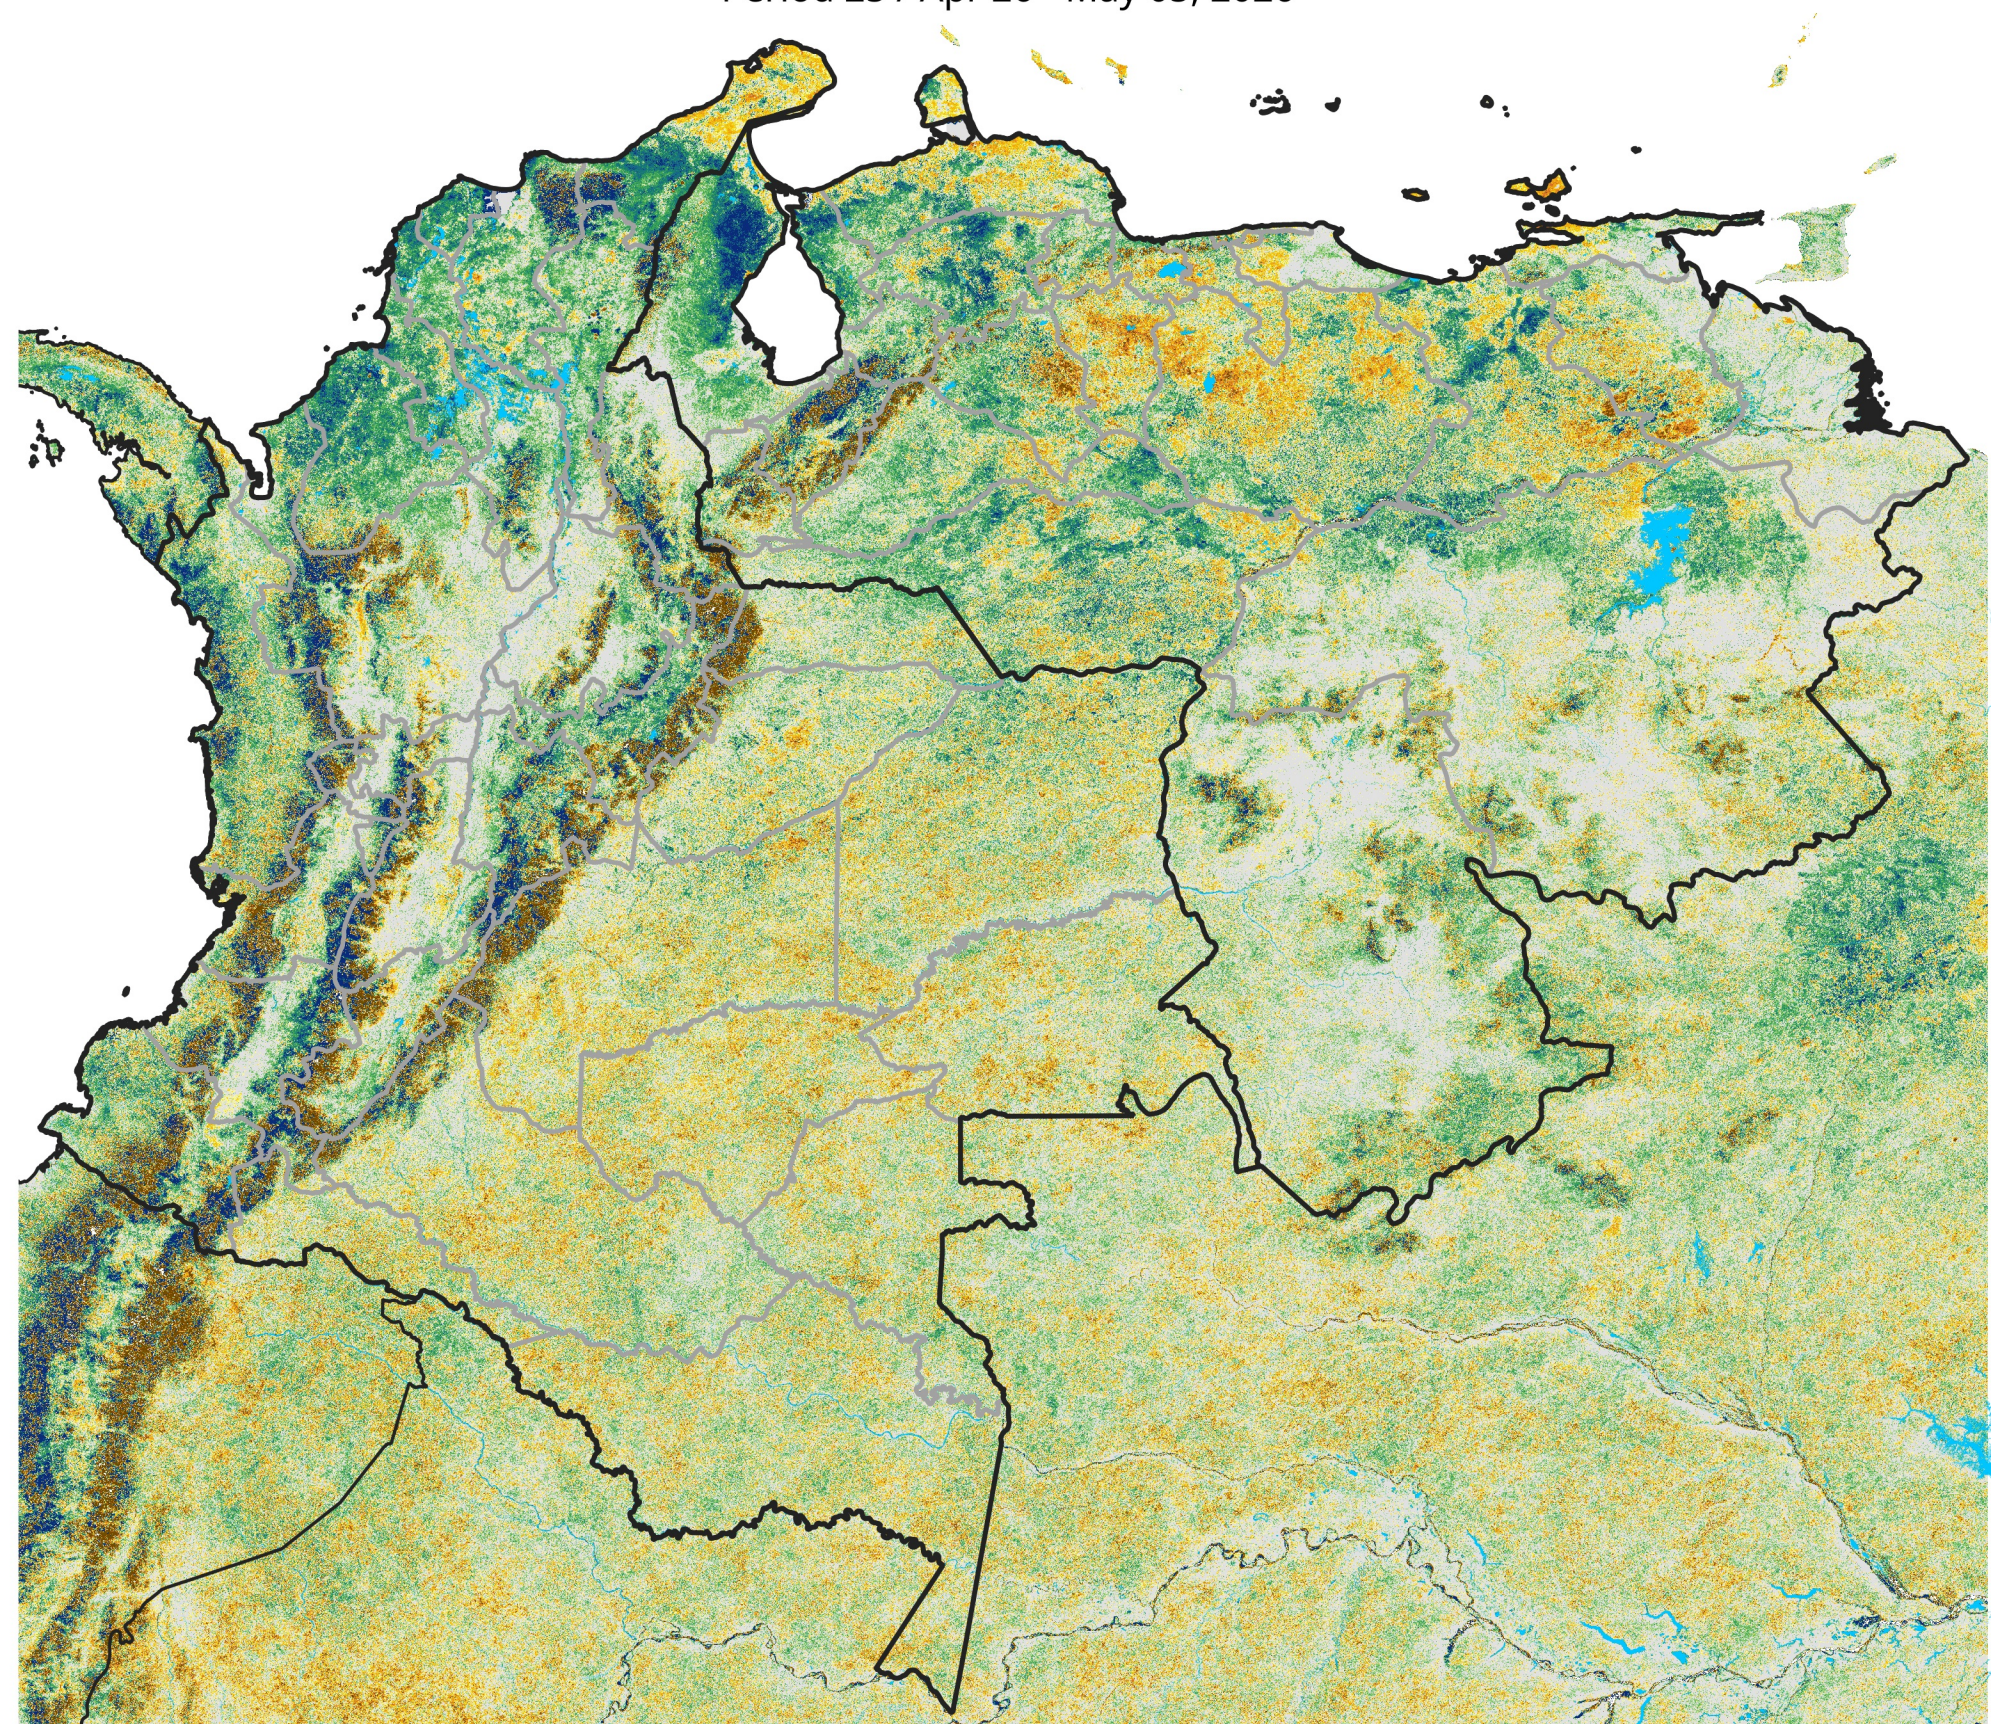

Colombia-Venezuela Percent of Mean NDVI

2026 / Mean (2012 - 2021)
Period 25 / Apr 26 - May 05, 2026

Percent of Normal