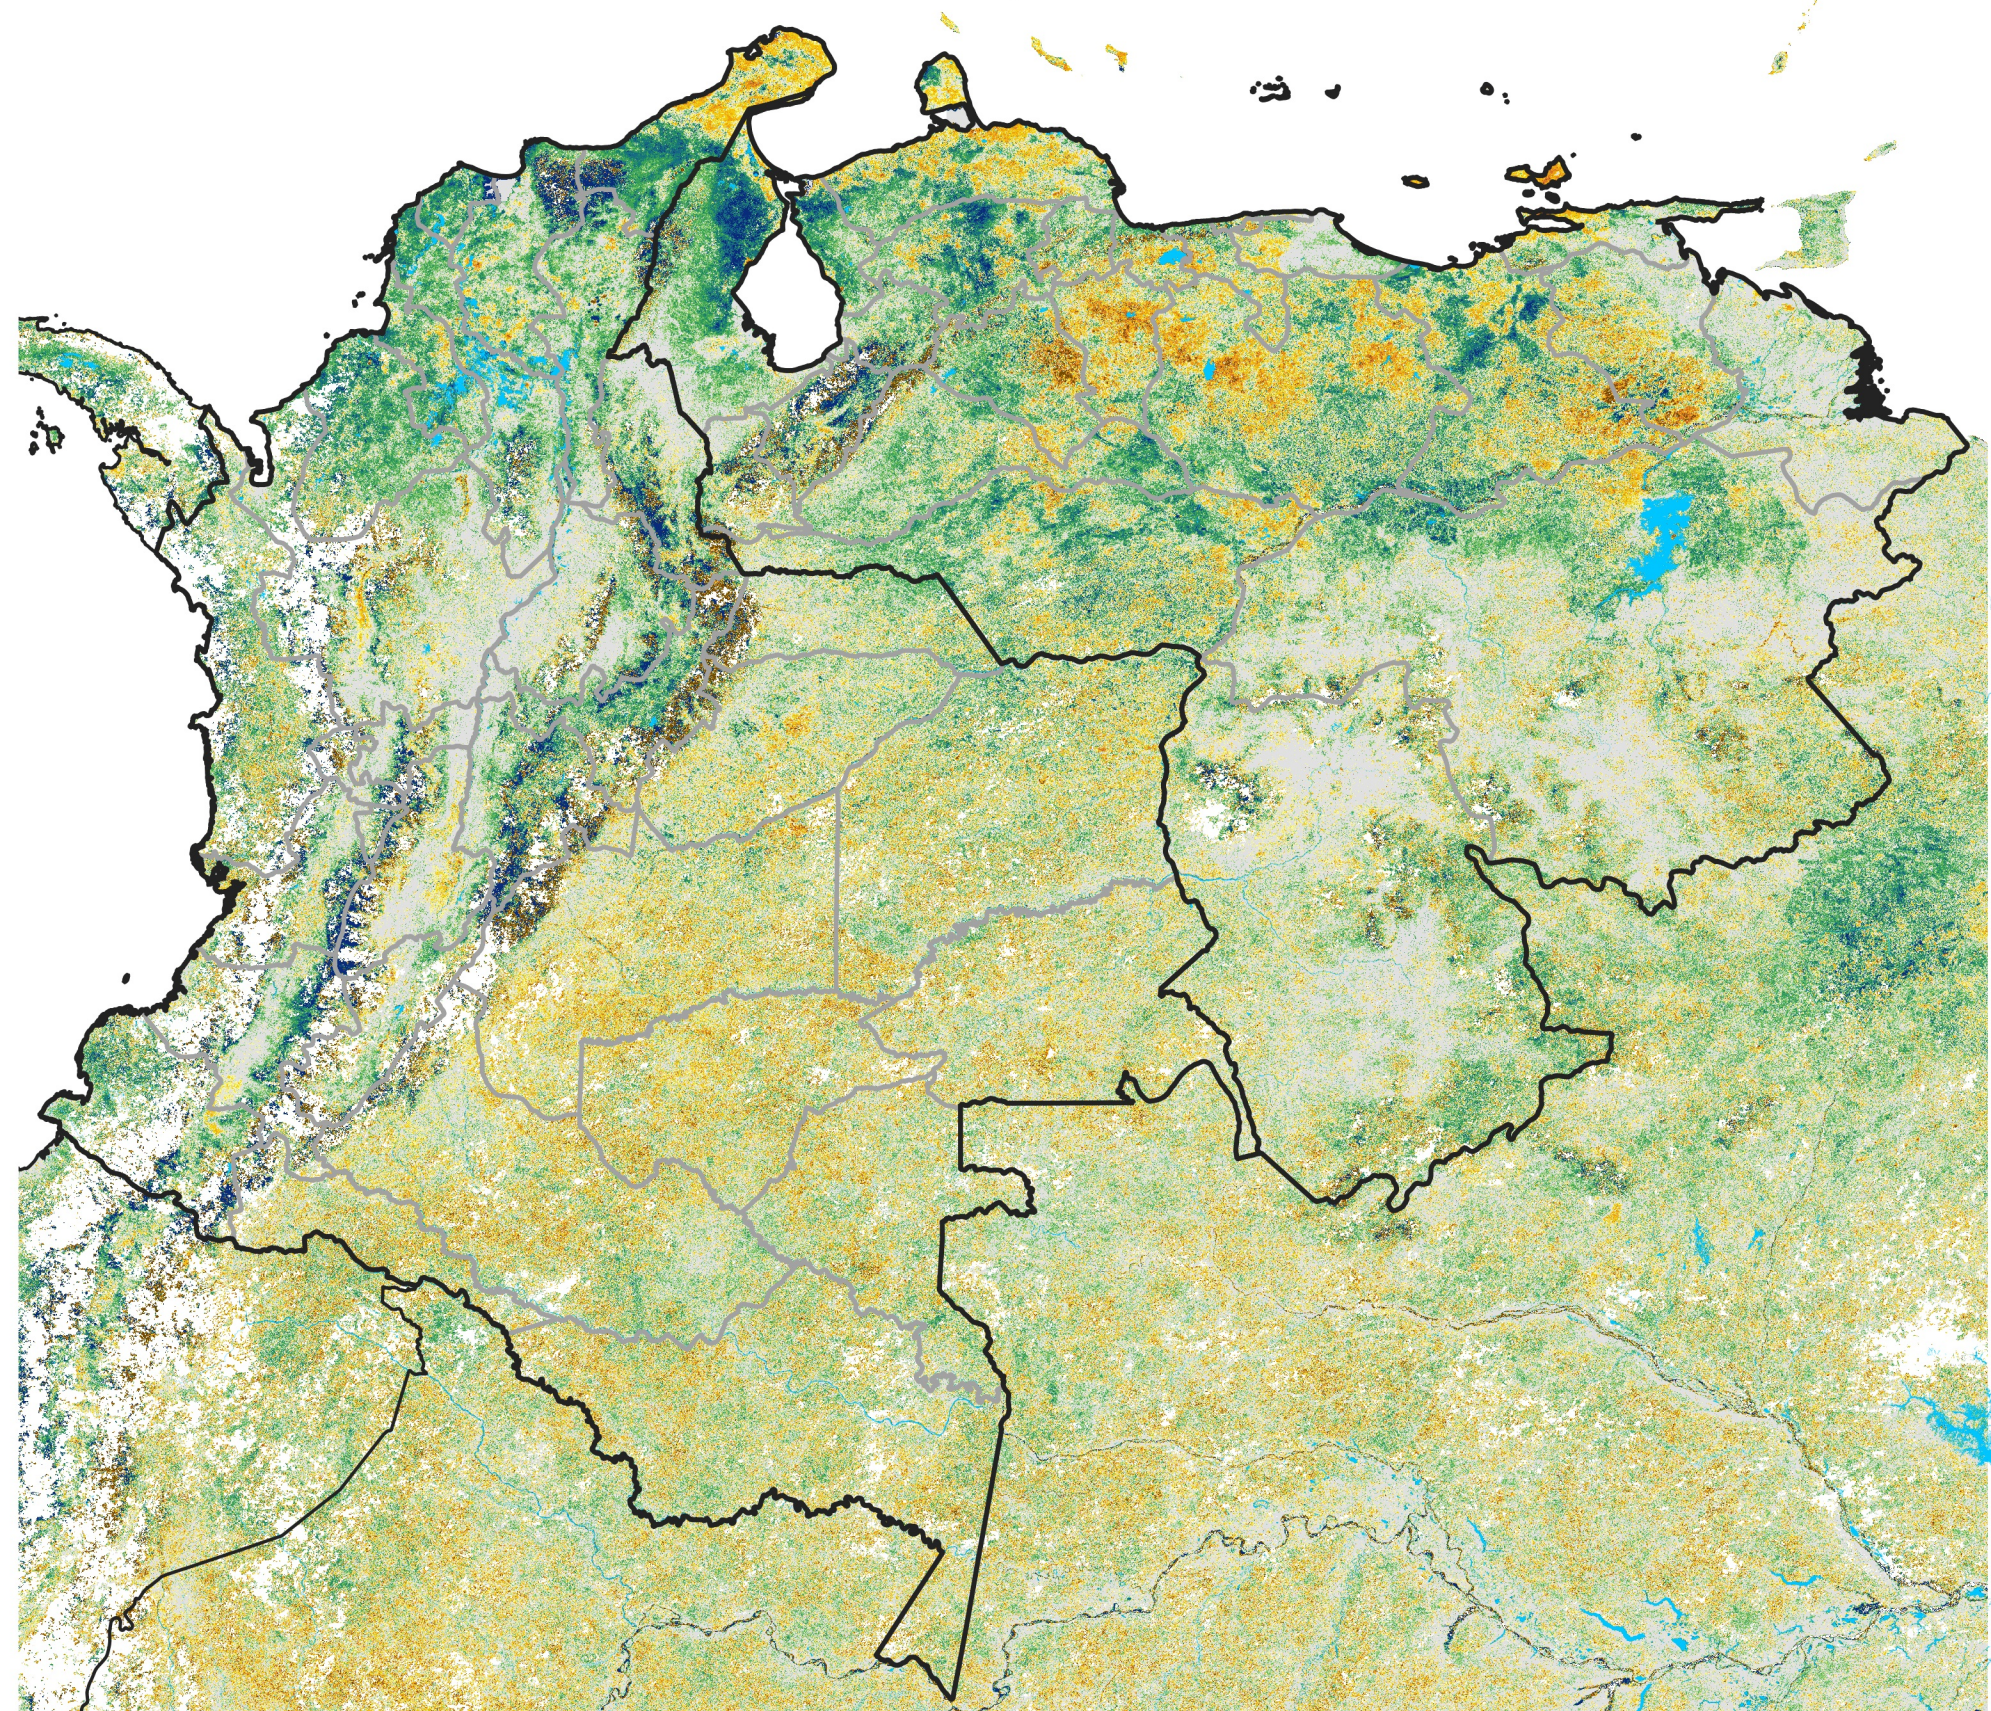

Colombia-Venezuela Percent of Mean NDVI

2026 / Mean (2012 - 2021)
Period 26 / May 01 - 10, 2026

Percent of Normal