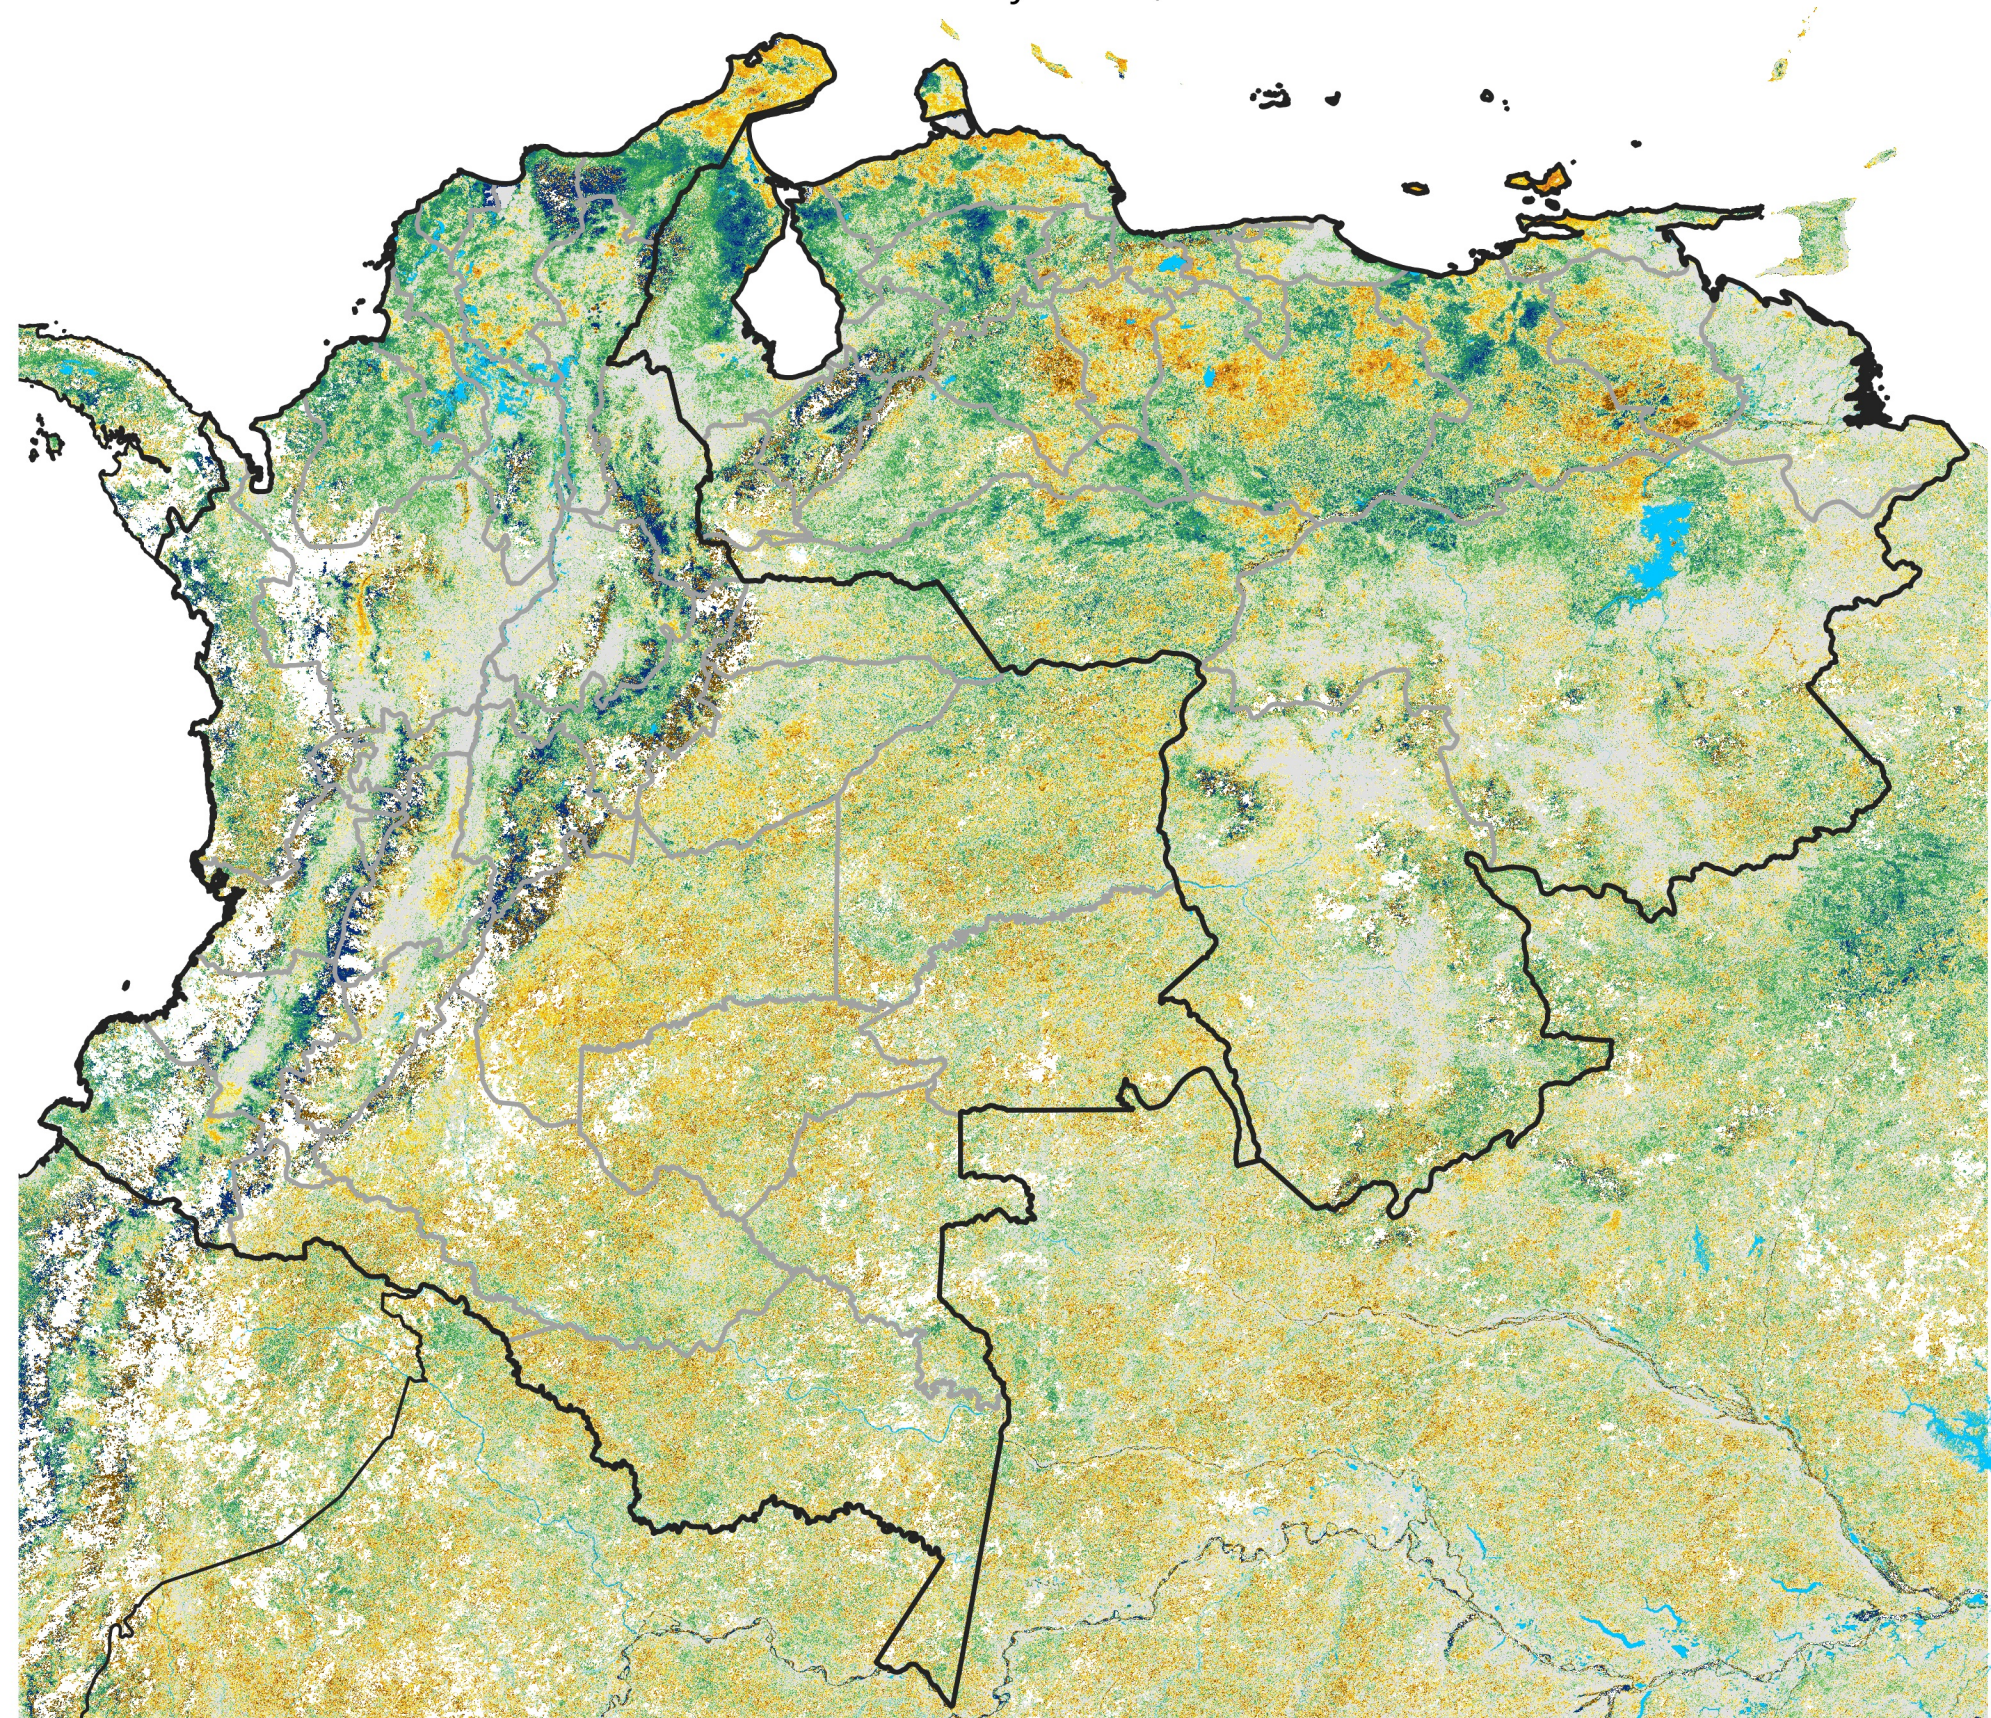

Colombia-Venezuela Percent of Mean NDVI

2026 / Mean (2012 - 2021)
Period 27 / May 06 - 15, 2026

Percent of Normal