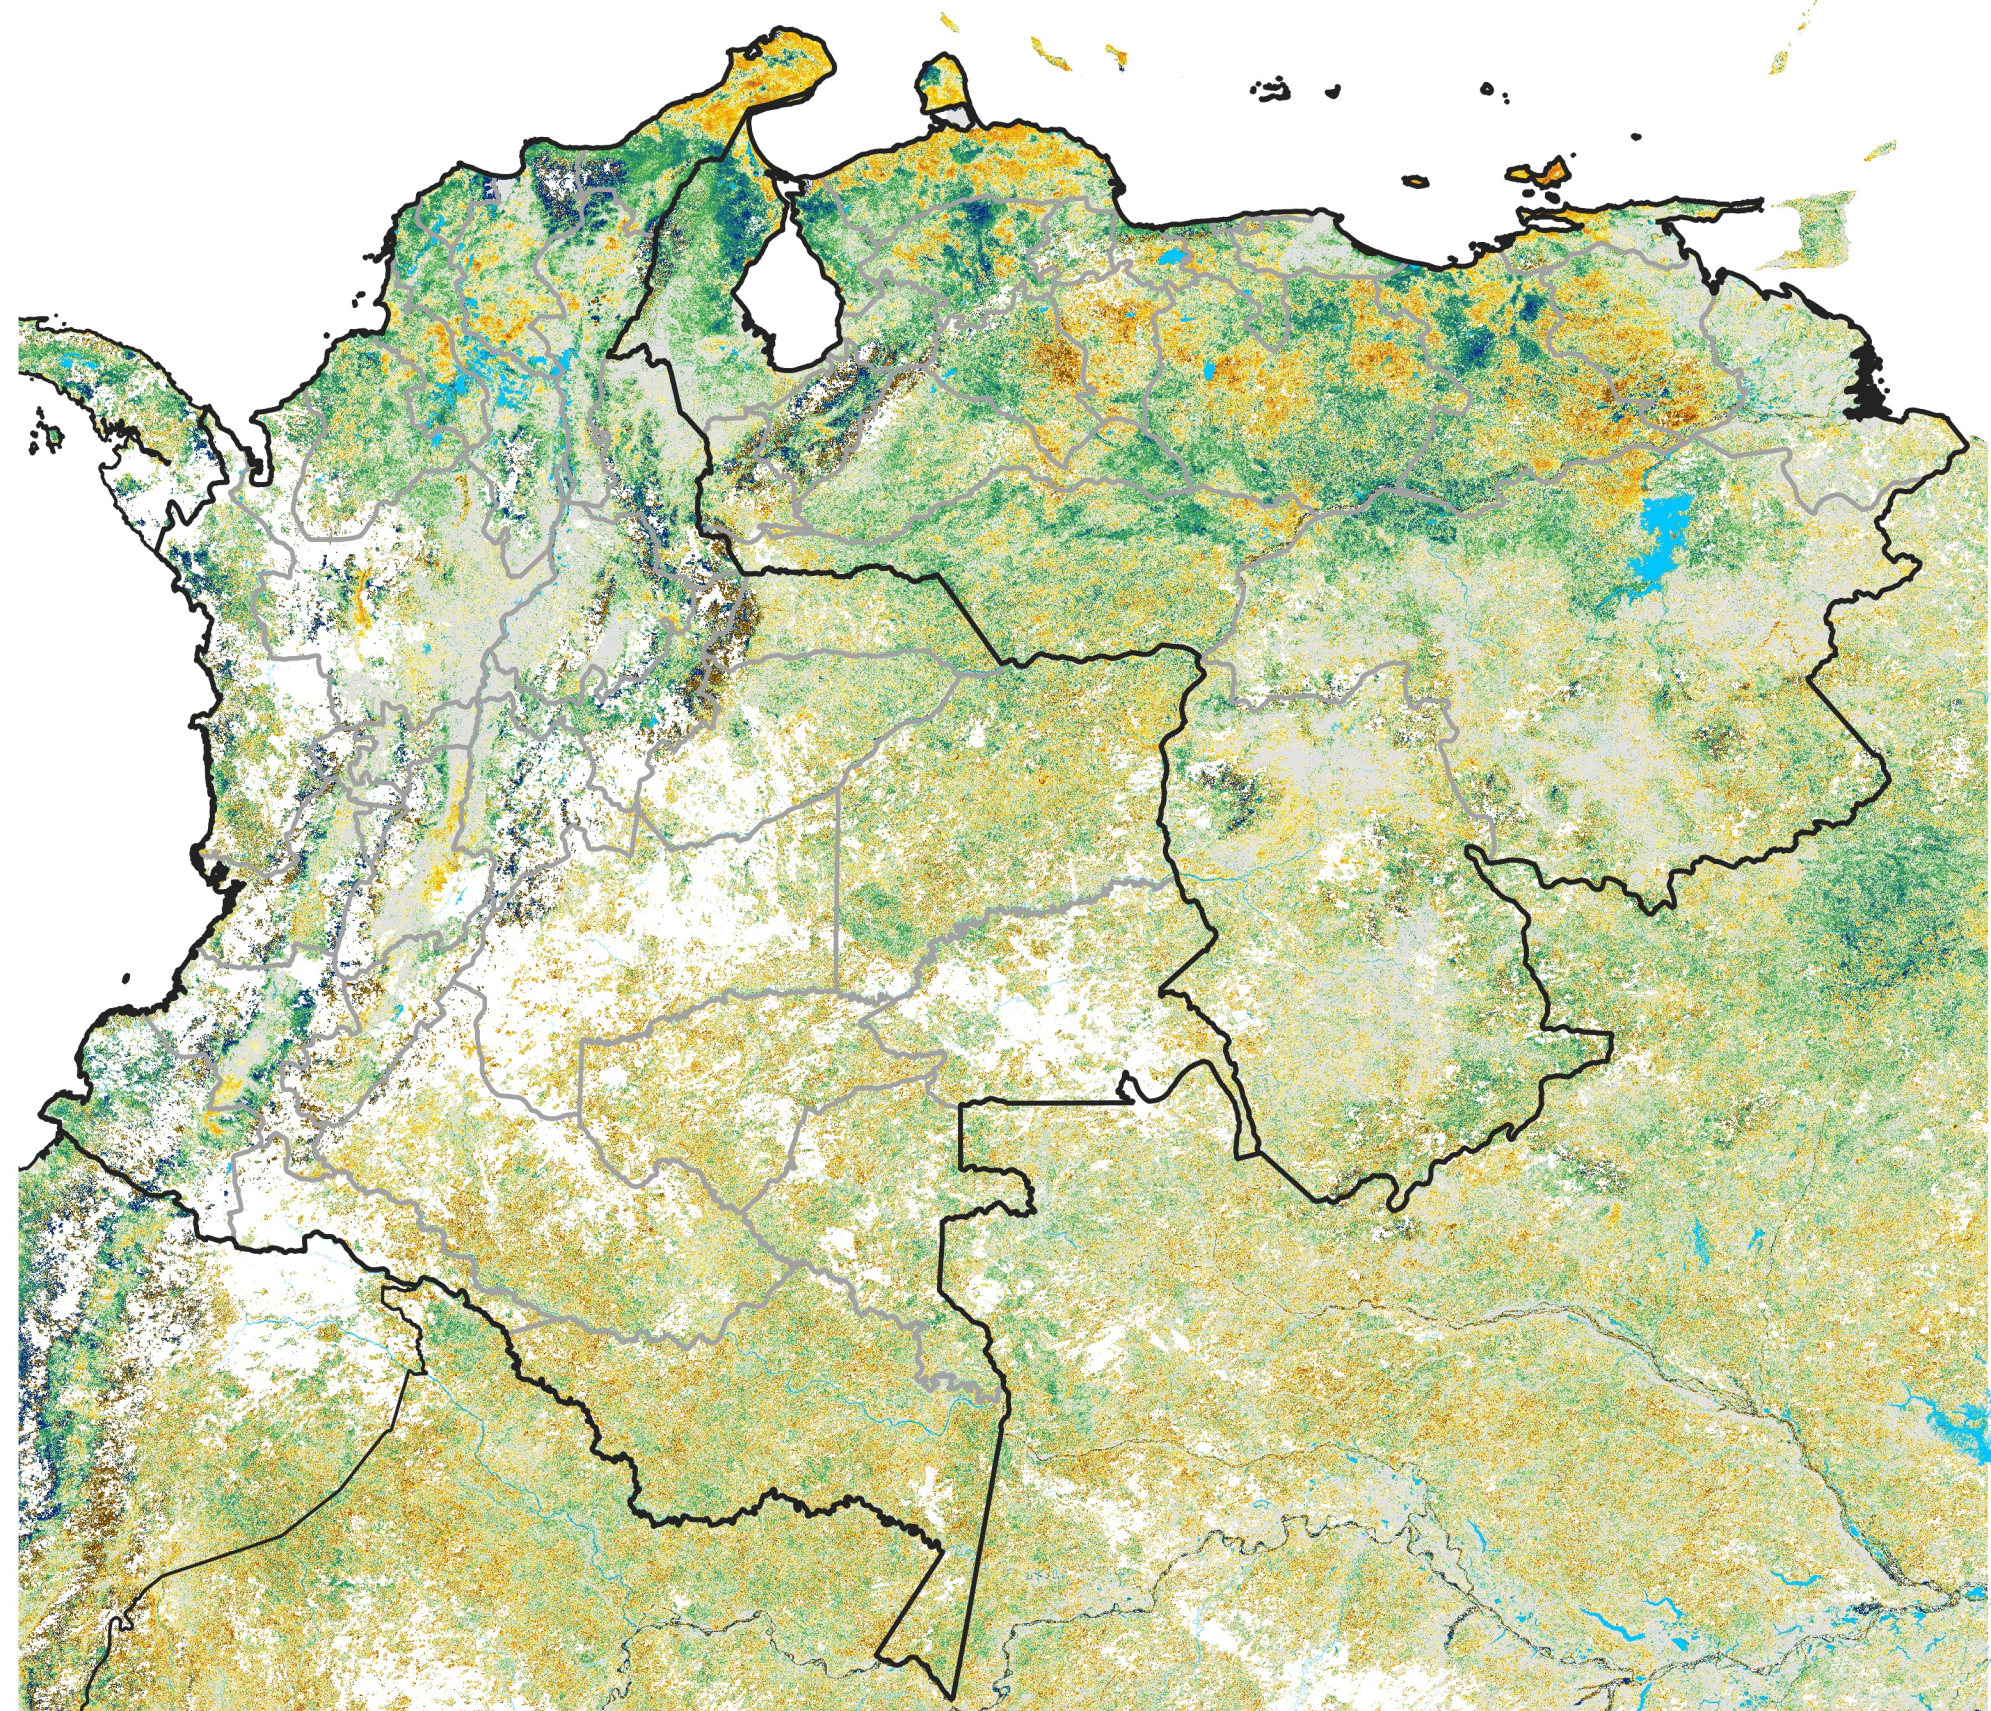

Colombia-Venezuela Percent of Mean NDVI

2026 / Mean (2012 - 2021)
Period 28 / May 11 - 20, 2026

Percent of Normal