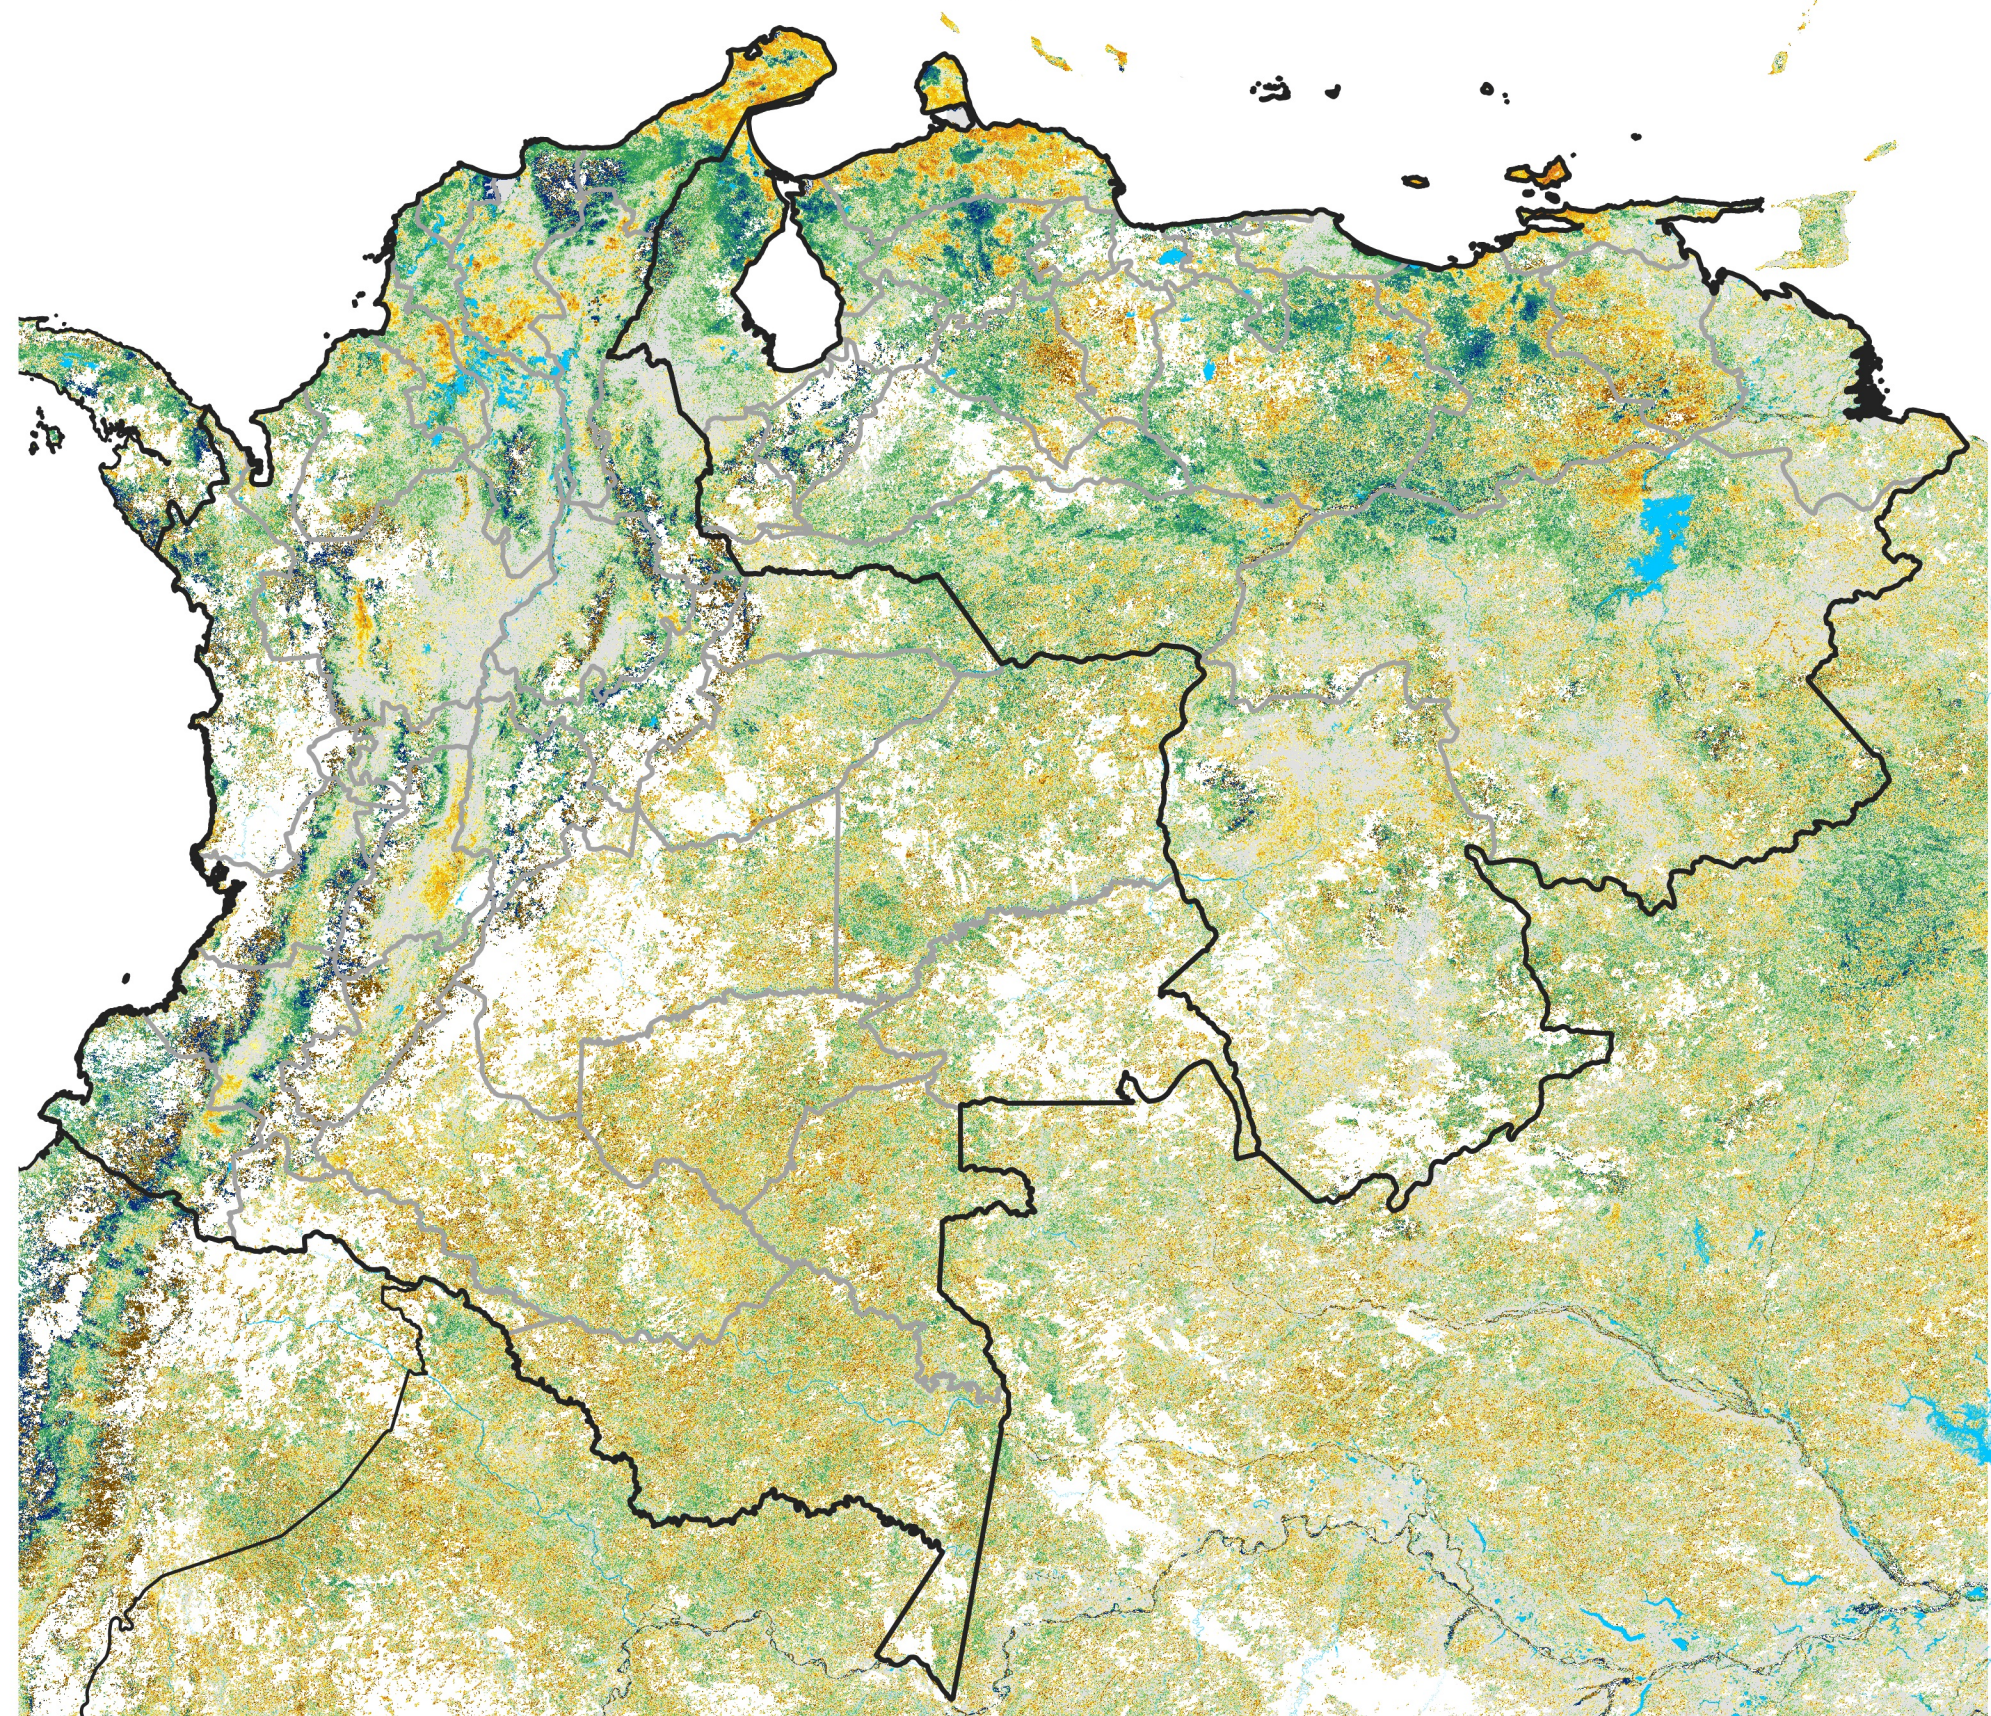

Colombia-Venezuela Percent of Mean NDVI

2026 / Mean (2012 - 2021)
Period 29 / May 16 - 25, 2026

Percent of Normal