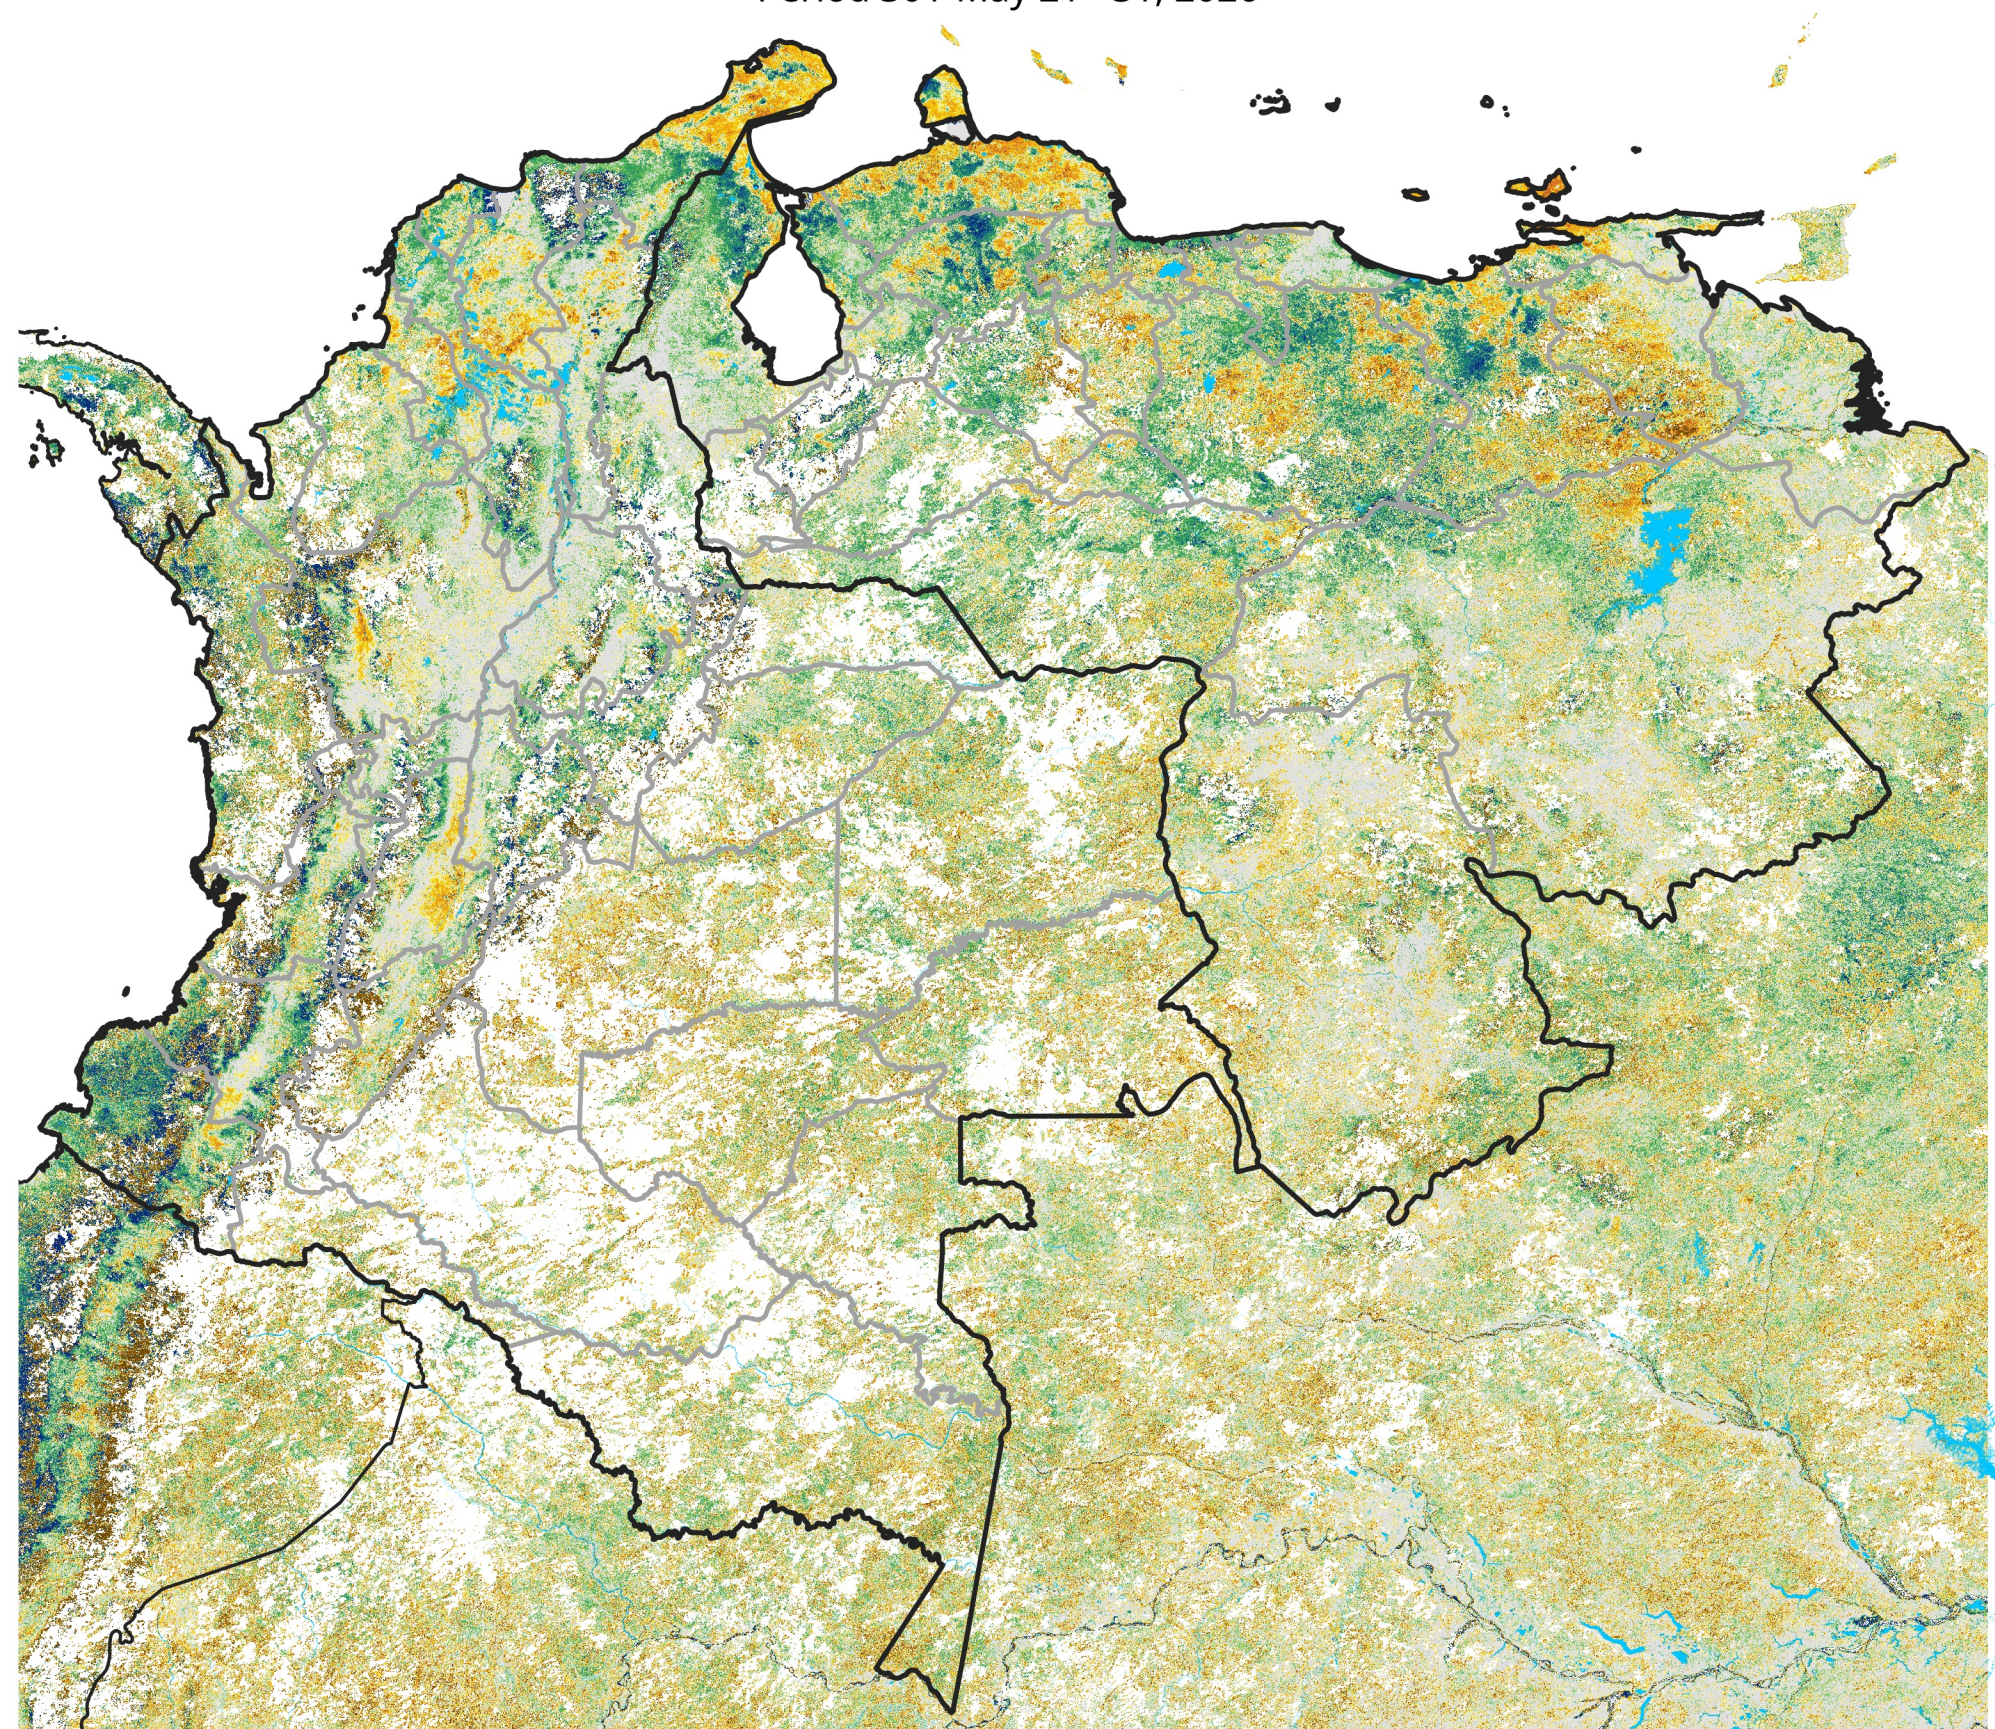

# Colombia-Venezuela Percent of Mean NDVI

2026 / Mean (2012 - 2021)  
Period 30 / May 21 - 31, 2026

## Percent of Normal