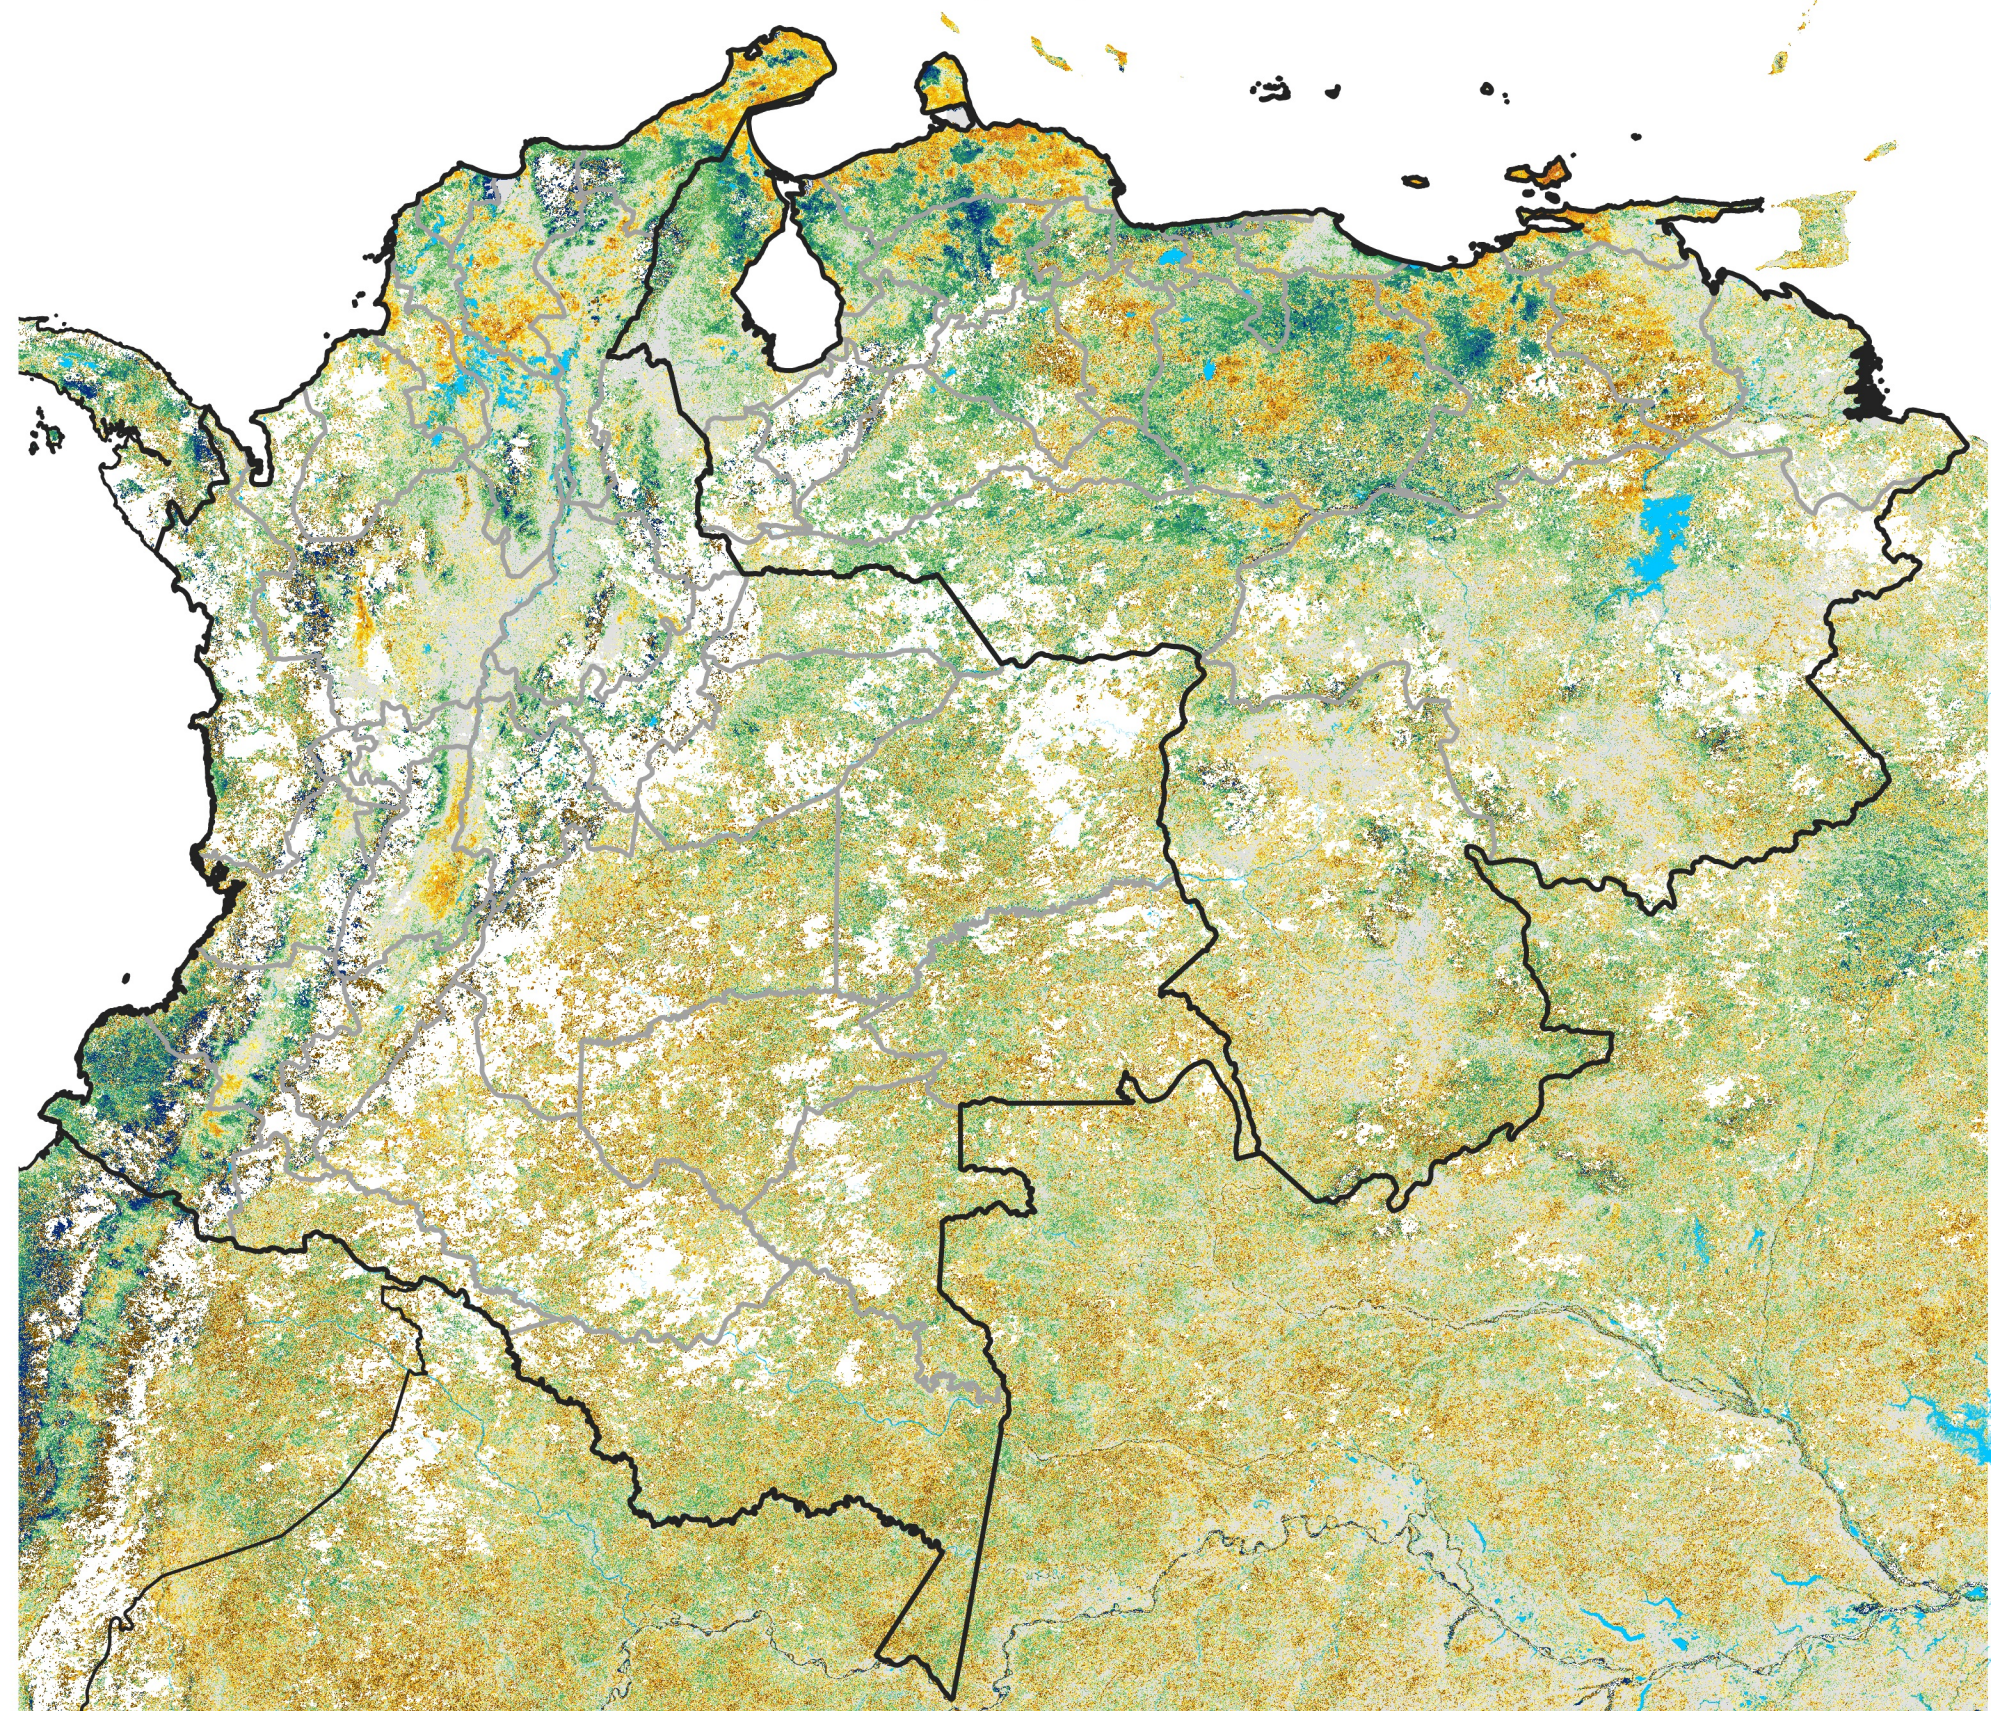

Colombia-Venezuela Percent of Mean NDVI

2026 / Mean (2012 - 2021)
Period 31 / May 26 - Jun 05, 2026

Percent of Normal