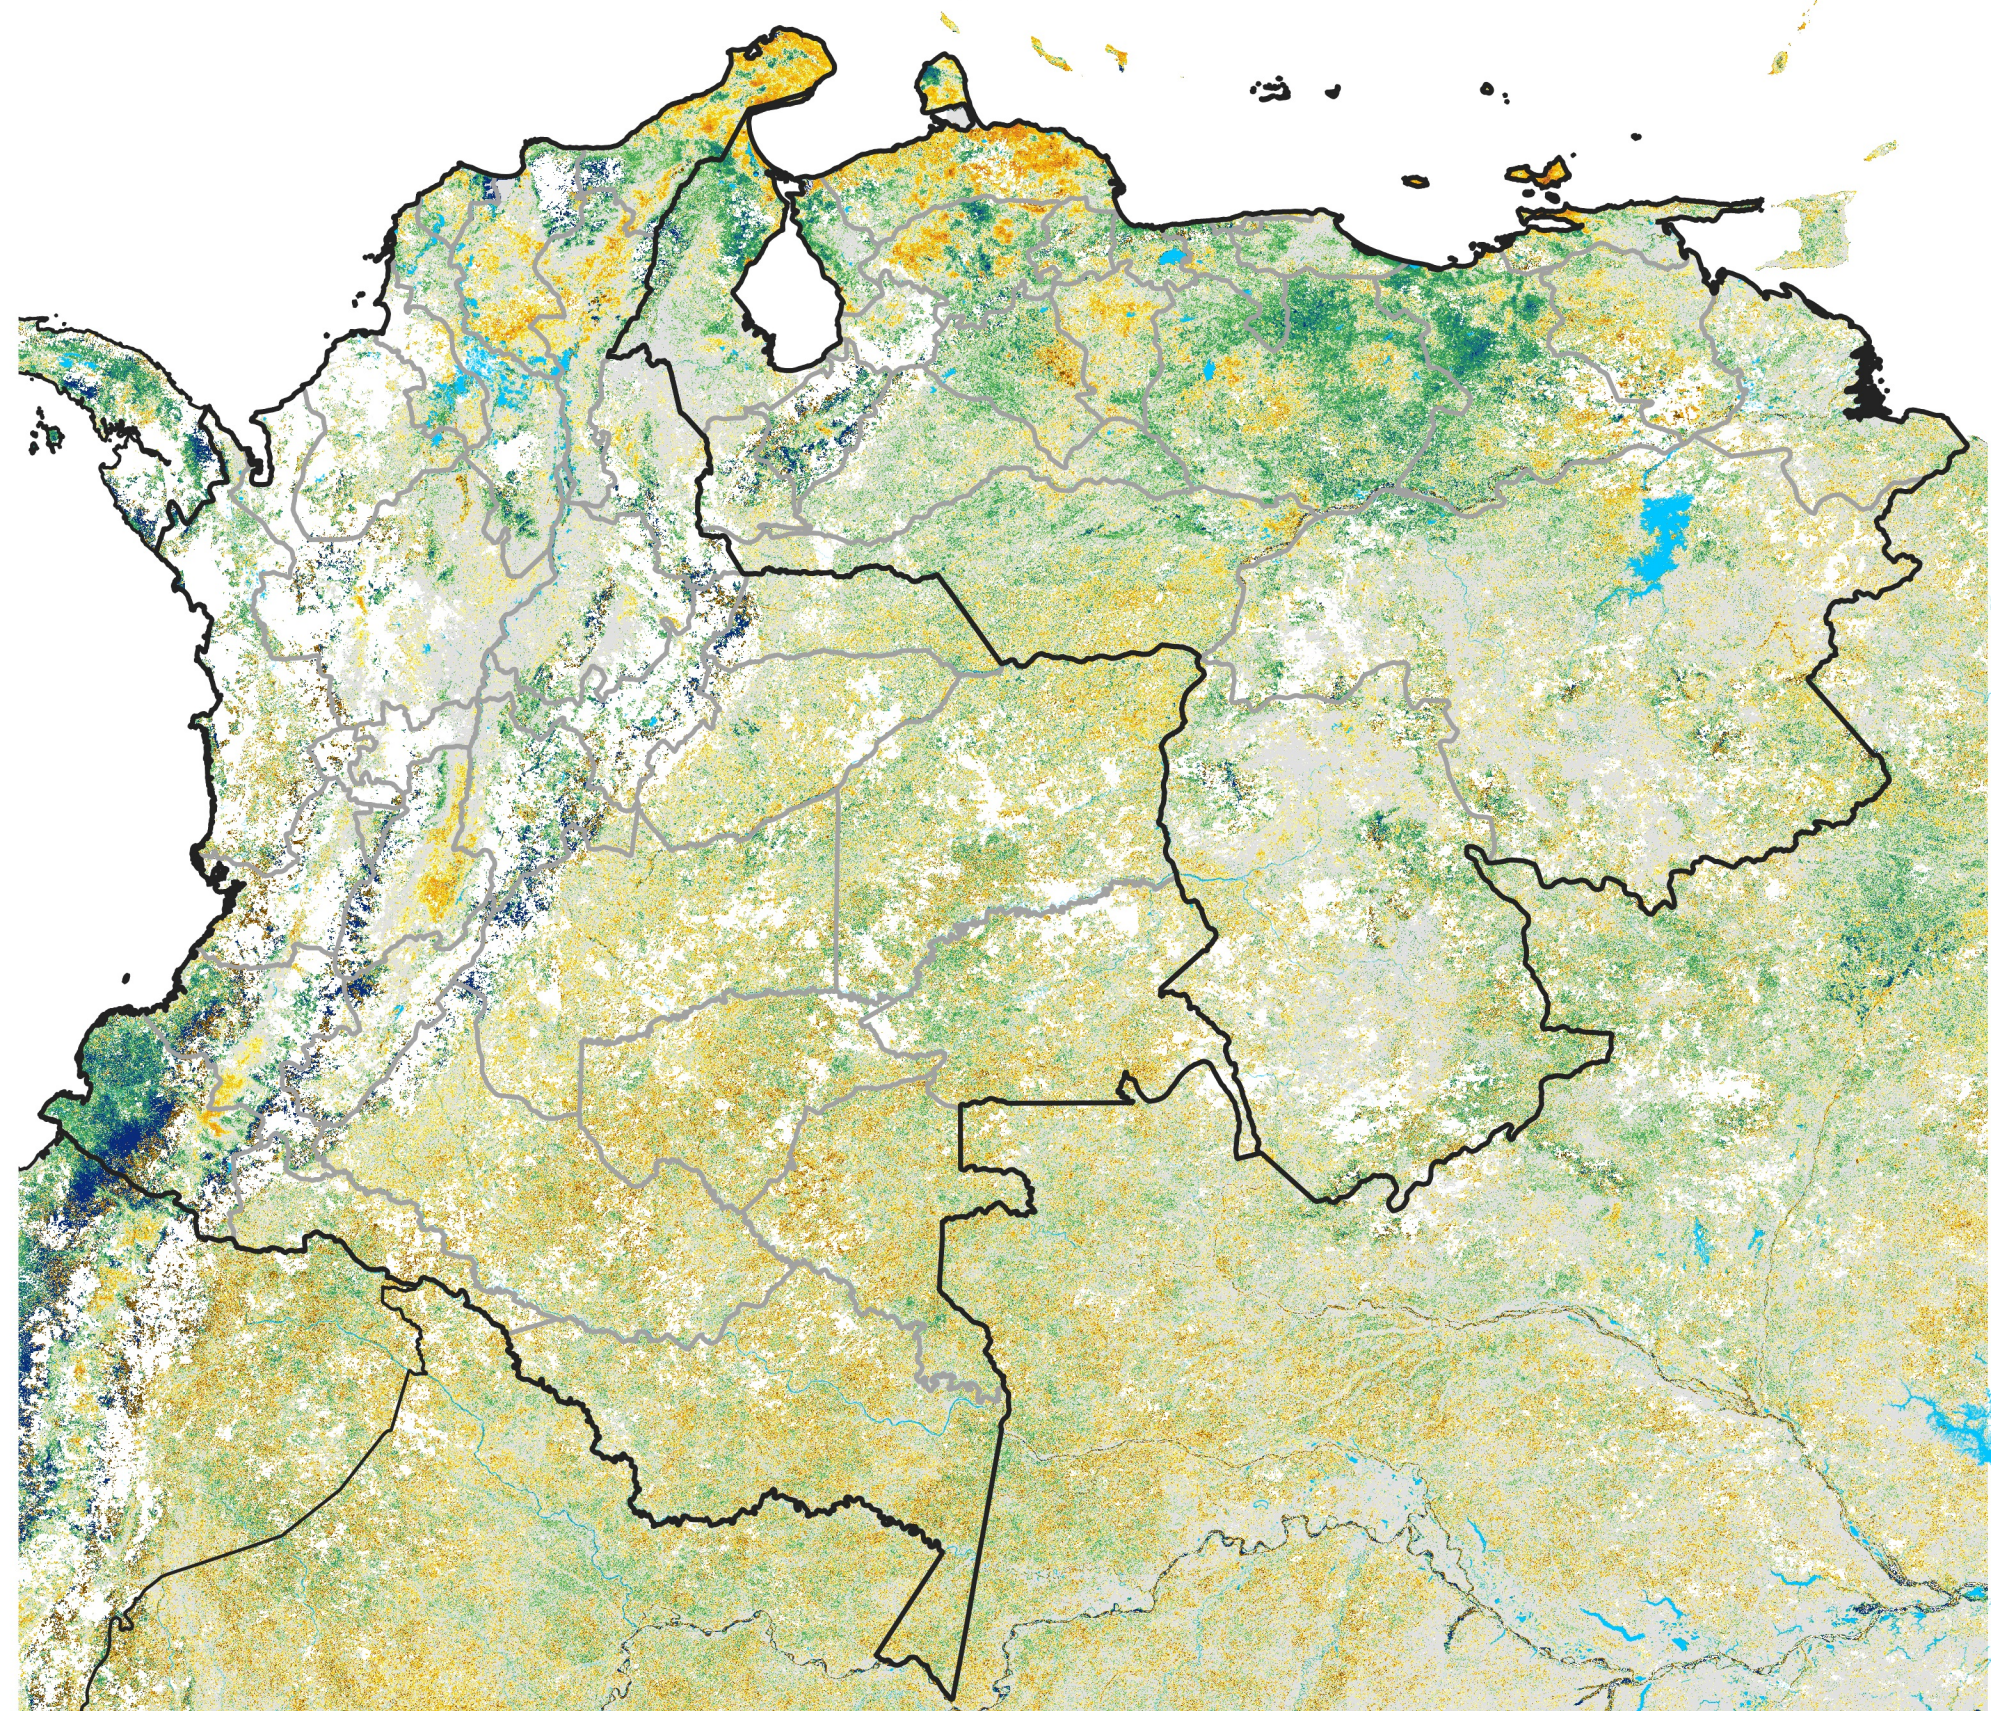

Colombia-Venezuela Percent of Mean NDVI

2026 / Mean (2012 - 2021)
Period 32 / Jun 01 - 10, 2026

Percent of Normal