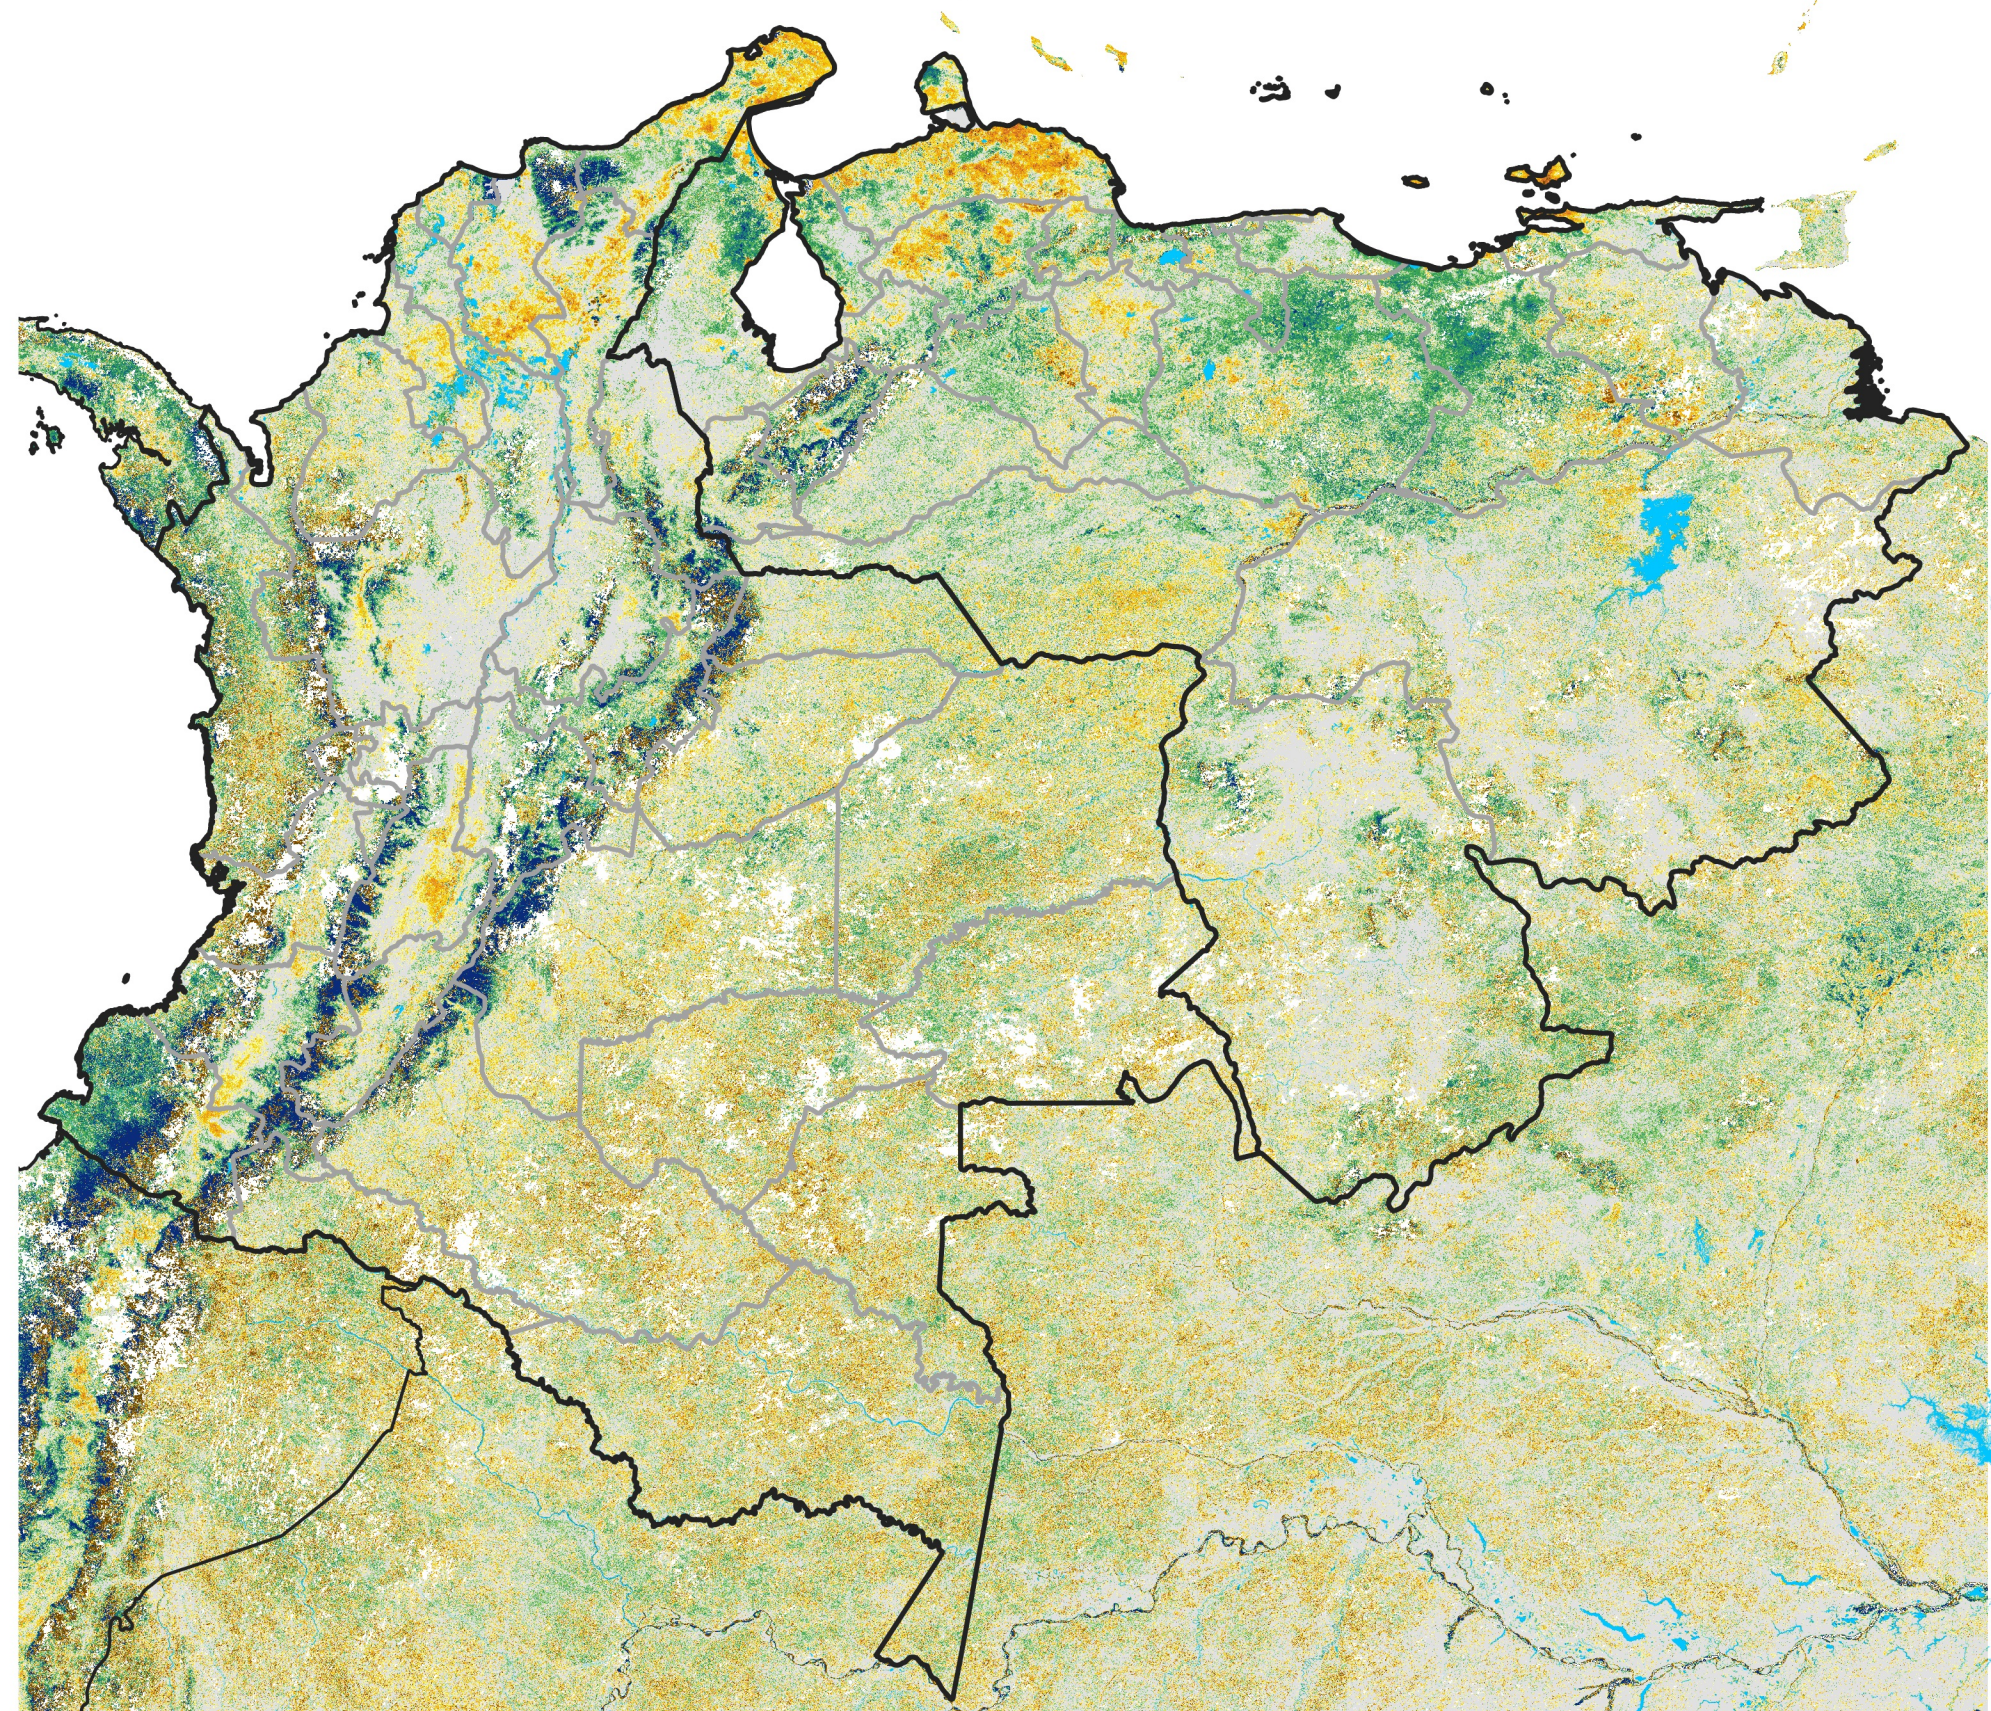

Colombia-Venezuela Percent of Mean NDVI

2026 / Mean (2012 - 2021)
Period 33 / Jun 06 - 15, 2026

Percent of Normal