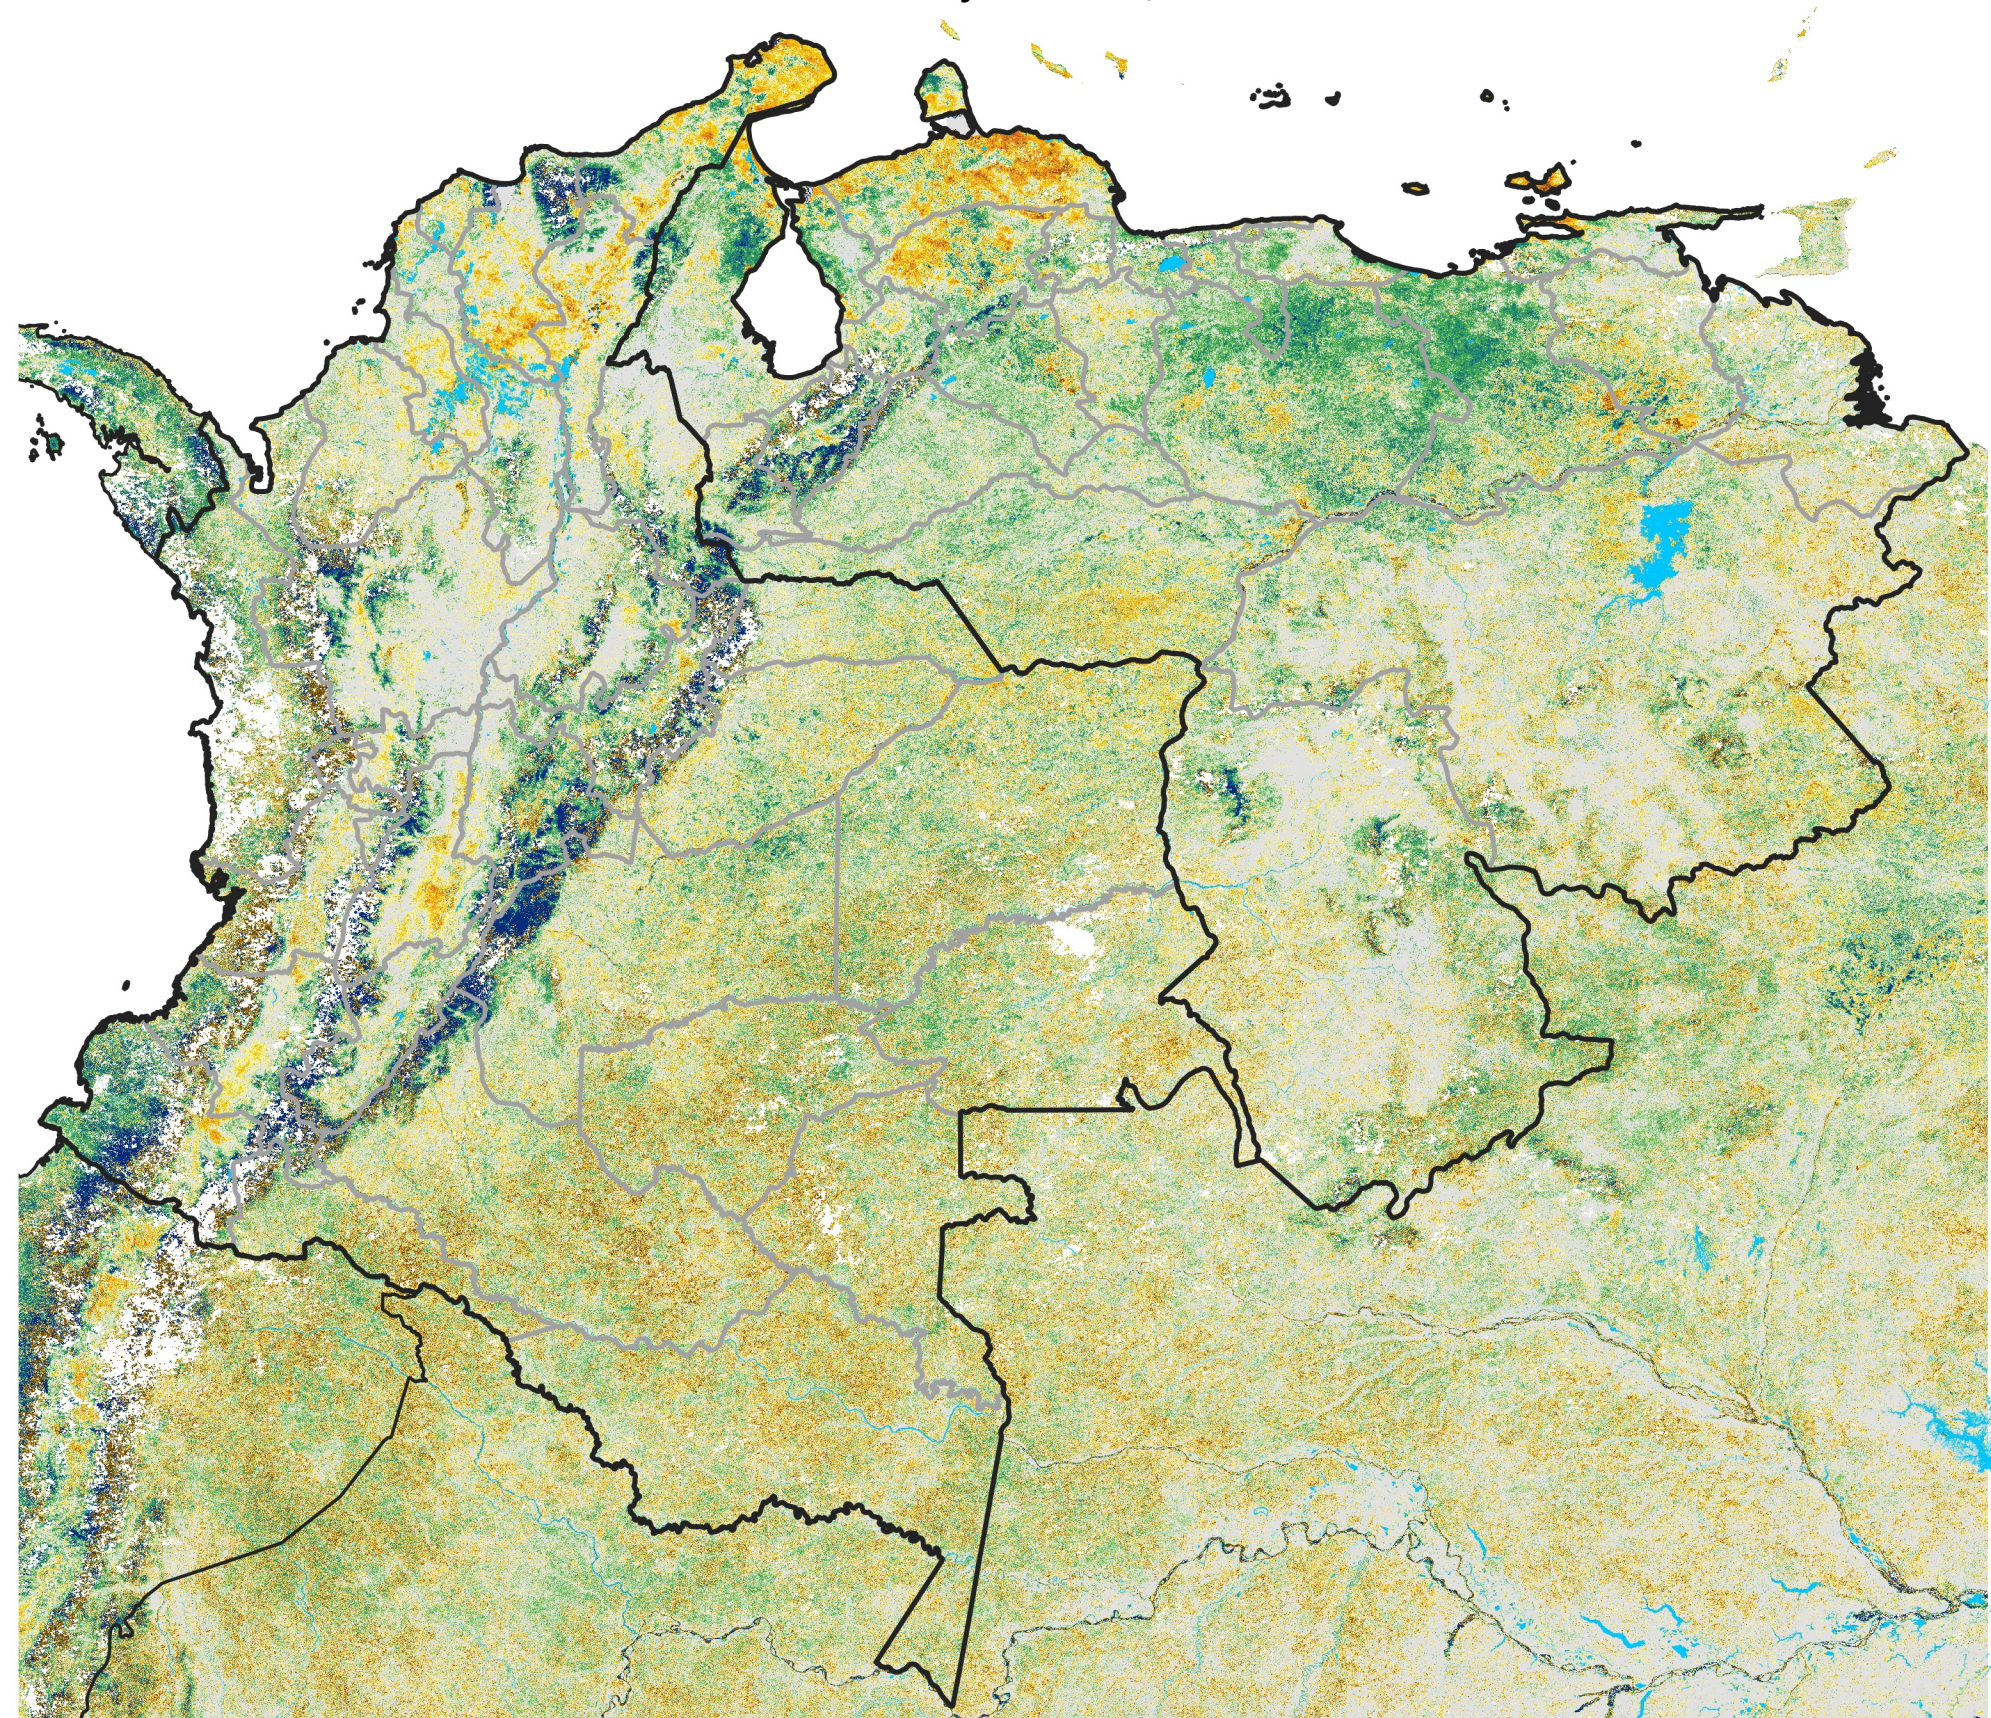

# Colombia-Venezuela Percent of Mean NDVI

2026 / Mean (2012 - 2021)  
Period 35 / Jun 16 - 25, 2026