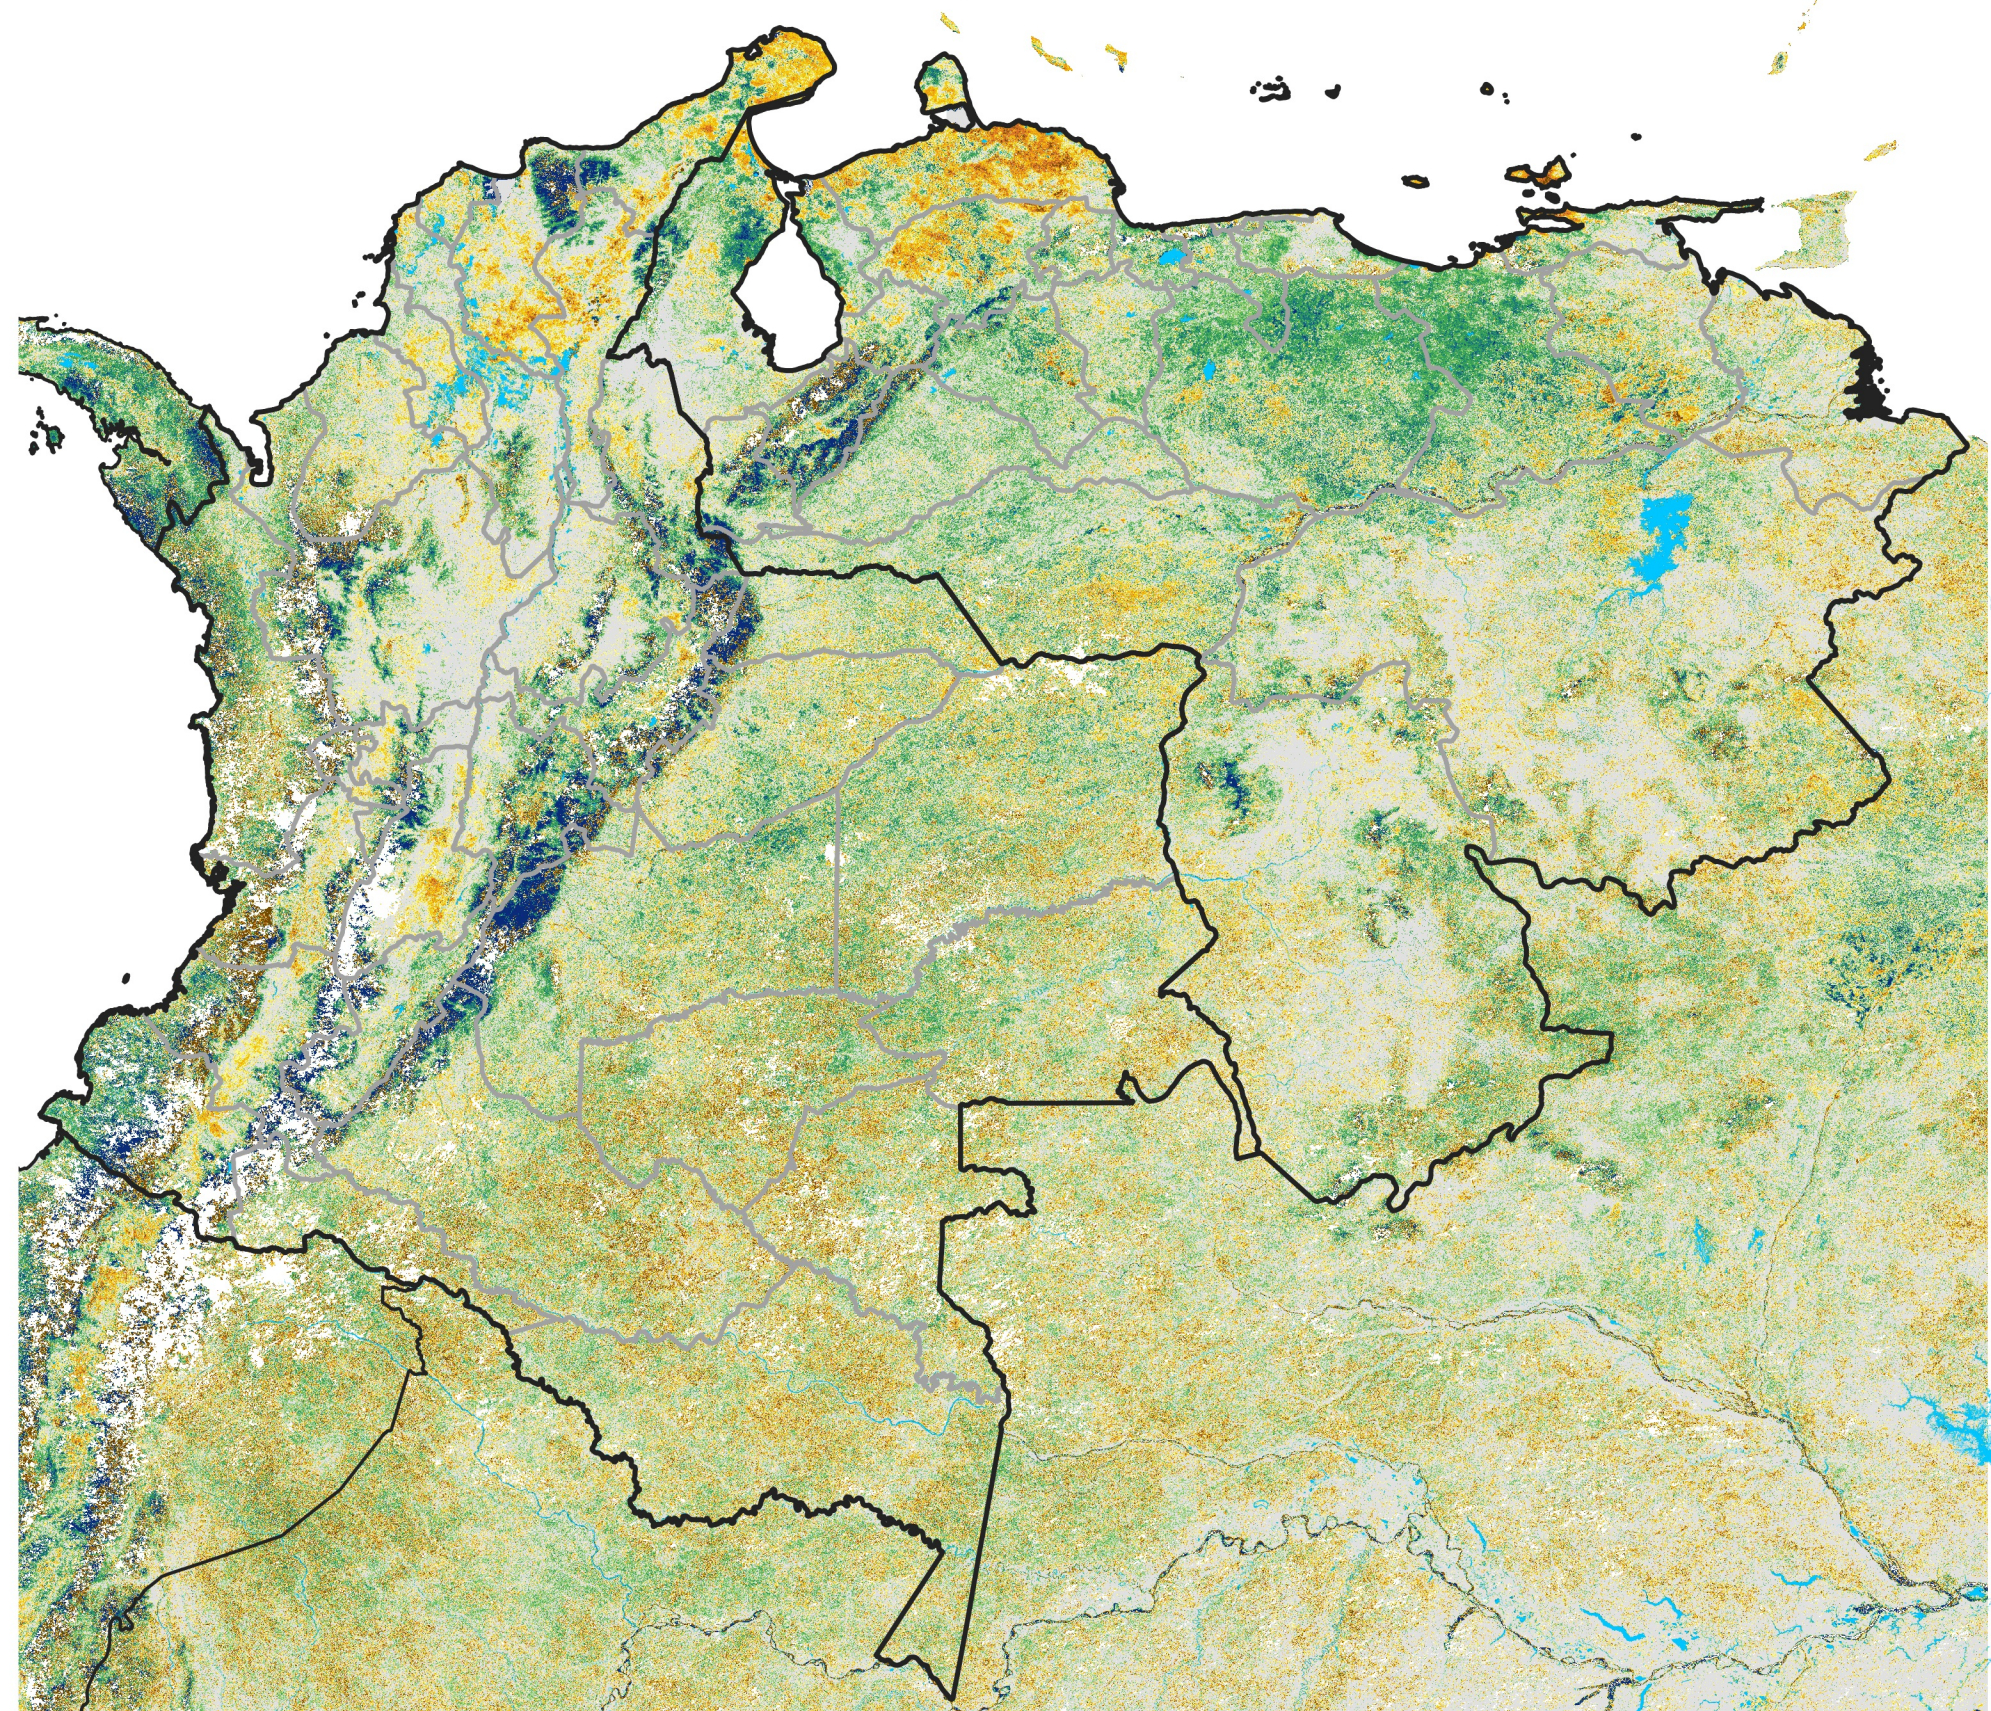

# Colombia-Venezuela Percent of Mean NDVI

2026 / Mean (2012 - 2021)  
Period 36 / Jun 21 - 30, 2026