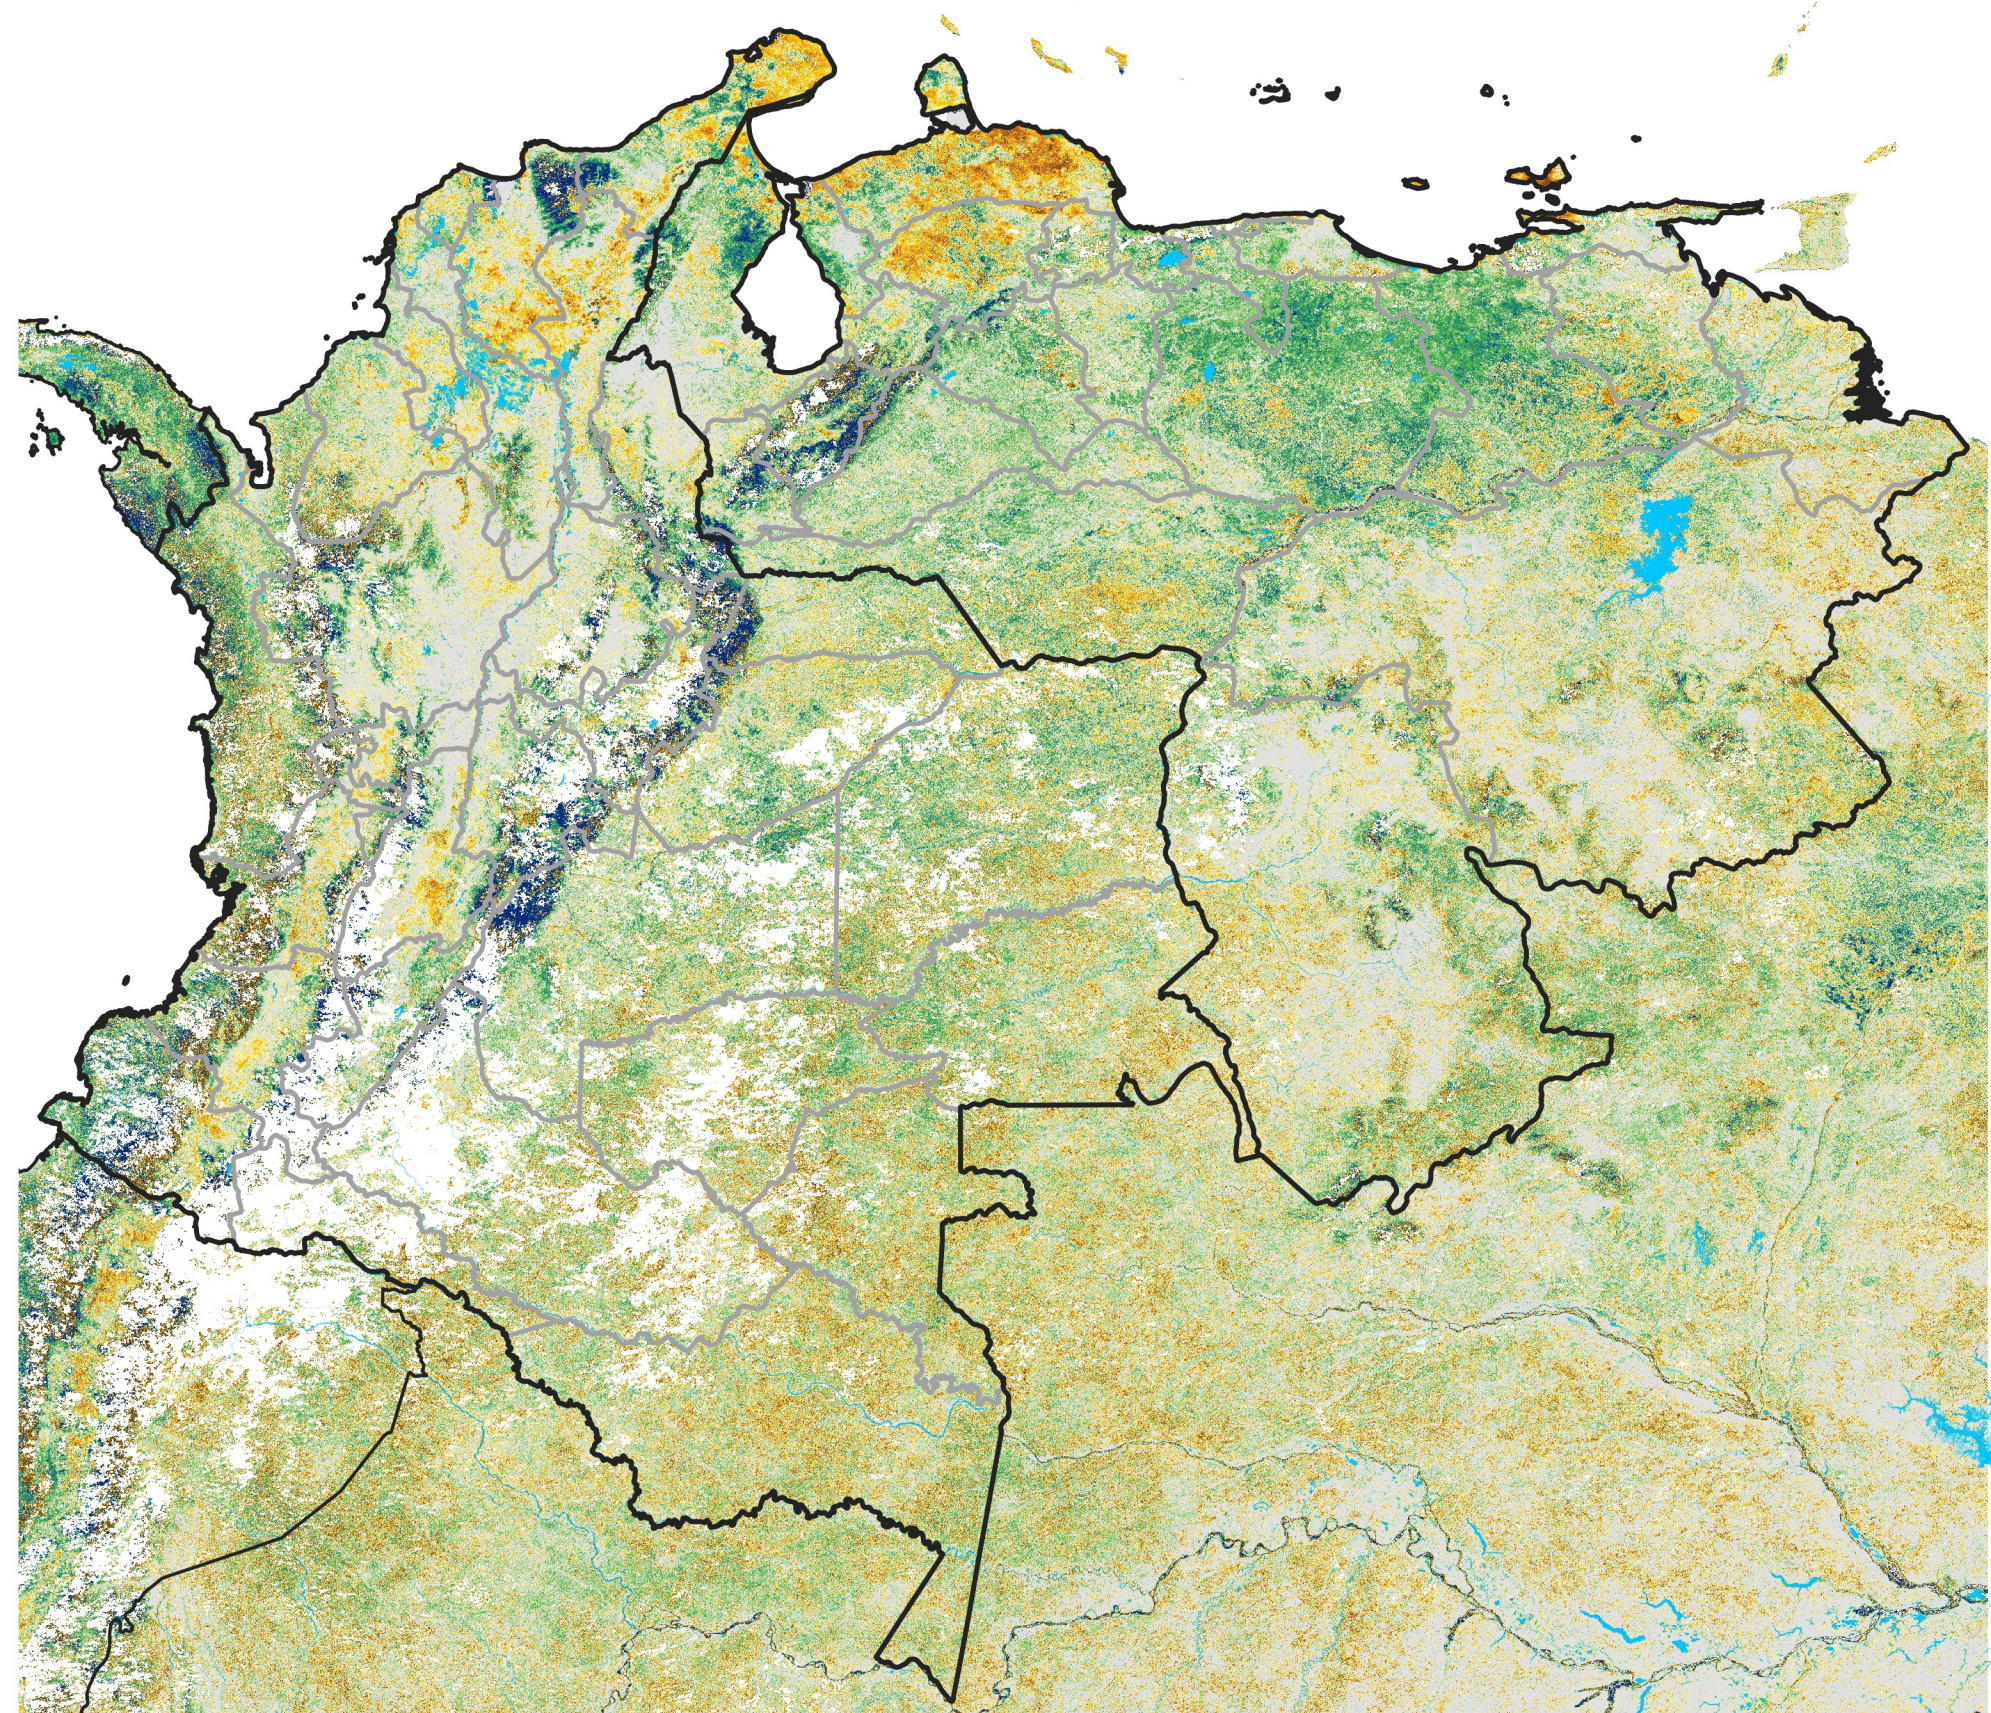

Colombia-Venezuela Percent of Mean NDVI

2026 / Mean (2012 - 2021)
Period 37 / Jun 26 - Jul 05, 2026

Percent of Normal