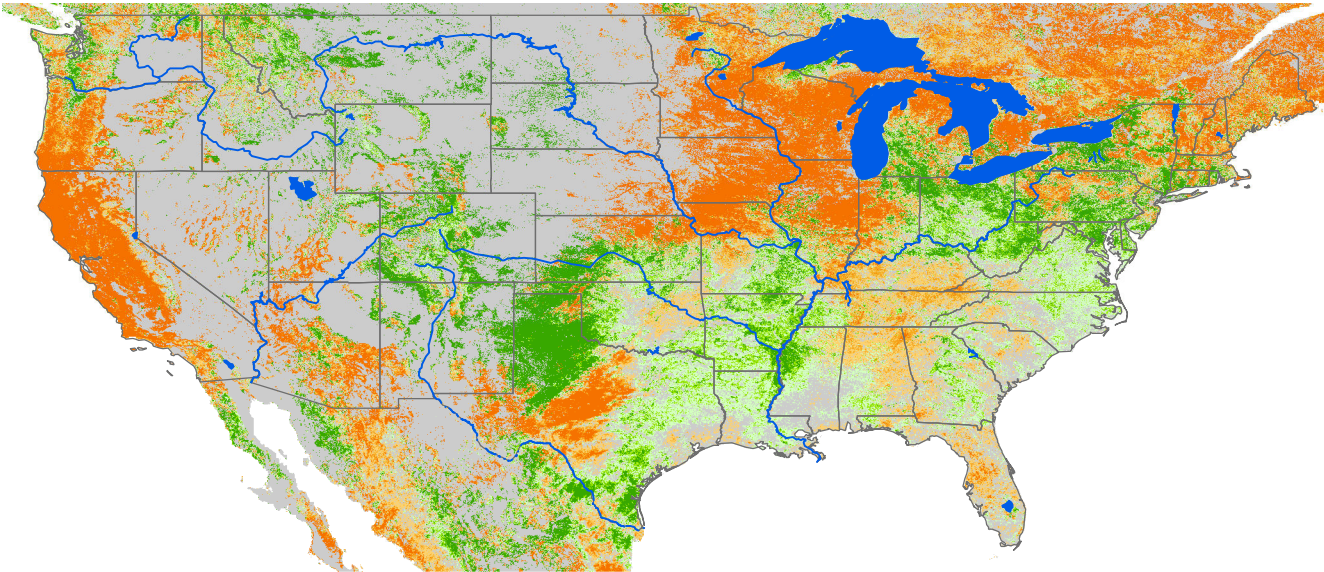

Seasonal Cumulative ET Anomaly

01 Apr - 05 Apr 2000

ET Anomaly (%)

State Water Body River